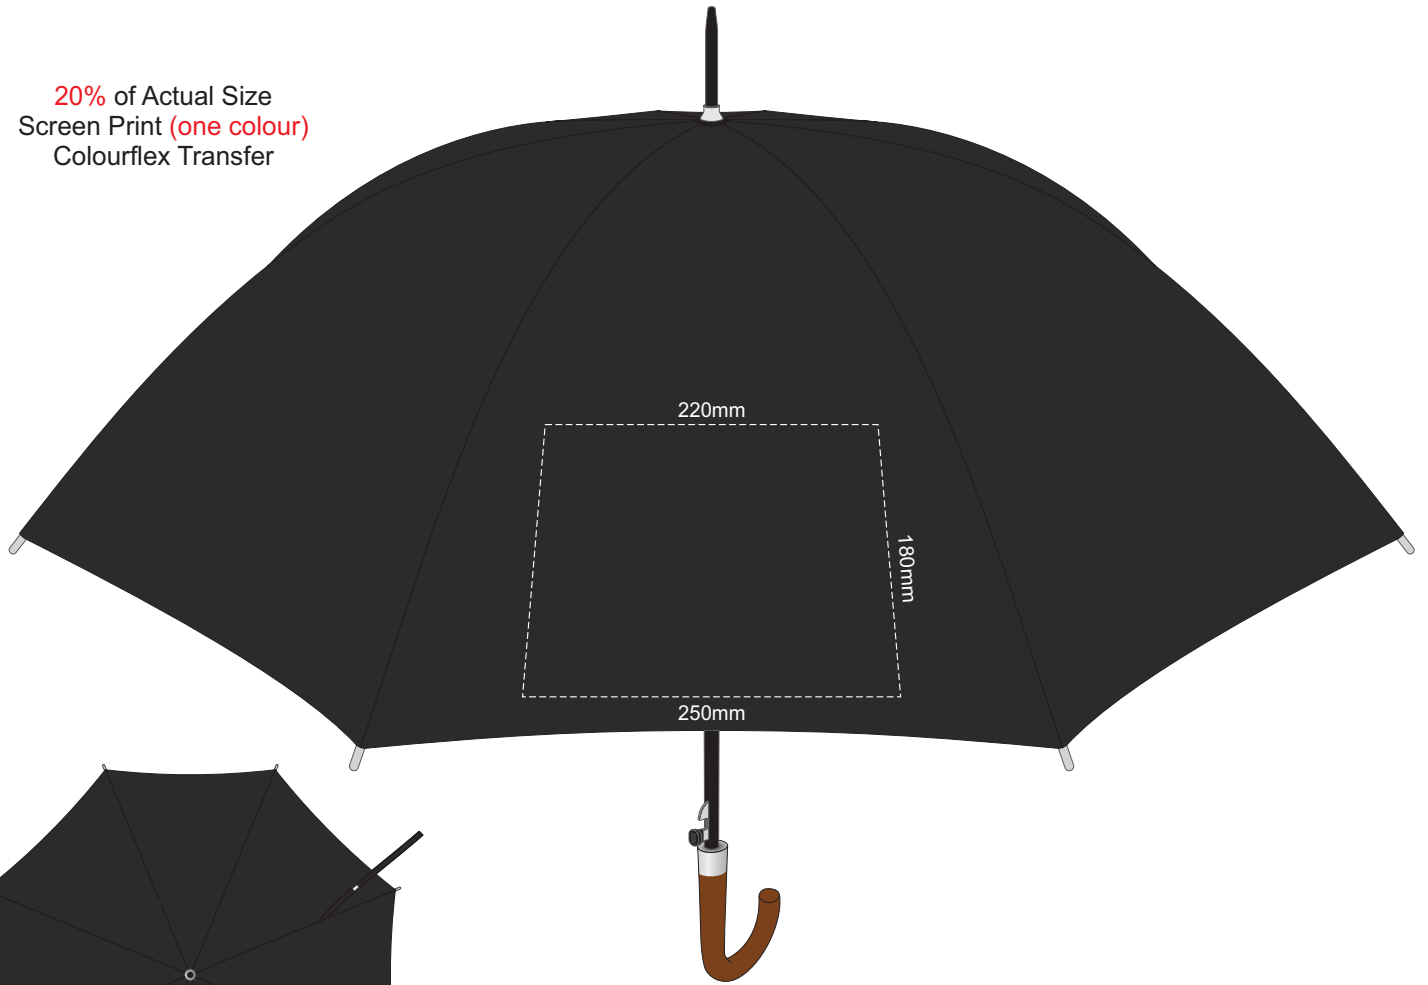

20% of Actual Size  
Screen Print (one colour)  
Colourflex Transfer

Top view at 5%  
to indicate which  
panel/s to be decorated.