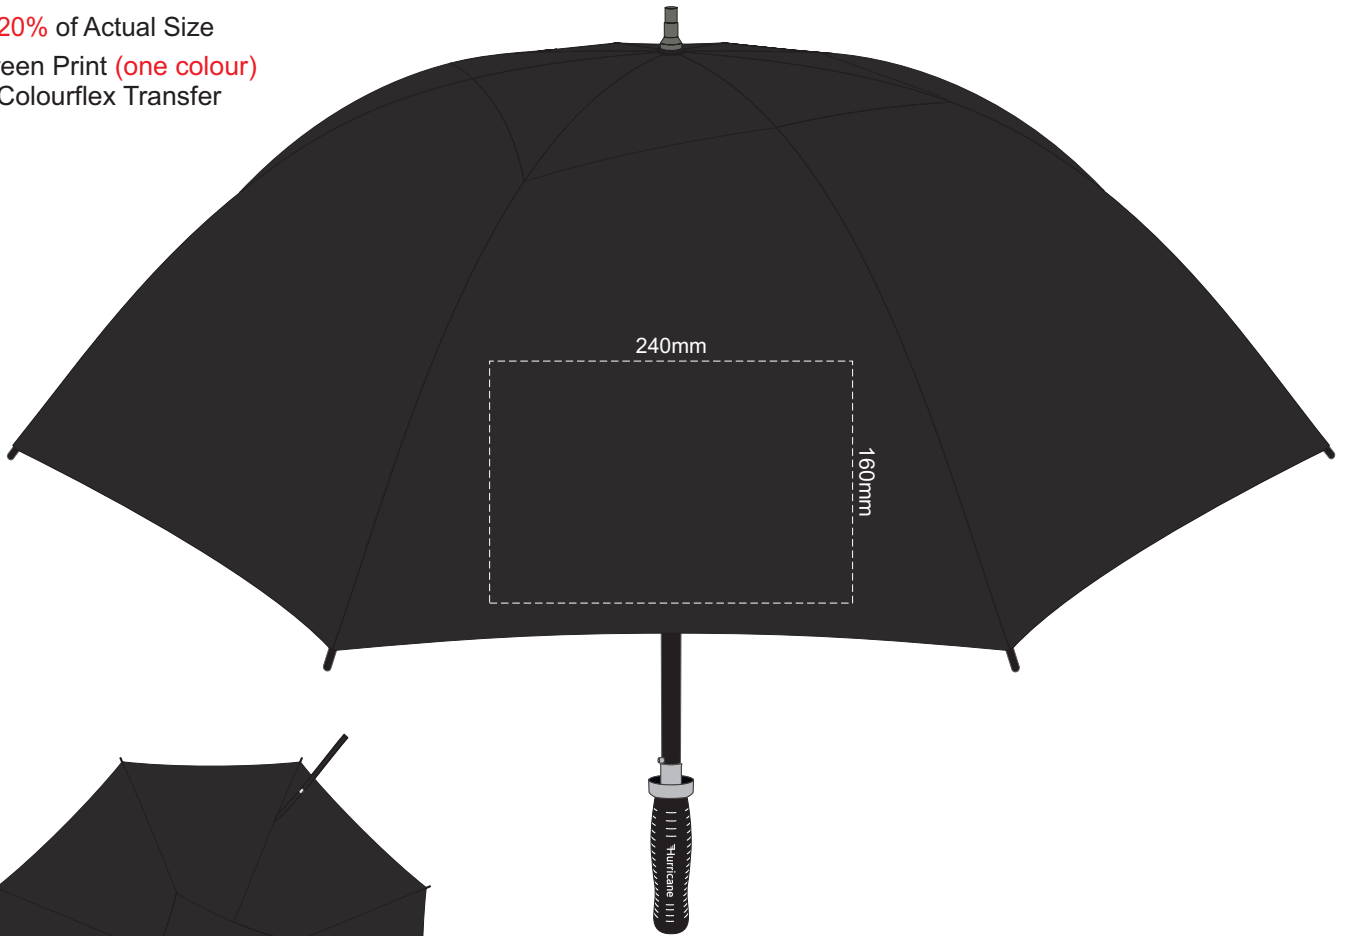

20% of Actual Size  
Screen Print (one colour)  
Colourflex Transfer

Top view at 5%  
to indicate which  
panel/s to be decorated.