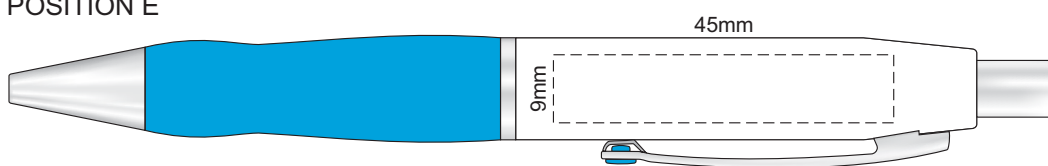

100% of Actual Size
Screen Print

POSITION A

100% of Actual Size
Pad Print

POSITION D

POSITION E

100% of Actual Size
Laser Engraving

POSITION D

POSITION E

Engraves to Brass Colour