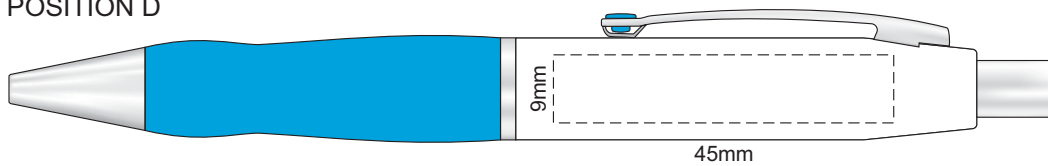

100% of Actual Size
Screen Print

POSITION A

100% of Actual Size
Pad Print

POSITION D

POSITION E

100% of Actual Size
Laser Engraving

POSITION D

POSITION E

Engraves to Brass Colour