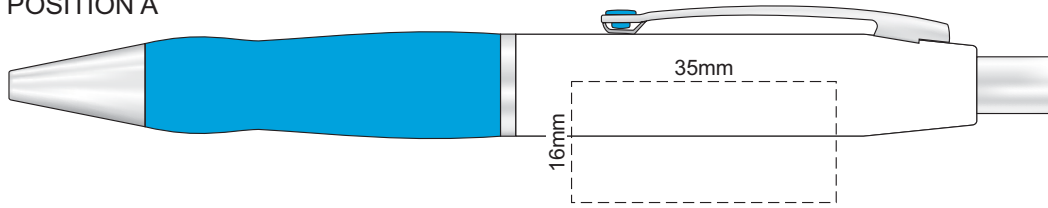

100% of Actual Size
Screen Print

POSITION A

100% of Actual Size
Pad Print

POSITION D

POSITION E

100% of Actual Size
Laser Engraving

POSITION D

POSITION E

Engraves to Brass Colour