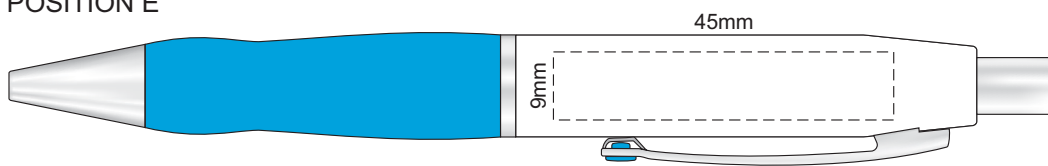

100% of Actual Size
Screen Print

POSITION A

100% of Actual Size
Pad Print

POSITION D

POSITION E

100% of Actual Size
Laser Engraving

POSITION D

POSITION E

Engraves to Brass Colour