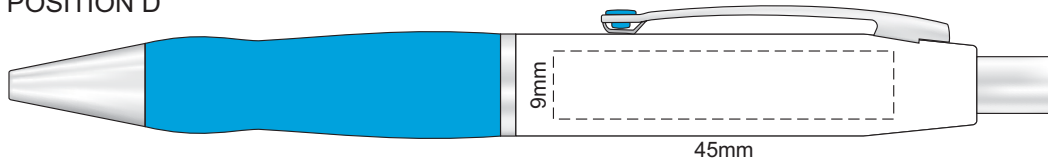

100% of Actual Size
Screen Print

POSITION A

100% of Actual Size
Pad Print

POSITION D

POSITION E

100% of Actual Size
Laser Engraving

POSITION D

POSITION E

Engraves to Brass Colour