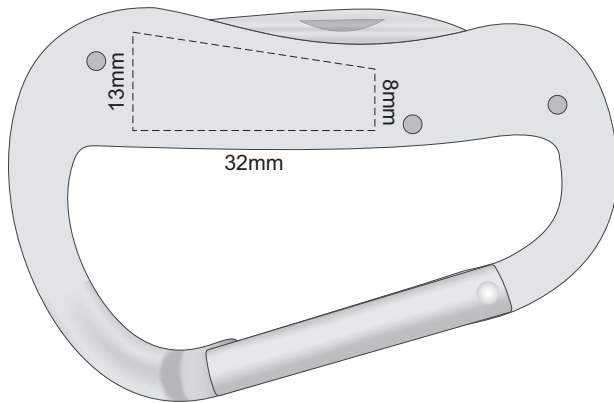

100% of Actual Size
Engraving

100% of Actual Size
Engraving

 Shiny Stainless Steel Finish