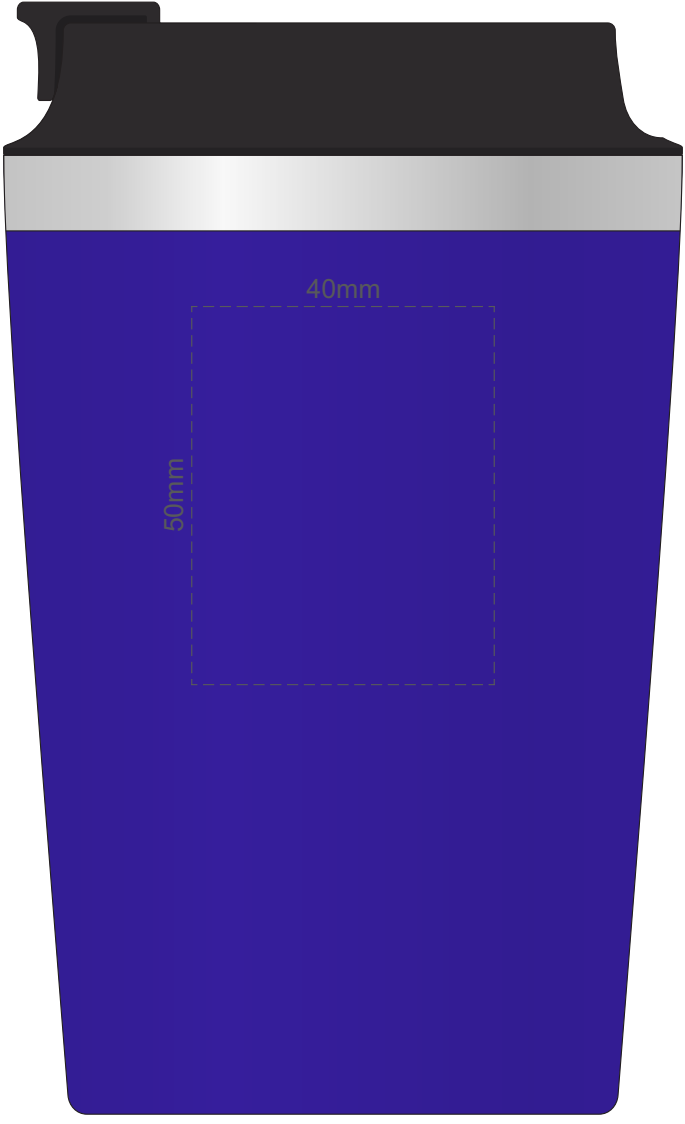

100% of Actual Size
Pad Print

90% of Actual Size
Screen Print
(One Colour Only)

Approximately 15mm unprintable area
95mm

251mm

Approximately 15mm unprintable area

Red Line = Exact opposites of the product
(centre artwork to the red line)

100% of Actual Size
Digital Print
FRONT

Artwork will be printed directly onto the product via CMYK printing (no white), colours will not be vibrant due to white ink not being available for this process.

GIFT BOX SLEEVE

60% of Actual Size
Digital Label

Blue Line = The SIGNIFICANT PRINT AREA
(Keep all critical images & text within this box)

Black Line = Maximum print area

Pink Line = Bleed off to here

Red Line = Fold Line