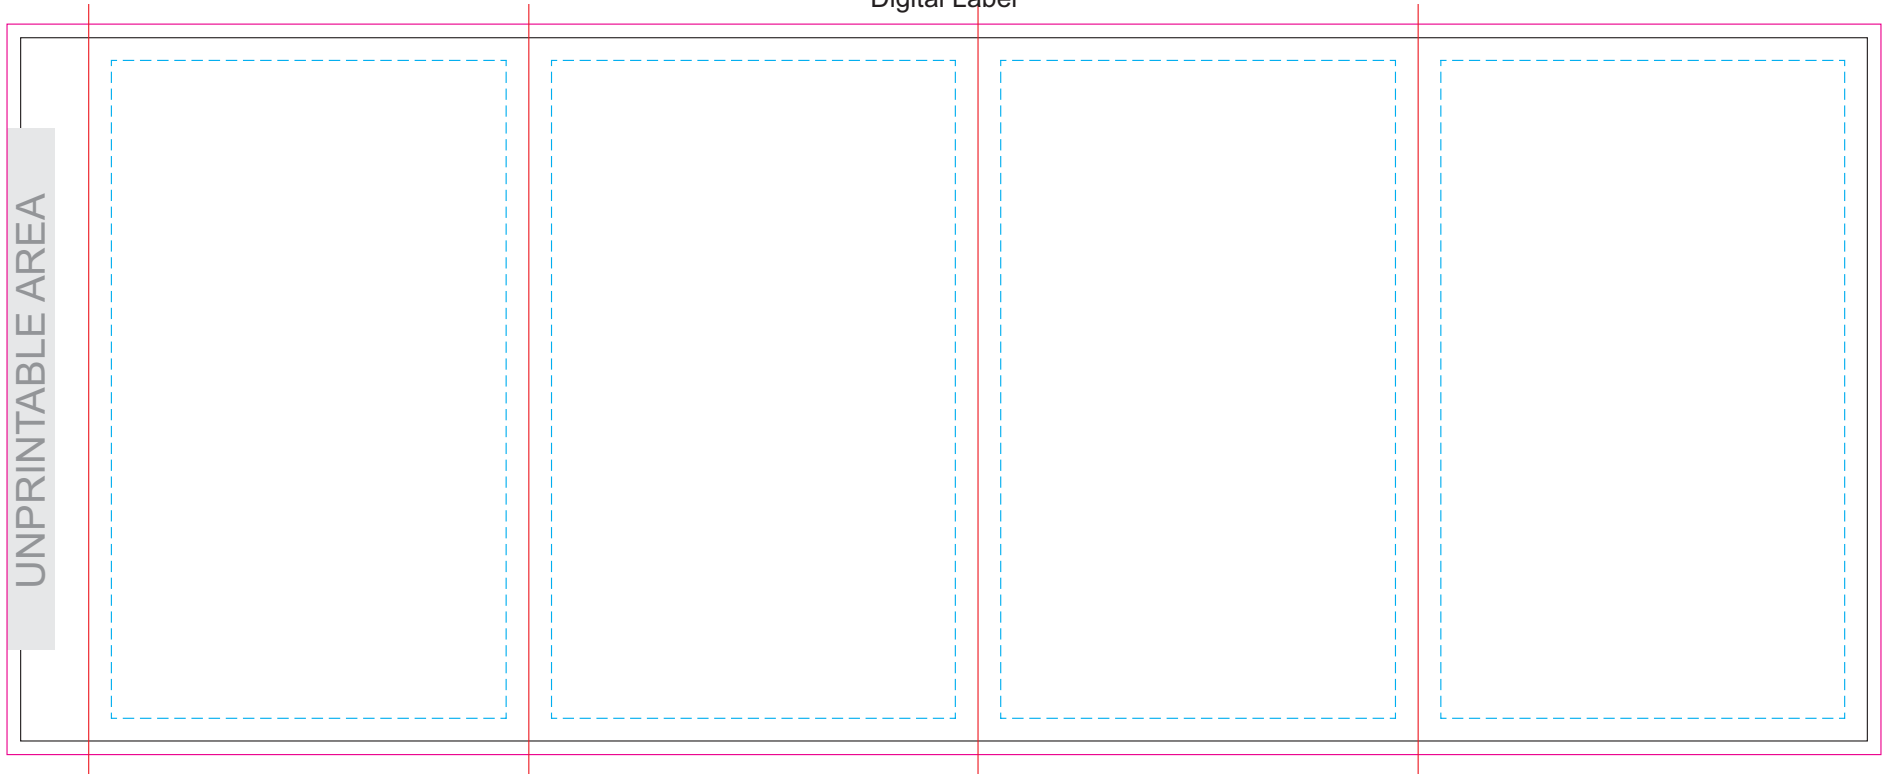

100% of Actual Size
Pad Print

90% of Actual Size
Screen Print
(One Colour Only)

Approximately 15mm unprintable area
95mm

251mm

Approximately 15mm unprintable area

Red Line = Exact opposites of the product
(centre artwork to the red line)

100% of Actual Size
Digital Print
FRONT

Artwork will be printed directly onto the product via CMYK printing (no white), colours will not be vibrant due to white ink not being available for this process.

GIFT BOX SLEEVE

60% of Actual Size
Digital Label

Blue Line = The SIGNIFICANT PRINT AREA
(Keep all critical images & text within this box)

Black Line = Maximum print area

Pink Line = Bleed off to here

Red Line = Fold Line