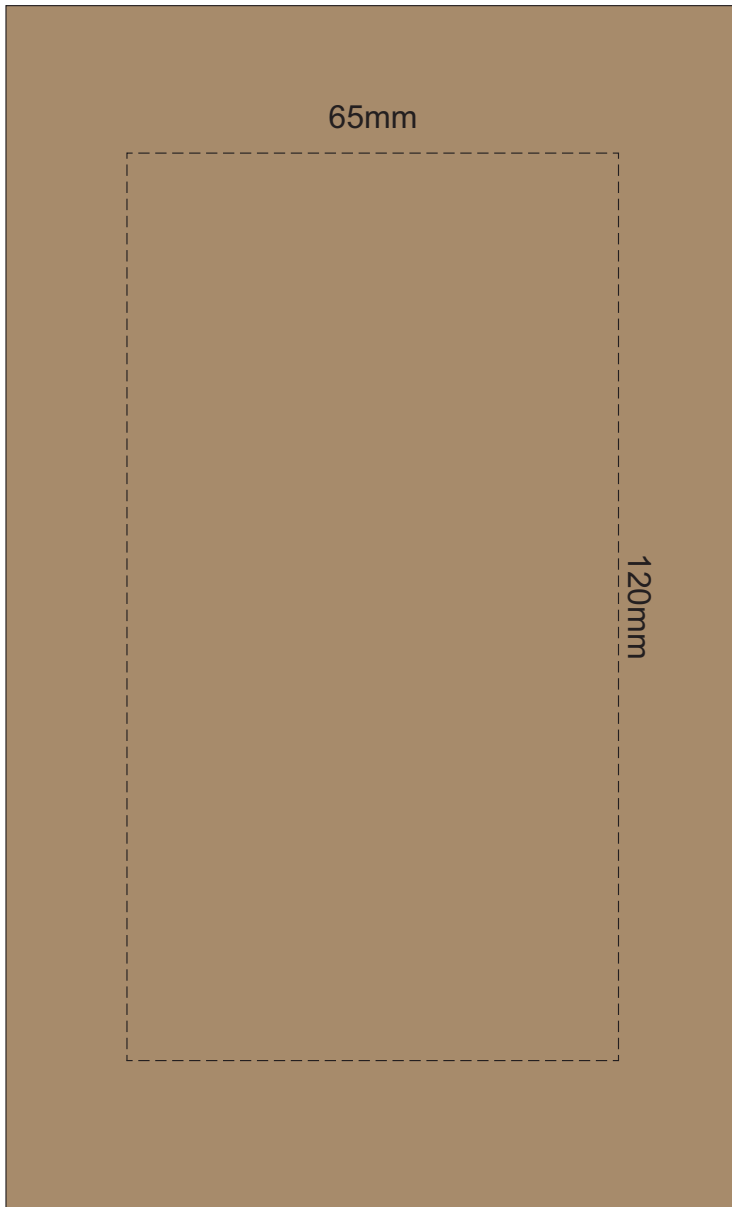

100% of Actual Size
Pad Print

90% of Actual Size
Screen Print
(One Colour Only)

Approximately 15mm unprintable area
95mm

251mm

Approximately 15mm unprintable area

Red Line = Exact opposites of the product
(centre artwork to the red line)

100% of Actual Size
Digital Print
FRONT

Artwork will be printed directly onto the product via CMYK printing (no white), colours will not be vibrant due to white ink not being available for this process.

GIFT BOX SLEEVE

60% of Actual Size
Digital Label

Blue Line = The SIGNIFICANT PRINT AREA
(Keep all critical images & text within this box)

Black Line = Maximum print area

Pink Line = Bleed off to here

Red Line = Fold Line