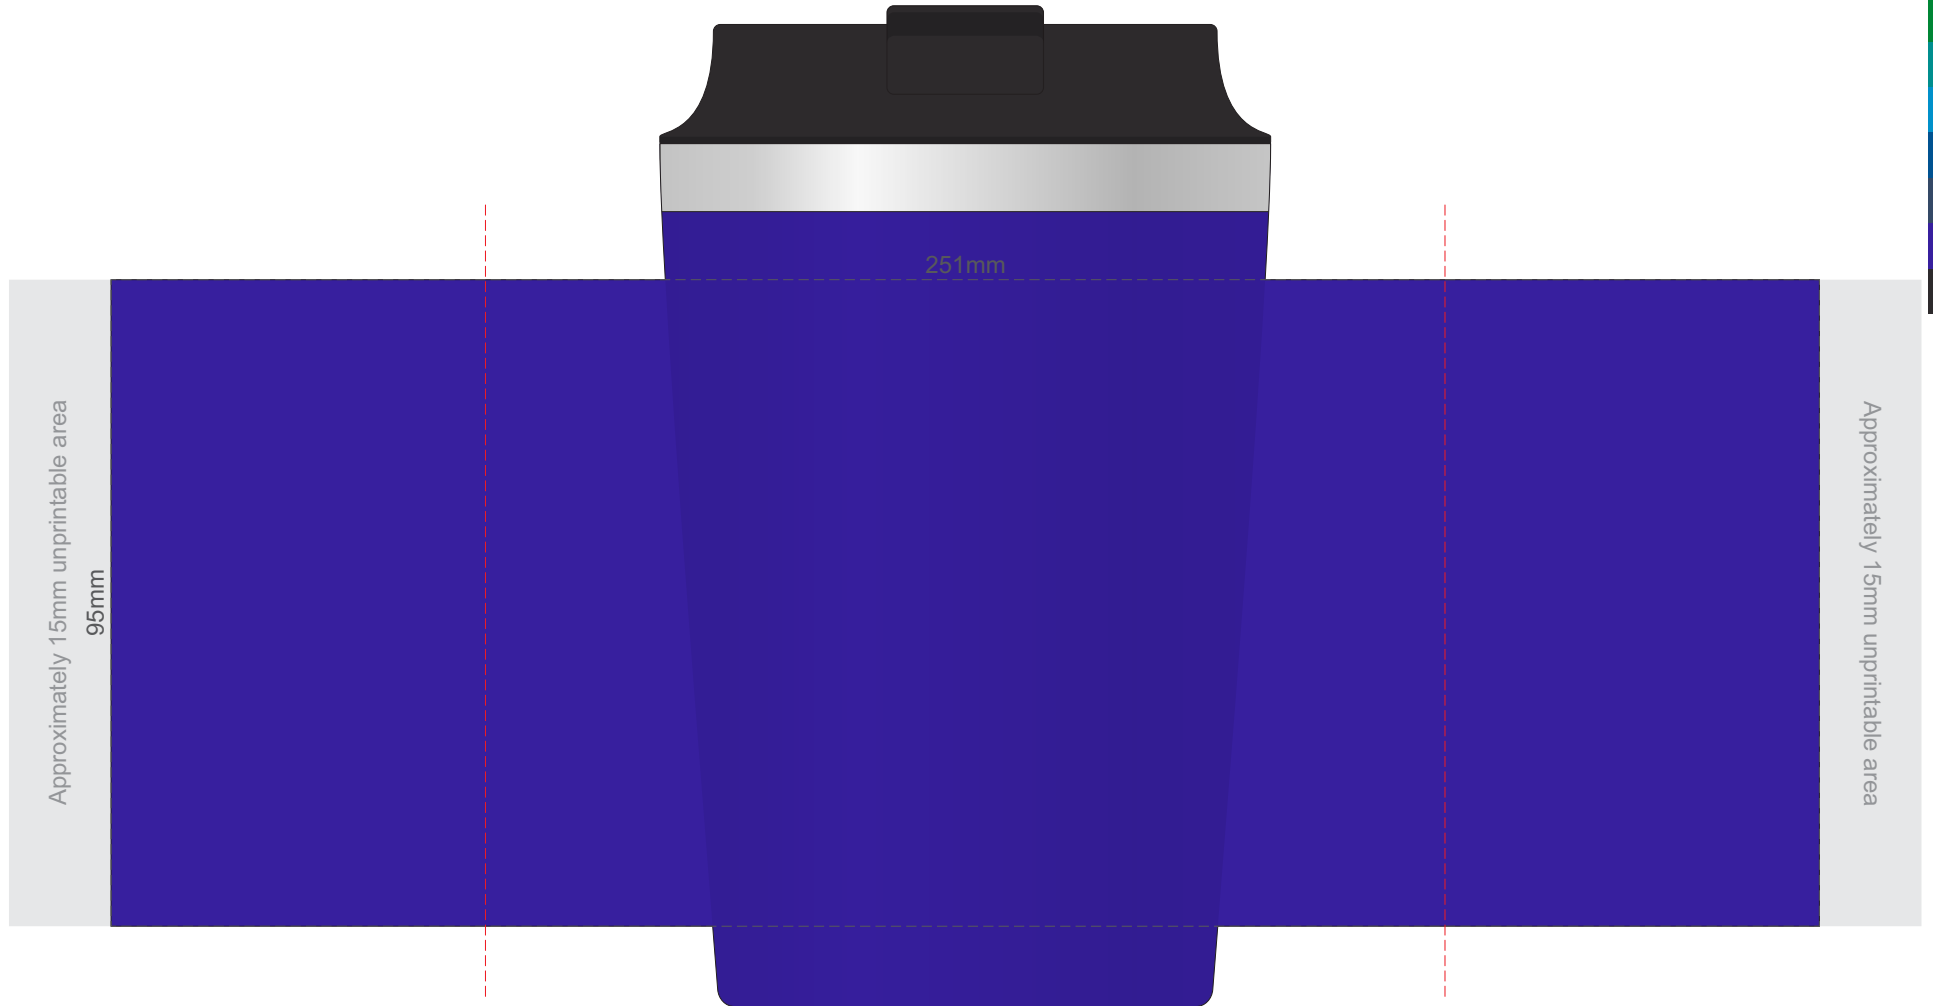

100% of Actual Size
Pad Print

90% of Actual Size
Screen Print
(One Colour Only)

Approximately 15mm unprintable area
95mm

251mm

Approximately 15mm unprintable area

Red Line = Exact opposites of the product
(centre artwork to the red line)

100% of Actual Size
Digital Print
FRONT

Artwork will be printed directly onto the product via CMYK printing (no white), colours will not be vibrant due to white ink not being available for this process.

GIFT BOX SLEEVE

60% of Actual Size
Digital Label

Blue Line = The SIGNIFICANT PRINT AREA
(Keep all critical images & text within this box)

Black Line = Maximum print area

Pink Line = Bleed off to here

Red Line = Fold Line