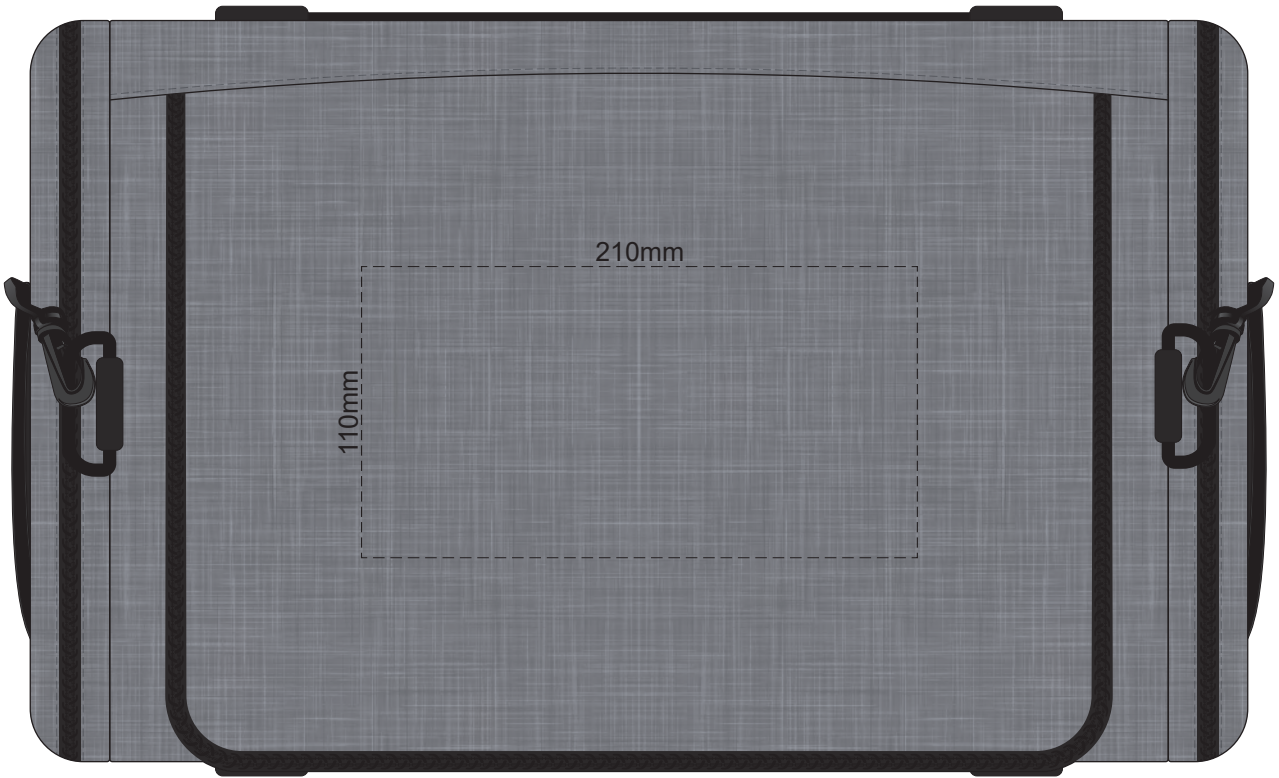

35% of Actual Size
Screen Print
(One Colour Only)
Colourflex Transfer
Faux Embroidery
FRONT

35% of Actual Size
Screen Print
(One Colour Only)
Colourflex Transfer
Faux Embroidery
TOP

35% of Actual Size
Screen Print
(One Colour Only)
Colourflex Transfer
Faux Embroidery
LEFT POCKET

35% of Actual Size
Screen Print
(One Colour Only)
Colourflex Transfer
Faux Embroidery
RIGHT POCKET

100% of Actual Size
Embroidery
FRONT

35% of Actual Size
Embroidery
TOP

35% of Actual Size
Embroidery
LEFT POCKET

35% of Actual Size
Embroidery
RIGHT POCKET