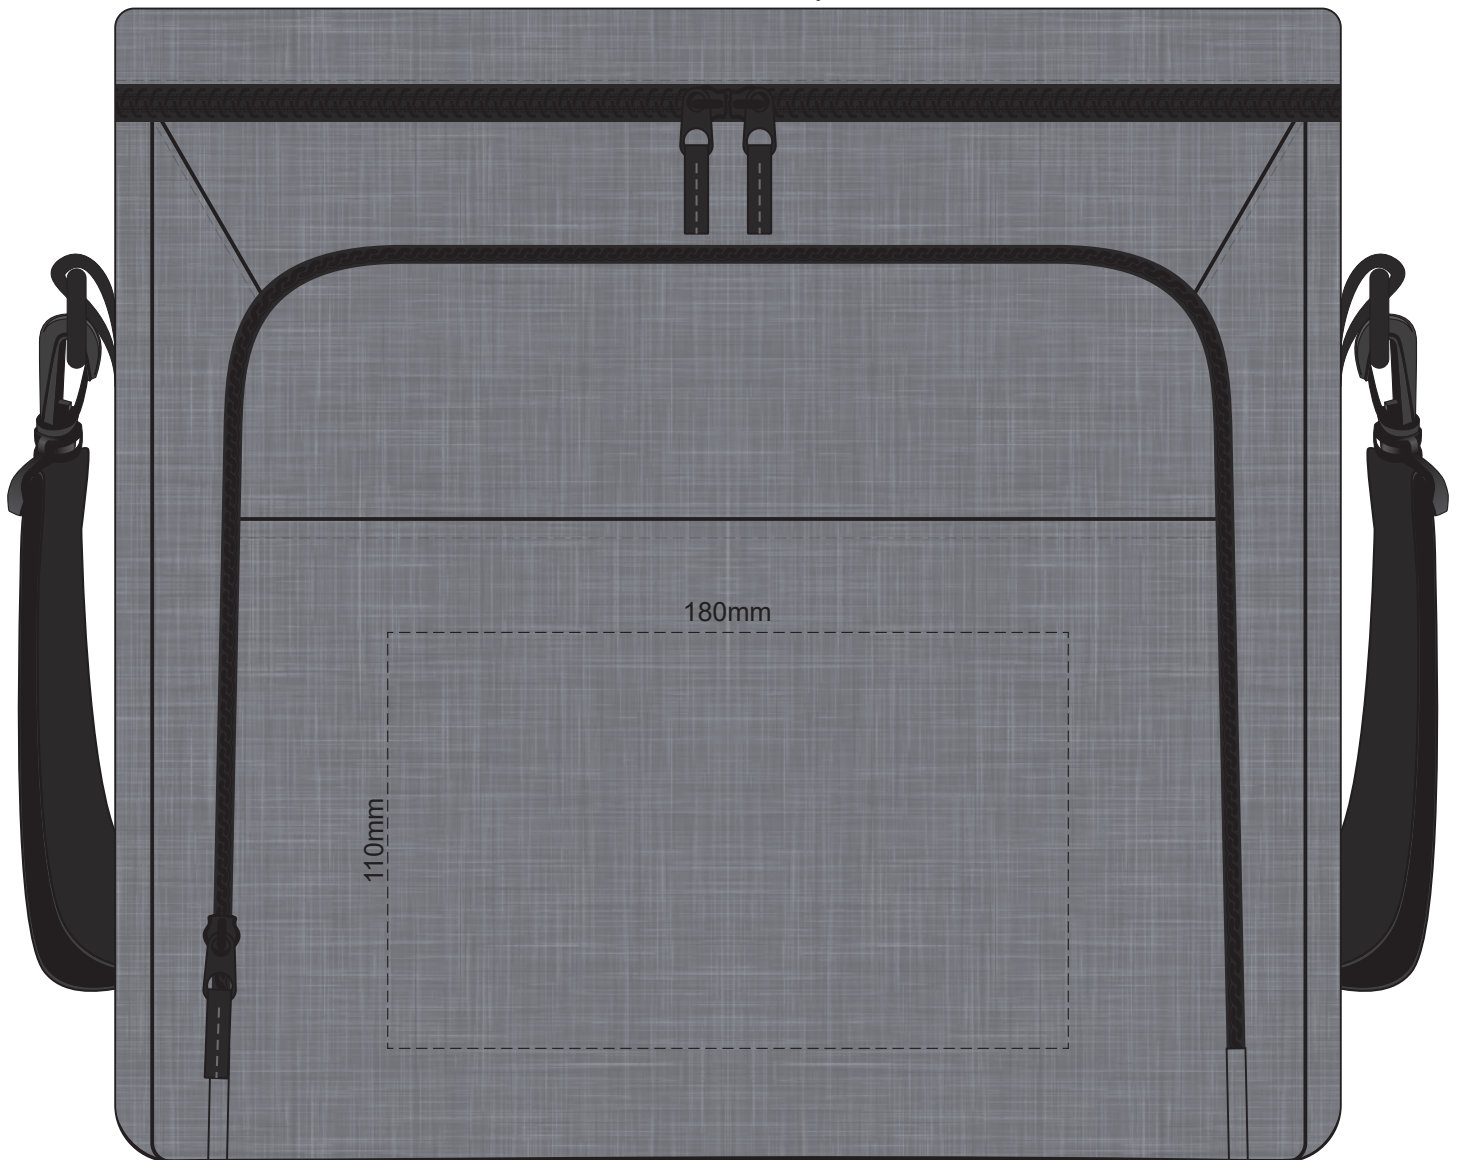

50% of Actual Size
Screen Print
(One Colour Only)
Colourflex Transfer
Faux Embroidery

50% of Actual Size
Embroidery