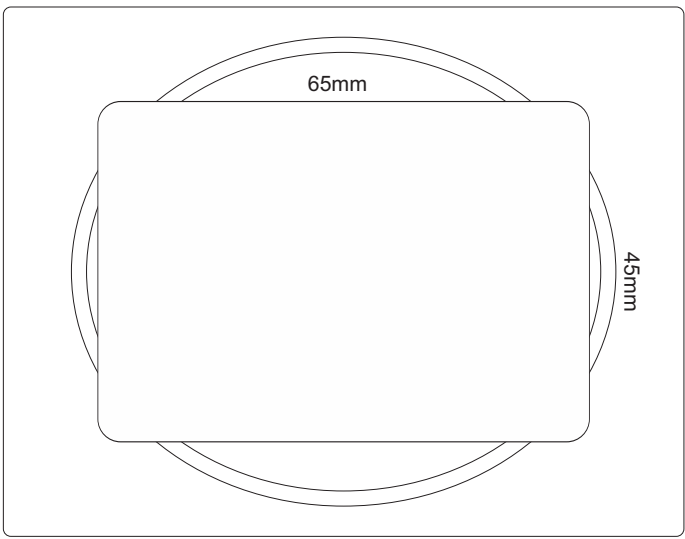

100% of Actual Size
Debossed
Colour Fill (two col max)

Red Line = Exact opposites of the product
(centre artwork to the red line)

Digital Label - Poly Bag

Blue Line = The SIGNIFICANT PRINT AREA
(Keep all critical images & text within this box)
Black Line = Maximum print area
Pink Line = Bleed off to here