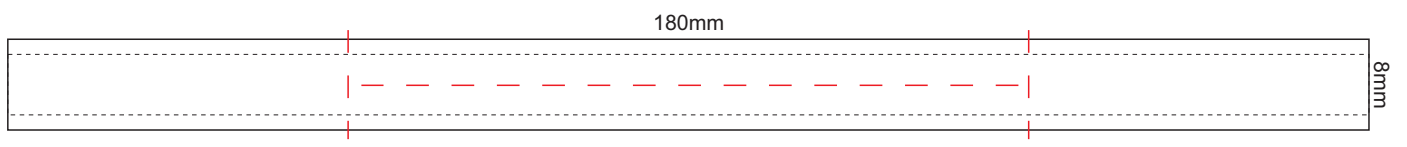

100% of Actual Size
Debossed
Colour Fill (two col max)

Red Line = Exact opposites of the product
(centre artwork to the red line)

Digital Label - Poly Bag

Blue Line = The SIGNIFICANT PRINT AREA
(Keep all critical images & text within this box)
Black Line = Maximum print area
Pink Line = Bleed off to here