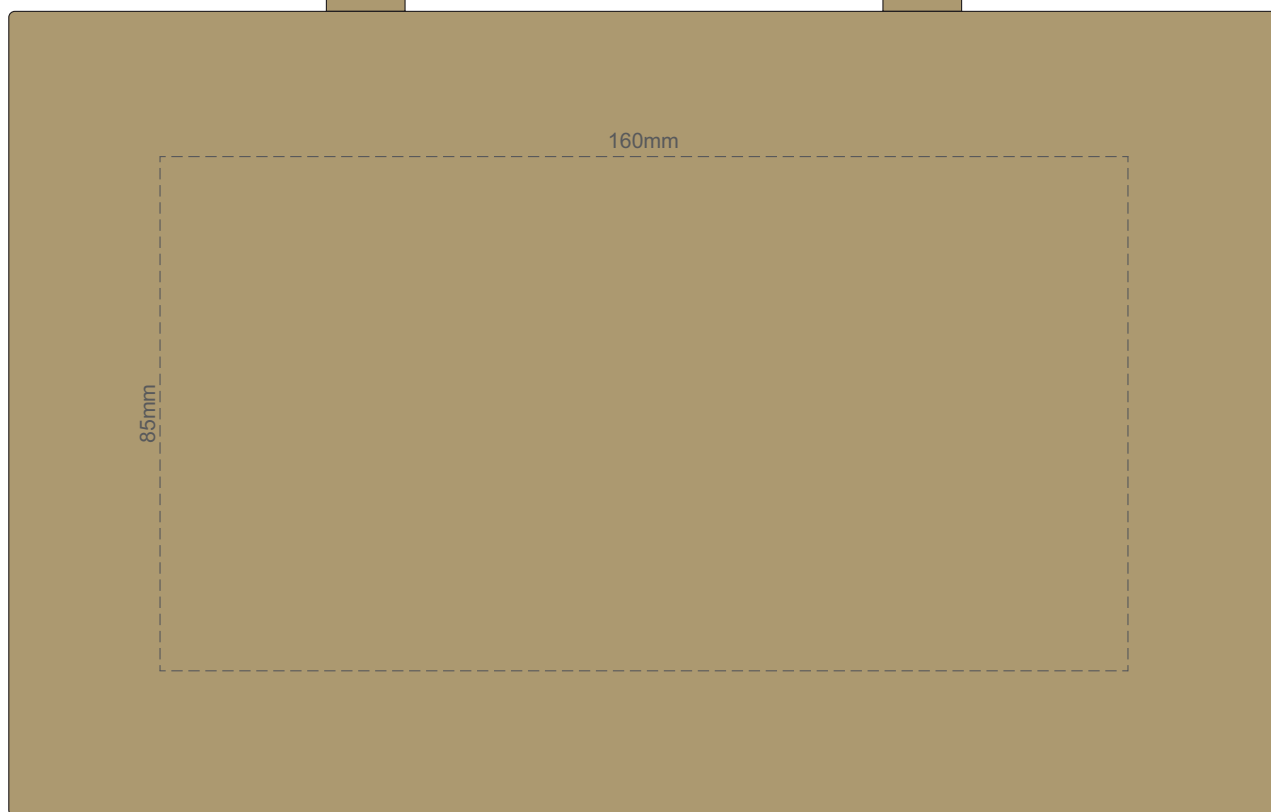

80% of Actual Size
Screen Print (one colour)

FRONT ONLY

160mm

85mm

Digital Packaging Print is only available on white and natural products.
As this is an uncoated substrate and artwork is printed directly onto the product via CMYK print with **no white** ink base, ink is absorbed into the product, giving the artwork a faded, vintage finish