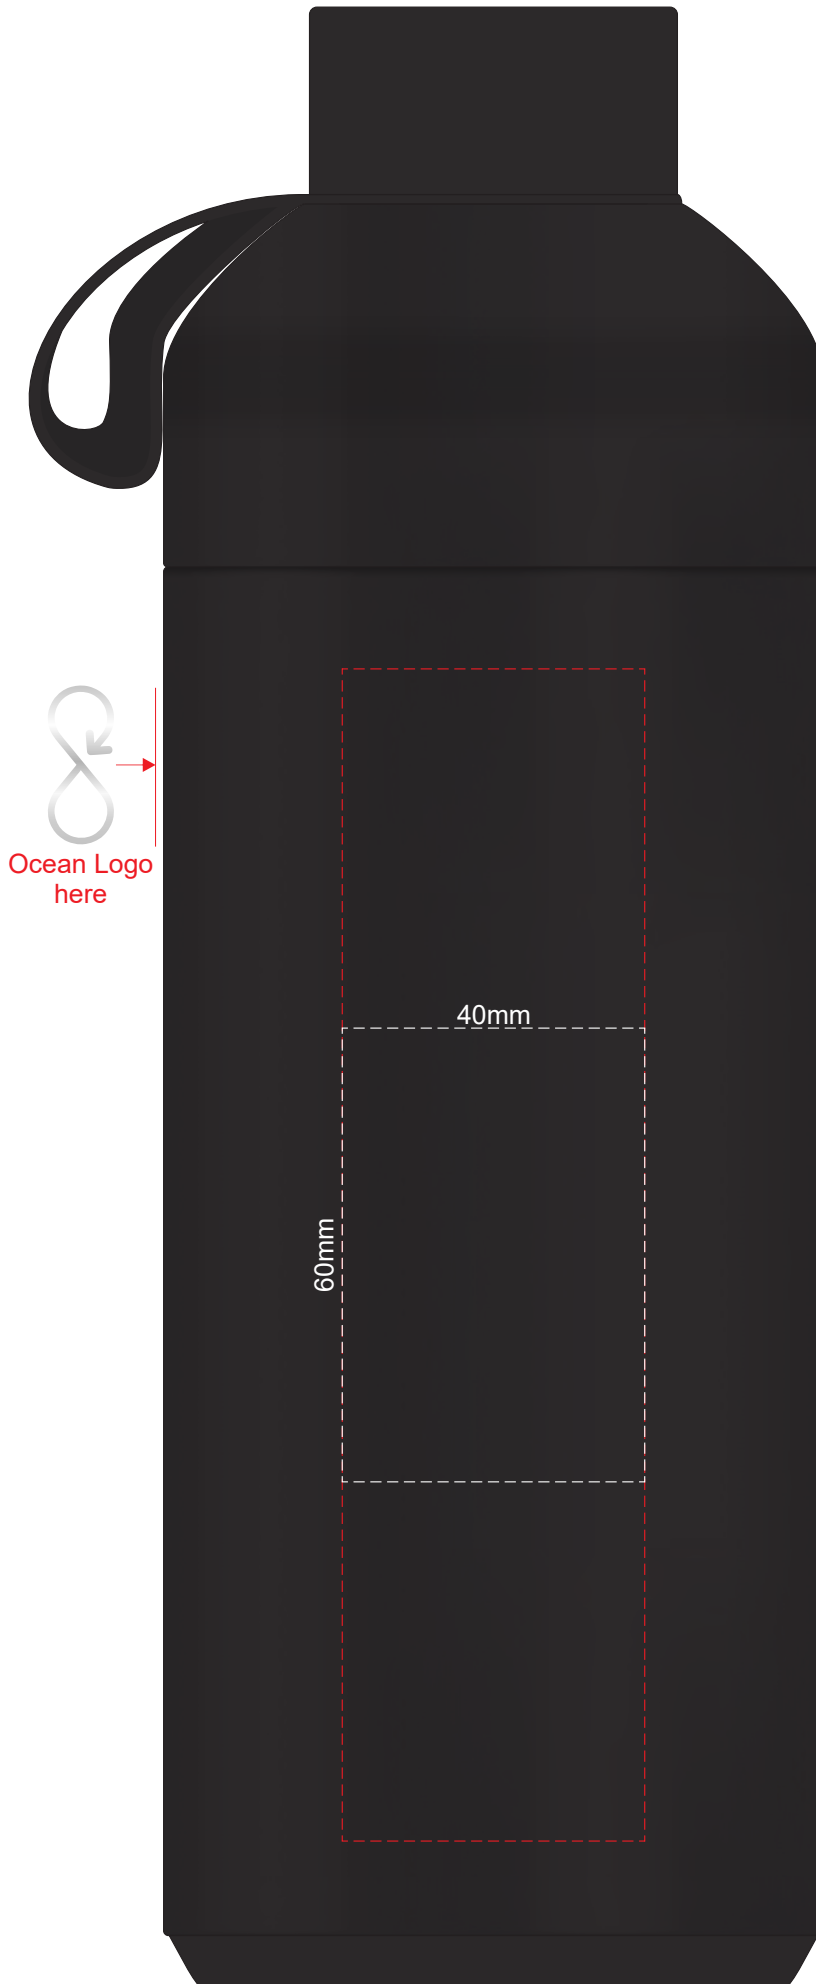

100% of Actual Size
Pad Print

SIDE 1

Branding area can be moved **anywhere within the red line.**

100% of Actual Size
Pad Print

Ocean Logo
here

SIDE 2

Branding area can be moved anywhere within the red line.

100% of Actual Size
Laser Engraving

SIDE 1

Branding area can be moved **anywhere within the red line.**

Shiny Stainless Steel Finish

100% of Actual Size
Laser Engraving

SIDE 2

Branding area can be moved **anywhere within the red line.**