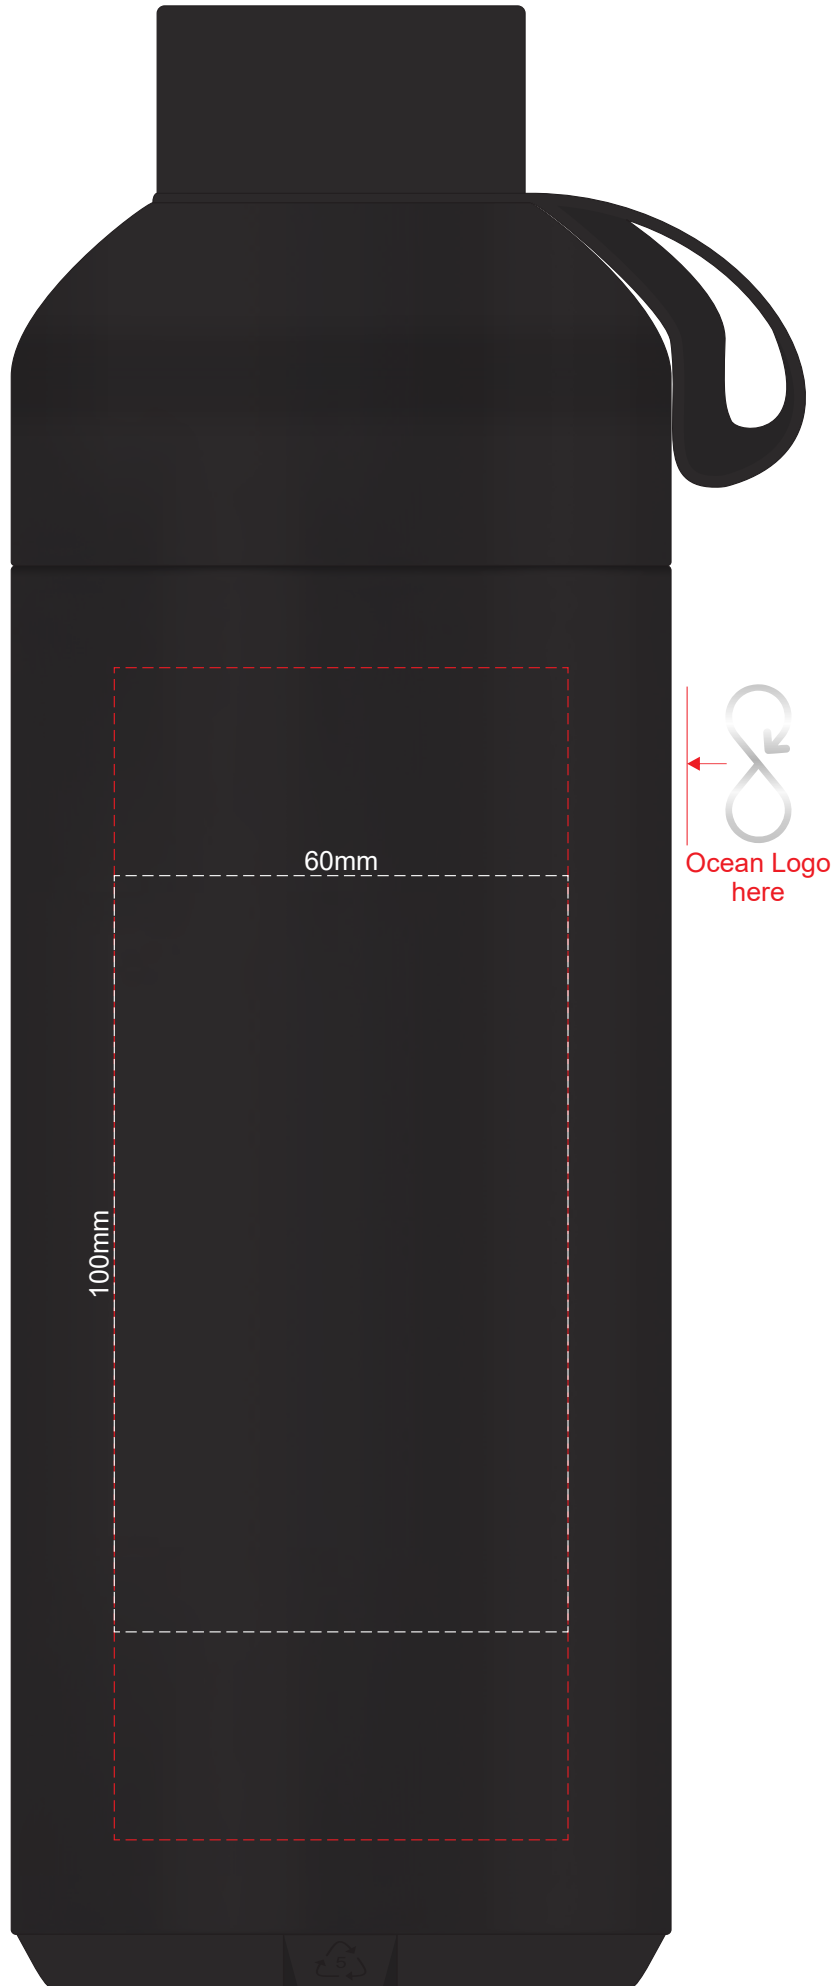

100% of Actual Size
Pad Print

SIDE 1

Branding area can be moved **anywhere within the red line.**

100% of Actual Size
Pad Print

Ocean Logo
here

SIDE 2

Branding area can be moved anywhere within the red line.

100% of Actual Size
Laser Engraving

SIDE 1

Branding area can be moved **anywhere within the red line.**

Shiny Stainless Steel Finish

100% of Actual Size
Laser Engraving

SIDE 2

Branding area can be moved **anywhere within the red line.**