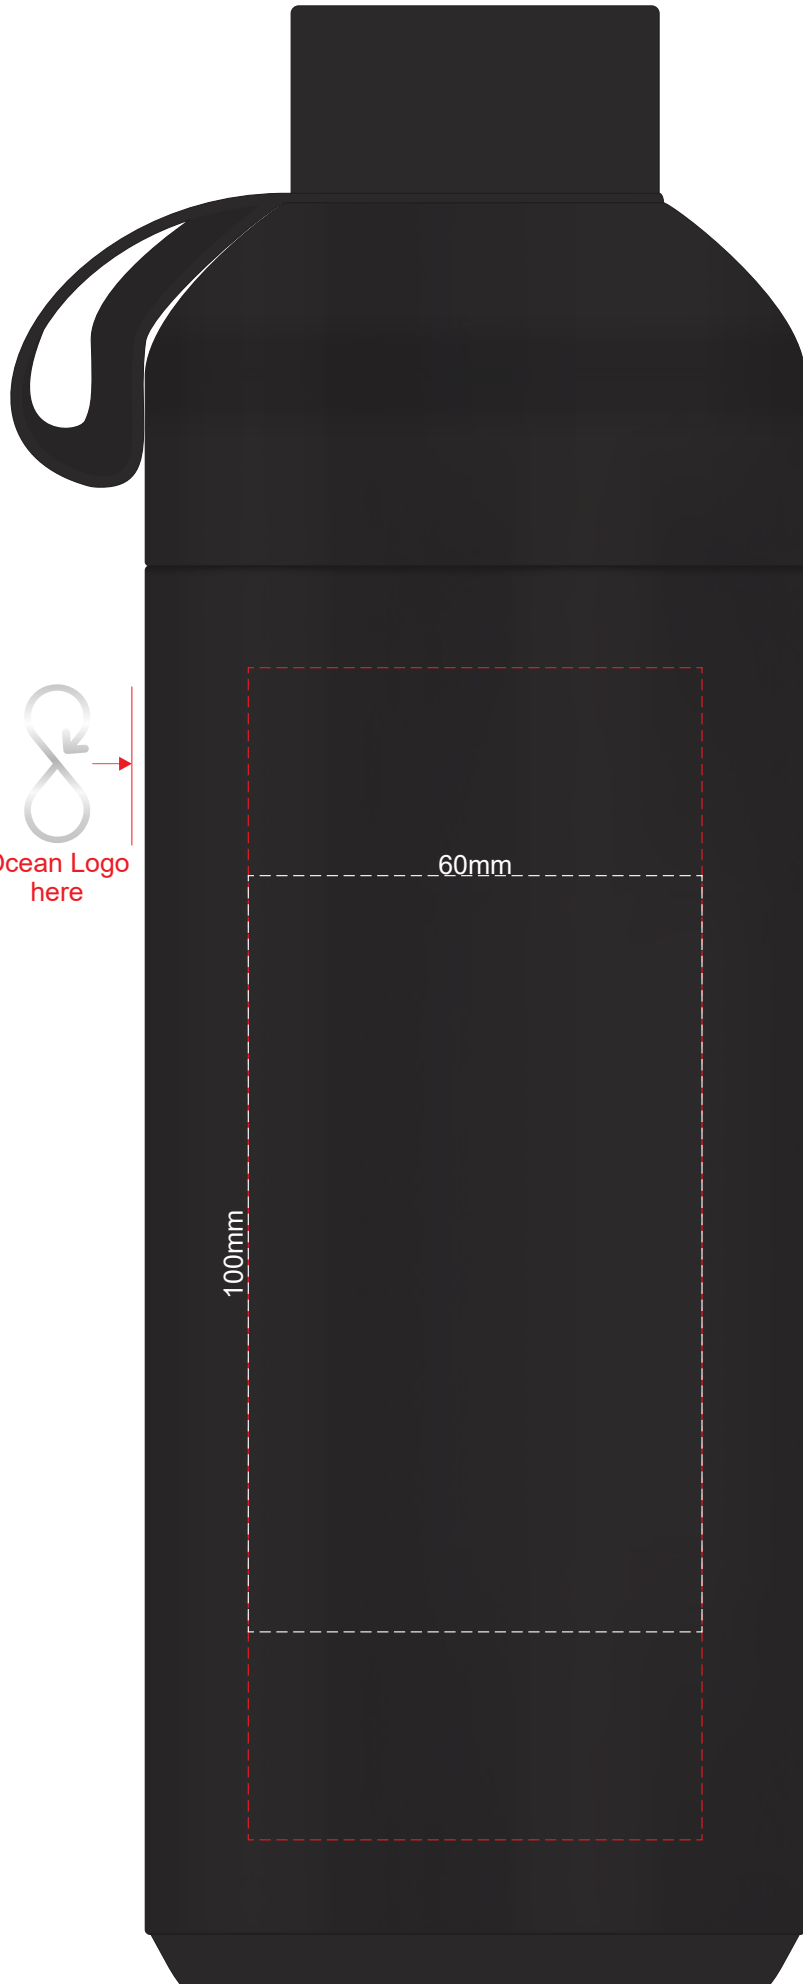

100% of Actual Size
Pad Print

SIDE 1

Branding area can be moved **anywhere within the red line.**

100% of Actual Size
Pad Print

Ocean Logo
here

SIDE 2

Branding area can be moved anywhere within the red line.

100% of Actual Size
Laser Engraving

SIDE 1

Branding area can be moved **anywhere within the red line.**

Shiny Stainless Steel Finish

100% of Actual Size
Laser Engraving

SIDE 2

Branding area can be moved **anywhere within the red line.**