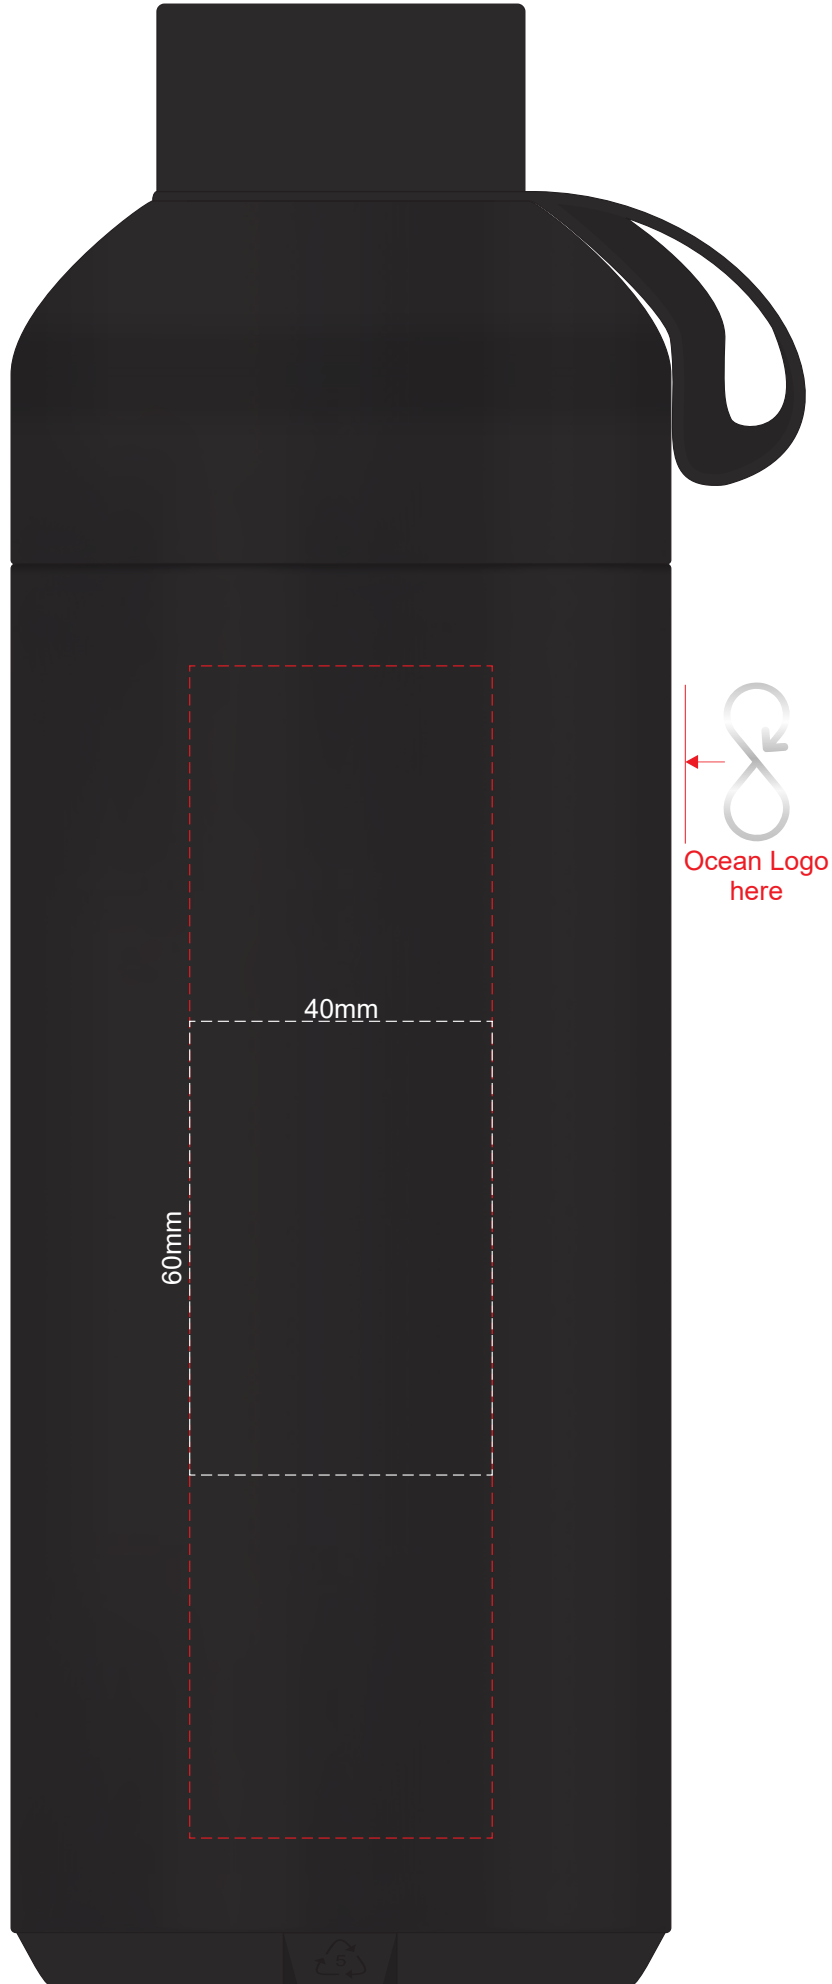

100% of Actual Size
Pad Print

SIDE 1

Branding area can be moved **anywhere within the red line.**

100% of Actual Size
Pad Print

Ocean Logo
here

SIDE 2

Branding area can be moved anywhere within the red line.

100% of Actual Size
Laser Engraving

SIDE 1

Branding area can be moved **anywhere within the red line.**

Shiny Stainless Steel Finish

100% of Actual Size
Laser Engraving

SIDE 2

Branding area can be moved **anywhere within the red line.**