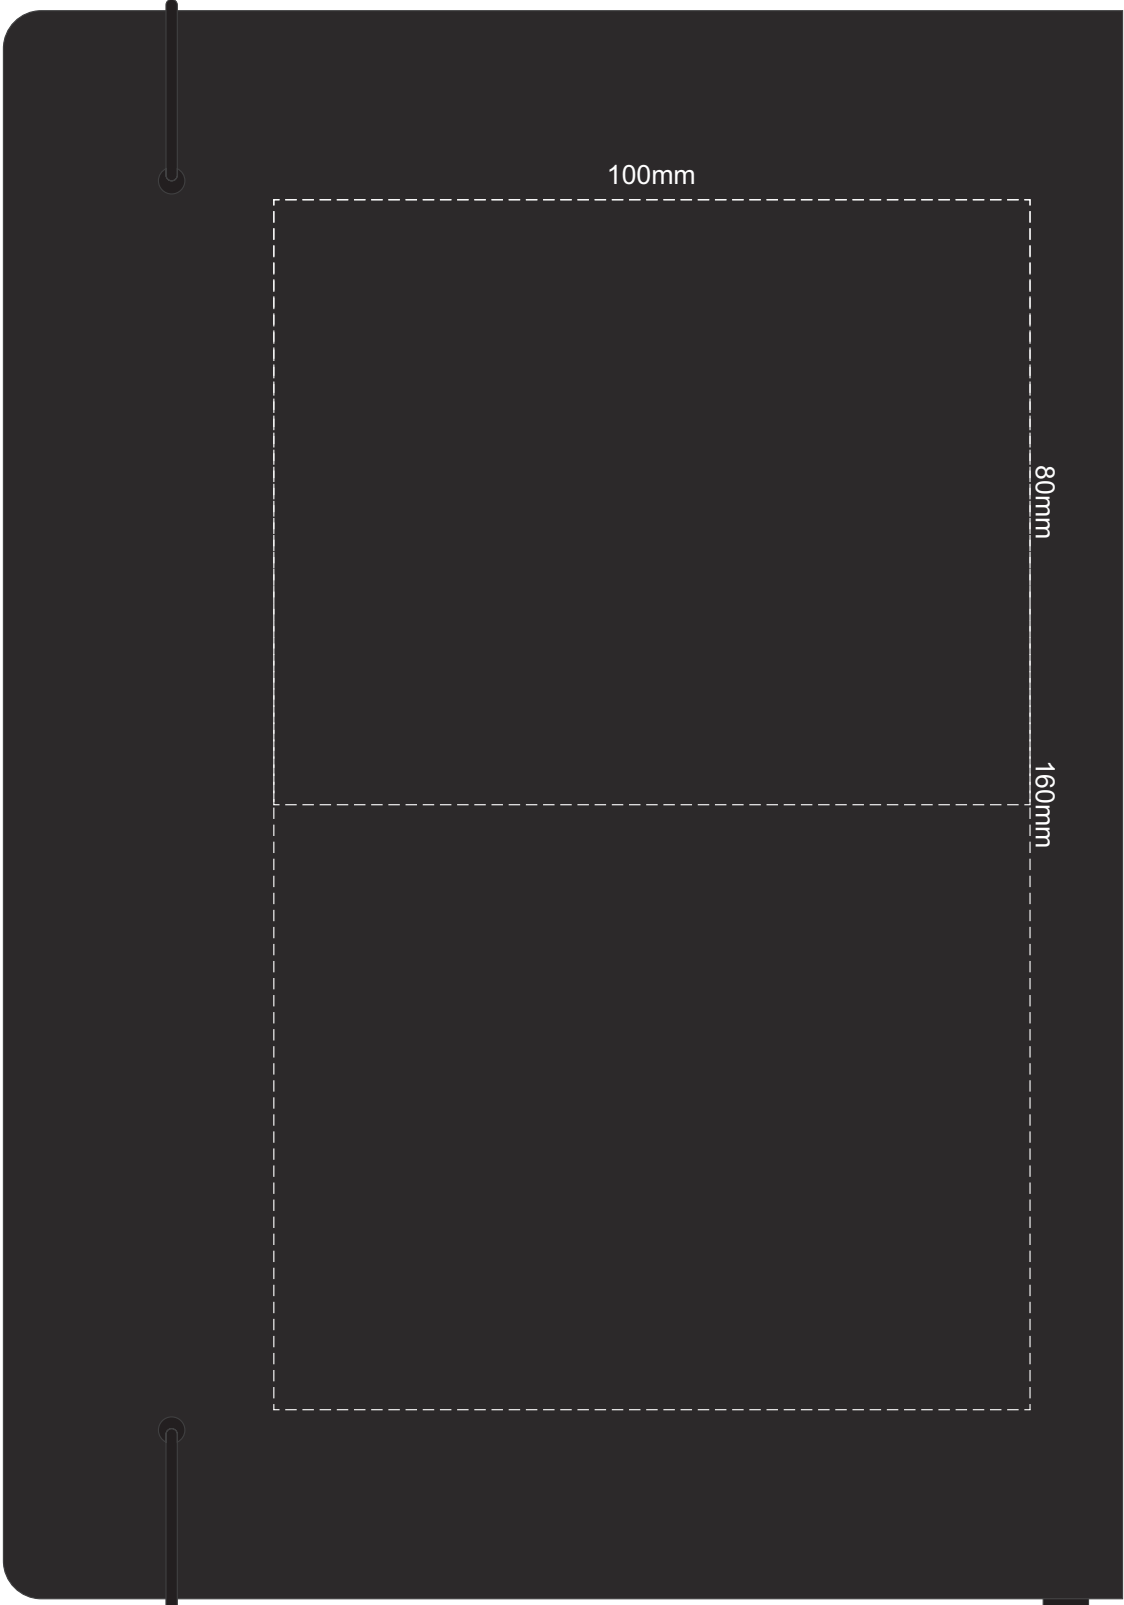

100% of Actual Size
Direct Digital Front Only

Branding area can be moved anywhere within the red line.

100% of Actual Size
Deboss Front

Print area 100mm x 80mm is moveable within the XL deboss area.

100% of Actual Size
Deboss Back

Print area 100mm x 80mm is moveable within the XL deboss area.