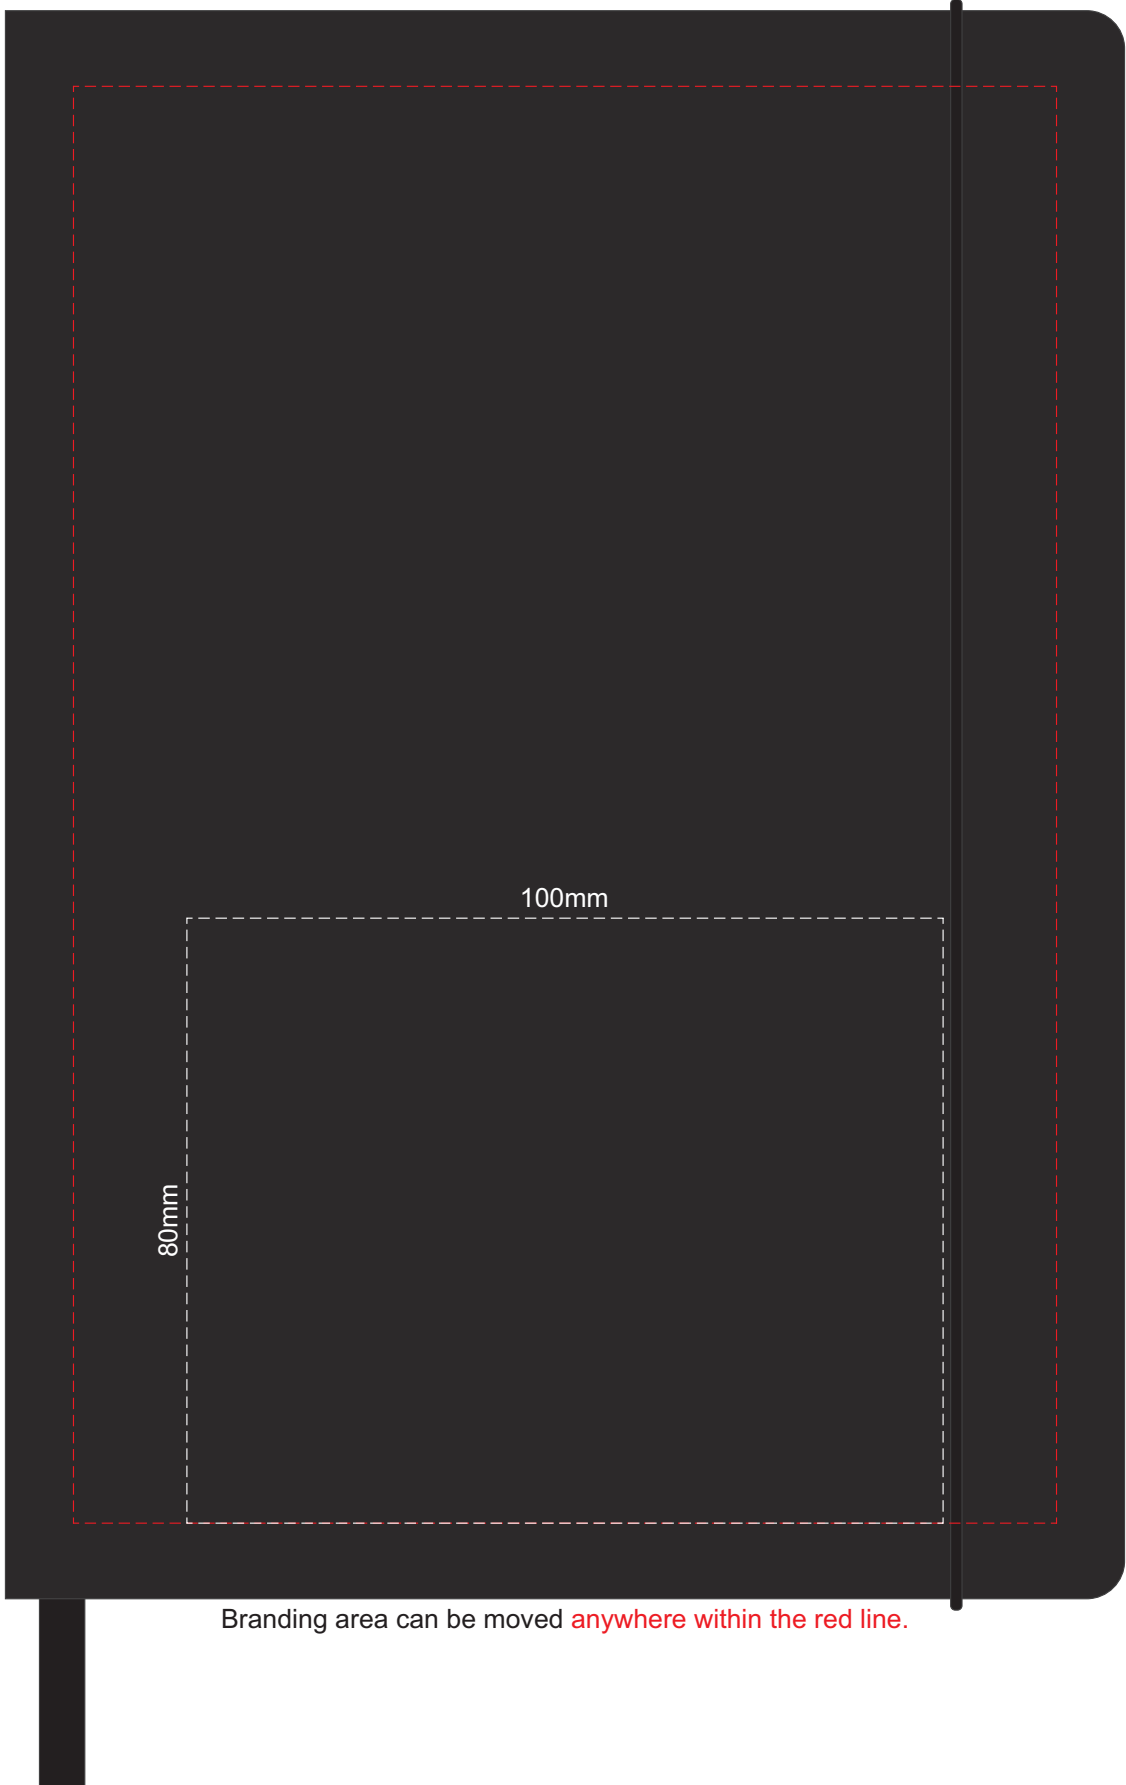

100% of Actual Size
Direct Digital Front Only

Branding area can be moved anywhere within the red line.

100% of Actual Size
Deboss Front

Print area 100mm x 80mm is moveable within the XL deboss area.

100% of Actual Size
Deboss Back

Print area 100mm x 80mm is moveable within the XL deboss area.