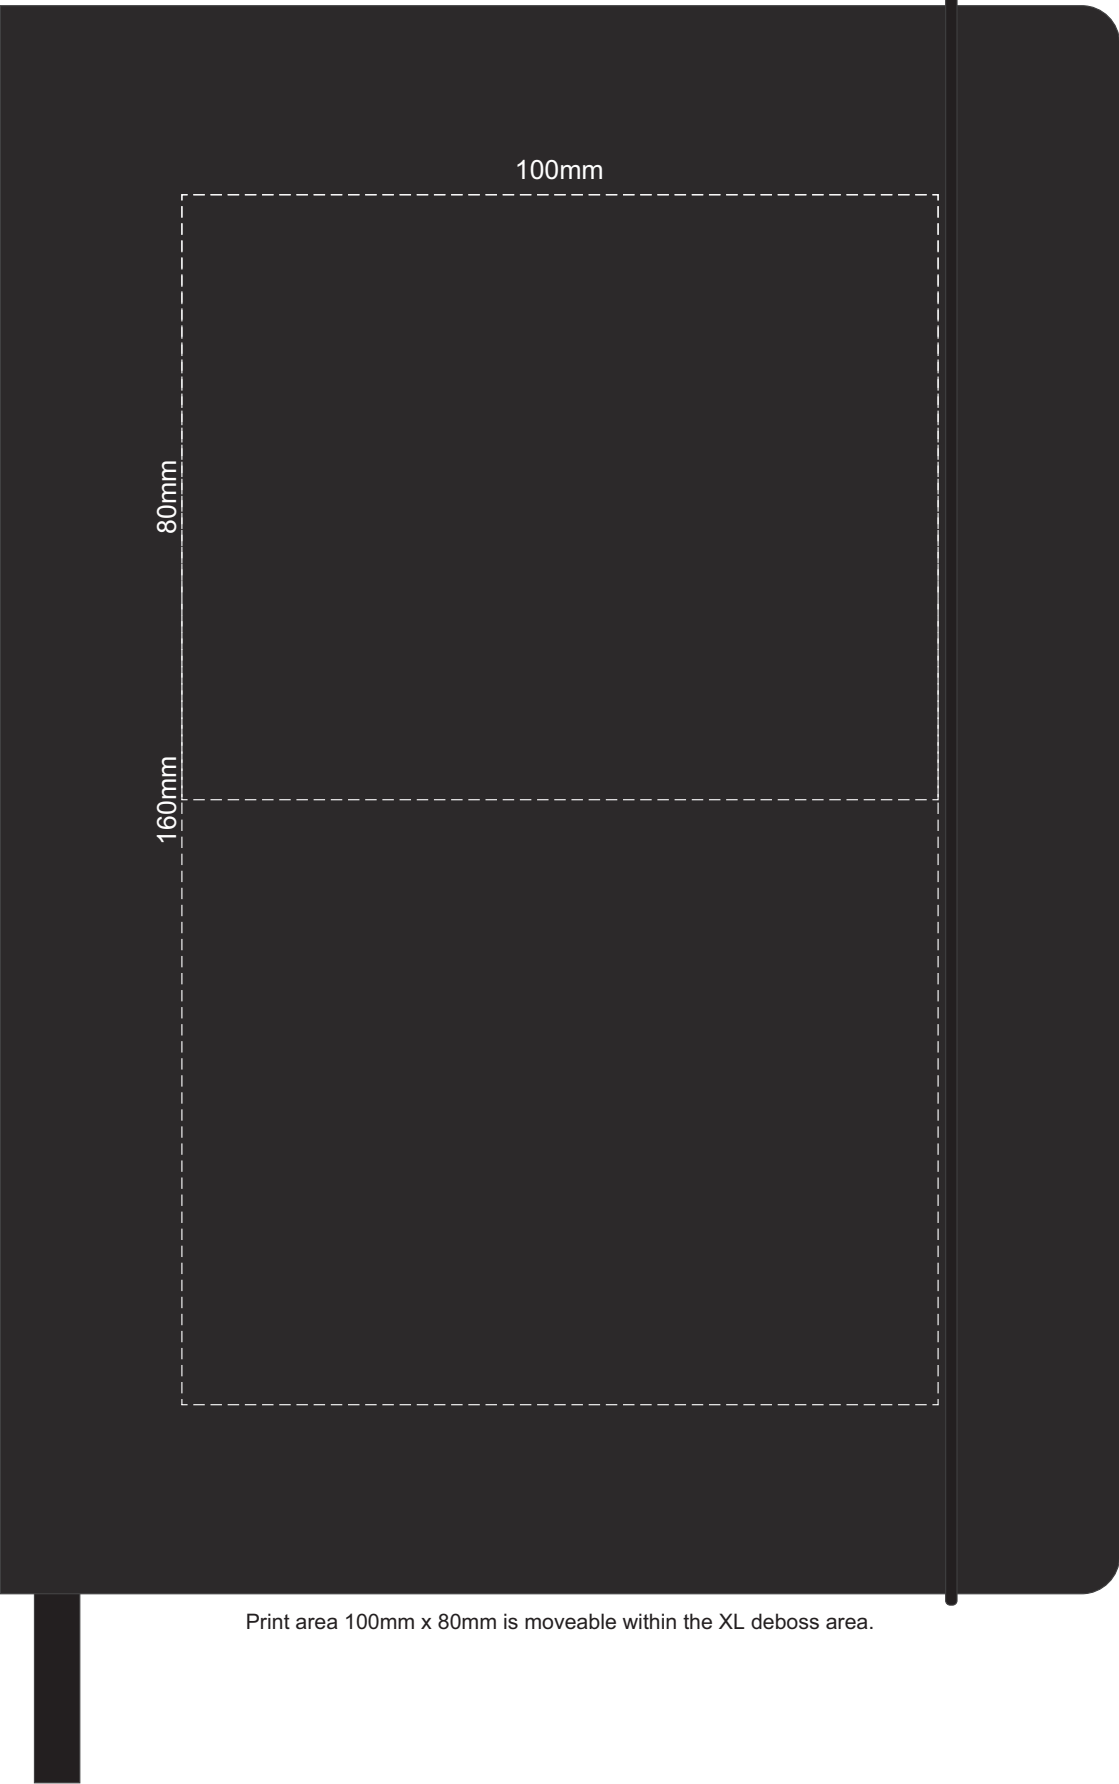

100% of Actual Size
Direct Digital Front Only

Branding area can be moved anywhere within the red line.

100% of Actual Size
Deboss Front

Print area 100mm x 80mm is moveable within the XL deboss area.

100% of Actual Size
Deboss Back

Print area 100mm x 80mm is moveable within the XL deboss area.