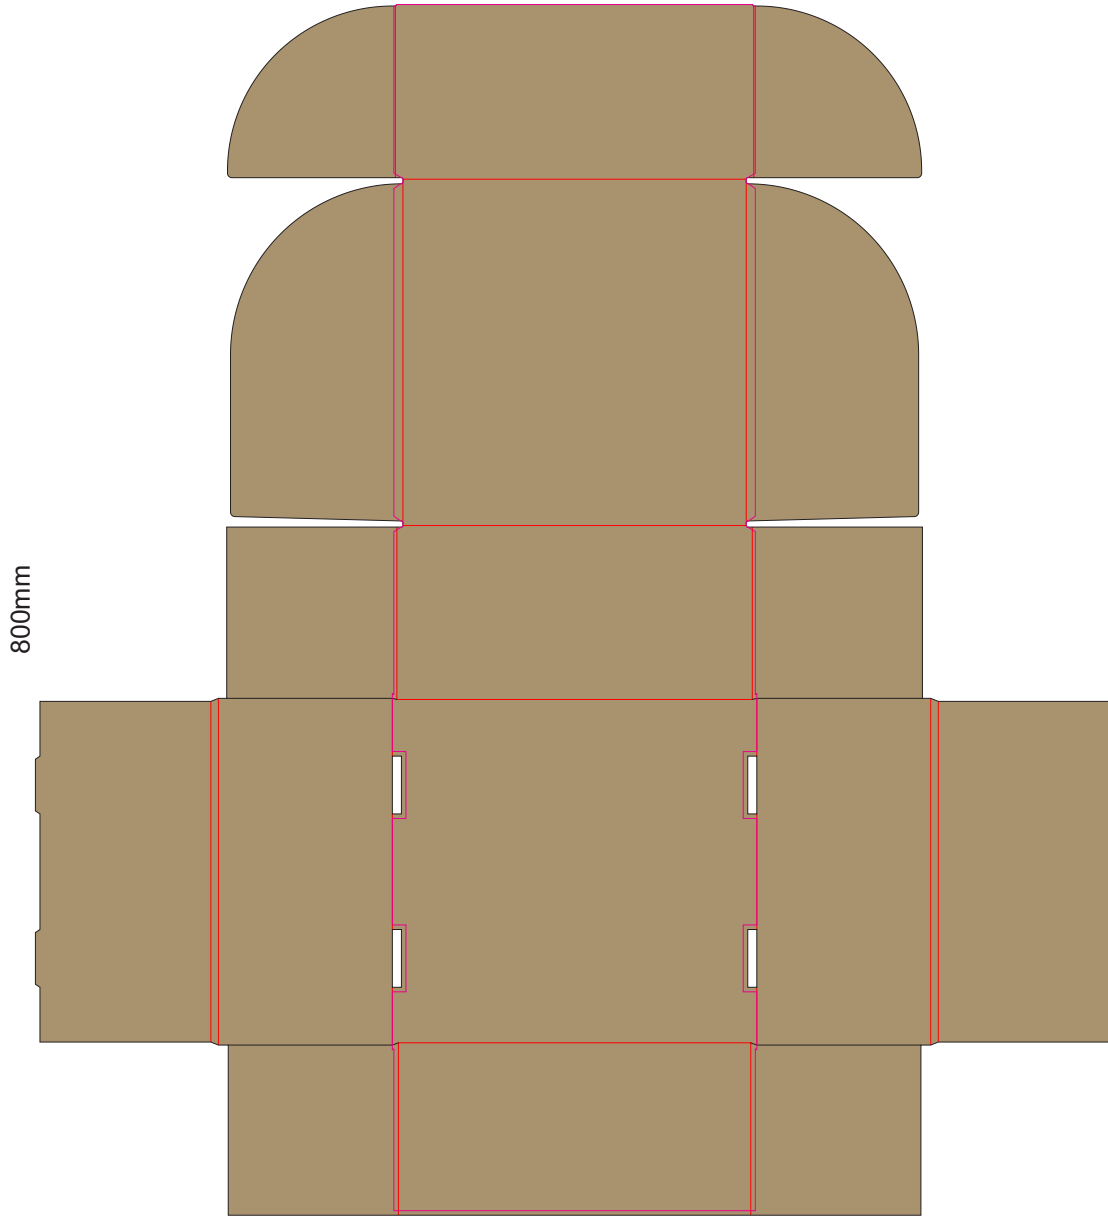

20% of Actual Size  
 Digital Packaging Print  
 713mm

Digital Packaging Print is only available on white and natural products because it is a CMYK print, **no white print** is available. The material of this item is an uncoated print media, this means the ink will absorb into the material and the print will inherit the matt finish of the material creating a more natural vintage look with lower colour intensity.

**SIDE 1 - OUTSIDE**  
 Black Lines - Cut Marks or Edges  
 Red Line - Fold Marks  
 Pink Line = Bleed off to here  
 There will be no bleed on the leading edge

20% of Actual Size  
 Digital Packaging Print  
 713mm

**SIDE 2 - INSIDE**  
 Black Lines - Cut Marks or Edges  
 Red Line - Fold Marks  
 Pink Line = Bleed off to here  
 There will be no bleed on the leading edge