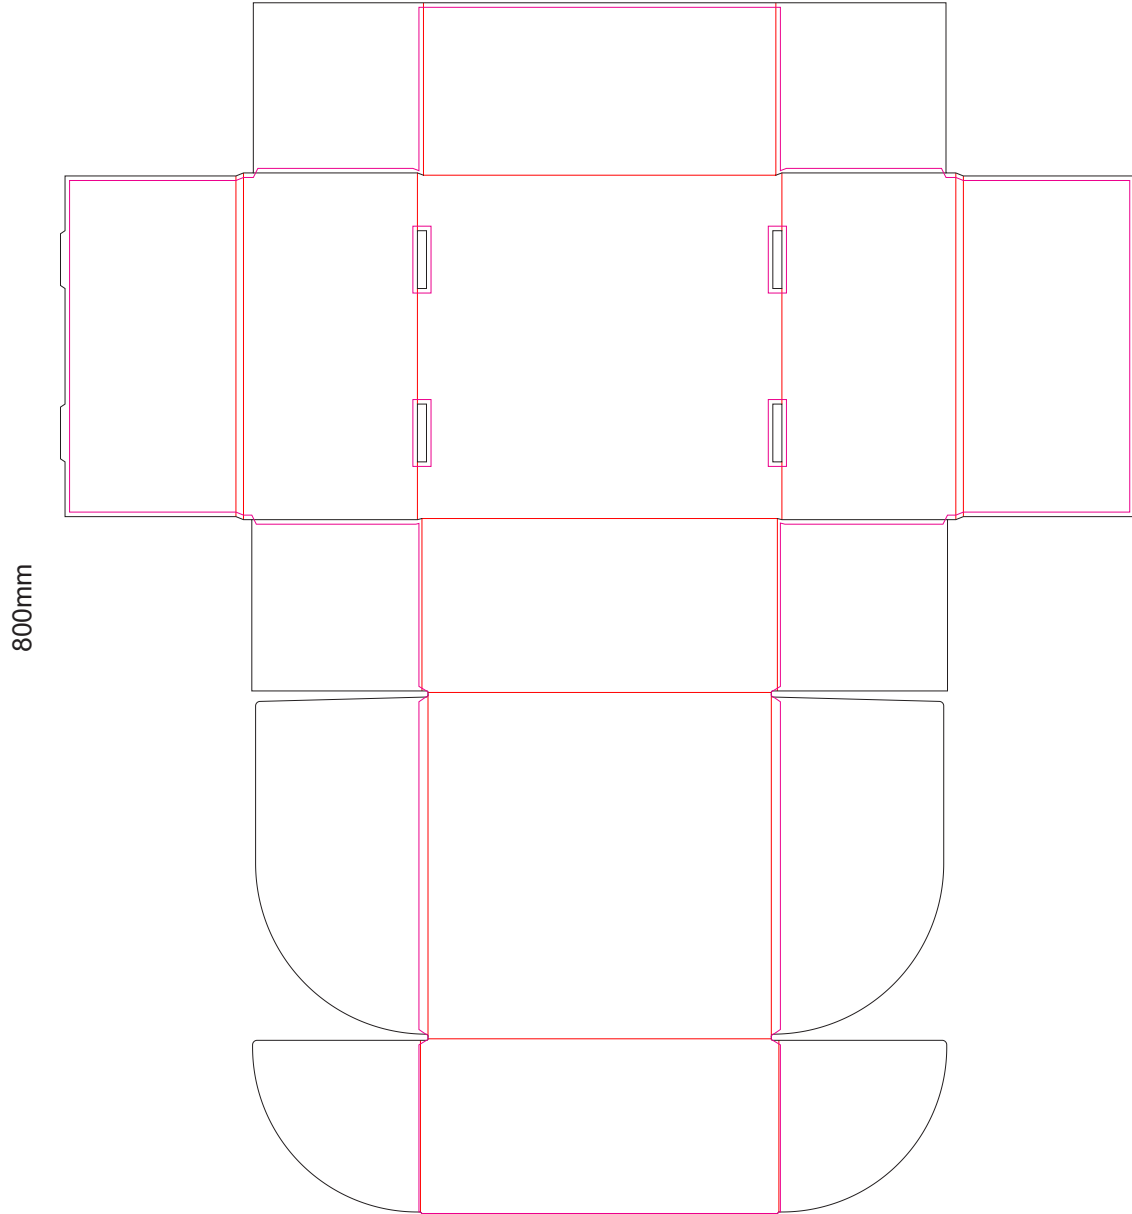

20% of Actual Size  
 Digital Packaging Print  
 713mm

Digital Packaging Print is only available on white and natural products because it is a CMYK print, **no white print** is available. The material of this item is an uncoated print media, this means the ink will absorb into the material and the print will inherit the matt finish of the material creating a more natural vintage look with lower colour intensity.

**SIDE 1 - OUTSIDE**  
 Black Lines - Cut Marks or Edges  
 Red Line - Fold Marks  
 Pink Line = Bleed off to here  
 There will be no bleed on the leading edge

20% of Actual Size  
 Digital Packaging Print  
 713mm

**SIDE 2 - INSIDE**  
 Black Lines - Cut Marks or Edges  
 Red Line - Fold Marks  
 Pink Line = Bleed off to here  
 There will be no bleed on the leading edge