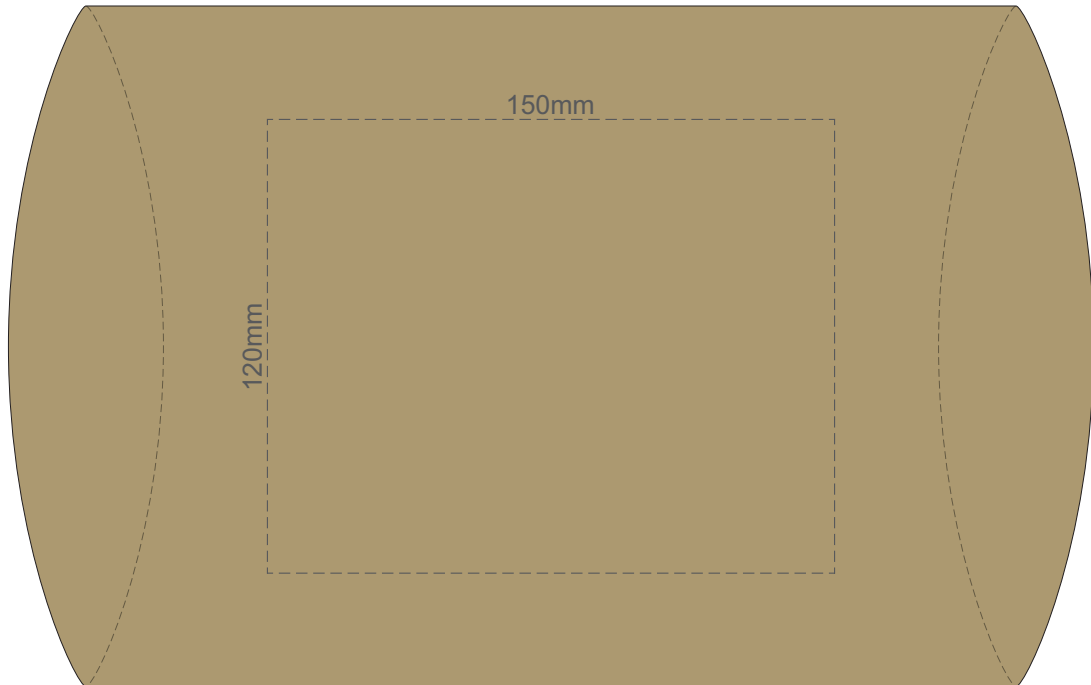

50% of Actual Size
Screen Print
(One colour only)

SIDE 1

SIDE 2

50% of Actual Size
Digital Packaging Print

SIDE 1

SIDE 2

Digital Print is only available for white and natural option
Artwork will be printed directly onto the product via CMYK printing (no white),
colours will not be vibrant due to white ink not being available for this process.