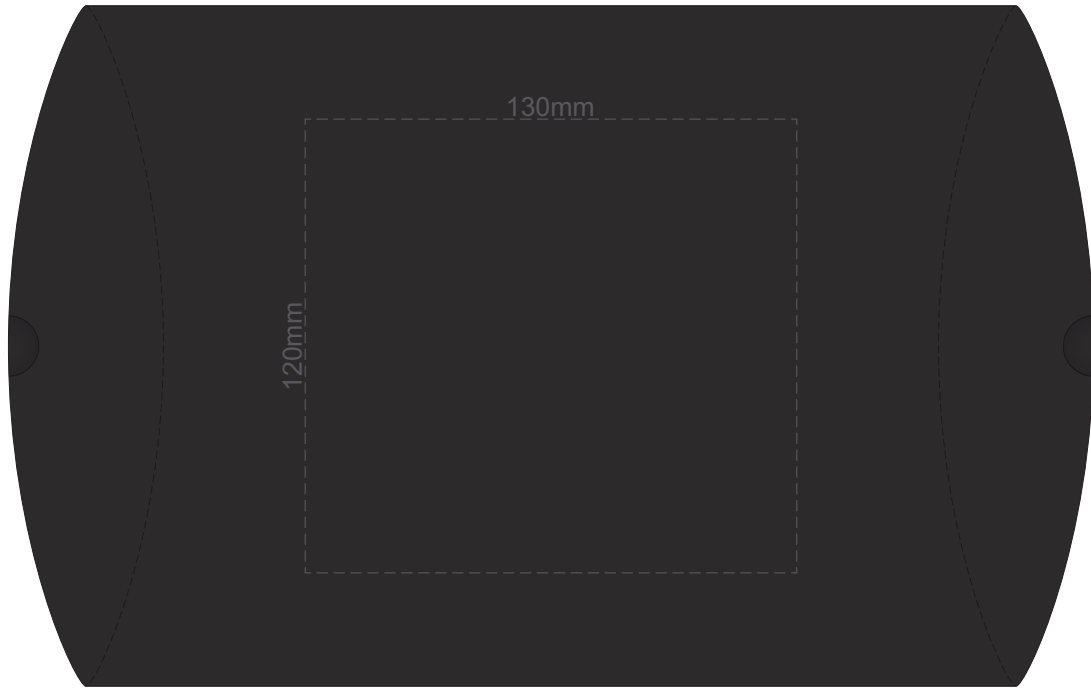

50% of Actual Size
Screen Print
(One colour only)

SIDE 1

SIDE 2

50% of Actual Size
Digital Packaging Print

SIDE 1

SIDE 2

Digital Print is only available for white and natural option
Artwork will be printed directly onto the product via CMYK printing (no white),
colours will not be vibrant due to white ink not being available for this process.