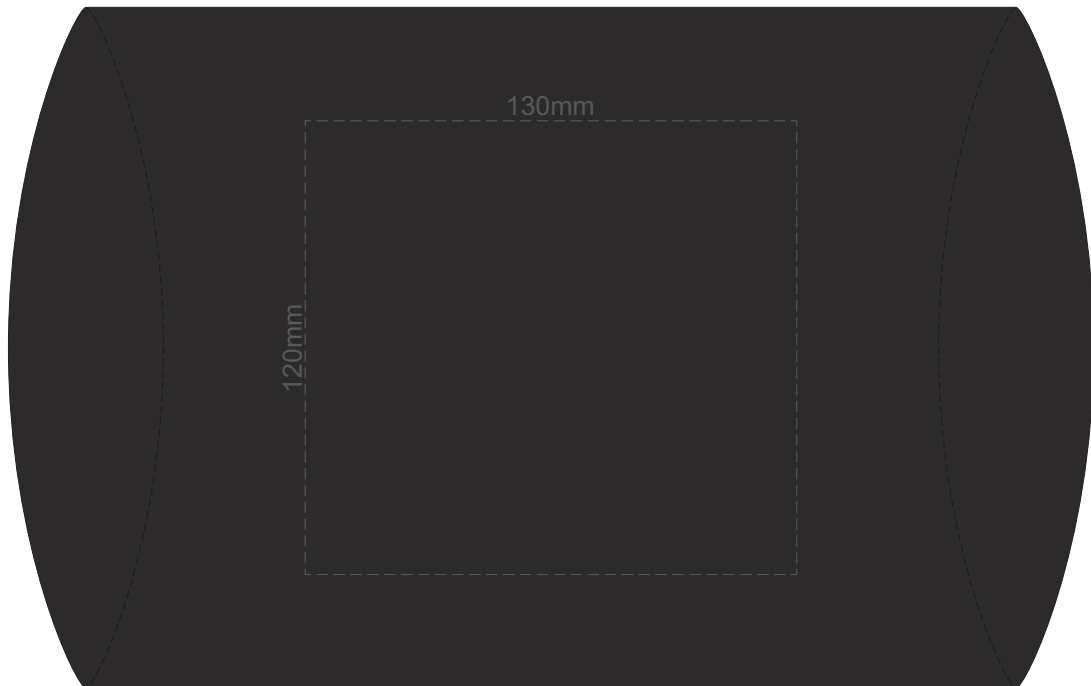

50% of Actual Size
Screen Print
(One colour only)

SIDE 1

SIDE 2

50% of Actual Size
Digital Packaging Print

SIDE 1

SIDE 2

Digital Print is only available for white and natural option
Artwork will be printed directly onto the product via CMYK printing (no white),
colours will not be vibrant due to white ink not being available for this process.