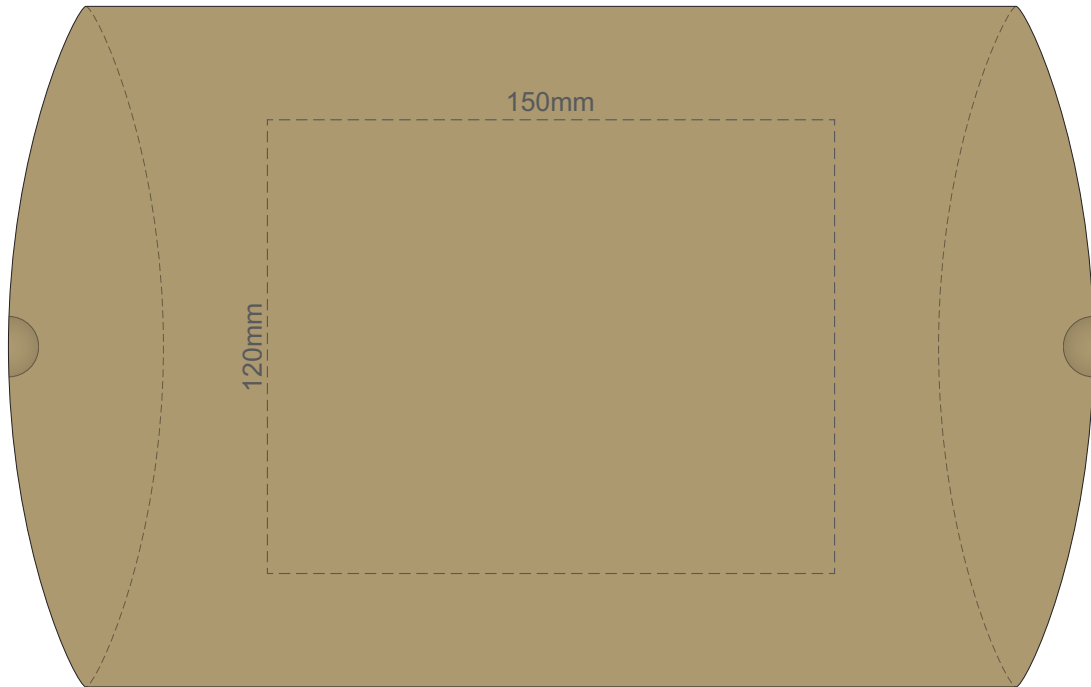

50% of Actual Size
Screen Print
(One colour only)

SIDE 1

SIDE 2

50% of Actual Size
Digital Packaging Print

SIDE 1

SIDE 2

Digital Print is only available for white and natural option
Artwork will be printed directly onto the product via CMYK printing (no white),
colours will not be vibrant due to white ink not being available for this process.