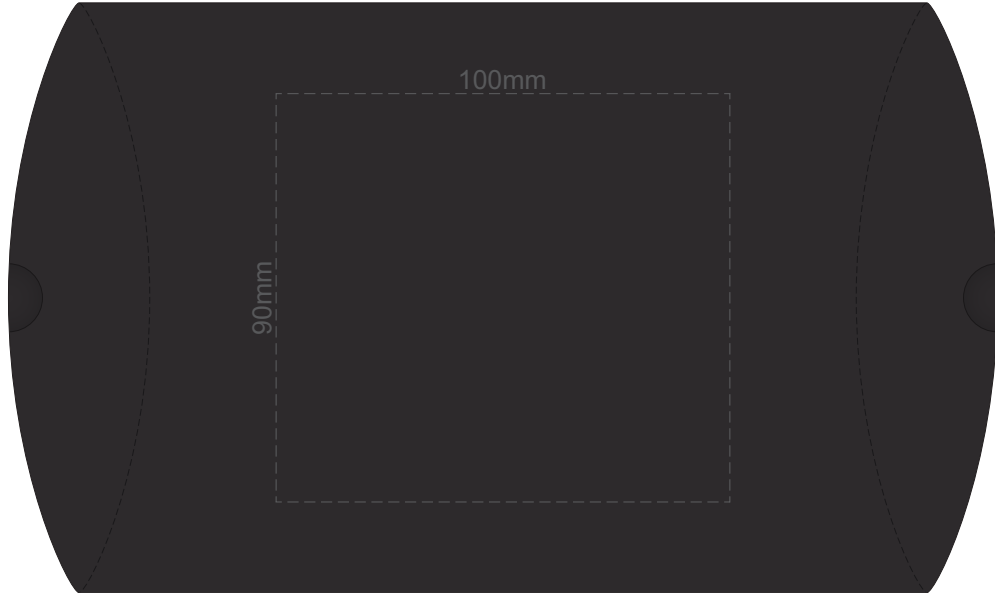

60% of Actual Size  
Screen Print  
(One colour only)

SIDE 1

SIDE 2

60% of Actual Size  
Digital Packaging Print

SIDE 1

SIDE 2

Digital Print is only available for white and natural option  
Artwork will be printed directly onto the product via CMYK printing (no white),  
colours will not be vibrant due to white ink not being available for this process.