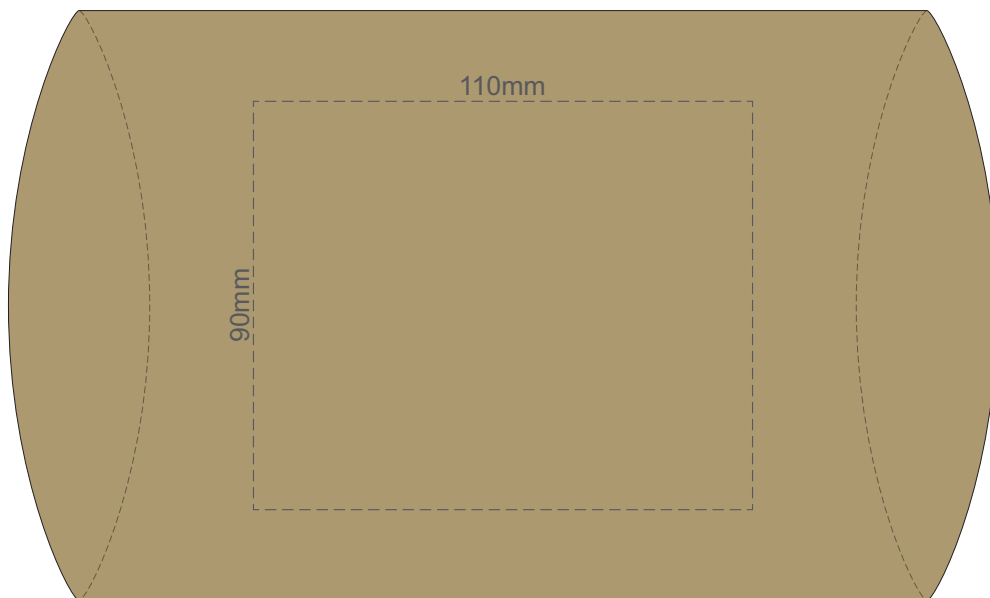

60% of Actual Size  
Screen Print  
(One colour only)

SIDE 1

SIDE 2

60% of Actual Size  
Digital Packaging Print

SIDE 1

SIDE 2

Digital Print is only available for white and natural option  
Artwork will be printed directly onto the product via CMYK printing (no white),  
colours will not be vibrant due to white ink not being available for this process.