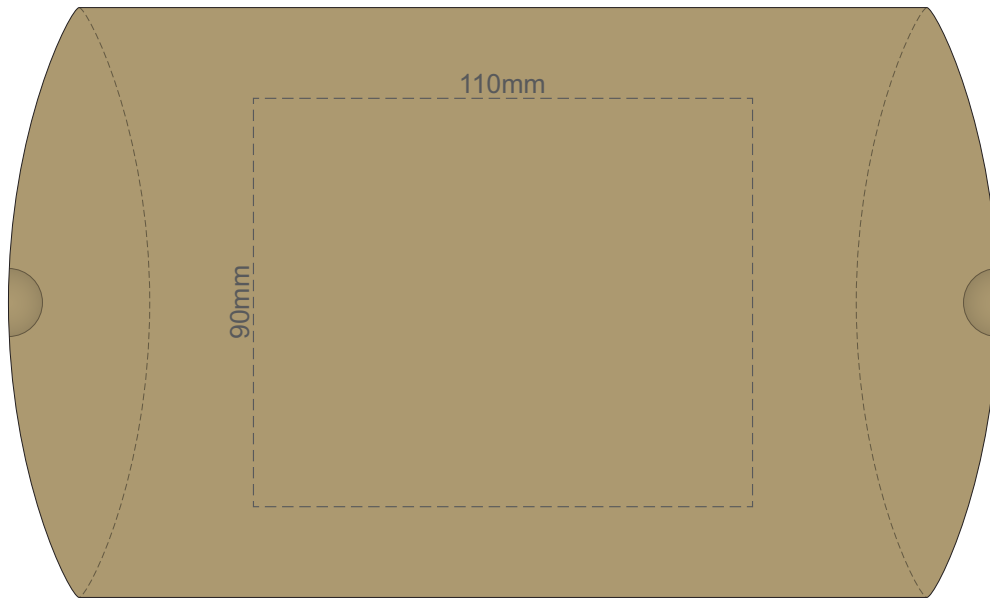

60% of Actual Size  
Screen Print  
(One colour only)

SIDE 1

SIDE 2

60% of Actual Size  
Digital Packaging Print

SIDE 1

SIDE 2

Digital Print is only available for white and natural option  
Artwork will be printed directly onto the product via CMYK printing (no white),  
colours will not be vibrant due to white ink not being available for this process.