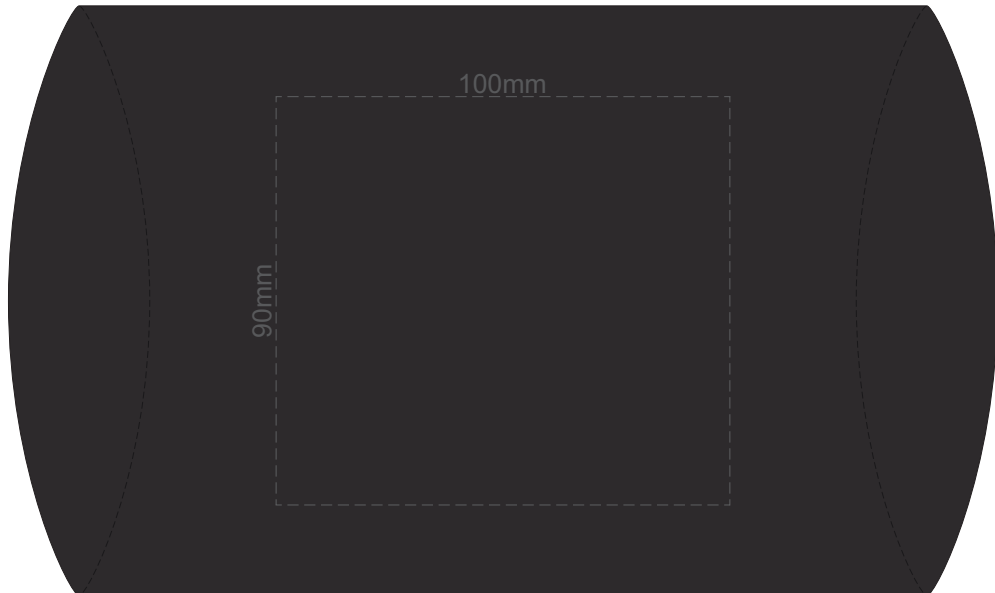

60% of Actual Size  
Screen Print  
(One colour only)

SIDE 1

SIDE 2

60% of Actual Size  
Digital Packaging Print

SIDE 1

SIDE 2

Digital Print is only available for white and natural option  
Artwork will be printed directly onto the product via CMYK printing (no white),  
colours will not be vibrant due to white ink not being available for this process.