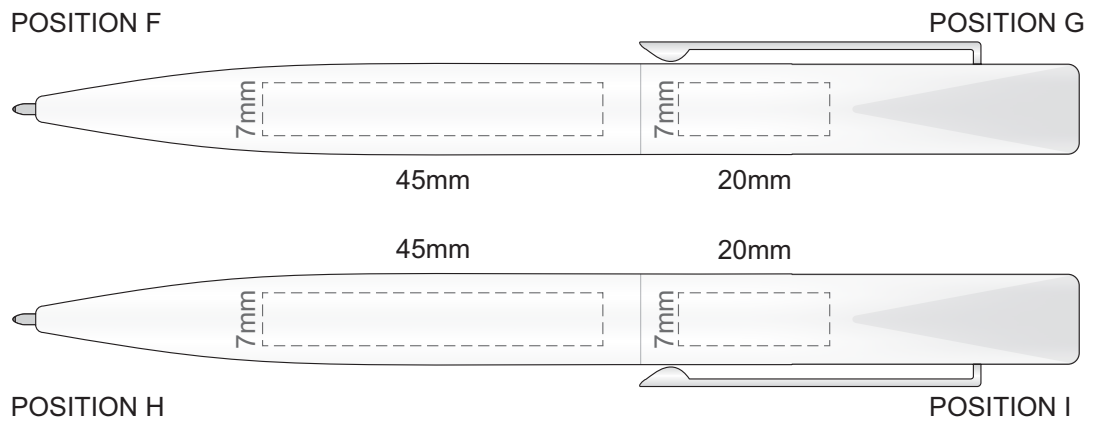

100% of Actual Size
Laser Engraving

-  Upper Barrel Laser engraves to an oxidised white
-  Lower Barrel Laser engraves to a mirror finish