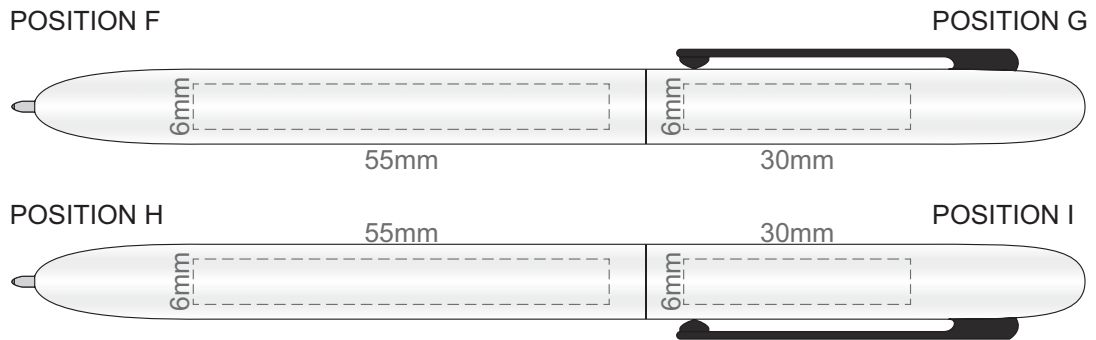

100% of Actual Size
Pad Print
Laser Engraving

 Upper Barrel Laser engraves to an oxidised white

 Lower Barrel Laser engraves to a mirror finish

100% of Actual Size
Direct Digital