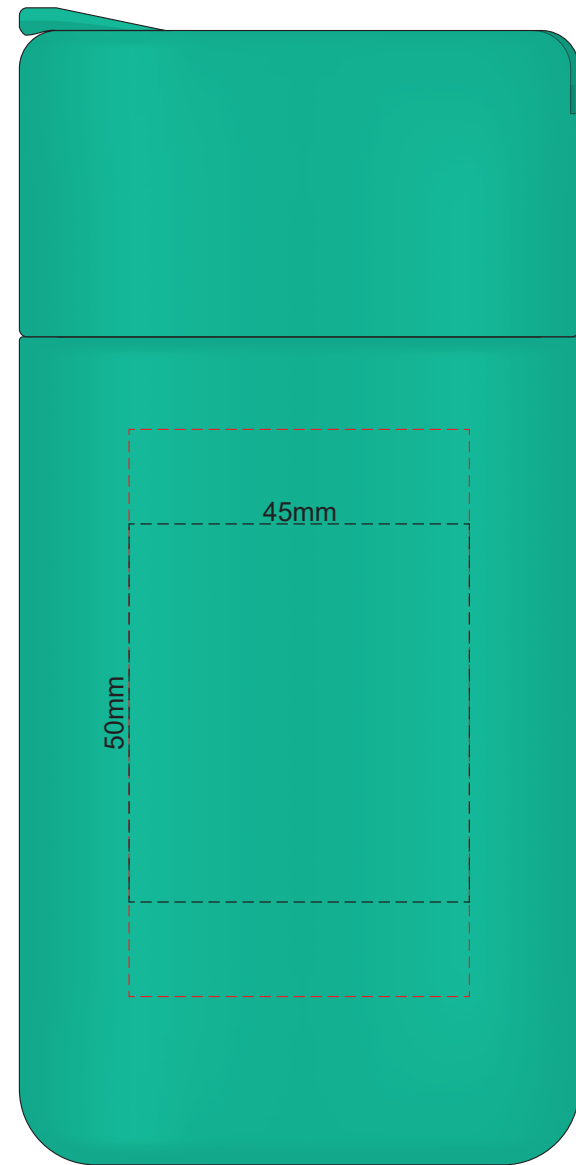

100% of Actual Size
Pad Print

Branding area can be moved anywhere within the red line.

100% of Actual Size
Pad Print

Branding area can be moved anywhere within the red line.

100% of Actual Size
Laser Engraving

Branding area can be moved **anywhere within the red line.**

Shiny Stainless Steel Finish

100% of Actual Size
Laser Engraving

Branding area can be moved **anywhere within the red line.**

Shiny Stainless Steel Finish

100% of Actual Size
Screen Print

202mm

Approximately 15mm unprintable area

75mm

Approximately 15mm unprintable area

Red Line = Exact opposites of the product
(centre artwork to the red line)

100% of Actual Size
Screen Print

Approximately 15mm unprintable area

75mm

202mm

Approximately 15mm unprintable area

Red Line = Exact opposites of the product
(centre artwork to the red line)

100% of Actual Size
Rotary Digital
(Gloss Finish)