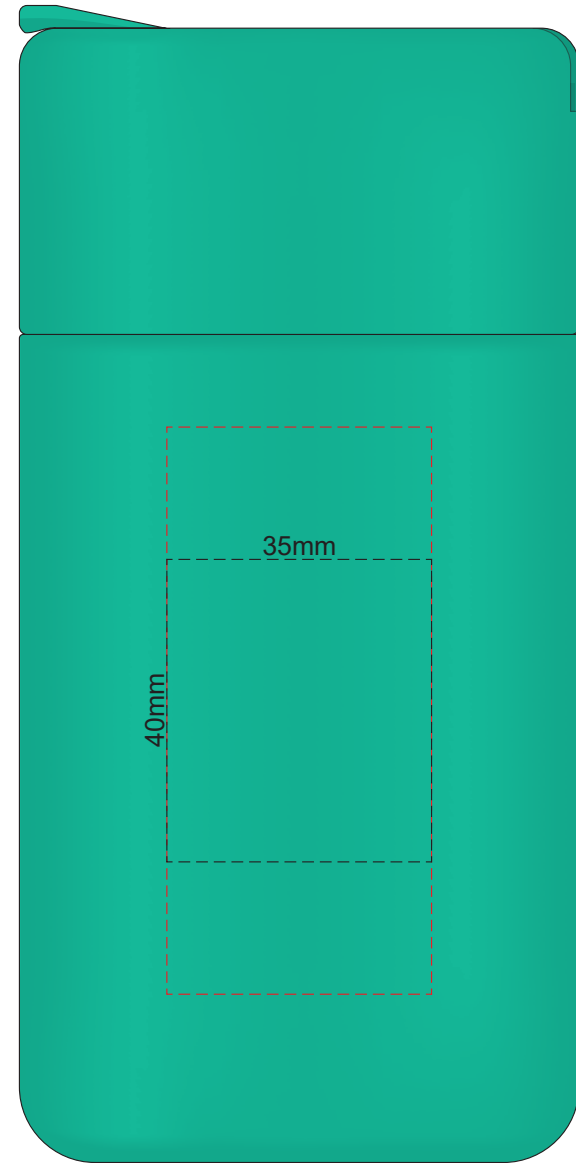

100% of Actual Size
Pad Print

Branding area can be moved anywhere within the red line.

100% of Actual Size
Pad Print

Branding area can be moved anywhere within the red line.

100% of Actual Size
Laser Engraving

Branding area can be moved **anywhere within the red line.**

Shiny Stainless Steel Finish

100% of Actual Size
Laser Engraving

Branding area can be moved **anywhere within the red line.**

Shiny Stainless Steel Finish

100% of Actual Size
Screen Print

202mm

Approximately 15mm unprintable area

75mm

Approximately 15mm unprintable area

Red Line = Exact opposites of the product
(centre artwork to the red line)

100% of Actual Size
Screen Print

Approximately 15mm unprintable area

75mm

202mm

Approximately 15mm unprintable area

Red Line = Exact opposites of the product
(centre artwork to the red line)

100% of Actual Size
Rotary Digital
(Gloss Finish)