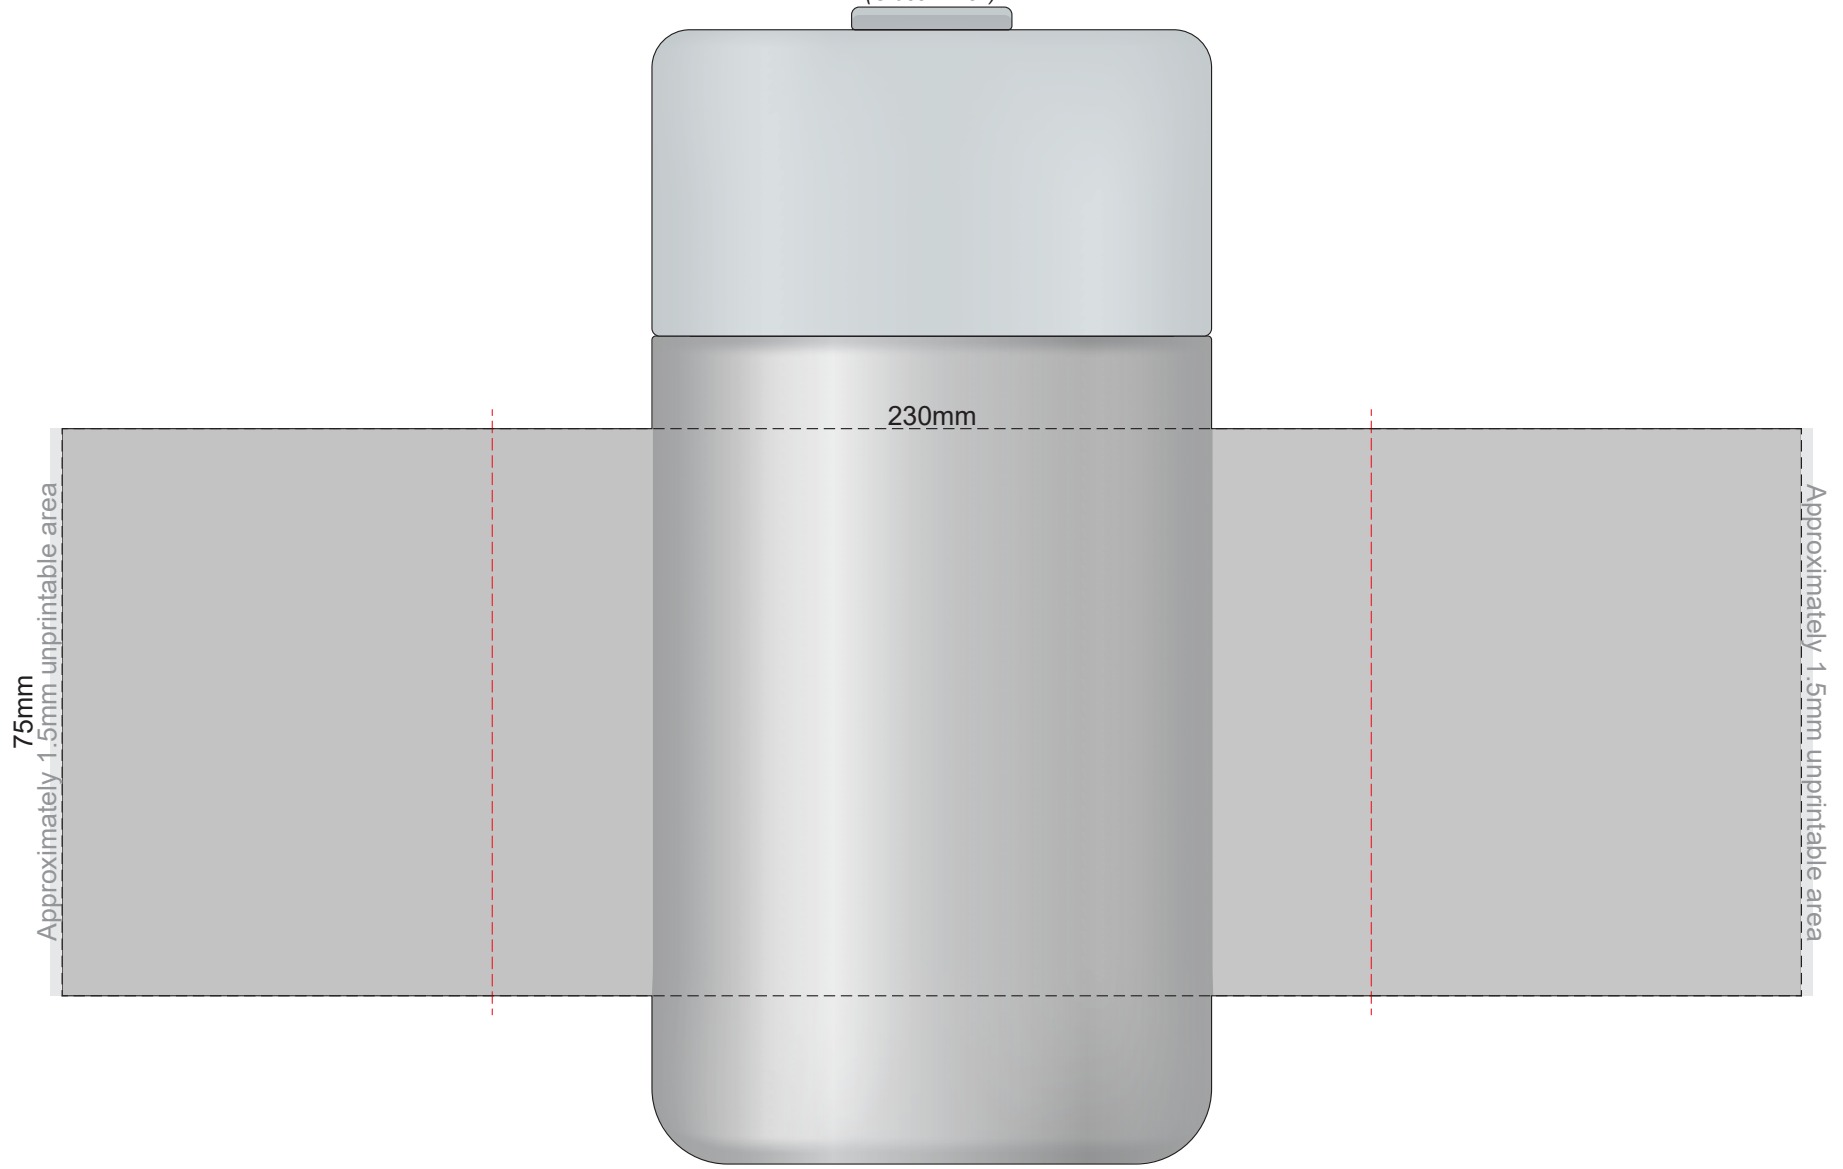

100% of Actual Size
Pad Print

Branding area can be moved anywhere within the red line.

100% of Actual Size
Pad Print

Branding area can be moved anywhere within the red line.

100% of Actual Size
Laser Engraving

100% of Actual Size
Screen Print

202mm

Approximately 15mm unprintable area

75mm

Approximately 15mm unprintable area

Red Line = Exact opposites of the product
(centre artwork to the red line)

100% of Actual Size
Screen Print

Approximately 15mm unprintable area

75mm

202mm

Approximately 15mm unprintable area

Red Line = Exact opposites of the product
(centre artwork to the red line)

100% of Actual Size
Rotary Digital
(Gloss Finish)

Red Line = Exact opposites of the product
(centre artwork to the red line)

100% of Actual Size
Rotary Digital
(Gloss Finish)

Red Line = Exact opposites of the product
(centre artwork to the red line)