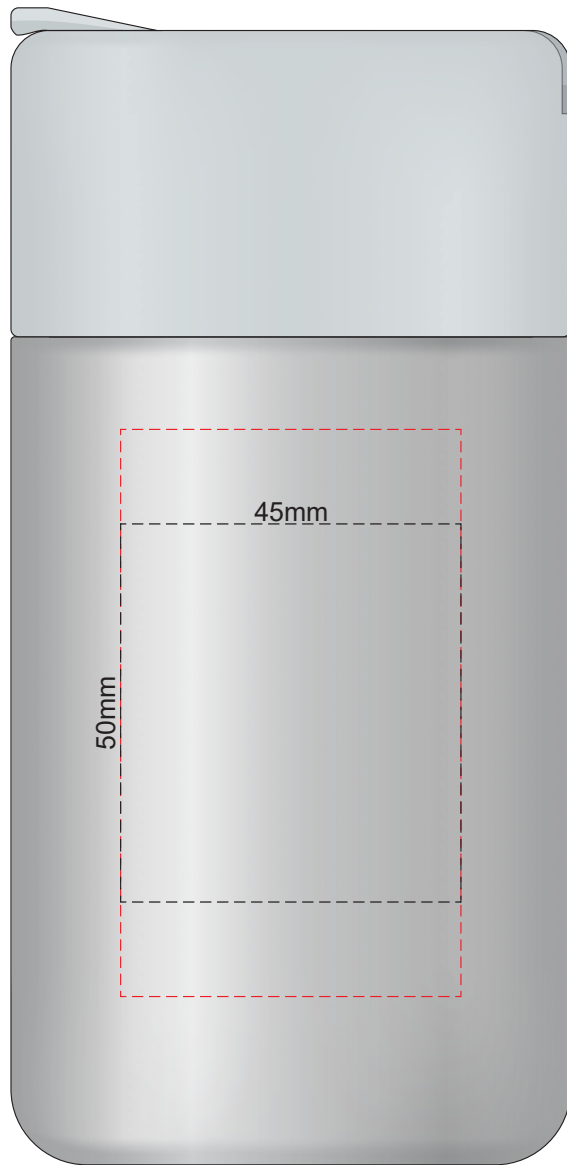

100% of Actual Size
Pad Print

Branding area can be moved anywhere within the red line.

100% of Actual Size
Pad Print

Branding area can be moved anywhere within the red line.

100% of Actual Size
Laser Engraving

Branding area can be moved **anywhere within the red line.**

Shiny Stainless Steel Finish

100% of Actual Size
Laser Engraving

Branding area can be moved **anywhere within the red line.**

Shiny Stainless Steel Finish

100% of Actual Size
Screen Print

202mm

Approximately 15mm unprintable area

75mm

Approximately 15mm unprintable area

Red Line = Exact opposites of the product
(centre artwork to the red line)

100% of Actual Size
Screen Print

Approximately 15mm unprintable area

75mm

202mm

Approximately 15mm unprintable area

Red Line = Exact opposites of the product
(centre artwork to the red line)

100% of Actual Size
Rotary Digital
(Gloss Finish)