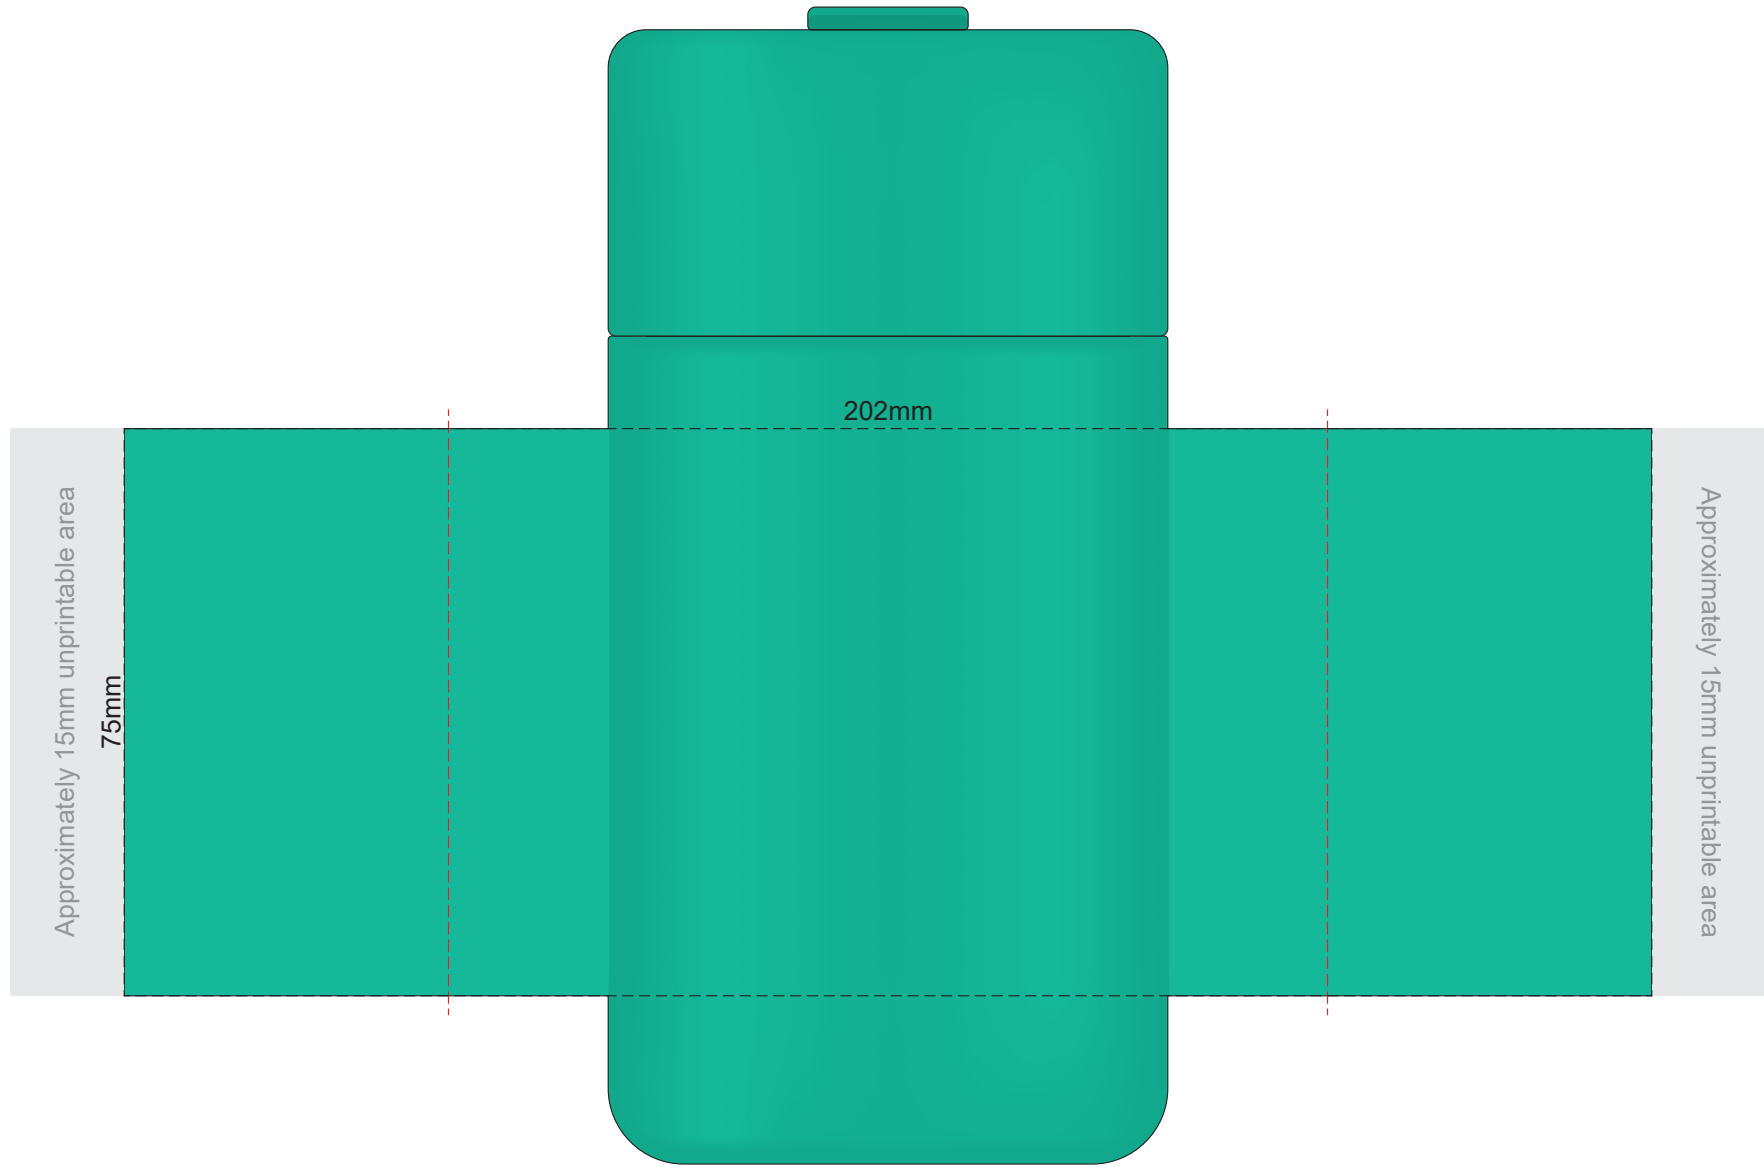

100% of Actual Size
Pad Print

Branding area can be moved anywhere within the red line.

100% of Actual Size
Pad Print

Branding area can be moved anywhere within the red line.

100% of Actual Size
Laser Engraving

100% of Actual Size
Screen Print

202mm

Approximately 15mm unprintable area

75mm

Approximately 15mm unprintable area

Red Line = Exact opposites of the product
(centre artwork to the red line)

100% of Actual Size
Screen Print

Approximately 15mm unprintable area

75mm

202mm

Approximately 15mm unprintable area

Red Line = Exact opposites of the product
(centre artwork to the red line)

100% of Actual Size
Rotary Digital
(Gloss Finish)

Red Line = Exact opposites of the product
(centre artwork to the red line)

100% of Actual Size
Rotary Digital
(Gloss Finish)

Red Line = Exact opposites of the product
(centre artwork to the red line)