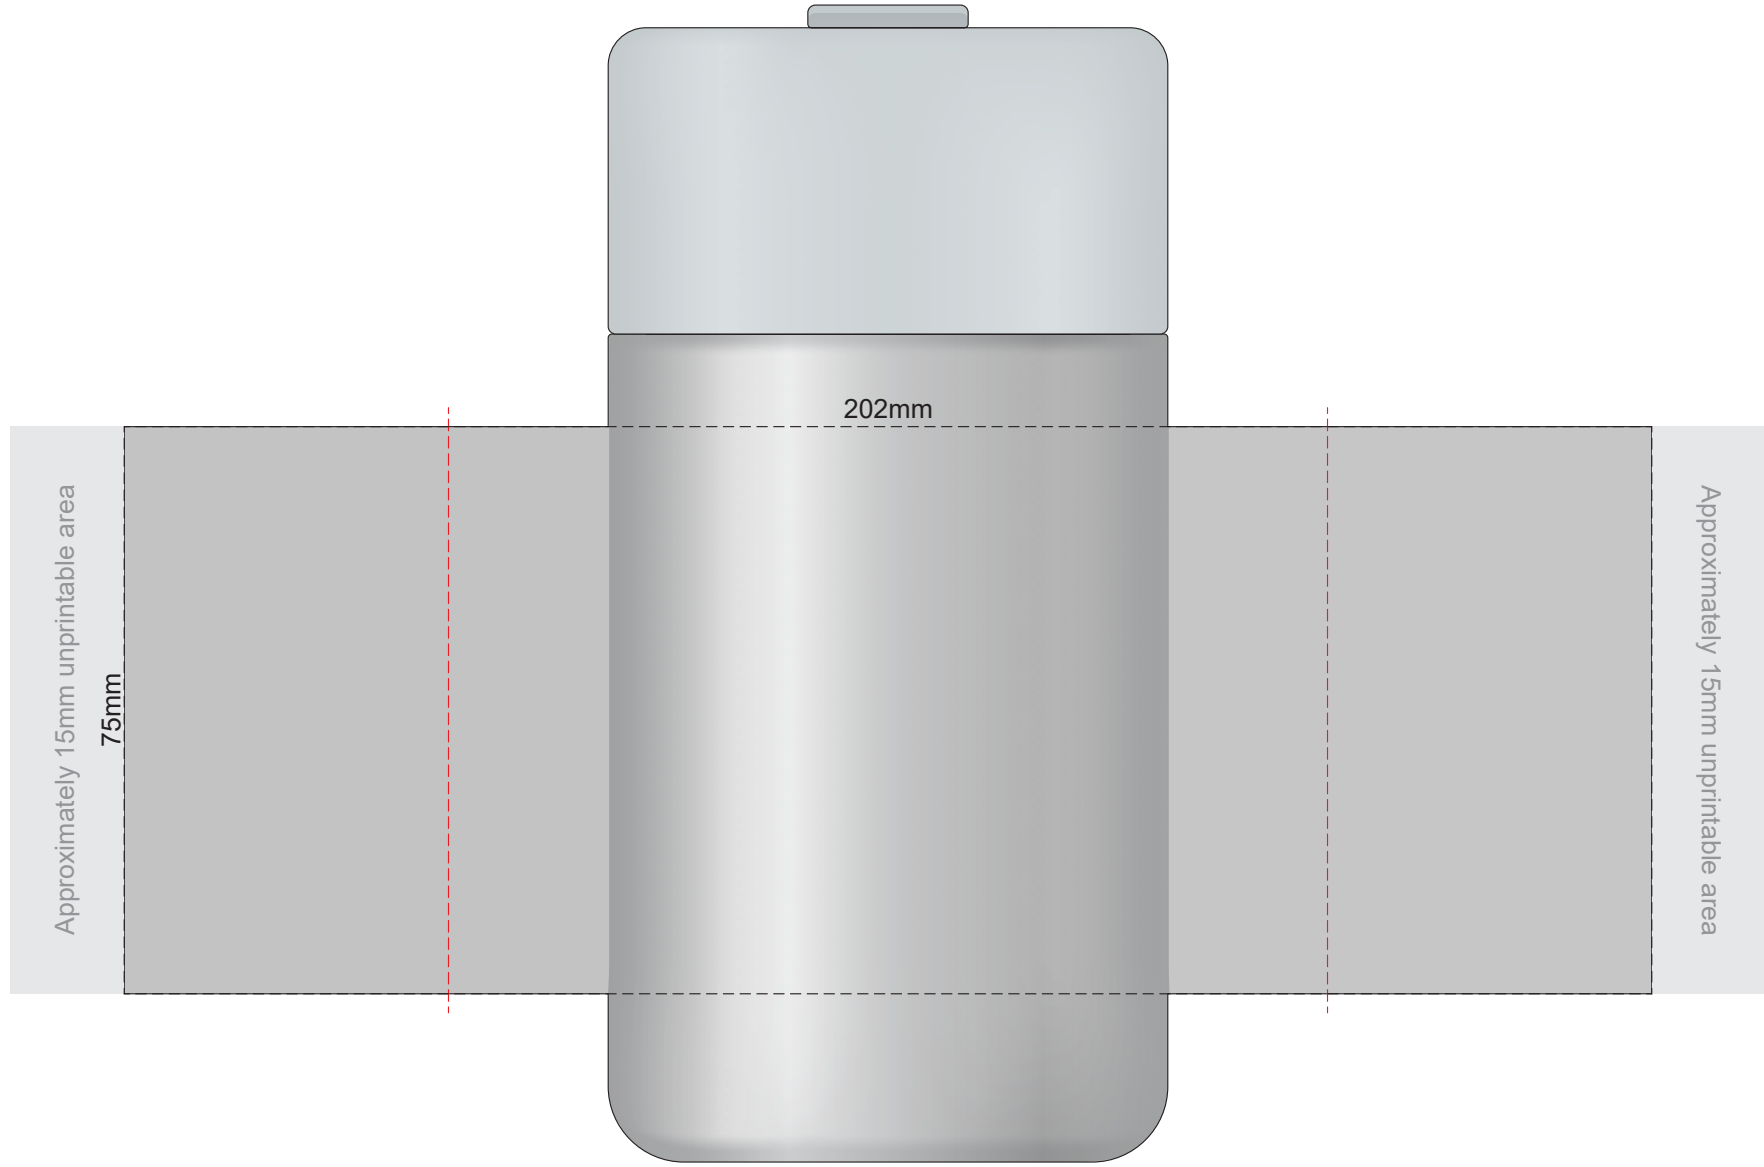

Branding area can be moved **anywhere within the red line.**

Shiny Stainless Steel Finish

100% of Actual Size
Laser Engraving

Branding area can be moved **anywhere within the red line.**

Shiny Stainless Steel Finish

100% of Actual Size
Screen Print

202mm

Approximately 15mm unprintable area

75mm

Approximately 15mm unprintable area

Red Line = Exact opposites of the product
(centre artwork to the red line)

100% of Actual Size
Screen Print

Approximately 15mm unprintable area

75mm

202mm

Approximately 15mm unprintable area

Red Line = Exact opposites of the product
(centre artwork to the red line)

100% of Actual Size
Rotary Digital
(Gloss Finish)

Red Line = Exact opposites of the product
(centre artwork to the red line)

100% of Actual Size
Rotary Digital
(Gloss Finish)

Red Line = Exact opposites of the product
(centre artwork to the red line)