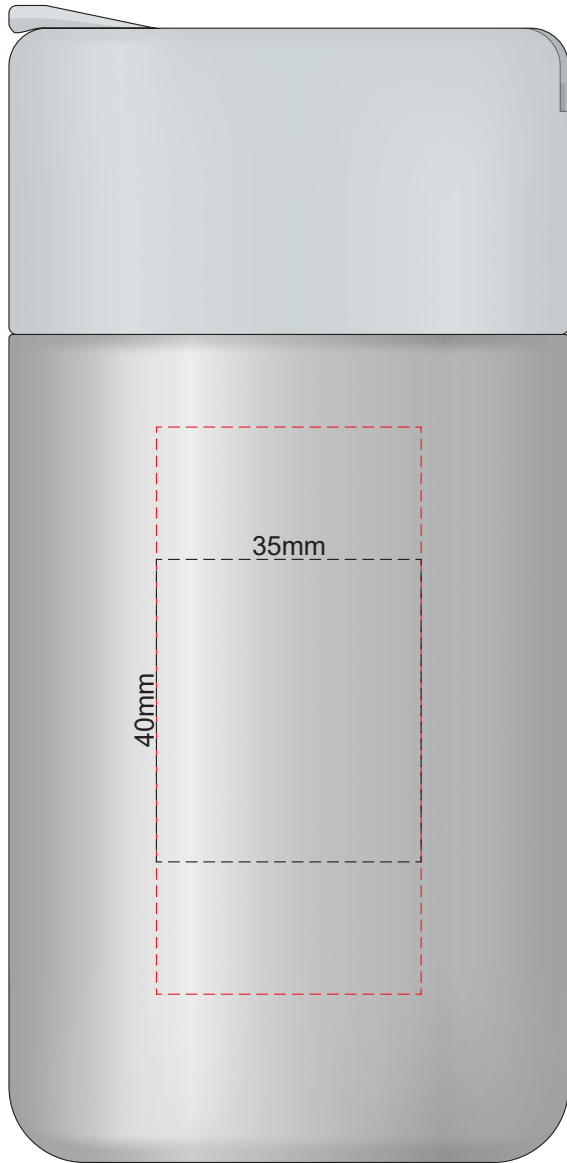

100% of Actual Size
Pad Print

Branding area can be moved anywhere within the red line.

100% of Actual Size
Pad Print

Branding area can be moved anywhere within the red line.

100% of Actual Size
Laser Engraving

Branding area can be moved **anywhere within the red line.**

Shiny Stainless Steel Finish

100% of Actual Size
Laser Engraving

Branding area can be moved **anywhere within the red line.**

Shiny Stainless Steel Finish

100% of Actual Size
Screen Print

202mm

Approximately 15mm unprintable area

75mm

Approximately 15mm unprintable area

Red Line = Exact opposites of the product
(centre artwork to the red line)

100% of Actual Size
Screen Print

Approximately 15mm unprintable area

75mm

202mm

Approximately 15mm unprintable area

Red Line = Exact opposites of the product
(centre artwork to the red line)

100% of Actual Size
Rotary Digital
(Gloss Finish)