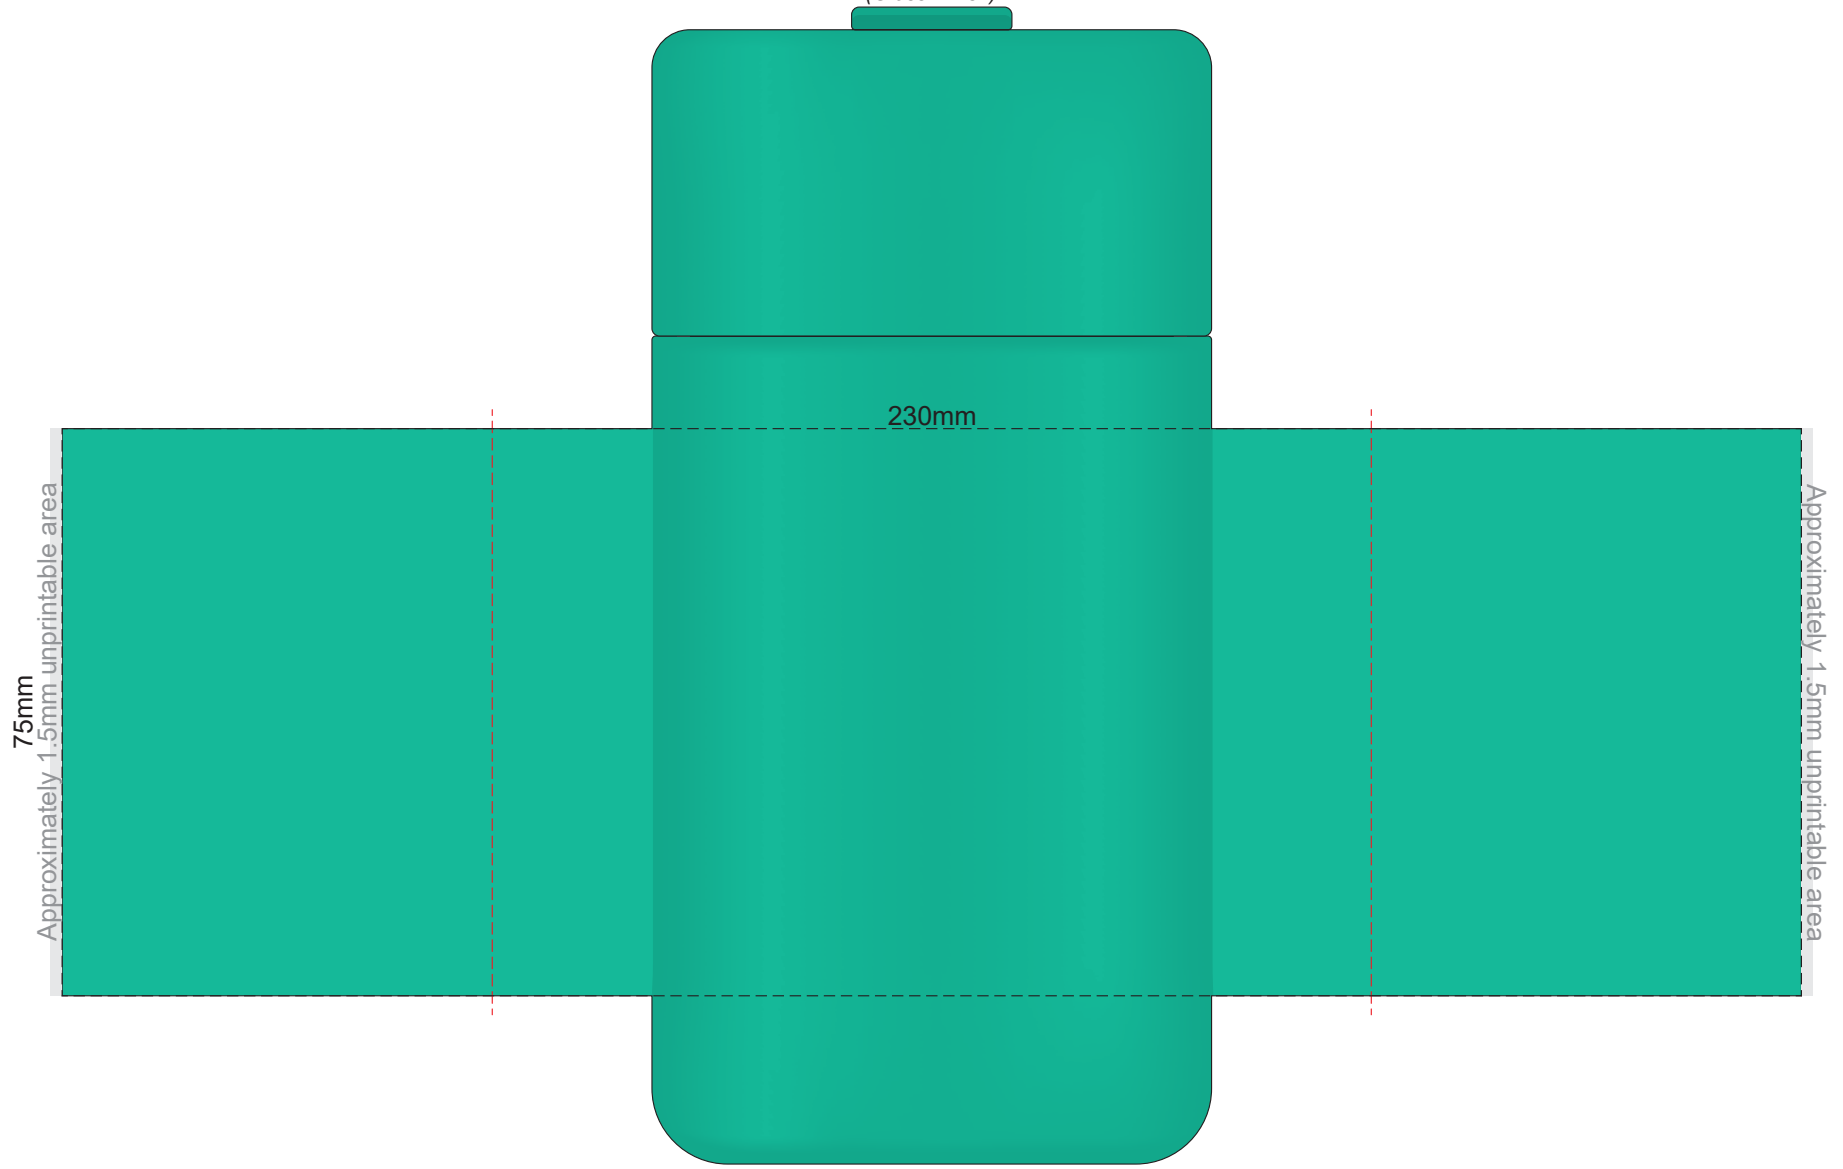

100% of Actual Size
Pad Print

Branding area can be moved anywhere within the red line.

100% of Actual Size
Pad Print

Branding area can be moved anywhere within the red line.

100% of Actual Size
Laser Engraving

100% of Actual Size
Screen Print

202mm

Approximately 15mm unprintable area

75mm

Approximately 15mm unprintable area

Red Line = Exact opposites of the product
(centre artwork to the red line)

100% of Actual Size
Screen Print

Approximately 15mm unprintable area

75mm

202mm

Approximately 15mm unprintable area

Red Line = Exact opposites of the product
(centre artwork to the red line)

100% of Actual Size
Rotary Digital
(Gloss Finish)

Red Line = Exact opposites of the product
(centre artwork to the red line)

100% of Actual Size
Rotary Digital
(Gloss Finish)

Red Line = Exact opposites of the product
(centre artwork to the red line)