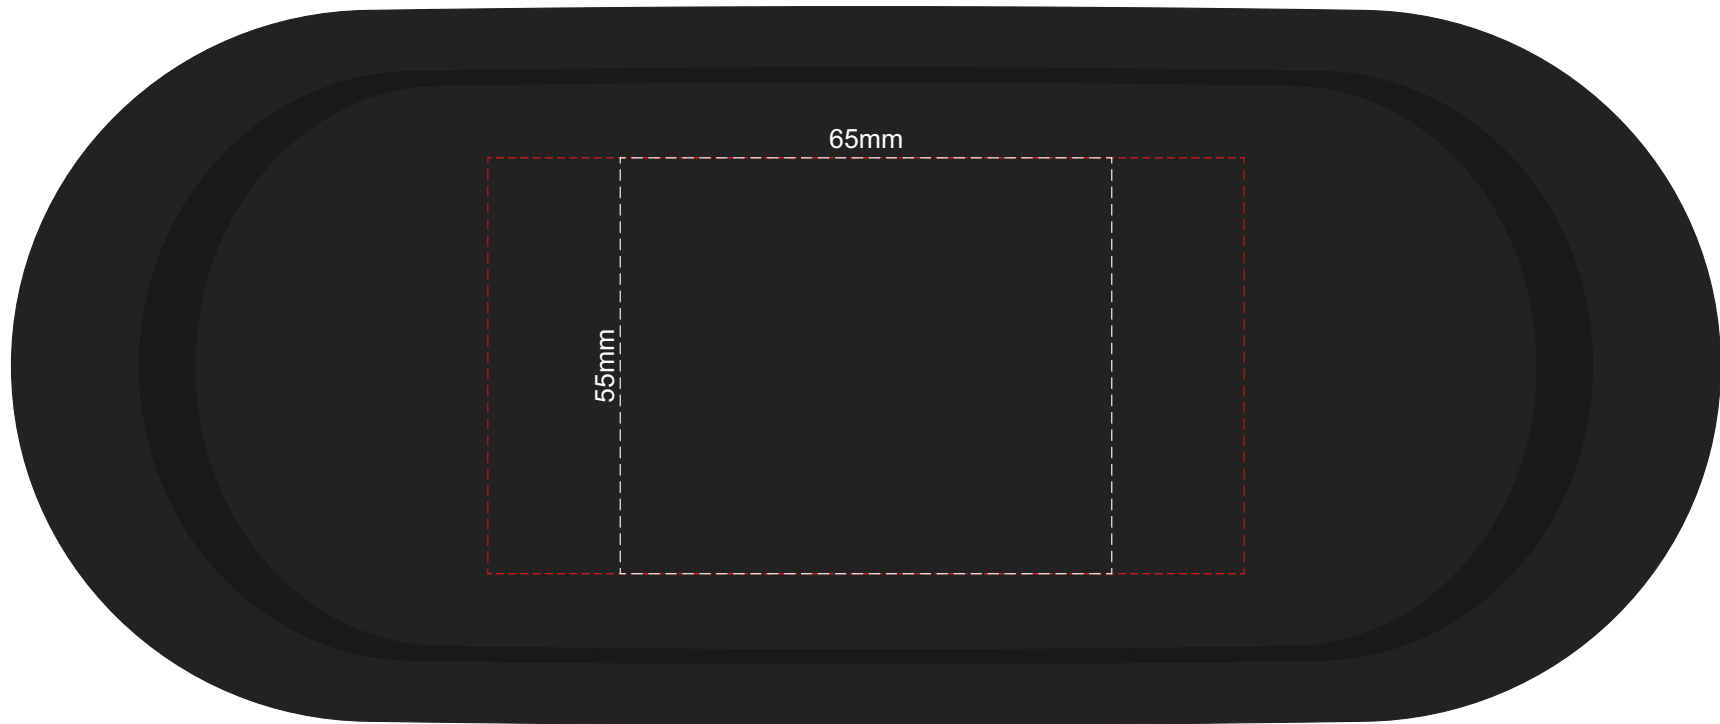

100% of Actual Size  
Pad Print

Branding area can be moved **anywhere within the red line.**

100% of Actual Size  
Laser Engraving

Branding area can be moved **anywhere within the red line.**

Shiny Stainless Steel Finish