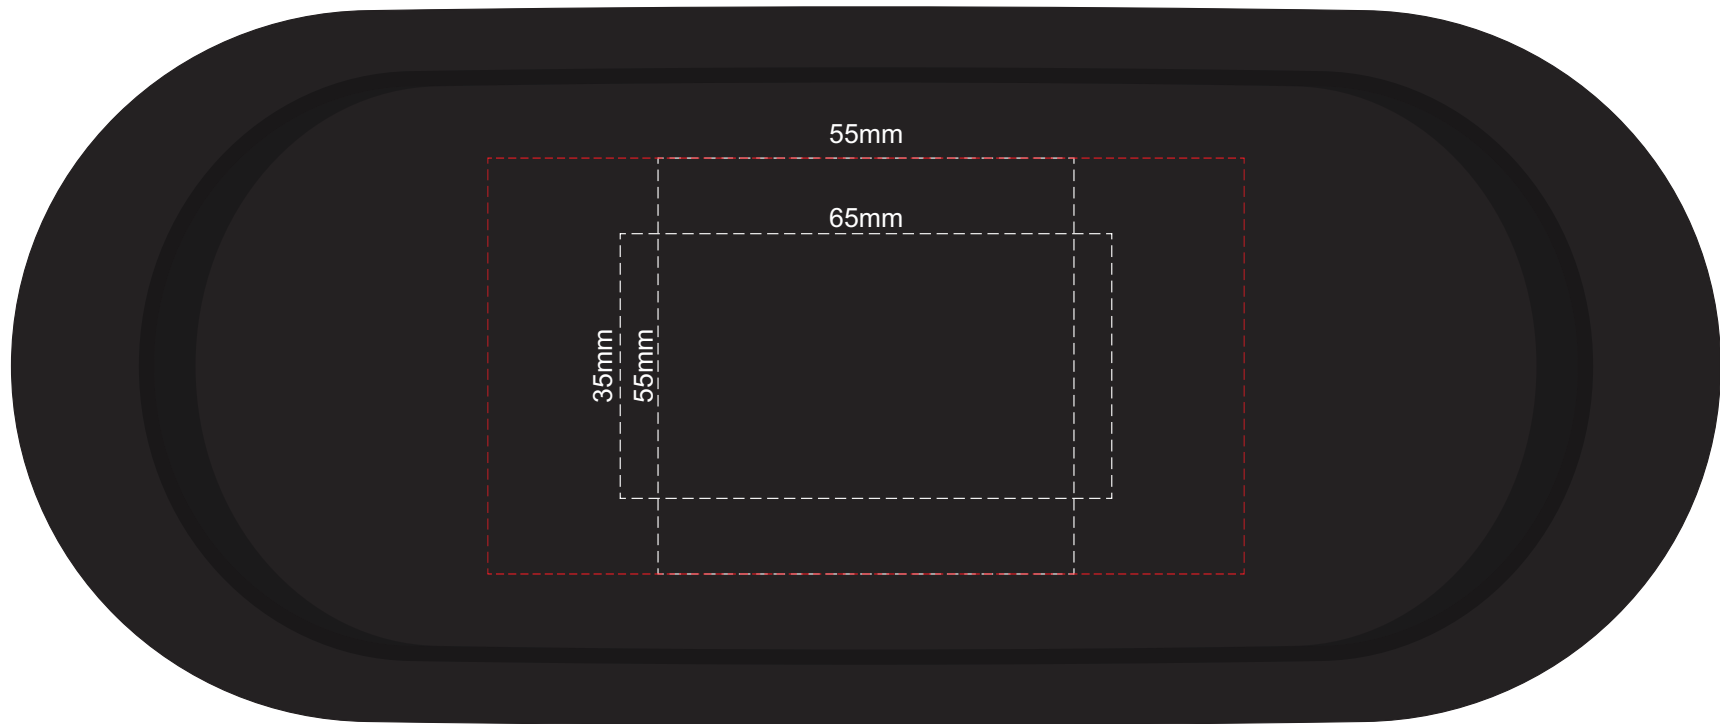

100% of Actual Size  
Pad Print

Branding area can be moved **anywhere within the red line.**

100% of Actual Size  
Laser Engraving

Branding area can be moved **anywhere within the red line.**

Shiny Stainless Steel Finish