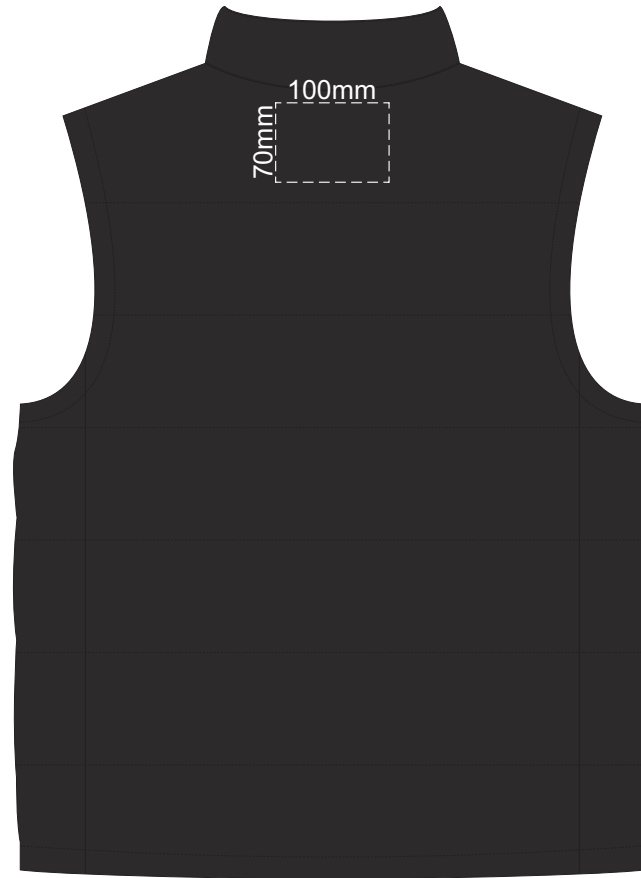

15% of Actual Size
Embroidery

FRONT EXTRA SMALL

BACK EXTRA SMALL

15% of Actual Size
Embroidery

FRONT SMALL

BACK EXTRA SMALL

15% of Actual Size
Embroidery

FRONT MEDIUM

BACK MEDIUM

15% of Actual Size
Embroidery

FRONT LARGE

BACK LARGE

15% of Actual Size
Embroidery

FRONT XL

BACK XL

15% of Actual Size
Embroidery

FRONT XXL

BACK XXL

15% of Actual Size
Embroidery

FRONT 3XL

BACK 3XL

15% of Actual Size
Embroidery

100mm
70mm

SWISS
PEAK

FRONT 4XL

100mm
70mm

BACK 4XL