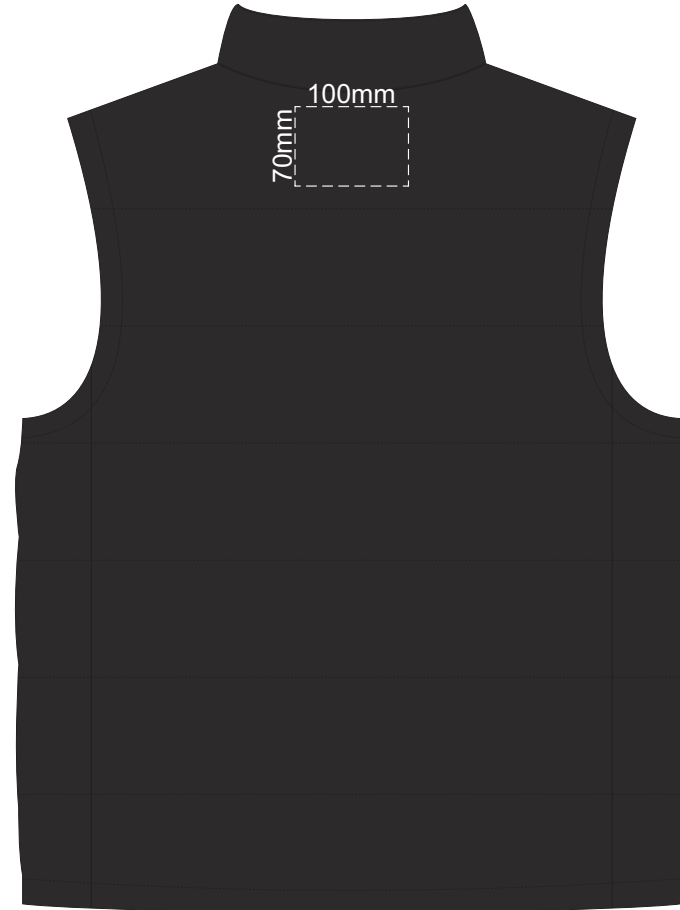

15% of Actual Size
Embroidery

FRONT EXTRA SMALL

BACK EXTRA SMALL

15% of Actual Size
Embroidery

FRONT SMALL

BACK EXTRA SMALL

15% of Actual Size
Embroidery

FRONT MEDIUM

BACK MEDIUM

15% of Actual Size
Embroidery

FRONT LARGE

BACK LARGE

15% of Actual Size
Embroidery

FRONT XL

BACK XL

15% of Actual Size
Embroidery

FRONT XXL

BACK XXL

15% of Actual Size
Embroidery

FRONT 3XL

BACK 3XL

15% of Actual Size
Embroidery

100mm
70mm

SWISS
PEAK

FRONT 4XL

100mm
70mm

BACK 4XL