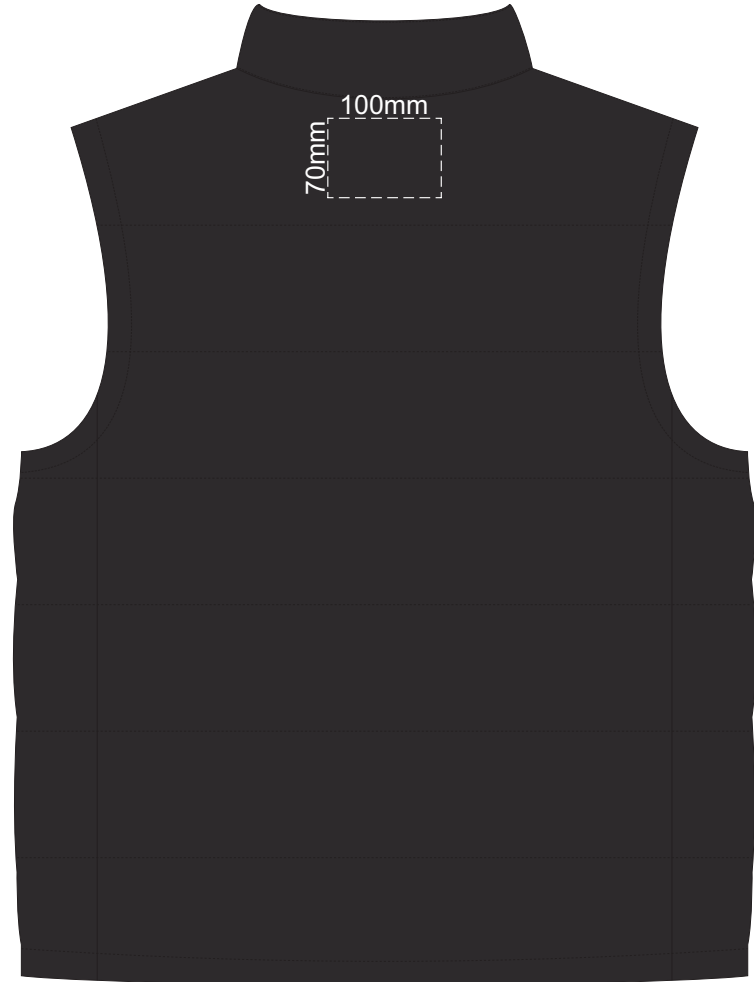

15% of Actual Size
Embroidery

FRONT EXTRA SMALL

BACK EXTRA SMALL

15% of Actual Size
Embroidery

FRONT SMALL

BACK EXTRA SMALL

15% of Actual Size
Embroidery

FRONT MEDIUM

BACK MEDIUM

15% of Actual Size
Embroidery

FRONT LARGE

BACK LARGE

15% of Actual Size
Embroidery

FRONT XL

BACK XL

15% of Actual Size
Embroidery

FRONT XXL

BACK XXL

15% of Actual Size
Embroidery

FRONT 3XL

BACK 3XL

15% of Actual Size
Embroidery

100mm
70mm

SWISS
PEAK

FRONT 4XL

100mm
70mm

BACK 4XL