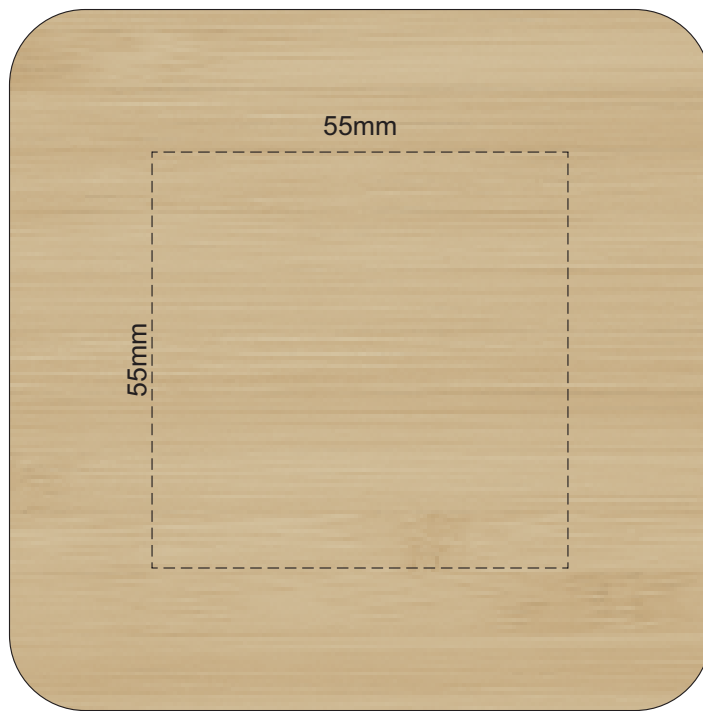

100% Actual size
Pad Print
Laser Engraving

PRINT AREA

This product is a natural material,
please allow for variances in grain pattern and branding.

 Laser engraves to a natural etch

100% Actual size
Direct Digital

PRINT AREA