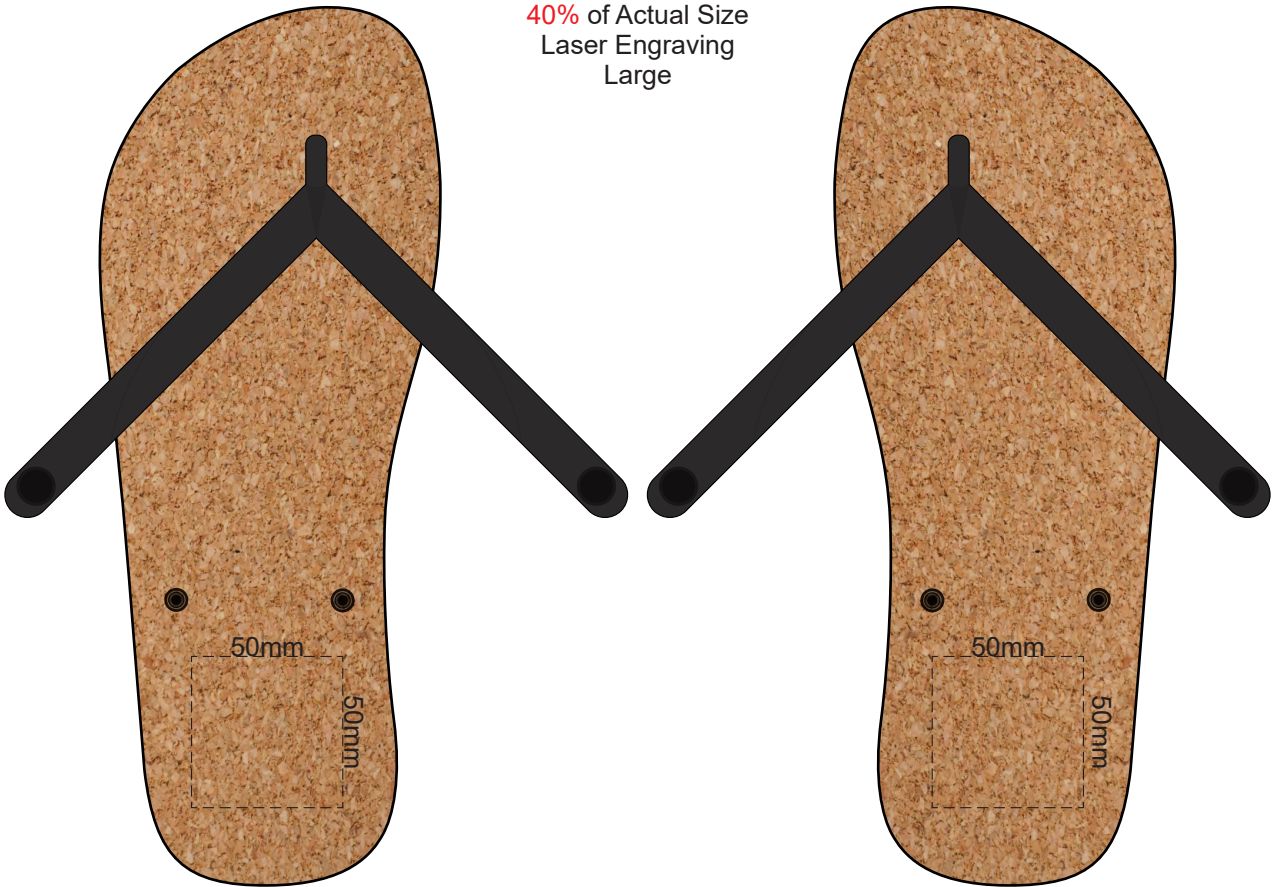

40% of Actual Size
Pad Print
(One colour only)
Small

40% of Actual Size
Laser Engraving
Small

This product is a natural material, please allow for variances in grain pattern and branding.

 Laser engraves to a natural etch

40% of Actual Size
Pad Print
(One colour only)
Medium

40% of Actual Size
Laser Engraving
Medium

This product is a natural material, please allow for variances in grain pattern and branding.

 Laser engraves to a natural etch

40% of Actual Size
Pad Print
(One colour only)
Large

40% of Actual Size
Laser Engraving
Large

This product is a natural material, please allow for variances in grain pattern and branding.

Laser engraves to a natural etch

40% of Actual Size
Pad Print
(One colour only)
Extra Large

40% of Actual Size
Laser Engraving
Extra Large

This product is a natural material, please allow for variances in grain pattern and branding.

 Laser engraves to a natural etch