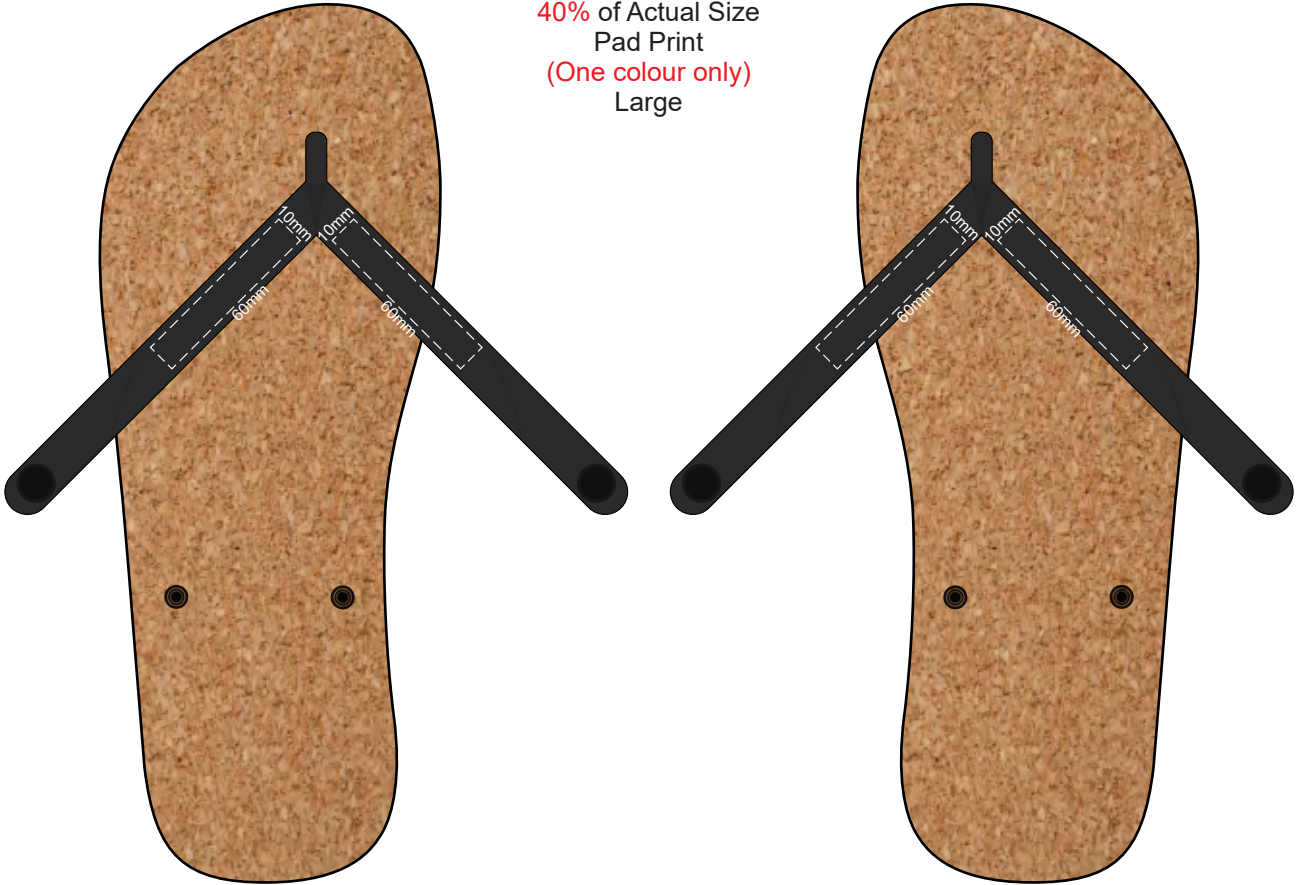

40% of Actual Size
Pad Print
(One colour only)
Small

40% of Actual Size
Laser Engraving
Small

This product is a natural material, please allow for variances in grain pattern and branding.

 Laser engraves to a natural etch

40% of Actual Size
Pad Print
(One colour only)
Medium

40% of Actual Size
Laser Engraving
Medium

This product is a natural material, please allow for variances in grain pattern and branding.

 Laser engraves to a natural etch

40% of Actual Size
Pad Print
(One colour only)
Large

40% of Actual Size
Laser Engraving
Large

This product is a natural material, please allow for variances in grain pattern and branding.

Laser engraves to a natural etch

40% of Actual Size
Pad Print
(One colour only)
Extra Large

40% of Actual Size
Laser Engraving
Extra Large

This product is a natural material, please allow for variances in grain pattern and branding.

 Laser engraves to a natural etch