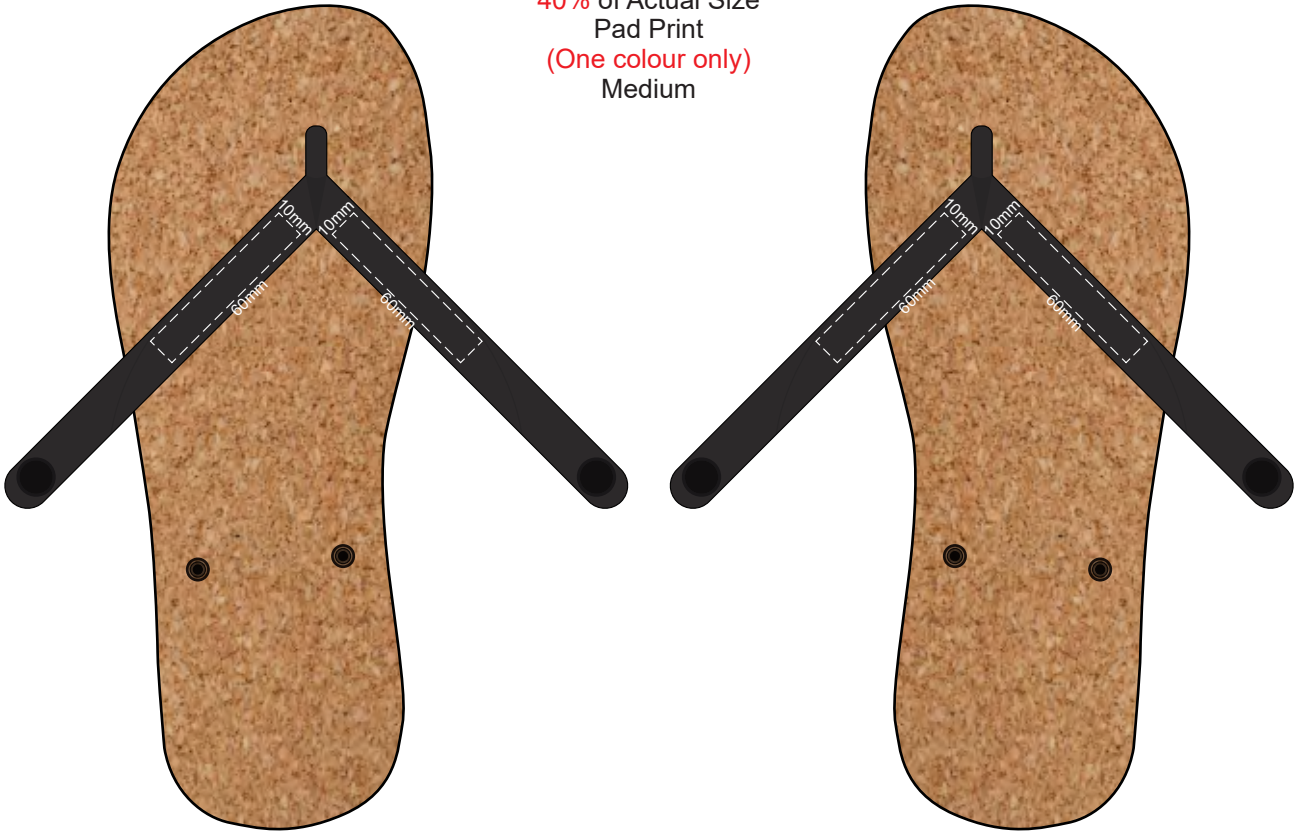

40% of Actual Size
Pad Print
(One colour only)
Small

40% of Actual Size
Laser Engraving
Small

This product is a natural material, please allow for variances in grain pattern and branding.

 Laser engraves to a natural etch

40% of Actual Size
Pad Print
(One colour only)
Medium

40% of Actual Size
Laser Engraving
Medium

This product is a natural material, please allow for variances in grain pattern and branding.

 Laser engraves to a natural etch

40% of Actual Size
Pad Print
(One colour only)
Large

40% of Actual Size
Laser Engraving
Large

This product is a natural material, please allow for variances in grain pattern and branding.

Laser engraves to a natural etch

40% of Actual Size
Pad Print
(One colour only)
Extra Large

40% of Actual Size
Laser Engraving
Extra Large

This product is a natural material, please allow for variances in grain pattern and branding.

 Laser engraves to a natural etch