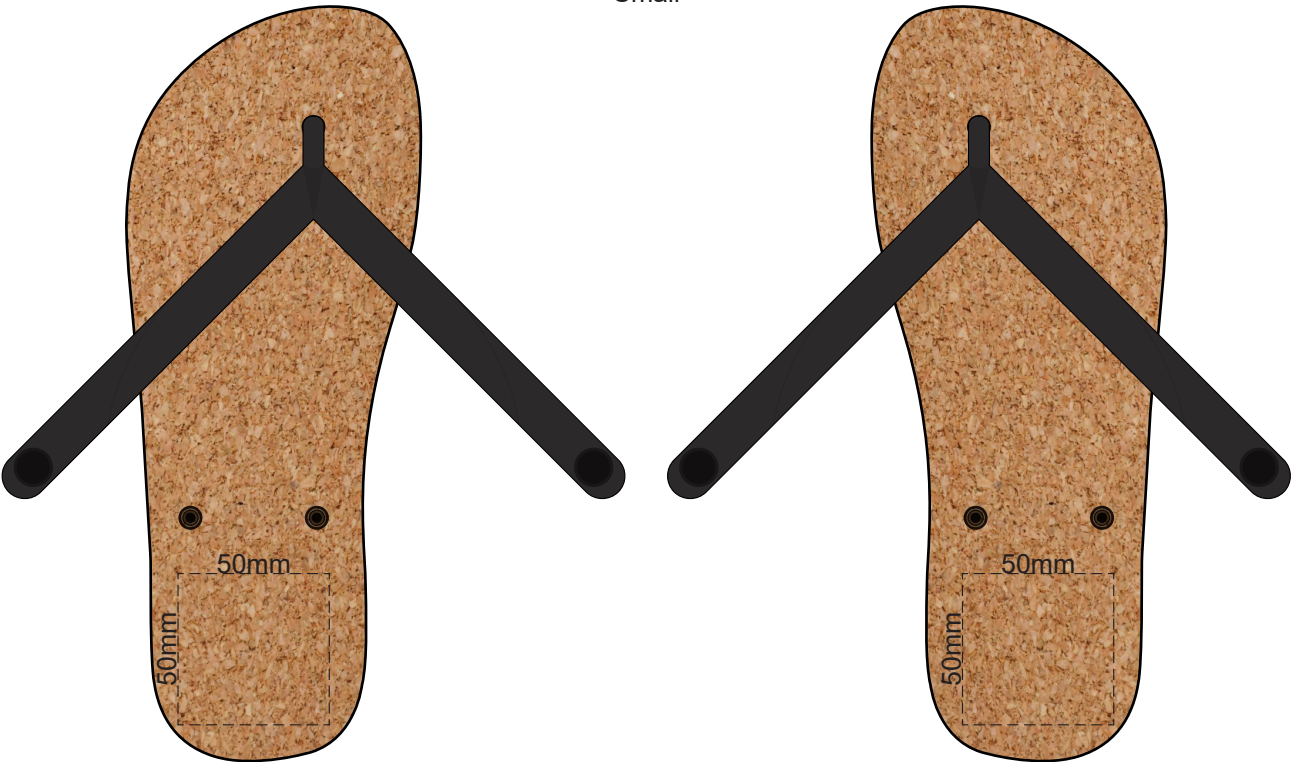

40% of Actual Size
Pad Print
(One colour only)
Small

40% of Actual Size
Laser Engraving
Small

This product is a natural material, please allow for variances in grain pattern and branding.

 Laser engraves to a natural etch

40% of Actual Size
Pad Print
(One colour only)
Medium

40% of Actual Size
Laser Engraving
Medium

This product is a natural material, please allow for variances in grain pattern and branding.

 Laser engraves to a natural etch

40% of Actual Size
Pad Print
(One colour only)
Large

40% of Actual Size
Laser Engraving
Large

This product is a natural material, please allow for variances in grain pattern and branding.

Laser engraves to a natural etch

40% of Actual Size
Pad Print
(One colour only)
Extra Large

40% of Actual Size
Laser Engraving
Extra Large

This product is a natural material, please allow for variances in grain pattern and branding.

 Laser engraves to a natural etch