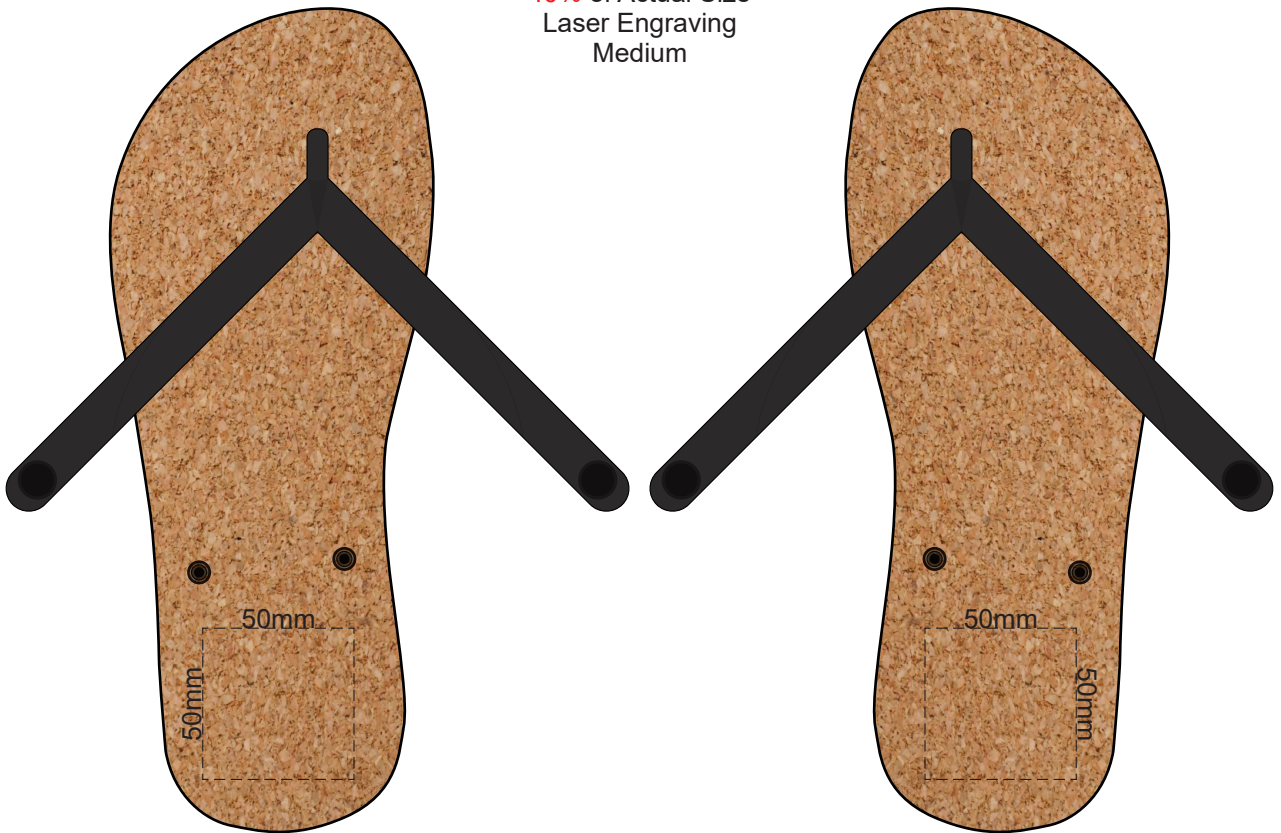

40% of Actual Size
Pad Print
(One colour only)
Small

40% of Actual Size
Laser Engraving
Small

This product is a natural material, please allow for variances in grain pattern and branding.

 Laser engraves to a natural etch

40% of Actual Size
Pad Print
(One colour only)
Medium

40% of Actual Size
Laser Engraving
Medium

This product is a natural material, please allow for variances in grain pattern and branding.

 Laser engraves to a natural etch

40% of Actual Size
Pad Print
(One colour only)
Large

40% of Actual Size
Laser Engraving
Large

This product is a natural material, please allow for variances in grain pattern and branding.

Laser engraves to a natural etch

40% of Actual Size
Pad Print
(One colour only)
Extra Large

40% of Actual Size
Laser Engraving
Extra Large

This product is a natural material, please allow for variances in grain pattern and branding.

 Laser engraves to a natural etch