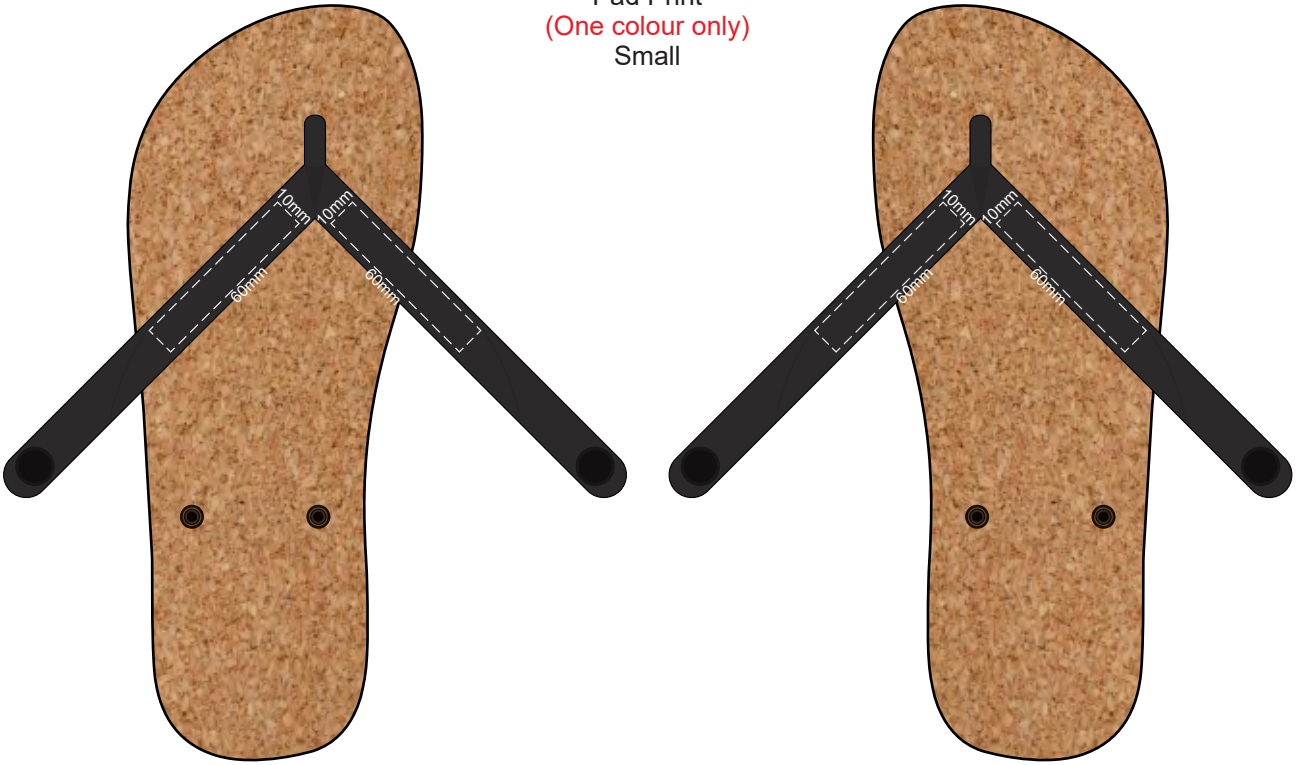

40% of Actual Size
Pad Print
(One colour only)
Small

40% of Actual Size
Laser Engraving
Small

This product is a natural material, please allow for variances in grain pattern and branding.

 Laser engraves to a natural etch

40% of Actual Size
Pad Print
(One colour only)
Medium

40% of Actual Size
Laser Engraving
Medium

This product is a natural material, please allow for variances in grain pattern and branding.

 Laser engraves to a natural etch

40% of Actual Size
Pad Print
(One colour only)
Large

40% of Actual Size
Laser Engraving
Large

This product is a natural material, please allow for variances in grain pattern and branding.

Laser engraves to a natural etch

40% of Actual Size
Pad Print
(One colour only)
Extra Large

40% of Actual Size
Laser Engraving
Extra Large

This product is a natural material, please allow for variances in grain pattern and branding.

 Laser engraves to a natural etch