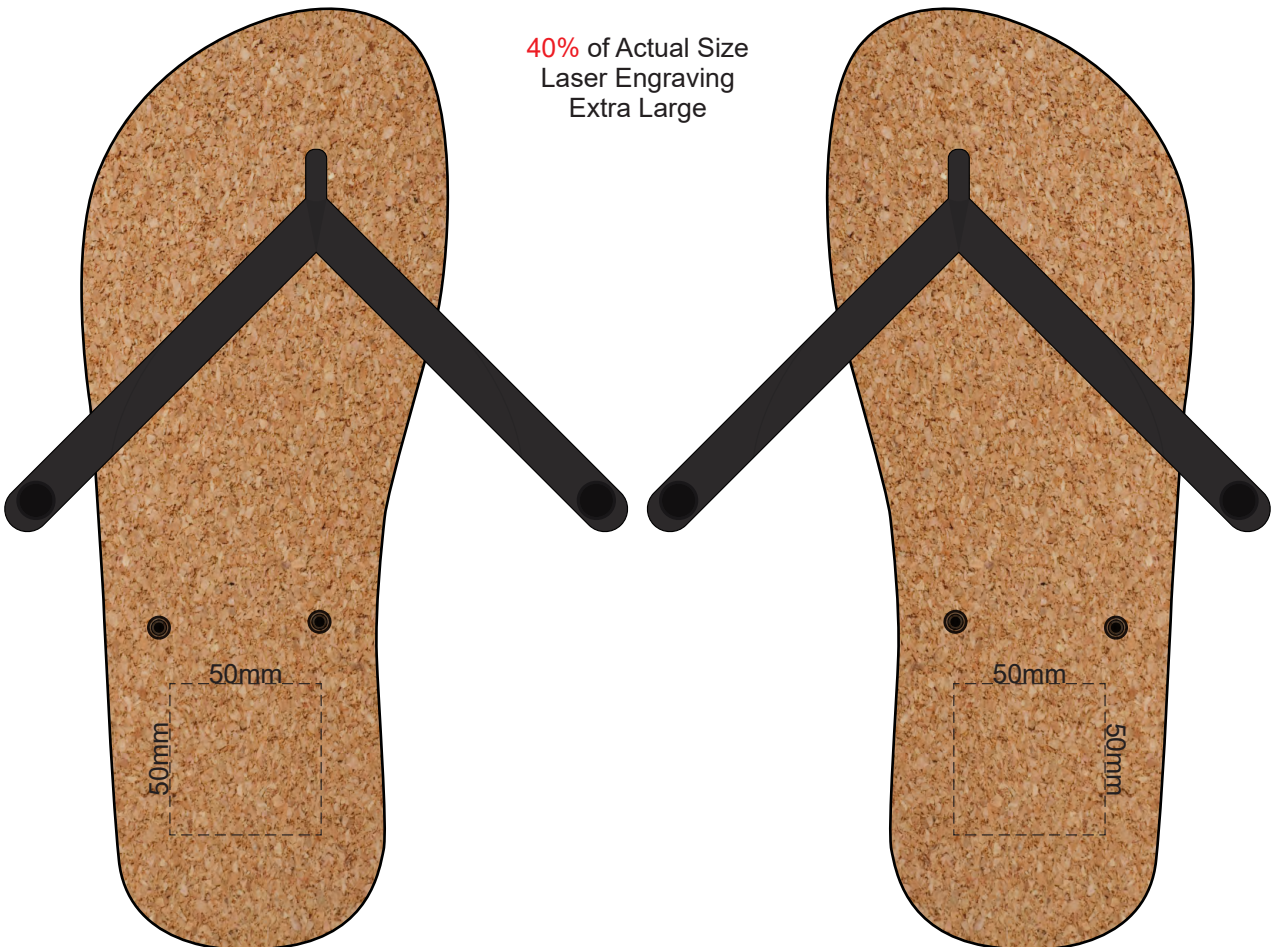

40% of Actual Size
Pad Print
(One colour only)
Small

40% of Actual Size
Laser Engraving
Small

This product is a natural material, please allow for variances in grain pattern and branding.

 Laser engraves to a natural etch

40% of Actual Size
Pad Print
(One colour only)
Medium

40% of Actual Size
Laser Engraving
Medium

This product is a natural material, please allow for variances in grain pattern and branding.

 Laser engraves to a natural etch

40% of Actual Size
Pad Print
(One colour only)
Large

40% of Actual Size
Laser Engraving
Large

This product is a natural material, please allow for variances in grain pattern and branding.

Laser engraves to a natural etch

40% of Actual Size
Pad Print
(One colour only)
Extra Large

40% of Actual Size
Laser Engraving
Extra Large

This product is a natural material, please allow for variances in grain pattern and branding.

 Laser engraves to a natural etch