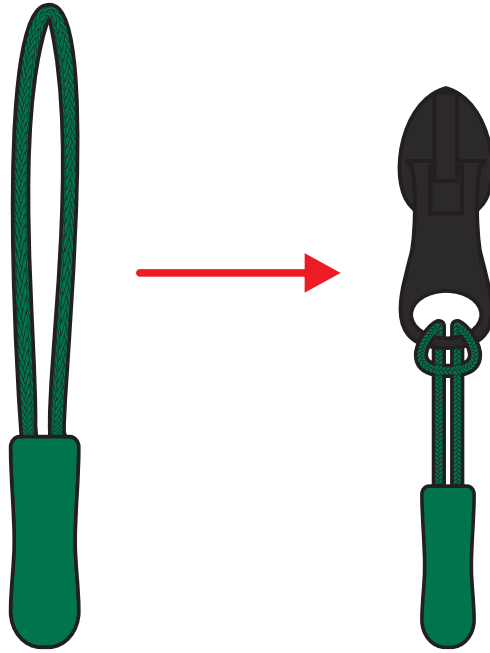

MENS 4XL BACK

COLOURED PLASTIC PULLERS
(OPTIONAL EXTRAS)

Pullers visualization when assembled