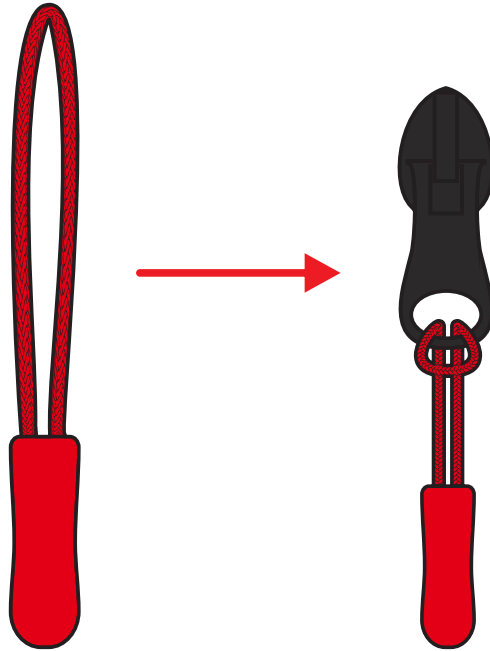

BACK MENS 4XL

COLOURED PLASTIC PULLERS
(OPTIONAL EXTRAS)

Pullers visualization when assembled