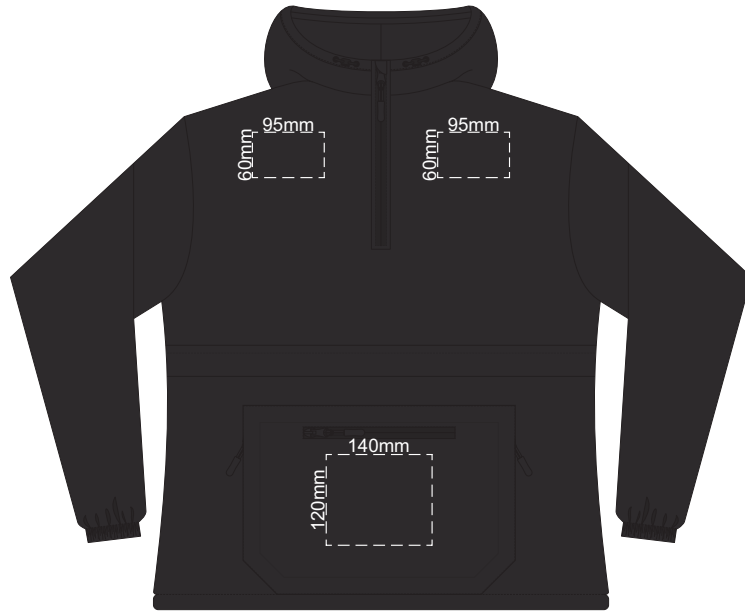

STANDARD  
PULLER COLOUR

OPTIONAL EXTRA  
PULLER COLOURS

10% of Actual Size  
Colourflex Transfer  
Faux Embroidery

**FRONT WOMENS XS**

10% of Actual Size  
Colourflex Transfer  
Faux Embroidery

**BACK WOMENS XS**

STANDARD  
PULLER COLOUR

OPTIONAL EXTRA  
PULLER COLOURS

10% of Actual Size  
Colourflex Transfer  
Faux Embroidery

**FRONT WOMENS SMALL**

10% of Actual Size  
Colourflex Transfer  
Faux Embroidery

**BACK WOMENS SMALL**

STANDARD  
PULLER COLOUR

OPTIONAL EXTRA  
PULLER COLOURS

10% of Actual Size  
Colourflex Transfer  
Faux Embroidery

**FRONT WOMENS MEDIUM**

10% of Actual Size  
Colourflex Transfer  
Faux Embroidery

**BACK WOMENS MEDIUM**

STANDARD  
PULLER COLOUR

OPTIONAL EXTRA  
PULLER COLOURS

10% of Actual Size  
Colourflex Transfer  
Faux Embroidery

**FRONT WOMENS LARGE**

10% of Actual Size  
Colourflex Transfer  
Faux Embroidery

**BACK WOMENS LARGE**