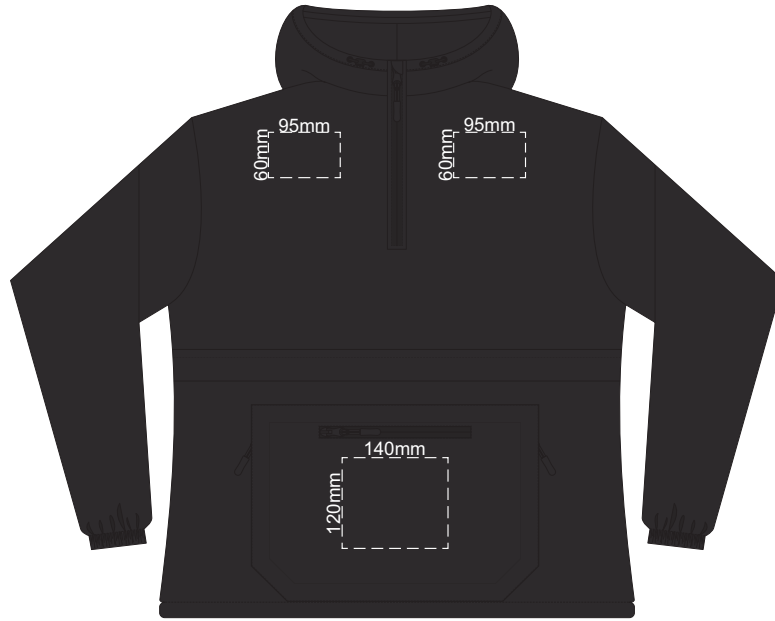

STANDARD  
PULLER COLOUR

OPTIONAL EXTRA  
PULLER COLOURS

10% of Actual Size  
Colourflex Transfer  
Faux Embroidery

**FRONT WOMENS XS**

10% of Actual Size  
Colourflex Transfer  
Faux Embroidery

**BACK WOMENS XS**

STANDARD  
PULLER COLOUR

OPTIONAL EXTRA  
PULLER COLOURS

10% of Actual Size  
Colourflex Transfer  
Faux Embroidery

**FRONT WOMENS SMALL**

10% of Actual Size  
Colourflex Transfer  
Faux Embroidery

**BACK WOMENS SMALL**

STANDARD  
PULLER COLOUR

OPTIONAL EXTRA  
PULLER COLOURS

10% of Actual Size  
Colourflex Transfer  
Faux Embroidery

**FRONT WOMENS MEDIUM**

10% of Actual Size  
Colourflex Transfer  
Faux Embroidery

**BACK WOMENS MEDIUM**

STANDARD  
PULLER COLOUR

OPTIONAL EXTRA  
PULLER COLOURS

10% of Actual Size  
Colourflex Transfer  
Faux Embroidery

**FRONT WOMENS LARGE**

10% of Actual Size  
Colourflex Transfer  
Faux Embroidery

**BACK WOMENS LARGE**