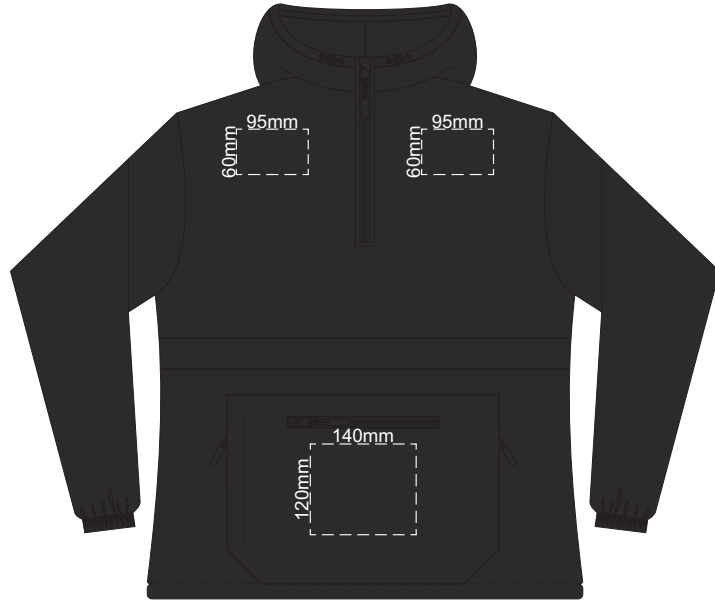

STANDARD  
PULLER COLOUR

OPTIONAL EXTRA  
PULLER COLOURS

10% of Actual Size  
Colourflex Transfer  
Faux Embroidery

**FRONT WOMENS XS**

10% of Actual Size  
Colourflex Transfer  
Faux Embroidery

**BACK WOMENS XS**

STANDARD  
PULLER COLOUR

OPTIONAL EXTRA  
PULLER COLOURS

10% of Actual Size  
Colourflex Transfer  
Faux Embroidery

**FRONT WOMENS SMALL**

10% of Actual Size  
Colourflex Transfer  
Faux Embroidery

**BACK WOMENS SMALL**

STANDARD  
PULLER COLOUR

OPTIONAL EXTRA  
PULLER COLOURS

10% of Actual Size  
Colourflex Transfer  
Faux Embroidery

**FRONT WOMENS MEDIUM**

10% of Actual Size  
Colourflex Transfer  
Faux Embroidery

**BACK WOMENS MEDIUM**

STANDARD  
PULLER COLOUR

OPTIONAL EXTRA  
PULLER COLOURS

10% of Actual Size  
Colourflex Transfer  
Faux Embroidery

**FRONT WOMENS LARGE**

10% of Actual Size  
Colourflex Transfer  
Faux Embroidery

**BACK WOMENS LARGE**