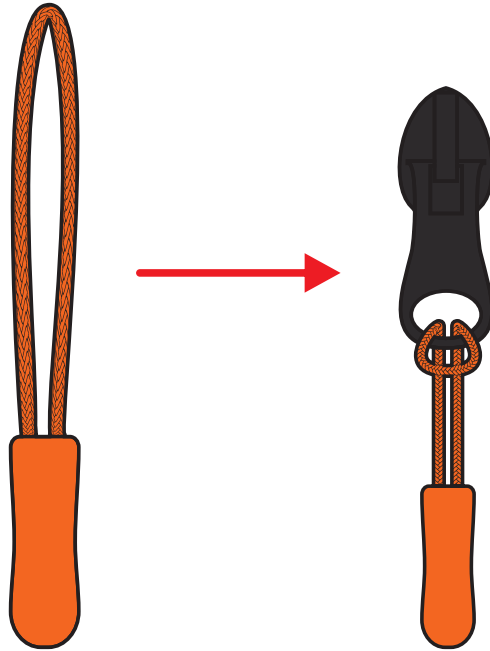

BACK WOMENS 3XL

COLOURED PLASTIC PULLERS
(OPTIONAL EXTRAS)

Pullers visualization when assembled