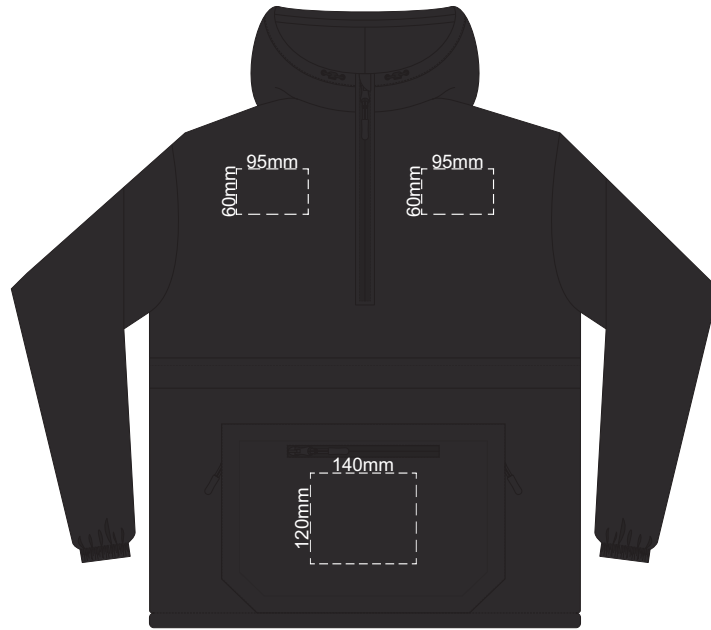

10% of Actual Size
Colourflex Transfer
Faux Embroidery

FRONT MENS XS