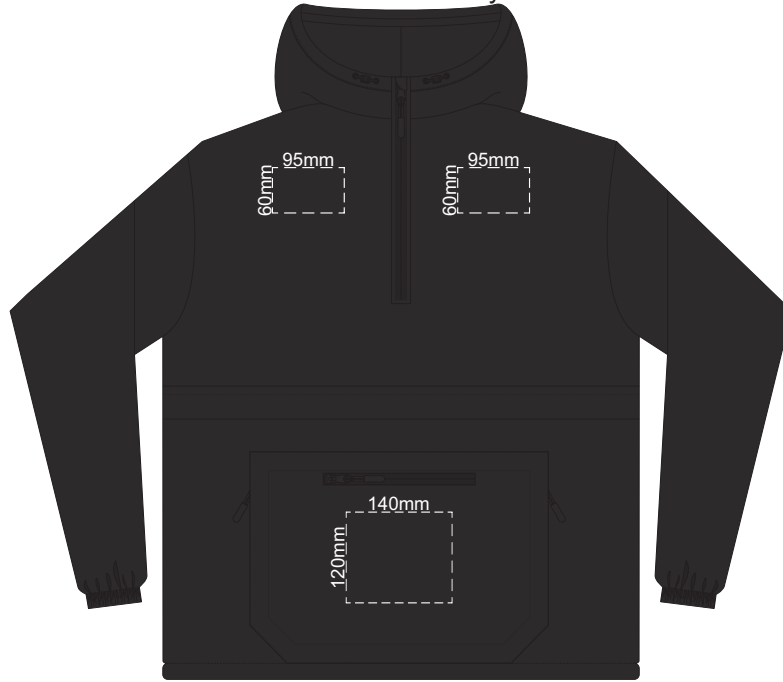

10% of Actual Size
Colourflex Transfer
Faux Embroidery

FRONT MENS MEDIUM