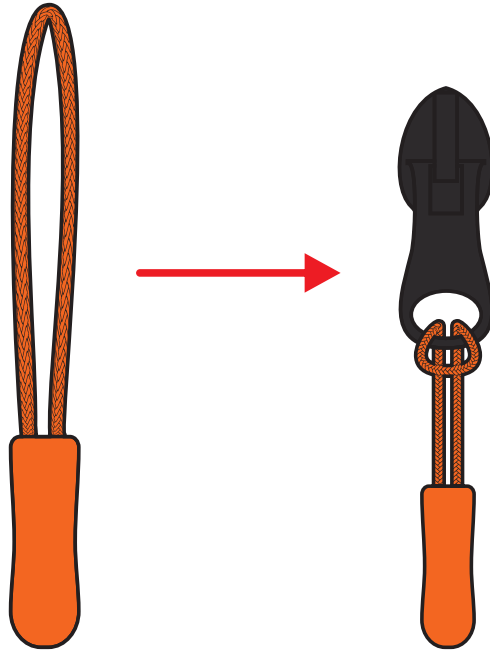

COLOURED PLASTIC PULLERS
(OPTIONAL EXTRAS)

Pullers visualization when assembled