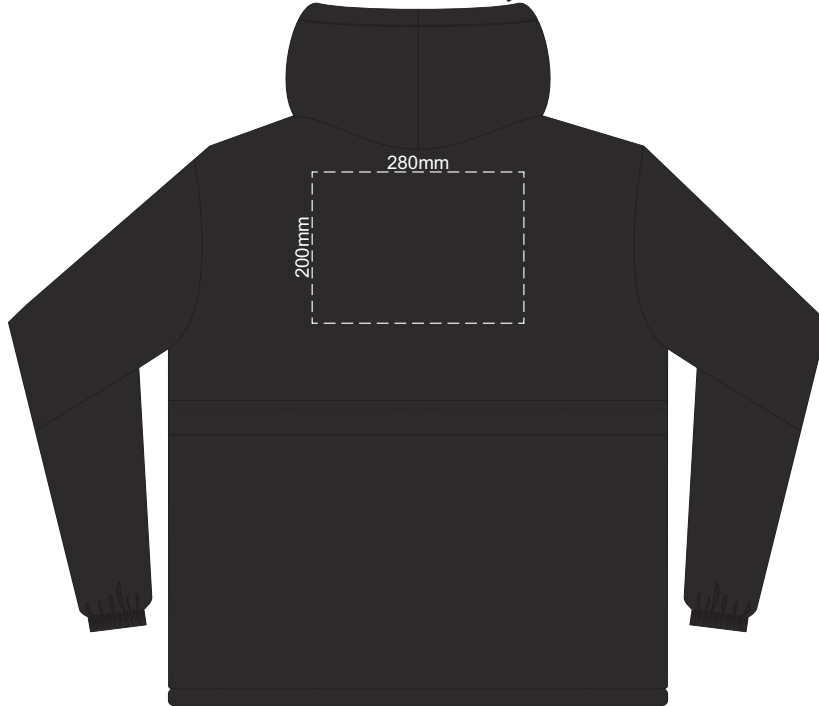

OPTIONAL EXTRA
PULLER COLOURS

10% of Actual Size
Colourflex Transfer
Faux Embroidery

FRONT MENS SMALL

10% of Actual Size
Colourflex Transfer
Faux Embroidery

BACK MENS SMALL

STANDARD
PULLER COLOUR

OPTIONAL EXTRA
PULLER COLOURS

10% of Actual Size
Colourflex Transfer
Faux Embroidery

FRONT MENS MEDIUM

10% of Actual Size
Colourflex Transfer
Faux Embroidery

BACK MENS MEDIUM

STANDARD
PULLER COLOUR

OPTIONAL EXTRA
PULLER COLOURS

10% of Actual Size
Colourflex Transfer
Faux Embroidery

FRONT MENS LARGE

10% of Actual Size
Colourflex Transfer
Faux Embroidery

BACK MENS LARGE

STANDARD
PULLER COLOUR

OPTIONAL EXTRA
PULLER COLOURS

10% of Actual Size
Colourflex Transfer
Faux Embroidery

FRONT MENS XL