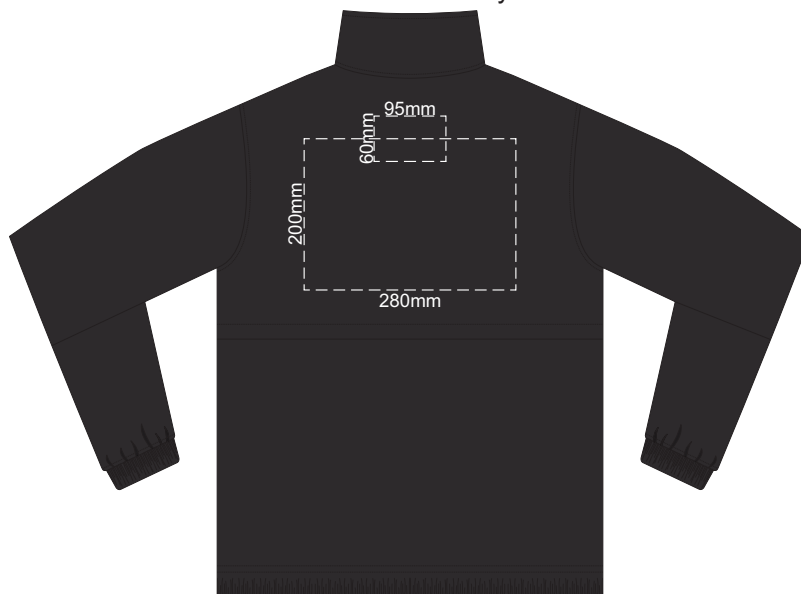

STANDARD  
PULLER COLOUR

OPTIONAL EXTRA  
PULLER COLOURS

10% of Actual Size  
Colourflex Transfer  
Faux Embroidery

FRONT UNISEX XS

10% of Actual Size  
Colourflex Transfer  
Faux Embroidery

BACK UNISEX XS

STANDARD  
PULLER COLOUR

OPTIONAL EXTRA  
PULLER COLOURS

10% of Actual Size  
Colourflex Transfer  
Faux Embroidery

**FRONT UNISEX SMALL**

10% of Actual Size  
Colourflex Transfer  
Faux Embroidery

**BACK UNISEX SMALL**

STANDARD  
PULLER COLOUR

OPTIONAL EXTRA  
PULLER COLOURS

10% of Actual Size  
Colourflex Transfer  
Faux Embroidery

**FRONT UNISEX MEDIUM**

10% of Actual Size  
Colourflex Transfer  
Faux Embroidery

**BACK UNISEX MEDIUM**

STANDARD  
PULLER COLOUR

OPTIONAL EXTRA  
PULLER COLOURS

10% of Actual Size  
Colourflex Transfer  
Faux Embroidery

**FRONT UNISEX LARGE**

10% of Actual Size  
Colourflex Transfer  
Faux Embroidery

**BACK UNISEX LARGE**