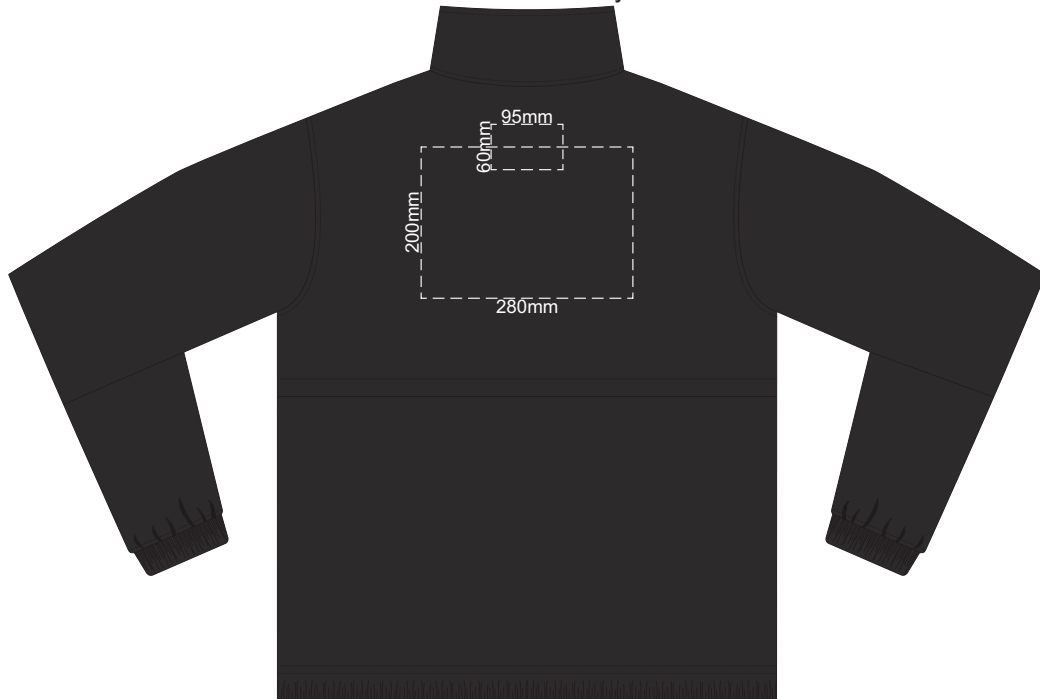

STANDARD  
PULLER COLOUR

OPTIONAL EXTRA  
PULLER COLOURS

10% of Actual Size  
Colourflex Transfer  
Faux Embroidery

**FRONT UNISEX XL**

10% of Actual Size  
Colourflex Transfer  
Faux Embroidery

**BACK UNISEX XL**

STANDARD  
PULLER COLOUR

OPTIONAL EXTRA  
PULLER COLOURS

10% of Actual Size  
Colourflex Transfer  
Faux Embroidery

FRONT UNISEX XXL

10% of Actual Size  
Colourflex Transfer  
Faux Embroidery

BACK UNISEX XXL

STANDARD  
PULLER COLOUR

OPTIONAL EXTRA  
PULLER COLOURS

10% of Actual Size  
Colourflex Transfer  
Faux Embroidery

FRONT UNISEX 3XL

10% of Actual Size  
Colourflex Transfer  
Faux Embroidery

BACK UNISEX 3XL