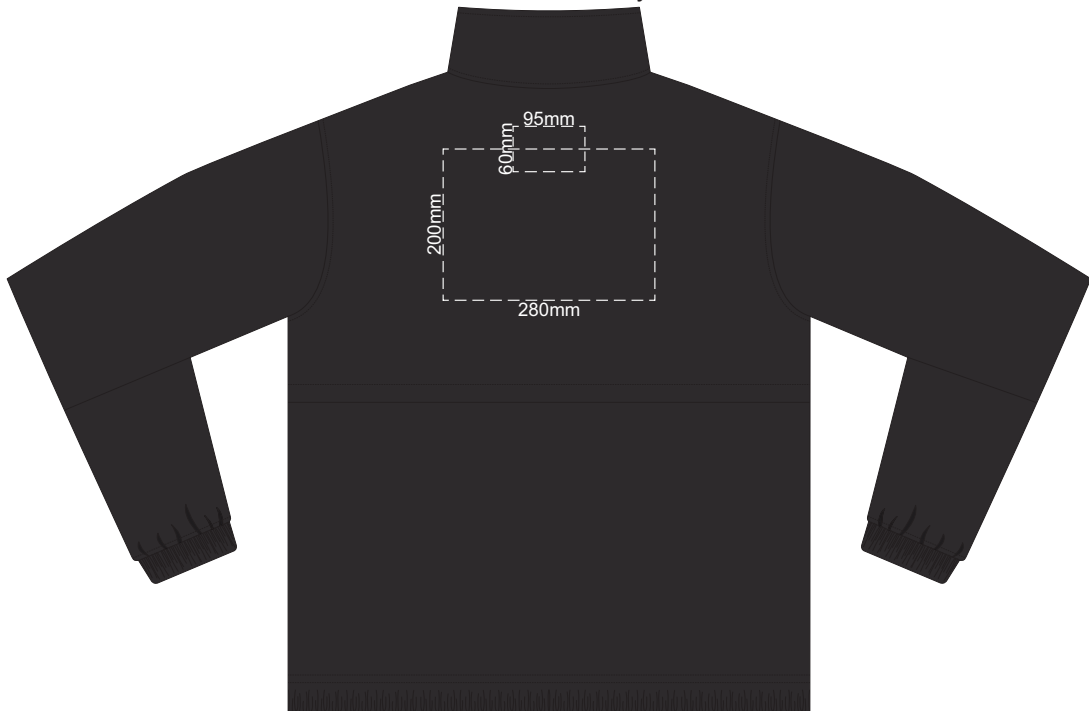

STANDARD  
PULLER COLOUR

OPTIONAL EXTRA  
PULLER COLOURS

10% of Actual Size  
Colourflex Transfer  
Faux Embroidery

FRONT UNISEX XXL

10% of Actual Size  
Colourflex Transfer  
Faux Embroidery

BACK UNISEX XXL

STANDARD  
PULLER COLOUR

OPTIONAL EXTRA  
PULLER COLOURS

10% of Actual Size  
Colourflex Transfer  
Faux Embroidery

FRONT UNISEX 3XL

10% of Actual Size  
Colourflex Transfer  
Faux Embroidery

BACK UNISEX 3XL

STANDARD  
PULLER COLOUR

OPTIONAL EXTRA  
PULLER COLOURS

10% of Actual Size  
Colourflex Transfer  
Faux Embroidery

**FRONT UNISEX 4XL**

10% of Actual Size  
Colourflex Transfer  
Faux Embroidery

**BACK UNISEX 4XL**