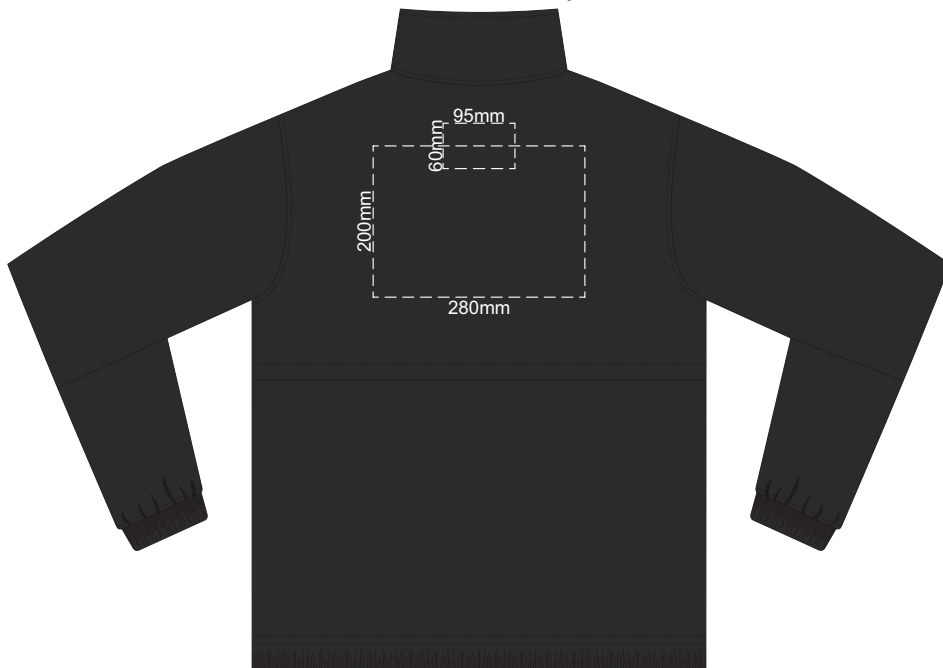

STANDARD  
PULLER COLOUR

OPTIONAL EXTRA  
PULLER COLOURS

10% of Actual Size  
Colourflex Transfer  
Faux Embroidery

**FRONT UNISEX LARGE**

10% of Actual Size  
Colourflex Transfer  
Faux Embroidery

**BACK UNISEX LARGE**

STANDARD  
PULLER COLOUR

OPTIONAL EXTRA  
PULLER COLOURS

10% of Actual Size  
Colourflex Transfer  
Faux Embroidery

**FRONT UNISEX XL**

10% of Actual Size  
Colourflex Transfer  
Faux Embroidery

**BACK UNISEX XL**