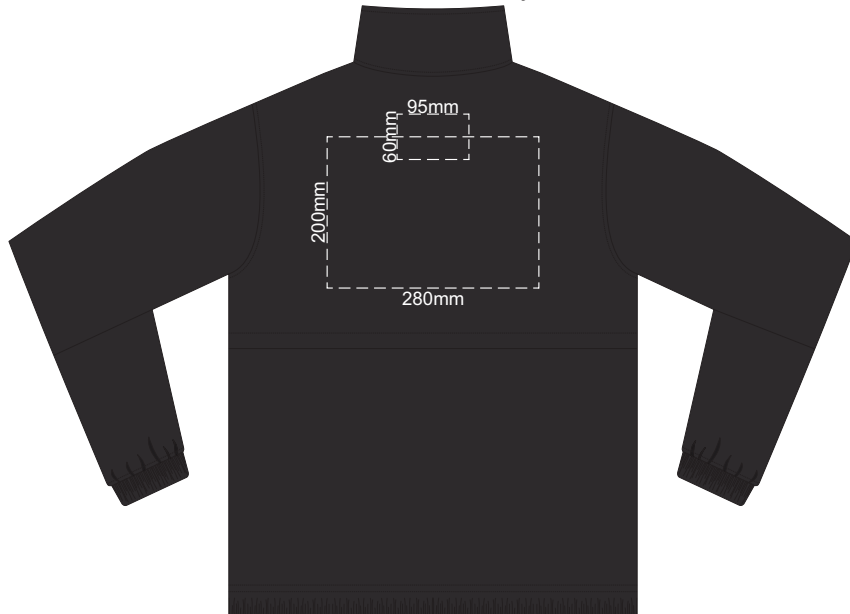

STANDARD  
PULLER COLOUR

OPTIONAL EXTRA  
PULLER COLOURS

10% of Actual Size  
Colourflex Transfer  
Faux Embroidery

FRONT UNISEX XS

10% of Actual Size  
Colourflex Transfer  
Faux Embroidery

BACK UNISEX XS

STANDARD  
PULLER COLOUR

OPTIONAL EXTRA  
PULLER COLOURS

10% of Actual Size  
Colourflex Transfer  
Faux Embroidery

**FRONT UNISEX SMALL**

10% of Actual Size  
Colourflex Transfer  
Faux Embroidery

**BACK UNISEX SMALL**

STANDARD  
PULLER COLOUR

OPTIONAL EXTRA  
PULLER COLOURS

10% of Actual Size  
Colourflex Transfer  
Faux Embroidery

**FRONT UNISEX MEDIUM**

10% of Actual Size  
Colourflex Transfer  
Faux Embroidery

**BACK UNISEX MEDIUM**

STANDARD  
PULLER COLOUR

OPTIONAL EXTRA  
PULLER COLOURS

10% of Actual Size  
Colourflex Transfer  
Faux Embroidery

**FRONT UNISEX LARGE**

10% of Actual Size  
Colourflex Transfer  
Faux Embroidery

**BACK UNISEX LARGE**