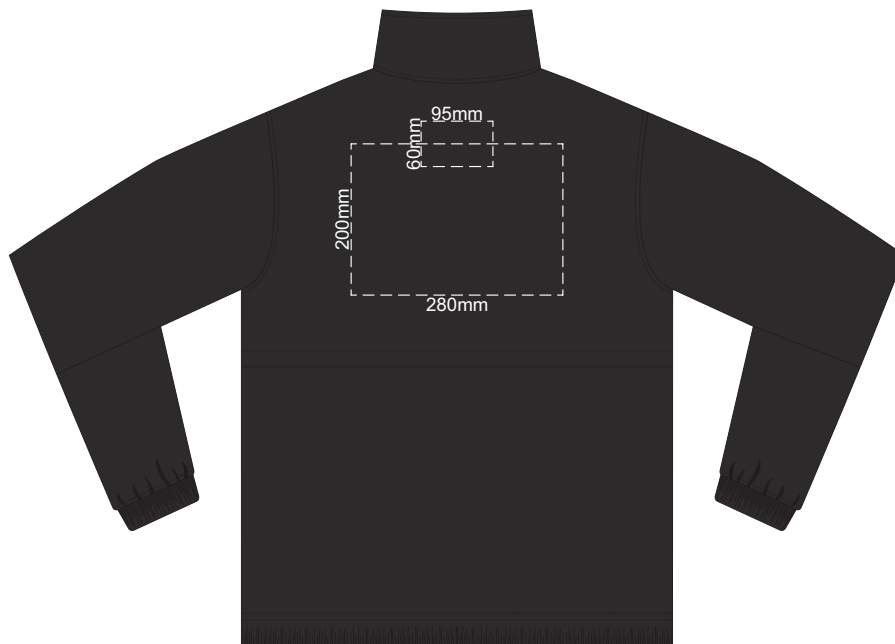

STANDARD  
PULLER COLOUR

OPTIONAL EXTRA  
PULLER COLOURS

10% of Actual Size  
Colourflex Transfer  
Faux Embroidery

FRONT UNISEX XS

10% of Actual Size  
Colourflex Transfer  
Faux Embroidery

BACK UNISEX XS

STANDARD  
PULLER COLOUR

OPTIONAL EXTRA  
PULLER COLOURS

10% of Actual Size  
Colourflex Transfer  
Faux Embroidery

**FRONT UNISEX SMALL**

10% of Actual Size  
Colourflex Transfer  
Faux Embroidery

**BACK UNISEX SMALL**

STANDARD  
PULLER COLOUR

OPTIONAL EXTRA  
PULLER COLOURS

10% of Actual Size  
Colourflex Transfer  
Faux Embroidery

**FRONT UNISEX MEDIUM**

10% of Actual Size  
Colourflex Transfer  
Faux Embroidery

**BACK UNISEX MEDIUM**

STANDARD  
PULLER COLOUR

OPTIONAL EXTRA  
PULLER COLOURS

10% of Actual Size  
Colourflex Transfer  
Faux Embroidery

**FRONT UNISEX LARGE**

10% of Actual Size  
Colourflex Transfer  
Faux Embroidery

**BACK UNISEX LARGE**