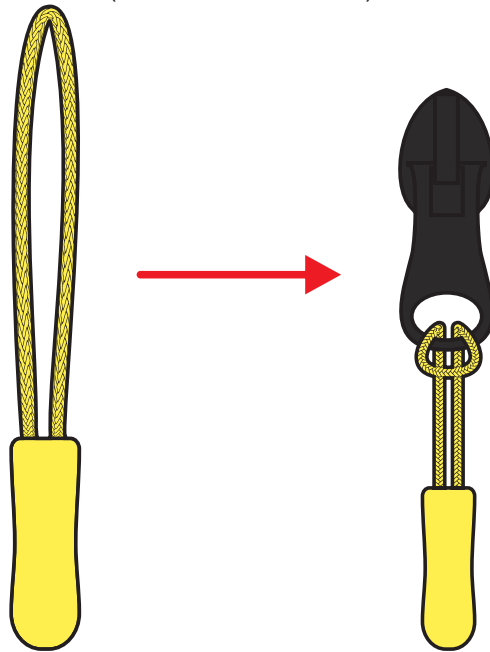

BACK UNISEX 4XL

COLOURED PLASTIC PULLERS
(OPTIONAL EXTRAS)