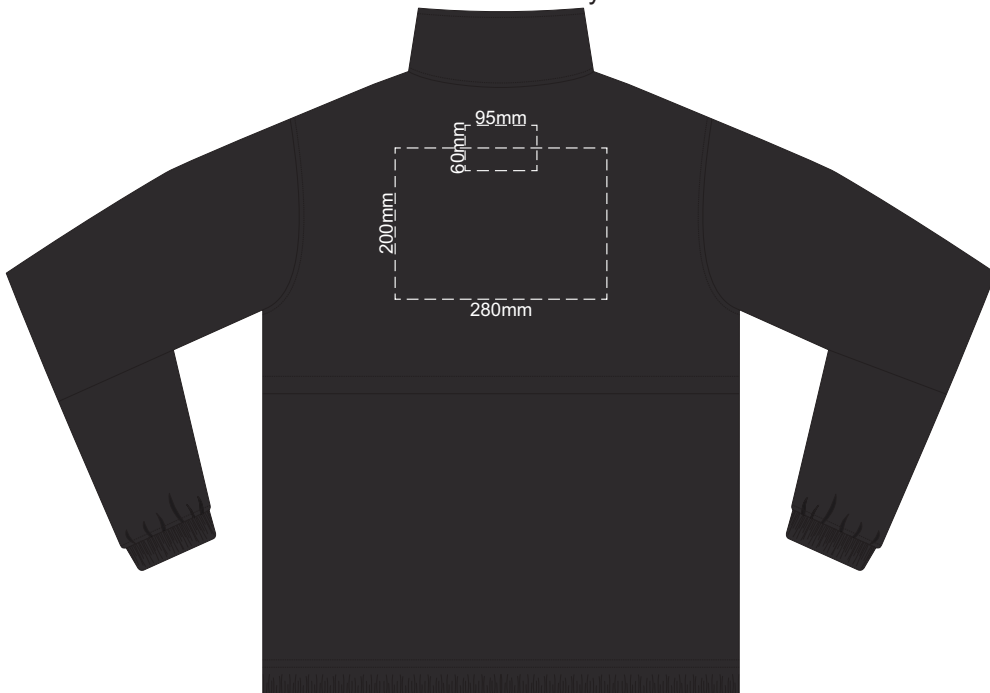

STANDARD  
PULLER COLOUR

OPTIONAL EXTRA  
PULLER COLOURS

10% of Actual Size  
Colourflex Transfer  
Faux Embroidery

**FRONT UNISEX LARGE**

10% of Actual Size  
Colourflex Transfer  
Faux Embroidery

**BACK UNISEX LARGE**

STANDARD  
PULLER COLOUR

OPTIONAL EXTRA  
PULLER COLOURS

10% of Actual Size  
Colourflex Transfer  
Faux Embroidery

**FRONT UNISEX XL**

10% of Actual Size  
Colourflex Transfer  
Faux Embroidery

**BACK UNISEX XL**

STANDARD  
PULLER COLOUR

OPTIONAL EXTRA  
PULLER COLOURS

10% of Actual Size  
Colourflex Transfer  
Faux Embroidery

FRONT UNISEX XXL

10% of Actual Size  
Colourflex Transfer  
Faux Embroidery

BACK UNISEX XXL