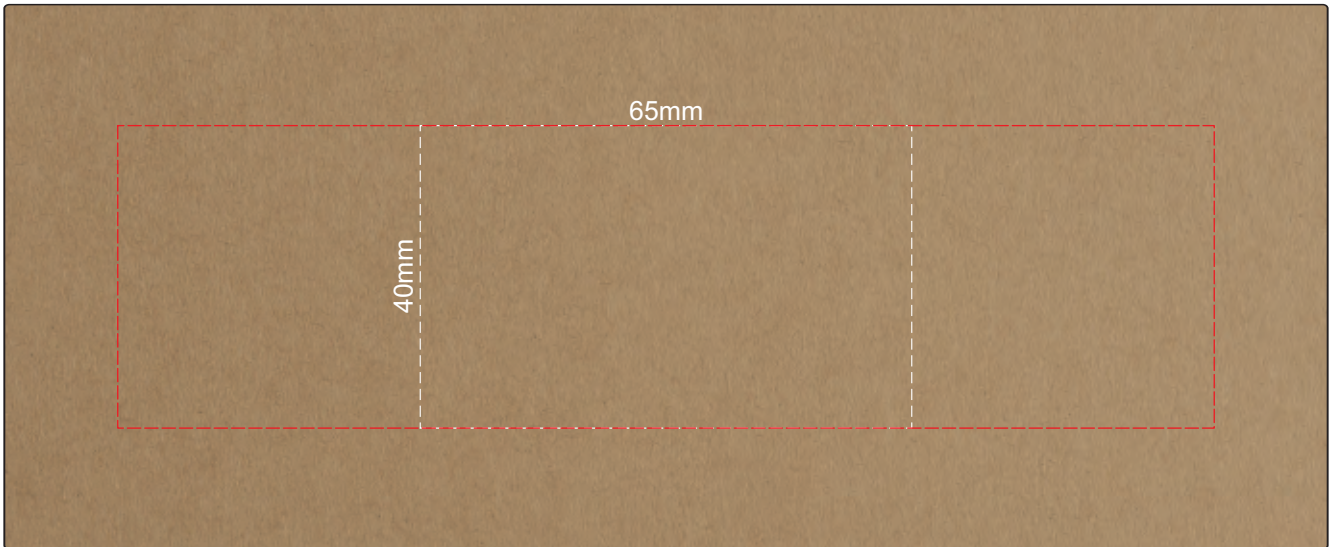

100% of Actual Size
Pad Print

Branding area can be moved **anywhere within the red line.**

100% of Actual Size
Digital Packaging Print

Artwork will be printed directly onto the product via CMYK printing (**no white**), colours will not be vibrant due to white ink not being available for this process.