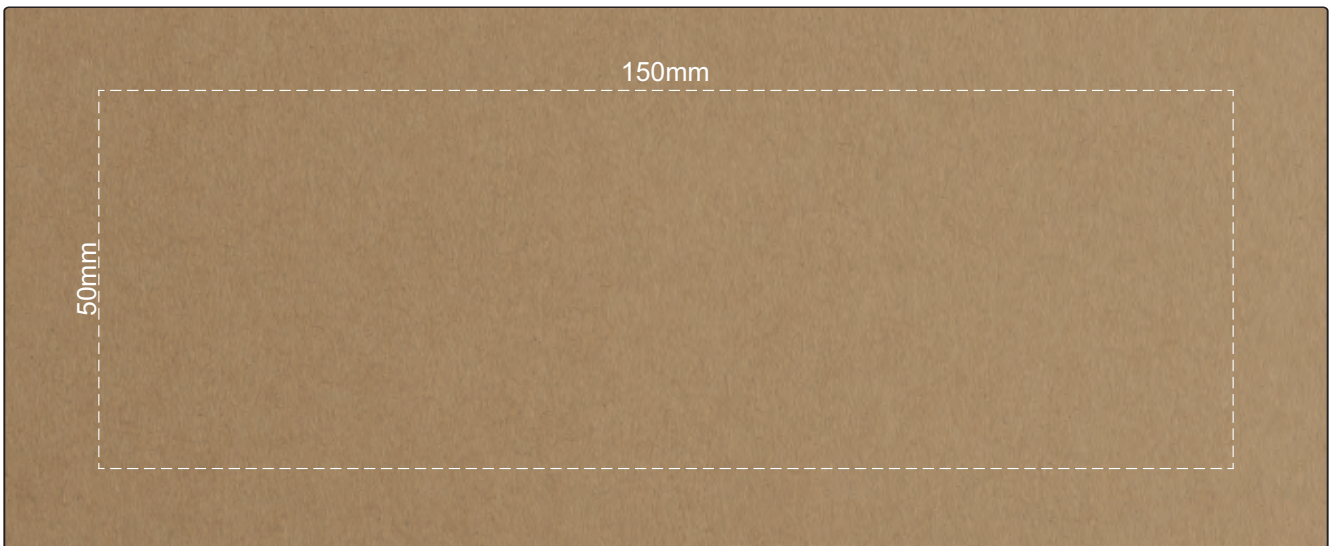

100% of Actual Size
Pad Print

Branding area can be moved **anywhere within the red line.**

100% of Actual Size
Digital Packaging Print

Artwork will be printed directly onto the product via CMYK printing (**no white**), colours will not be vibrant due to white ink not being available for this process.