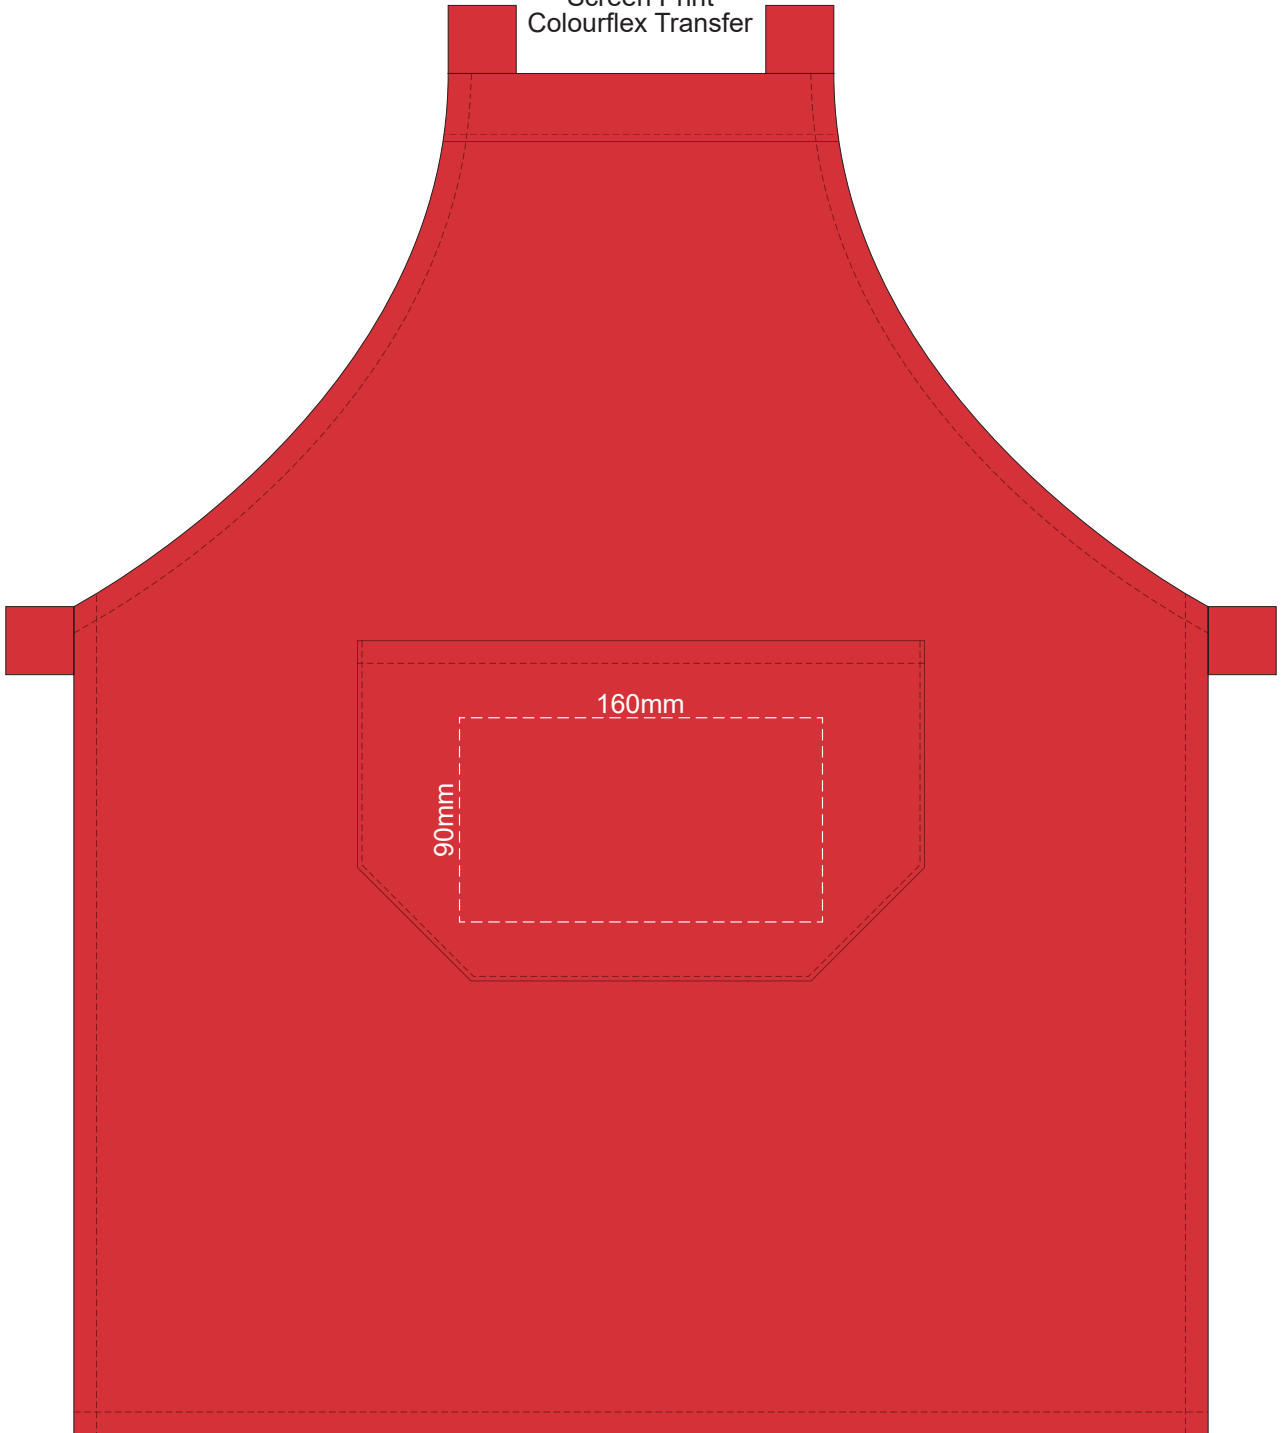

30% of Actual Size
Screen Print
Colourflex Transfer

30% of Actual Size
Embroidery