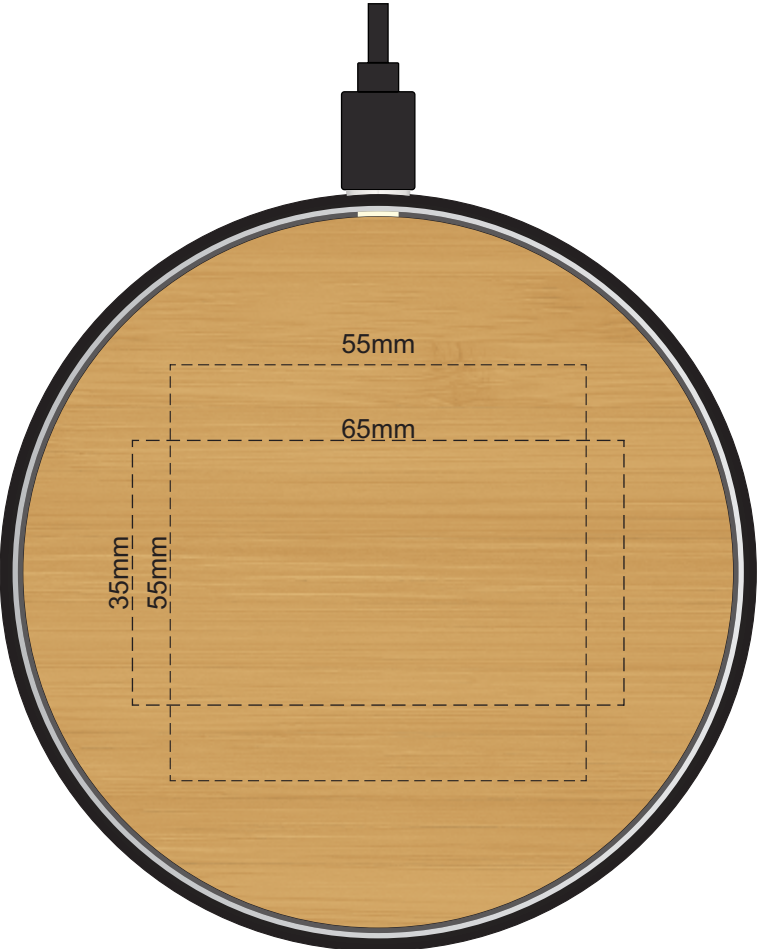

100% of Actual Size  
Pad Print  
Laser Engraving

FRONT

BACK

 Laser engraves to a natural etch