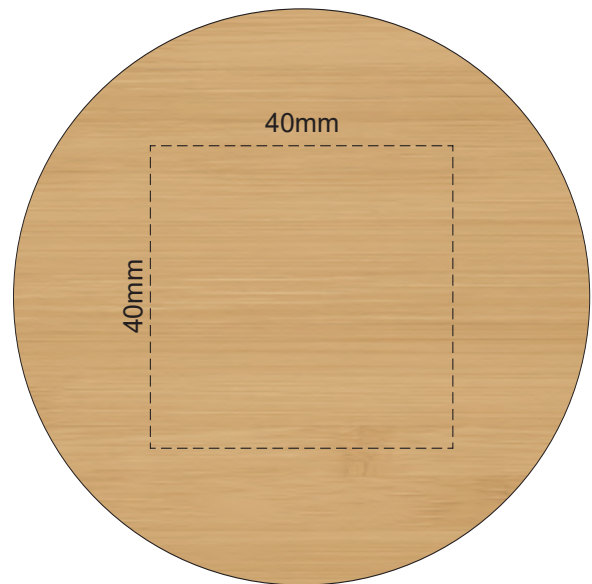

100% of Actual Size
Pad Print
Laser Engraving
(Branding on Lid Only)

This product is a natural material, please allow for variances in grain pattern and branding.

 Laser engraves to a natural etch