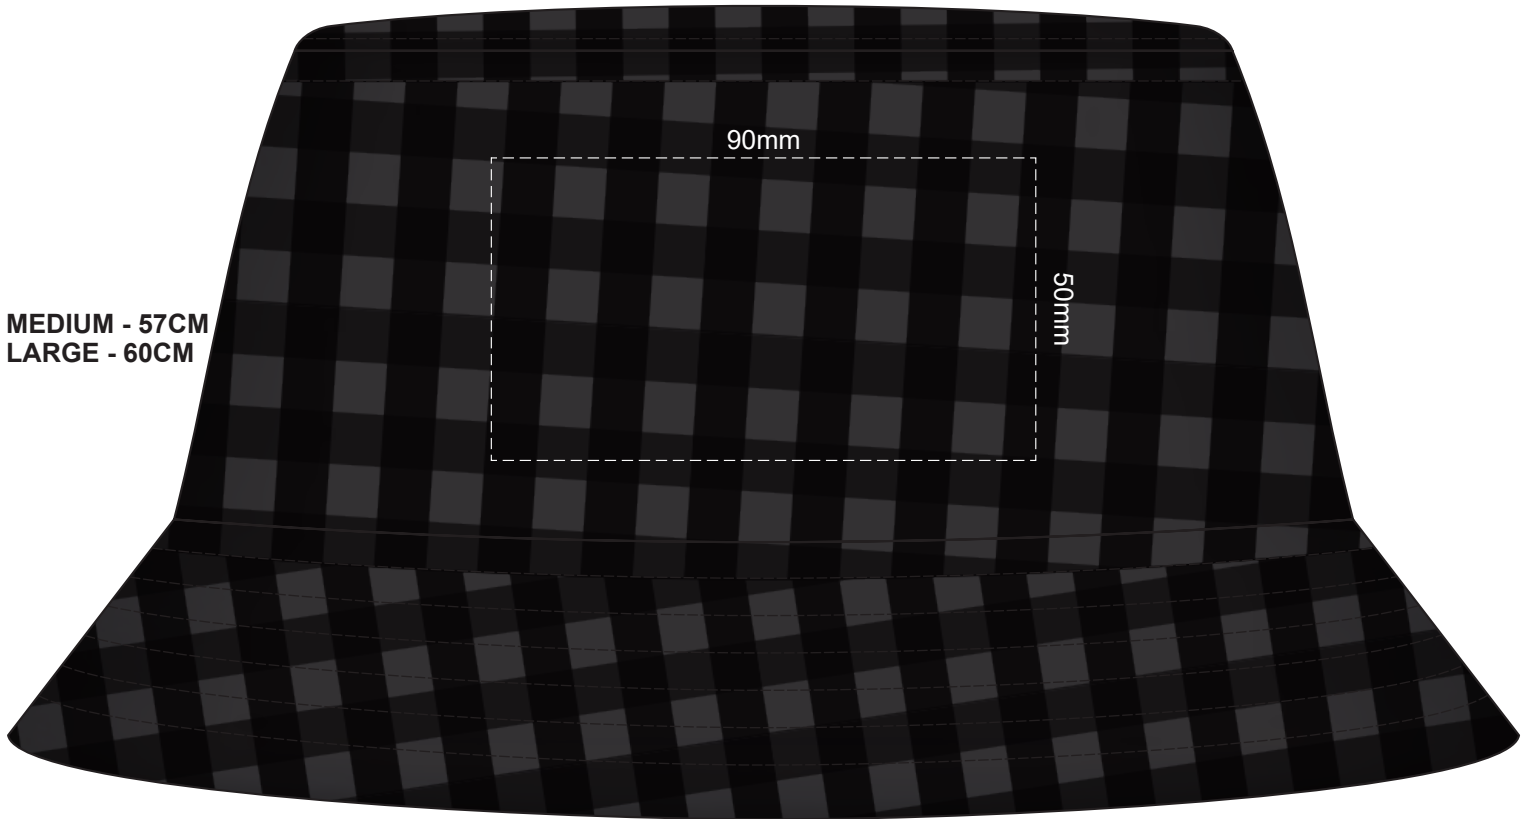

80% of Actual Size
Colourflex Transfer
(front & back print available)

MEDIUM - 57CM
LARGE - 60CM

80% of Actual Size
Embroidery
(front & back print available)

MEDIUM - 57CM
LARGE - 60CM

80% of Actual Size
Colourflex Transfer
(front & back print available)

80% of Actual Size
Embroidery
(front & back print available)