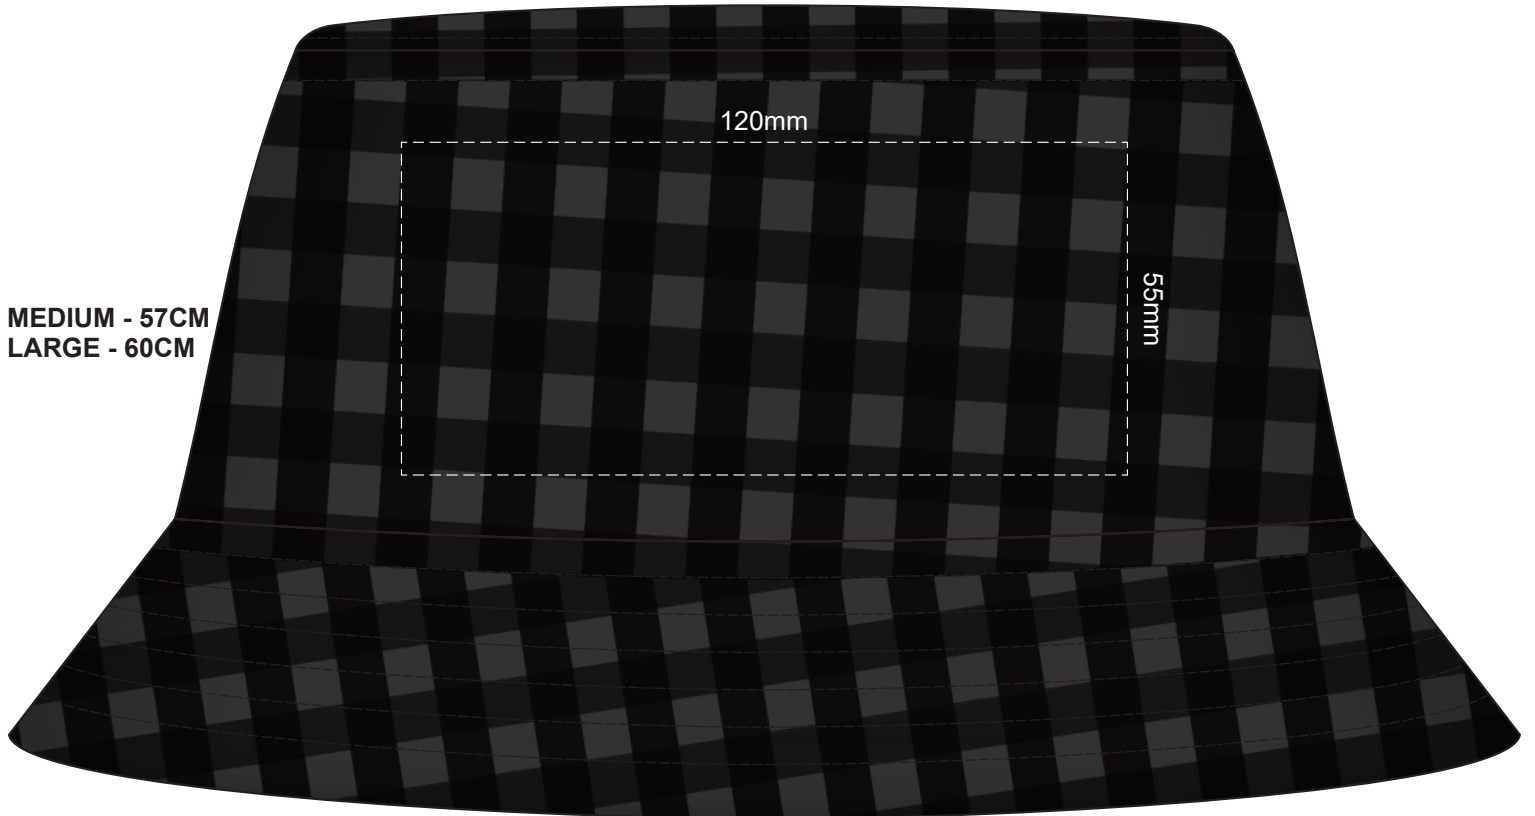

80% of Actual Size
Colourflex Transfer
(front & back print available)

MEDIUM - 57CM
LARGE - 60CM

80% of Actual Size
Embroidery
(front & back print available)

MEDIUM - 57CM
LARGE - 60CM

80% of Actual Size
Colourflex Transfer
(front & back print available)

80% of Actual Size
Embroidery
(front & back print available)