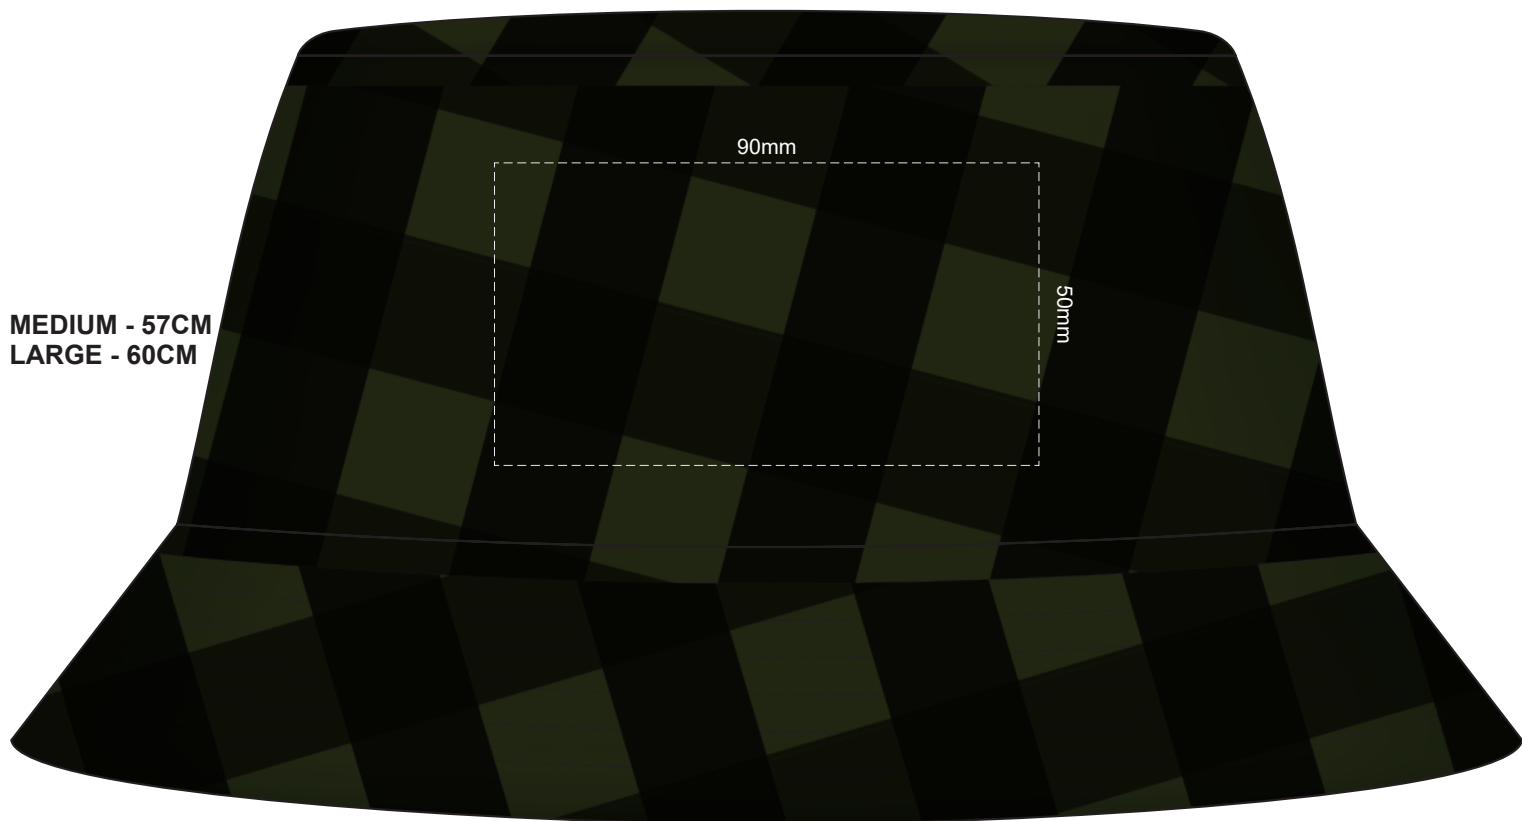

80% of Actual Size
Colourflex Transfer
(front & back print available)

MEDIUM - 57CM
LARGE - 60CM

80% of Actual Size
Embroidery
(front & back print available)

MEDIUM - 57CM
LARGE - 60CM

80% of Actual Size
Colourflex Transfer
(front & back print available)

80% of Actual Size
Embroidery
(front & back print available)