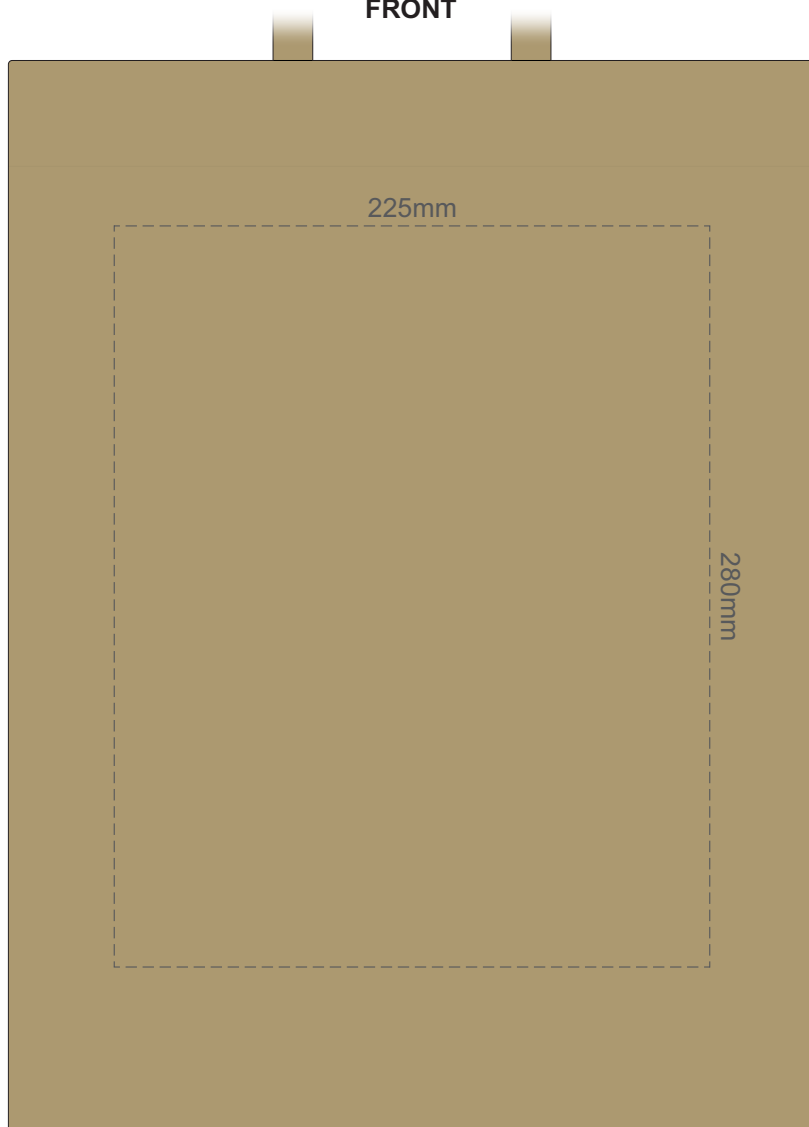

35% of Actual Size
Screen Print (one colour)

FRONT

35% of Actual Size
Screen Print (one colour)

BACK

35% of Actual Size
Digital Packaging Print

FRONT ONLY

Digital Packaging Print is only available on white and natural products.
As this is an uncoated substrate and artwork is printed directly onto the product via CMYK print with **no white** ink base, ink is absorbed into the product, giving the artwork a faded, vintage finish.