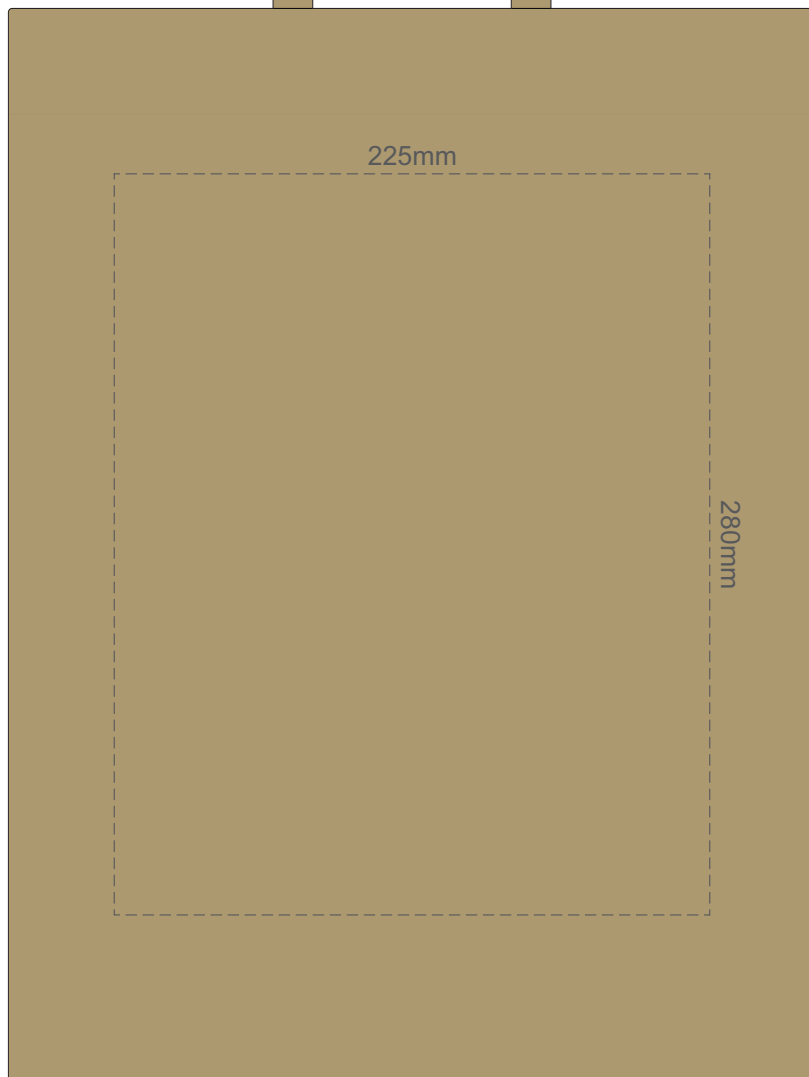

35% of Actual Size
Screen Print (one colour)

FRONT

35% of Actual Size
Screen Print (one colour)

BACK

35% of Actual Size
Digital Packaging Print

FRONT ONLY

Digital Packaging Print is only available on white and natural products.
As this is an uncoated substrate and artwork is printed directly onto the product via CMYK print with **no white** ink base, ink is absorbed into the product, giving the artwork a faded, vintage finish.