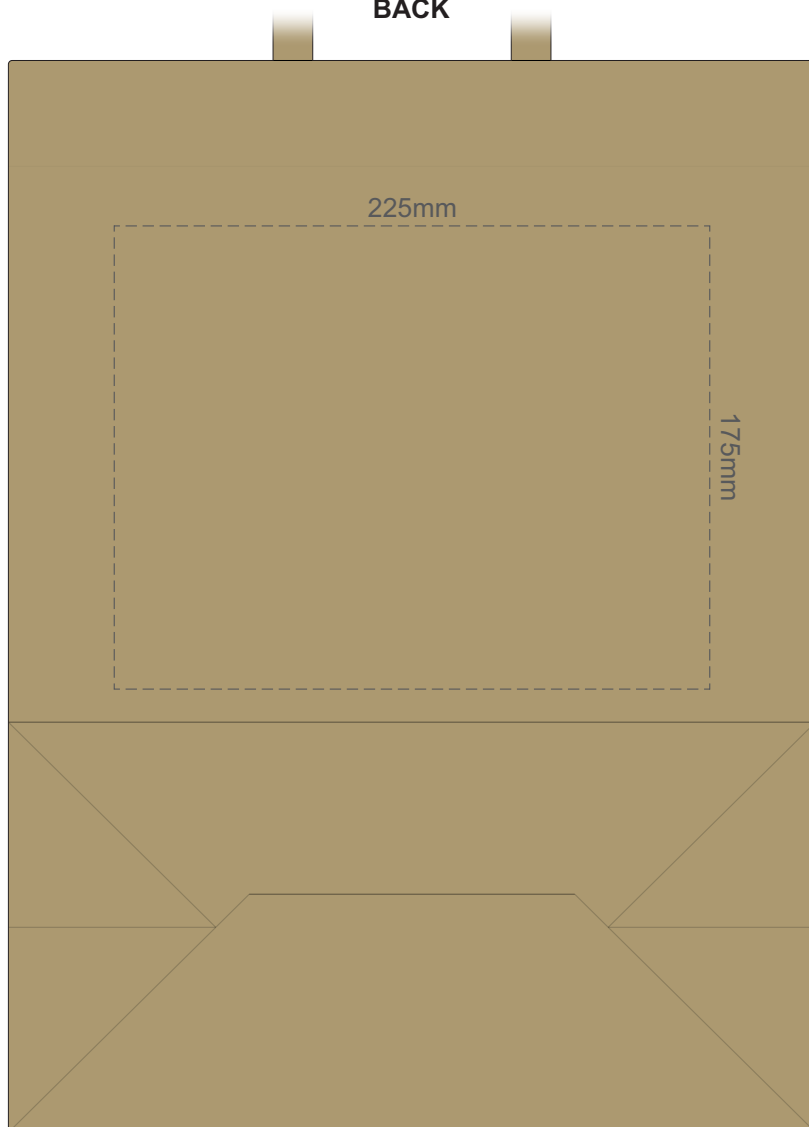

35% of Actual Size
Screen Print (one colour)

FRONT

35% of Actual Size
Screen Print (one colour)

BACK

35% of Actual Size
Digital Packaging Print

FRONT ONLY

Digital Packaging Print is only available on white and natural products.
As this is an uncoated substrate and artwork is printed directly onto the product via CMYK print with **no white** ink base, ink is absorbed into the product, giving the artwork a faded, vintage finish.