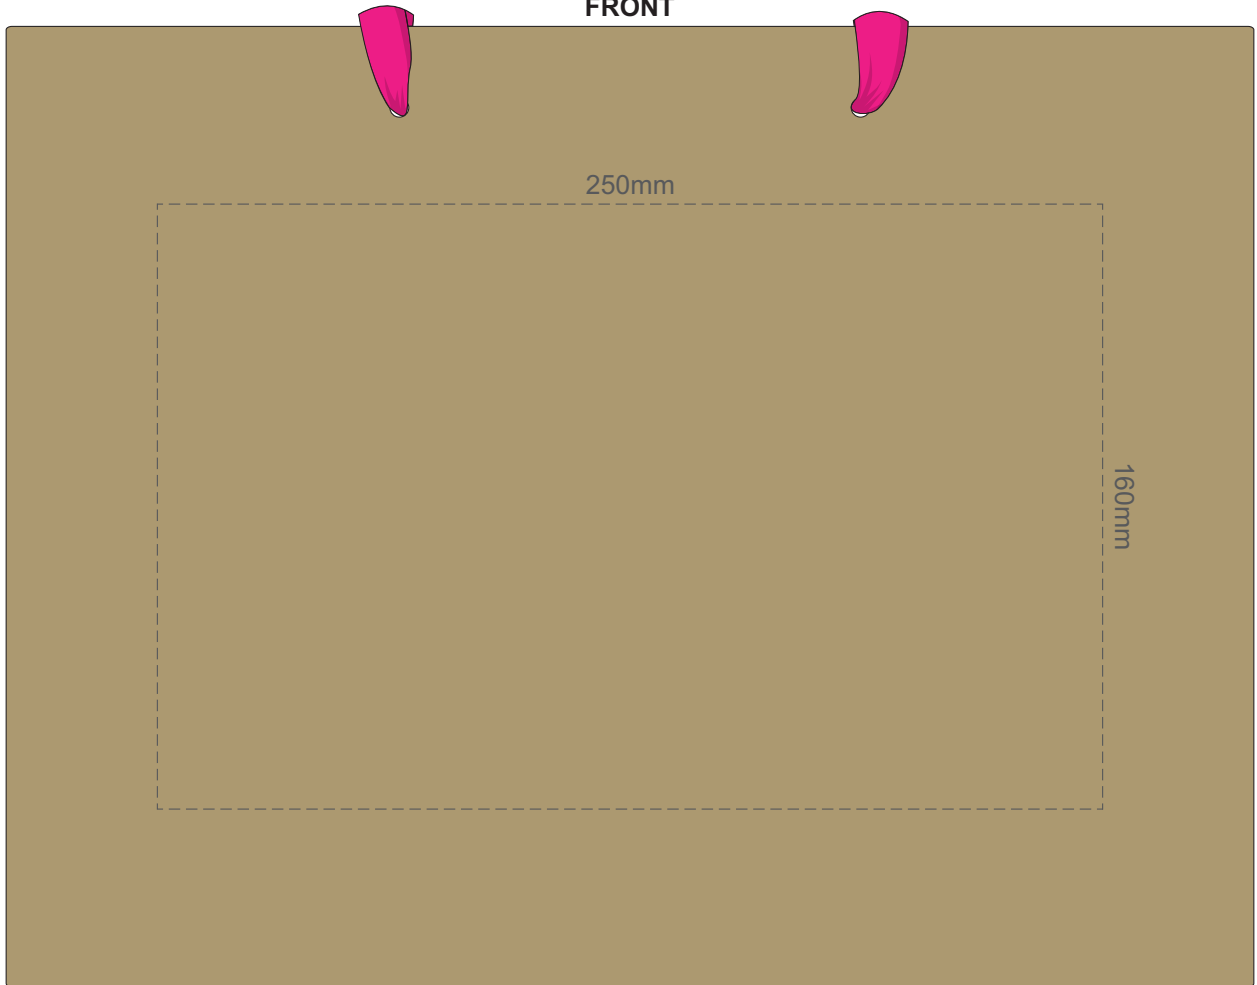

**BAG**

**RIBBON**

50% of Actual Size  
Screen Print (One Colour Only)

**FRONT**

**BAG**

**RIBBON**

50% of Actual Size  
Screen Print (One Colour Only)

**BACK**

50% of Actual Size  
Digital Packaging Print

FRONT ONLY

Digital Packaging Print is only available on white and natural products because it is a CMYK print, **no white print** is available. The material of this item is an uncoated print media, this means the ink will absorb into the material and the print will inherit the matt finish of the material creating a more natural vintage look with lower colour intensity.