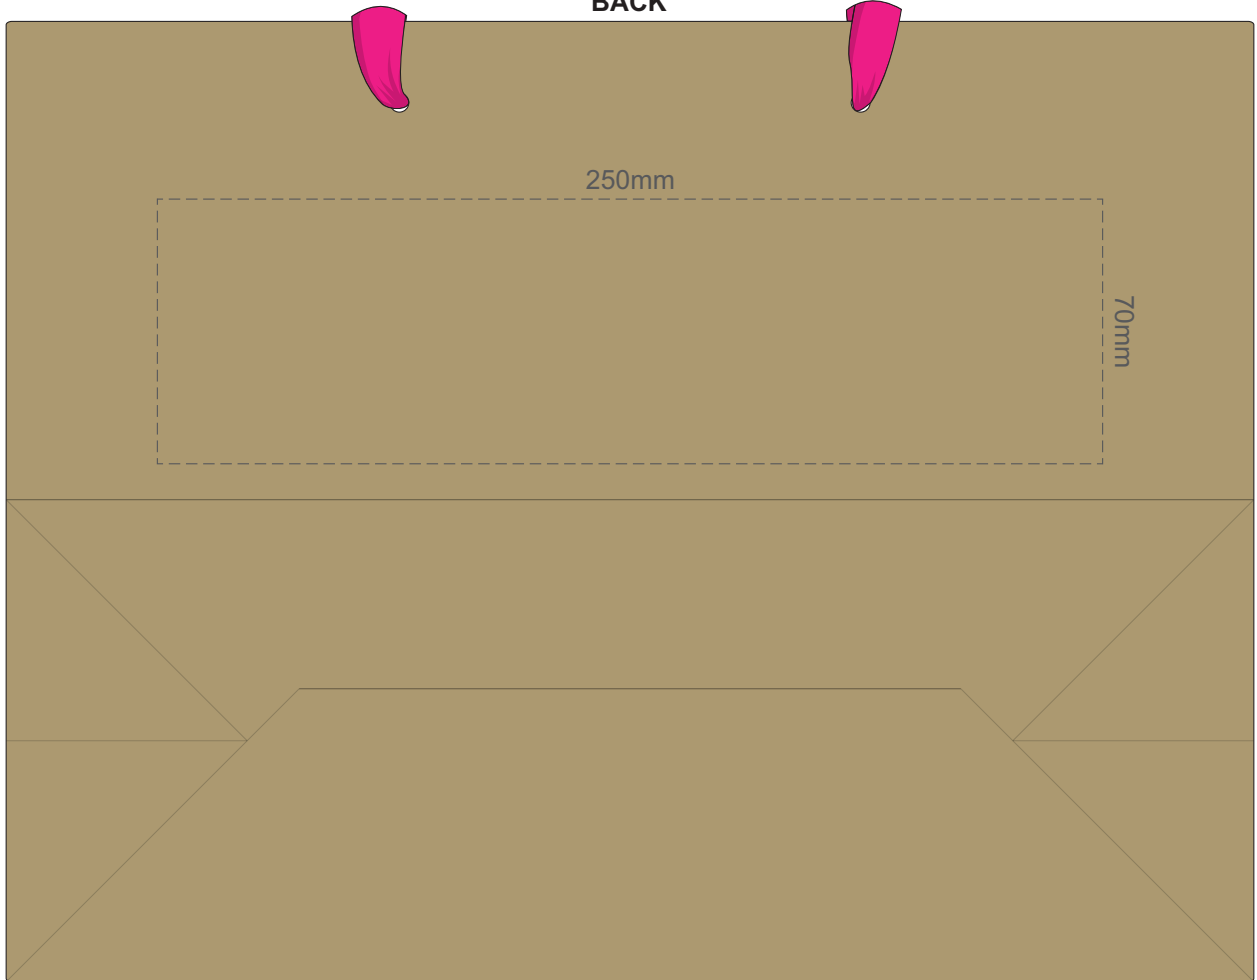

**BAG**

**RIBBON**

50% of Actual Size  
Screen Print (One Colour Only)

**FRONT**

**BAG**

**RIBBON**

50% of Actual Size  
Screen Print (One Colour Only)

**BACK**

50% of Actual Size  
Digital Packaging Print

FRONT ONLY

Digital Packaging Print is only available on white and natural products because it is a CMYK print, **no white print** is available. The material of this item is an uncoated print media, this means the ink will absorb into the material and the print will inherit the matt finish of the material creating a more natural vintage look with lower colour intensity.