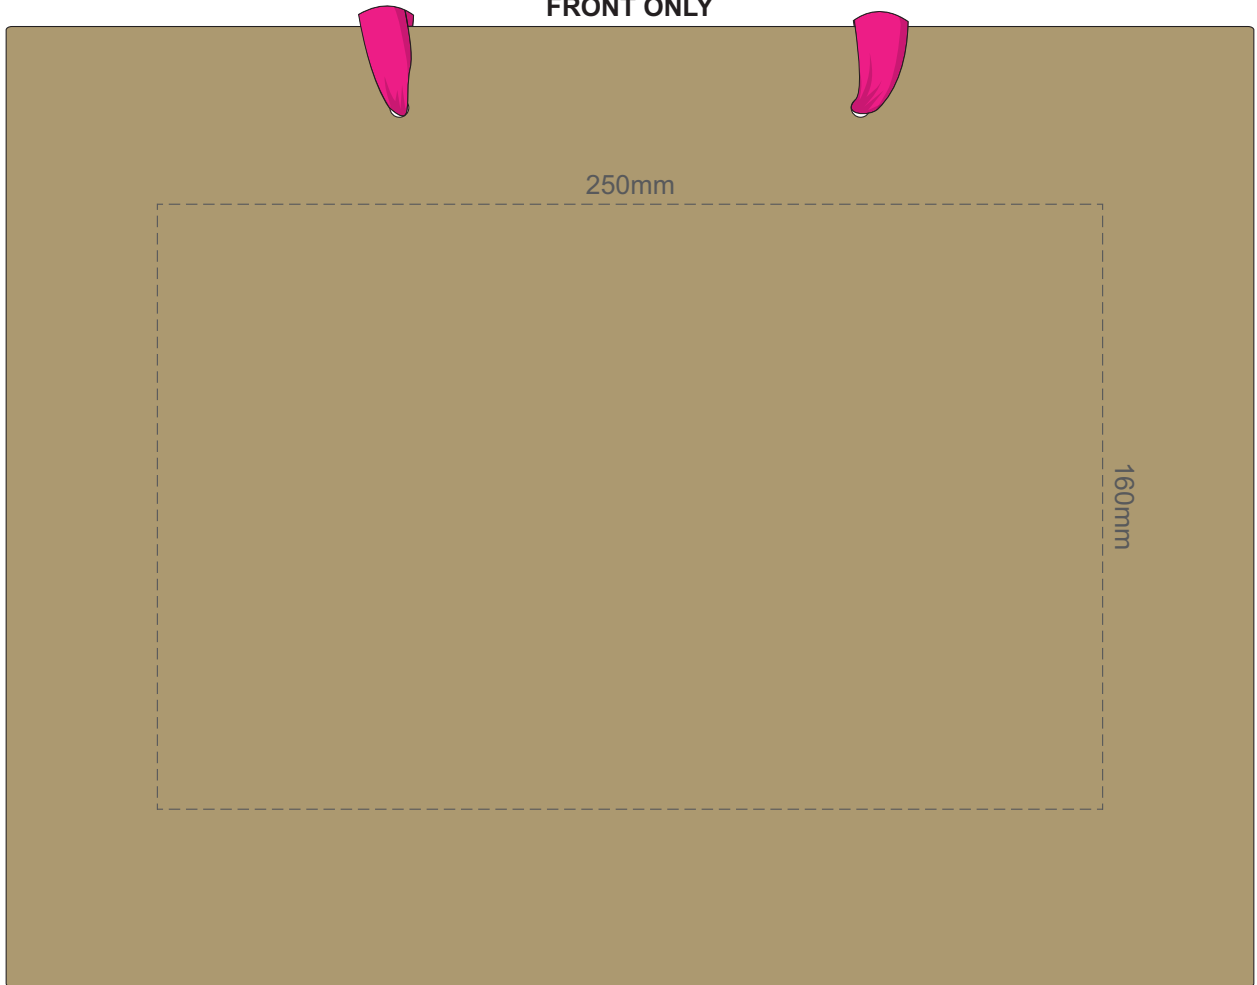

**BAG**

**RIBBON**

50% of Actual Size  
Screen Print (One Colour Only)

**FRONT**

**BAG**

**RIBBON**

50% of Actual Size  
Screen Print (One Colour Only)

**BACK**

50% of Actual Size  
Digital Packaging Print

FRONT ONLY

Digital Packaging Print is only available on white and natural products because it is a CMYK print, **no white print** is available. The material of this item is an uncoated print media, this means the ink will absorb into the material and the print will inherit the matt finish of the material creating a more natural vintage look with lower colour intensity.