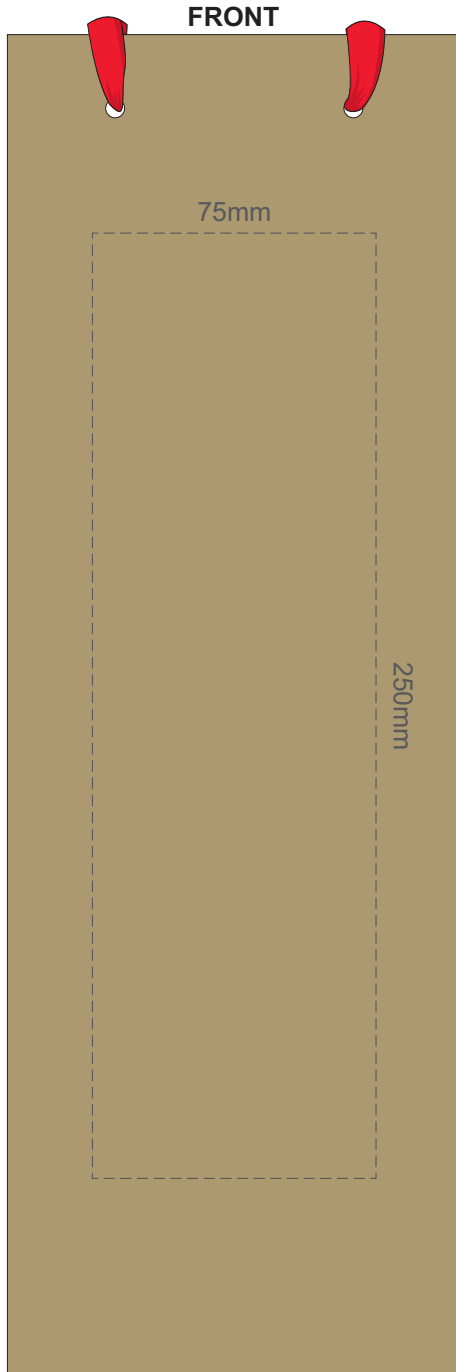

**BAG**

**RIBBON**

50% of Actual Size  
Screen Print (One Colour Only)

50% of Actual Size  
Digital Print

**FRONT ONLY**

Digital Packaging Print is only available on white and natural products because it is a CMYK print, **no white print** is available. The material of this item is an uncoated print media, this means the ink will absorb into the material and the print will inherit the matt finish of the material creating a more natural vintage look with lower colour intensity.