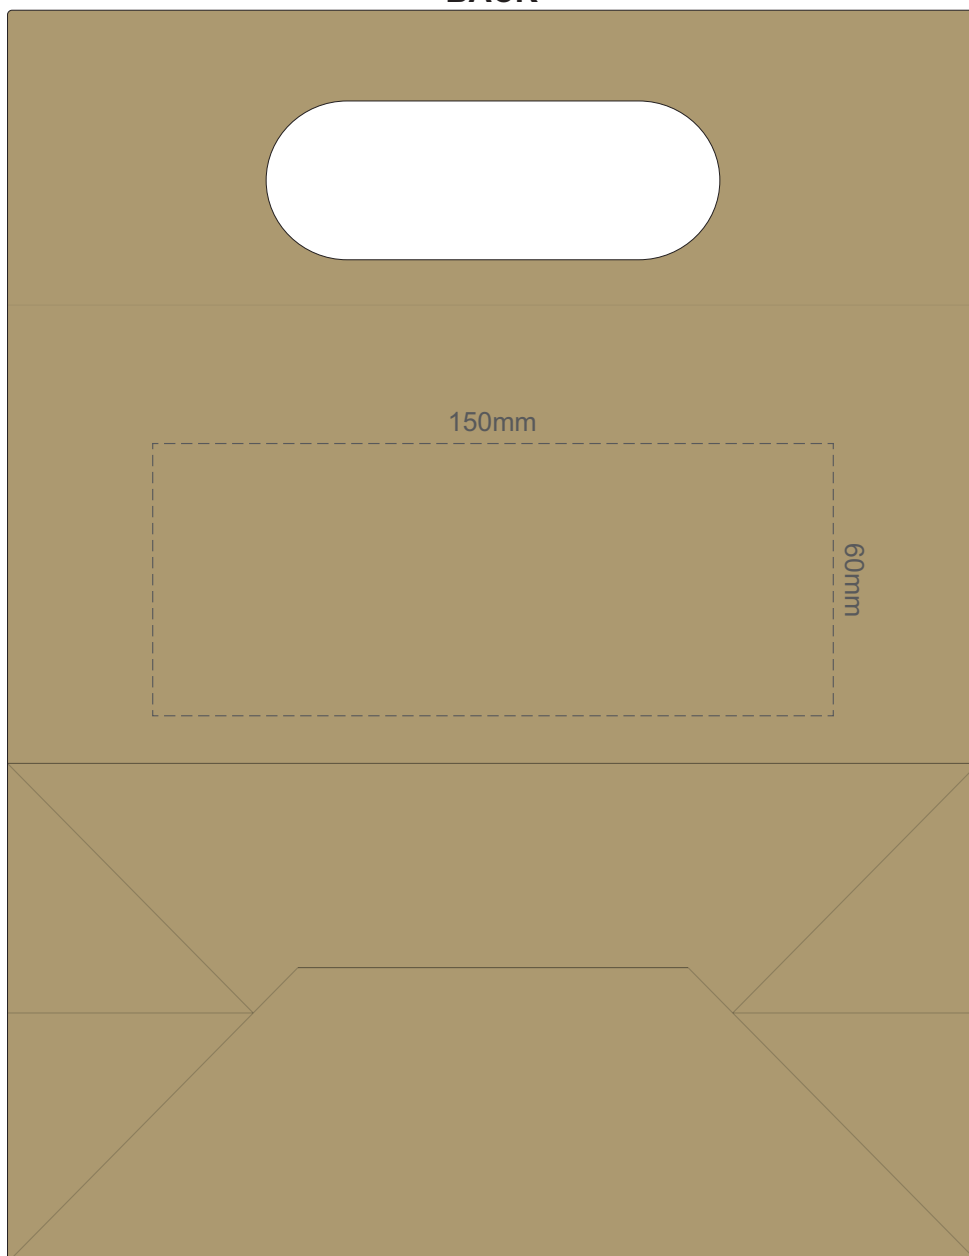

60% of Actual Size  
Screen Print (one colour)

**FRONT**

60% of Actual Size  
Screen Print (one colour)

**BACK**

60% of Actual Size  
Digital Packaging Print

**FRONT ONLY**

Digital Packaging Print is only available on white and natural products because it is a CMYK print, **no white print** is available. The material of this item is an uncoated print media, this means the ink will absorb into the material and the print will inherit the matt finish of the material creating a more natural vintage look with lower colour intensity.