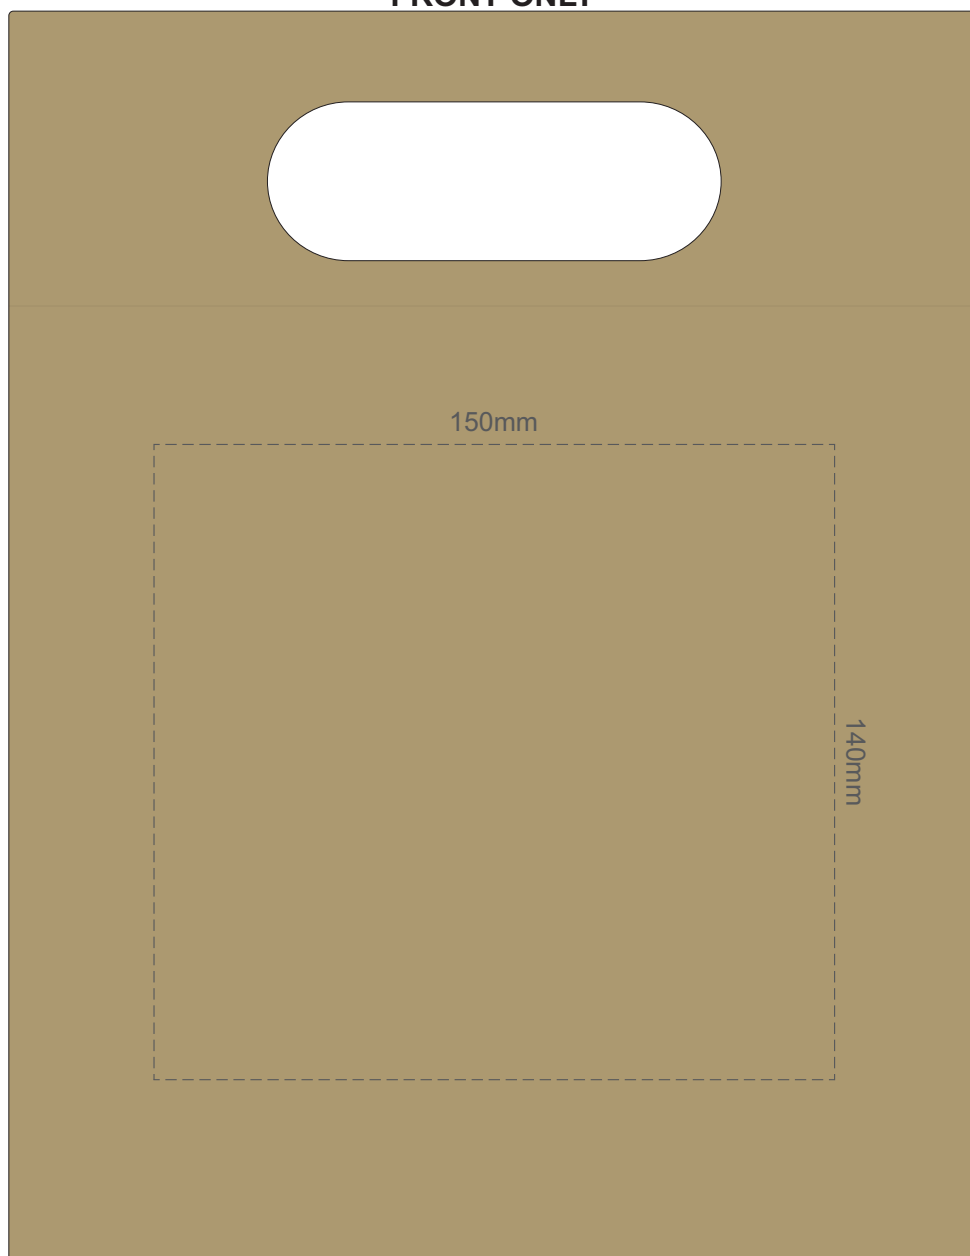

60% of Actual Size  
Screen Print (one colour)

**FRONT**

60% of Actual Size  
Screen Print (one colour)

**BACK**

60% of Actual Size  
Digital Packaging Print

**FRONT ONLY**

Digital Packaging Print is only available on white and natural products because it is a CMYK print, **no white print** is available. The material of this item is an uncoated print media, this means the ink will absorb into the material and the print will inherit the matt finish of the material creating a more natural vintage look with lower colour intensity.