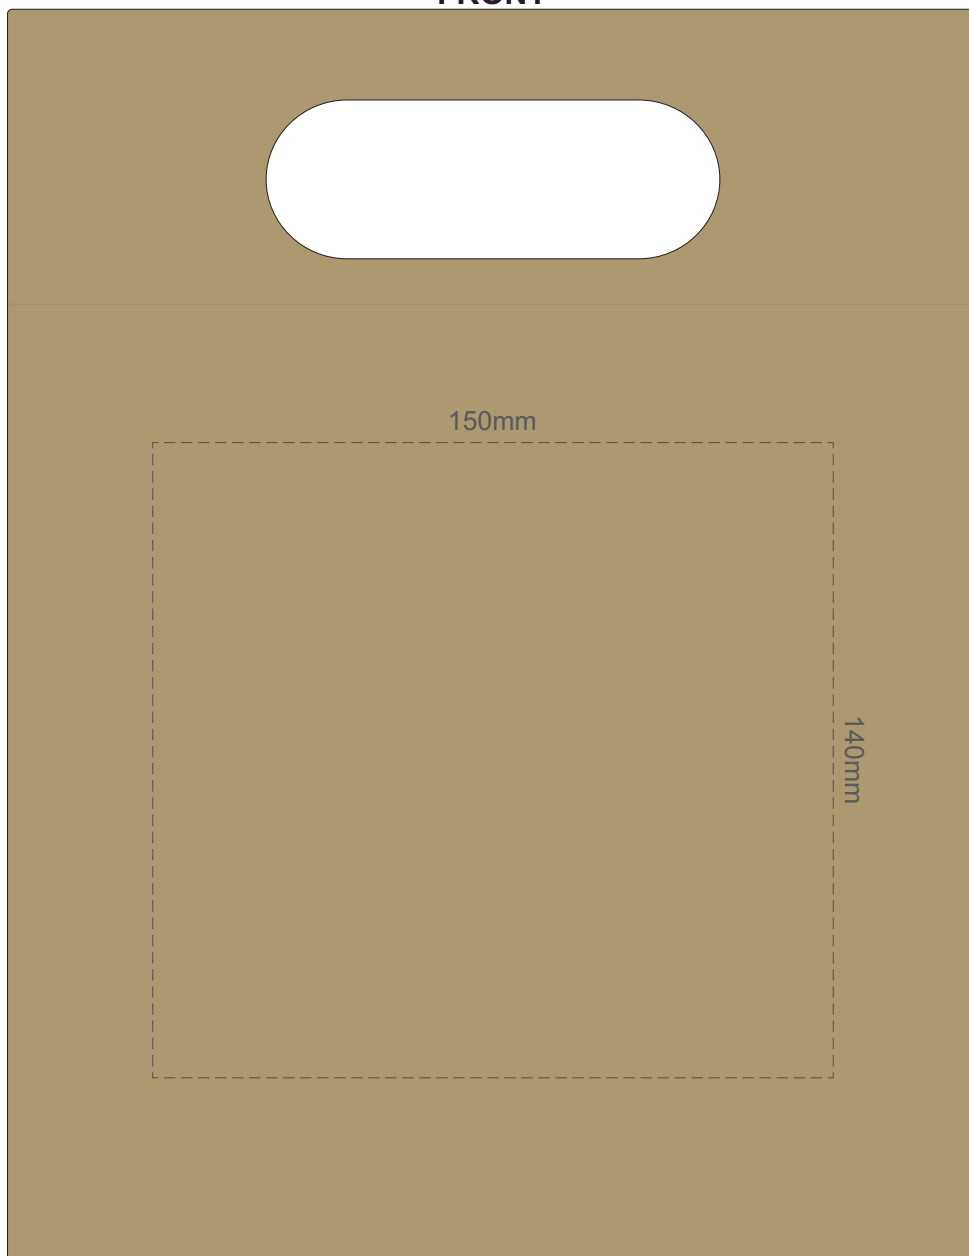

60% of Actual Size  
Screen Print (one colour)

**FRONT**

60% of Actual Size  
Screen Print (one colour)

**BACK**

60% of Actual Size  
Digital Packaging Print

**FRONT ONLY**

Digital Packaging Print is only available on white and natural products because it is a CMYK print, **no white print** is available. The material of this item is an uncoated print media, this means the ink will absorb into the material and the print will inherit the matt finish of the material creating a more natural vintage look with lower colour intensity.