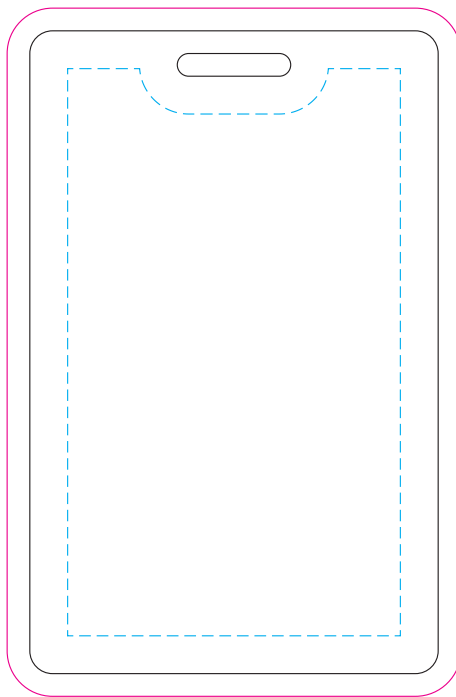

100% of Actual Size
Digital Print

54mm

85mm

SIDE 1

100% of Actual Size
Digital Print

54mm

85mm

SIDE 2

100% of Actual Size
Digital Print Template

Blue Line = The SIGNIFICANT PRINT AREA
(Keep all critical images & text within this box)

Black Line = Maximum print area

Pink Line = Bleed off to here