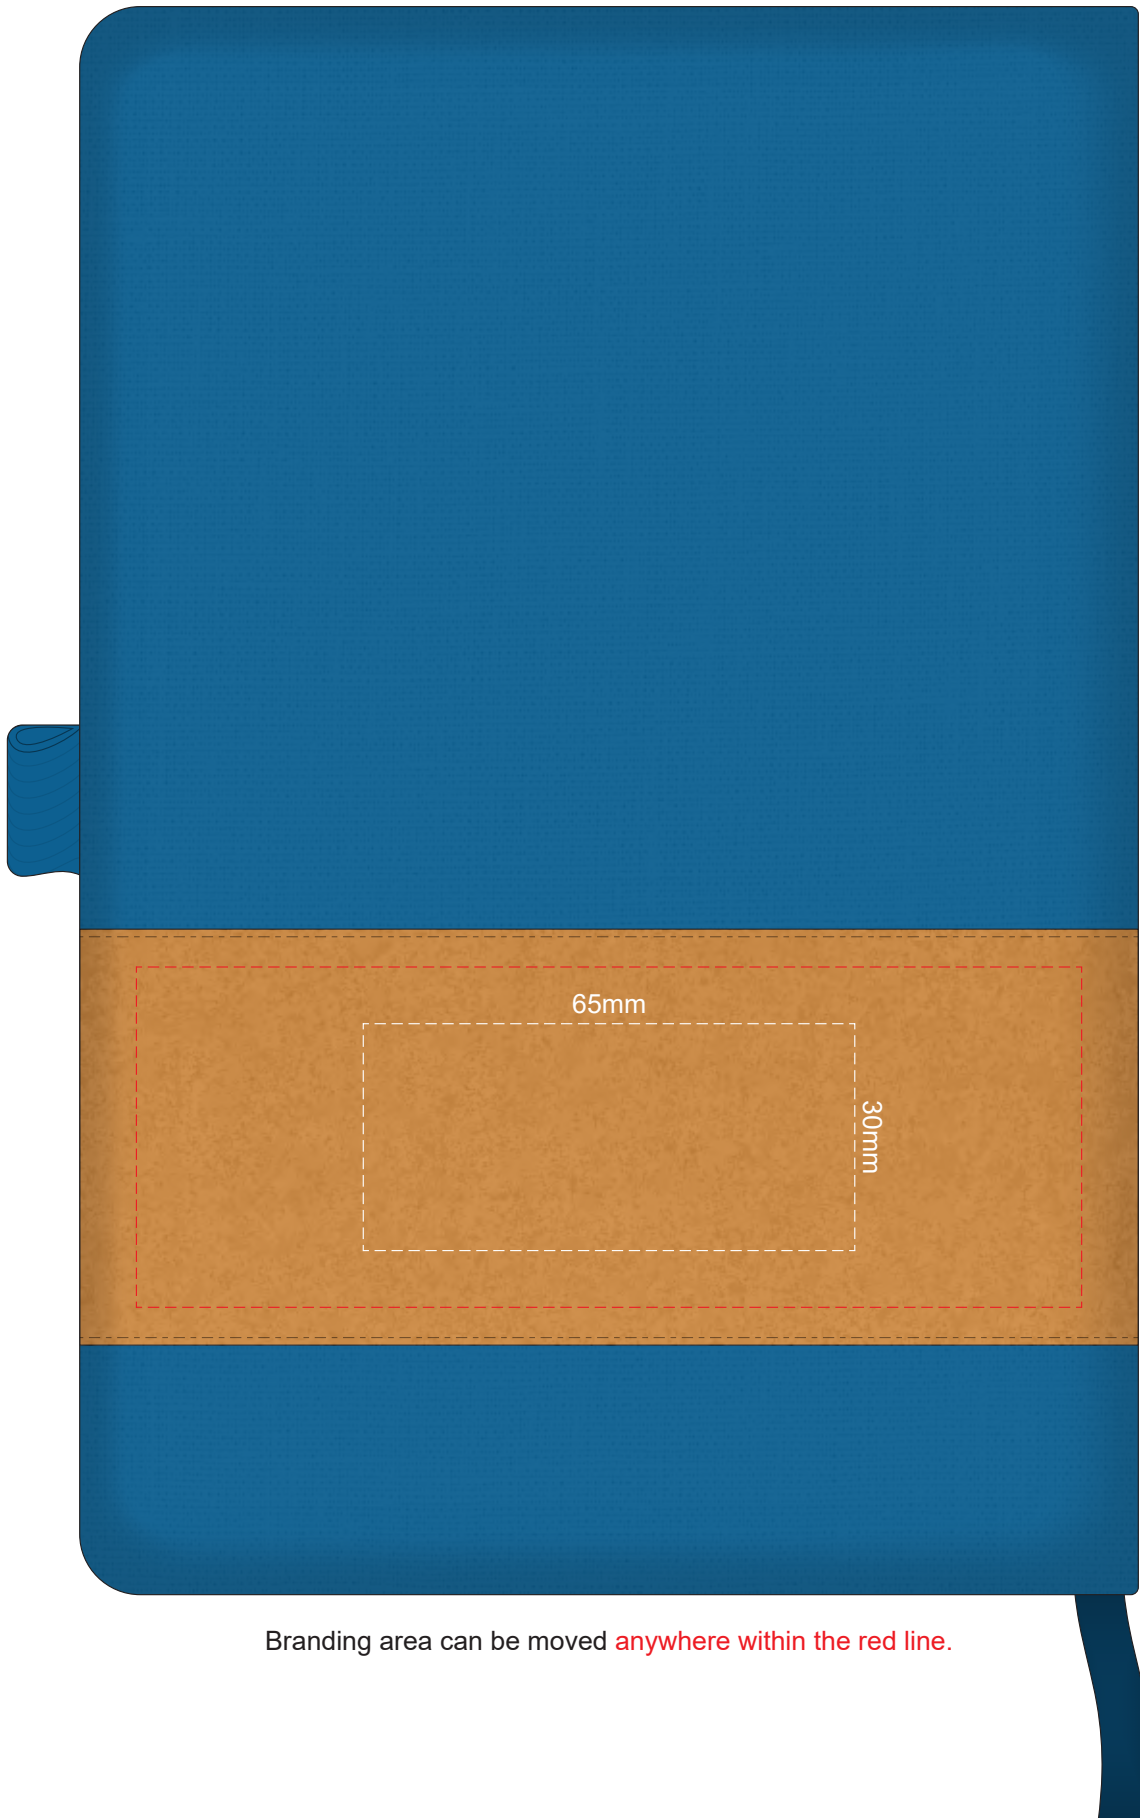

100% of Actual Size
Pad Print
FRONT

Branding area can be moved **anywhere within the red line.**

100% of Actual Size
Pad Print
BACK

Branding area can be moved **anywhere within the red line.**

100% of Actual Size
Screen Print
FRONT

100% of Actual Size
Screen Print
BACK

100% of Actual Size
Colourflex Transfer
FRONT

100% of Actual Size
Colourflex Transfer
BACK

Branding area can be moved anywhere within the red line.

100% of Actual Size
Debossing
FRONT

70% of Actual Size
Digital Print - Belly Band Template

Artwork will be printed directly onto the product via CMYK printing (no white), colours will not be vibrant due to white ink not being available for this process

Green Line = Fold Lines when assembled on notebook

Blue Line = The SIGNIFICANT PRINT AREA
(Keep all critical images & text within this box)

Black Line = Maximum print area

Pink Line = Bleed off to here

25% of Actual Size