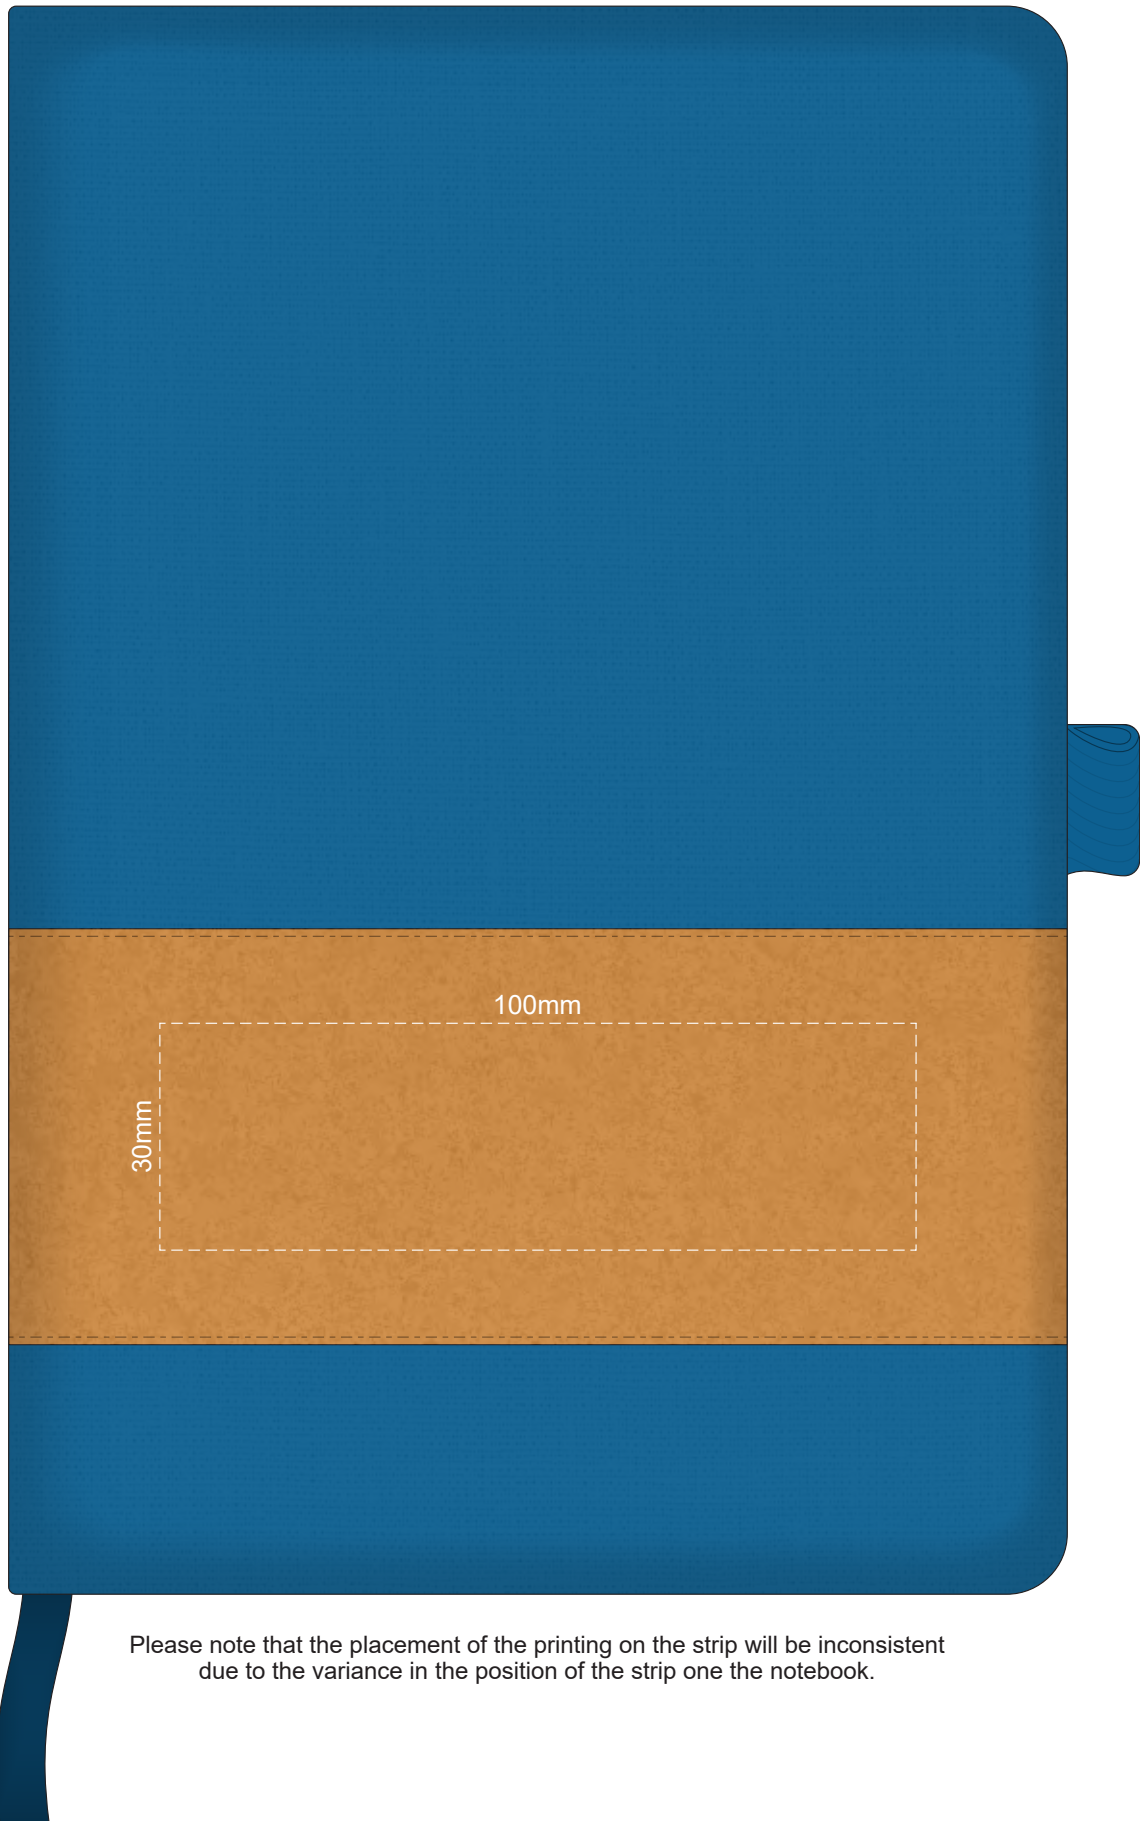

100% of Actual Size
Pad Print
FRONT

Branding area can be moved **anywhere within the red line.**

100% of Actual Size
Pad Print
BACK

Branding area can be moved **anywhere within the red line.**

100% of Actual Size
Screen Print
FRONT

100% of Actual Size
Screen Print
BACK

100% of Actual Size
Colourflex Transfer
FRONT

100% of Actual Size
Colourflex Transfer
BACK

Branding area can be moved anywhere within the red line.

100% of Actual Size
Debossing
FRONT

70% of Actual Size
Digital Print - Belly Band Template

Artwork will be printed directly onto the product via CMYK printing (no white), colours will not be vibrant due to white ink not being available for this process

Green Line = Fold Lines when assembled on notebook

Blue Line = The SIGNIFICANT PRINT AREA
(Keep all critical images & text within this box)

Black Line = Maximum print area

Pink Line = Bleed off to here

25% of Actual Size