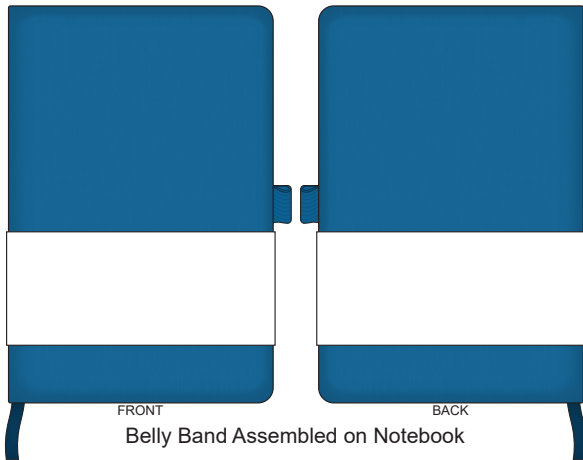

100% of Actual Size
Pad Print
FRONT

Branding area can be moved **anywhere within the red line.**

100% of Actual Size
Pad Print
BACK

Branding area can be moved **anywhere within the red line.**

100% of Actual Size
Screen Print
FRONT

Please note that the placement of the printing on the strip will be inconsistent due to the variance in the position of the strip on the notebook.

100% of Actual Size
Debossing
BACK

Please note that the placement of the printing on the strip will be inconsistent due to the variance in the position of the strip on the notebook.

70% of Actual Size
Digital Print - Belly Band Template

Artwork will be printed directly onto the product via CMYK printing (no white), colours will not be vibrant due to white ink not being available for this process

Green Line = Fold Lines when assembled on notebook

Blue Line = The SIGNIFICANT PRINT AREA
(Keep all critical images & text within this box)

Black Line = Maximum print area

Pink Line = Bleed off to here

25% of Actual Size