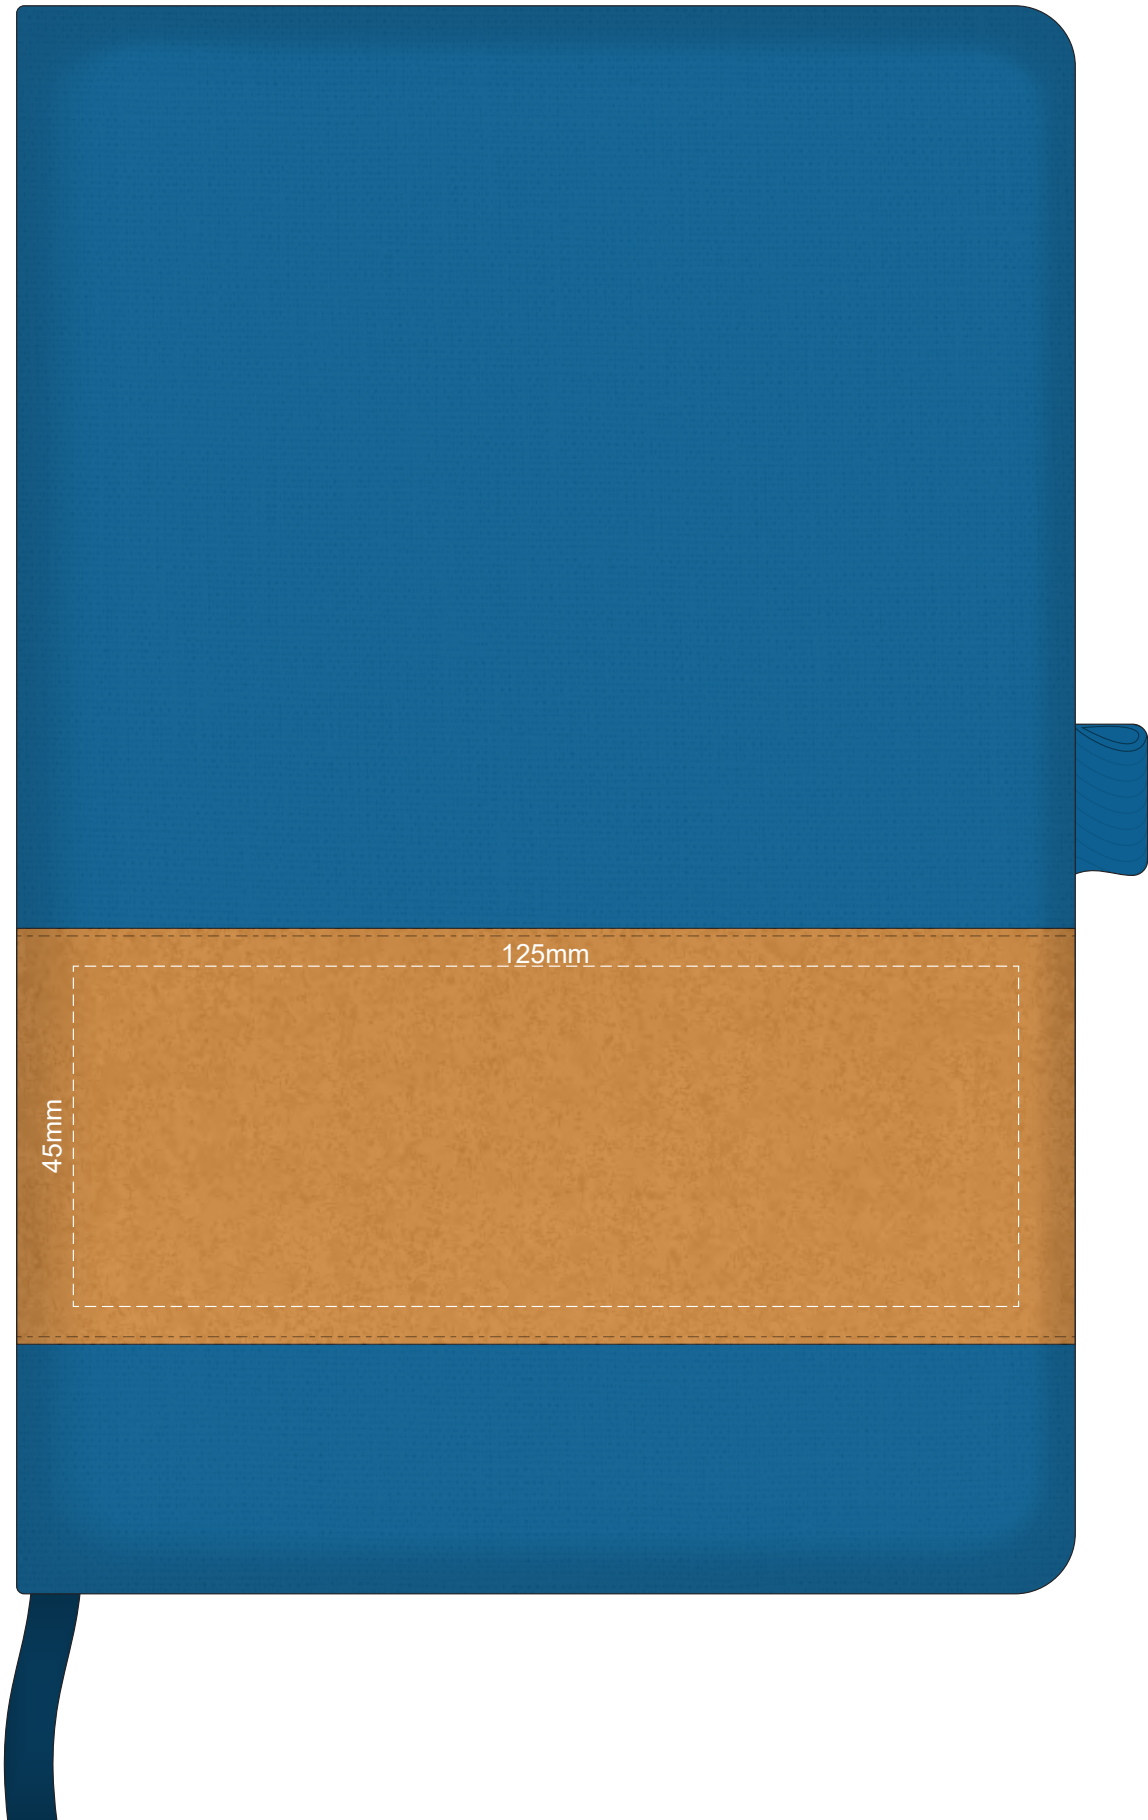

100% of Actual Size
Pad Print
FRONT

Branding area can be moved **anywhere within the red line.**

100% of Actual Size
Pad Print
BACK

Branding area can be moved **anywhere within the red line.**

100% of Actual Size
Screen Print
FRONT

100% of Actual Size
Screen Print
BACK

100% of Actual Size
Colourflex Transfer
FRONT

100% of Actual Size
Colourflex Transfer
BACK

Branding area can be moved anywhere within the red line.

100% of Actual Size
Debossing
FRONT

70% of Actual Size
Digital Print - Belly Band Template

Artwork will be printed directly onto the product via CMYK printing (no white), colours will not be vibrant due to white ink not being available for this process

Green Line = Fold Lines when assembled on notebook

Blue Line = The SIGNIFICANT PRINT AREA
(Keep all critical images & text within this box)

Black Line = Maximum print area

Pink Line = Bleed off to here

25% of Actual Size