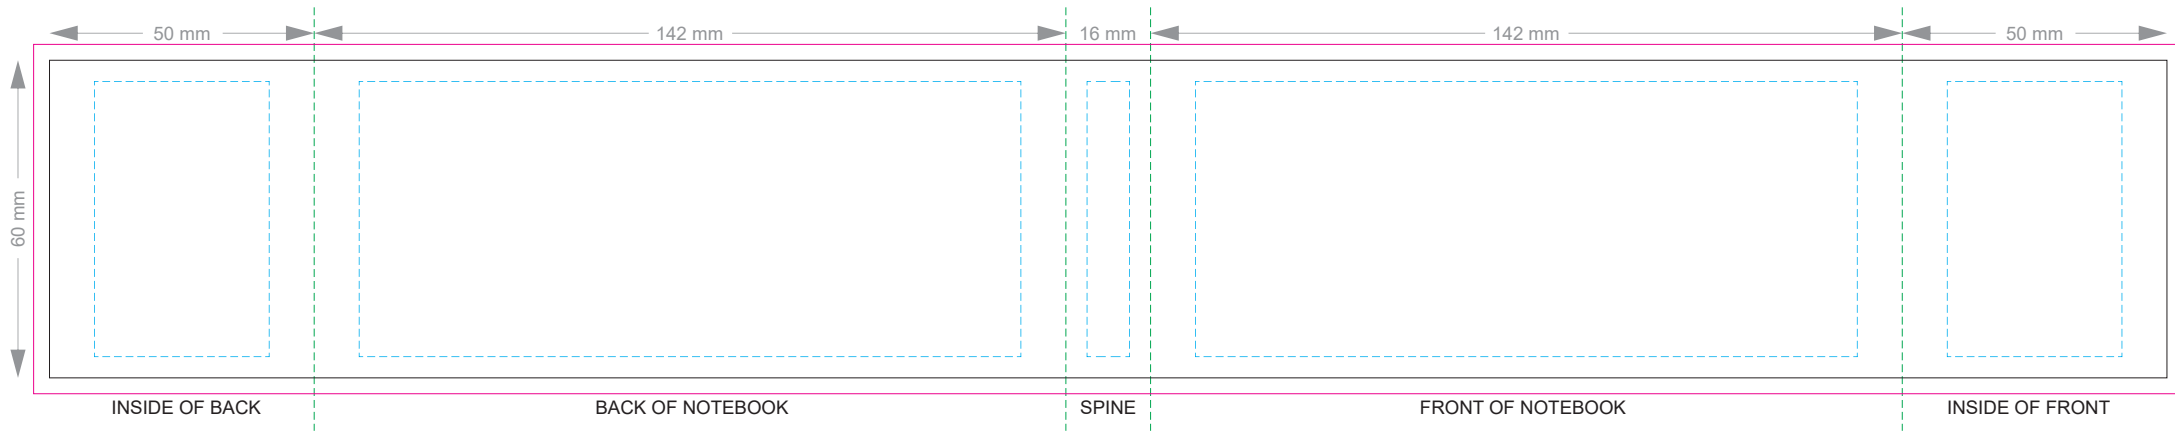

70% of Actual Size
Digital Print - Belly Band Template