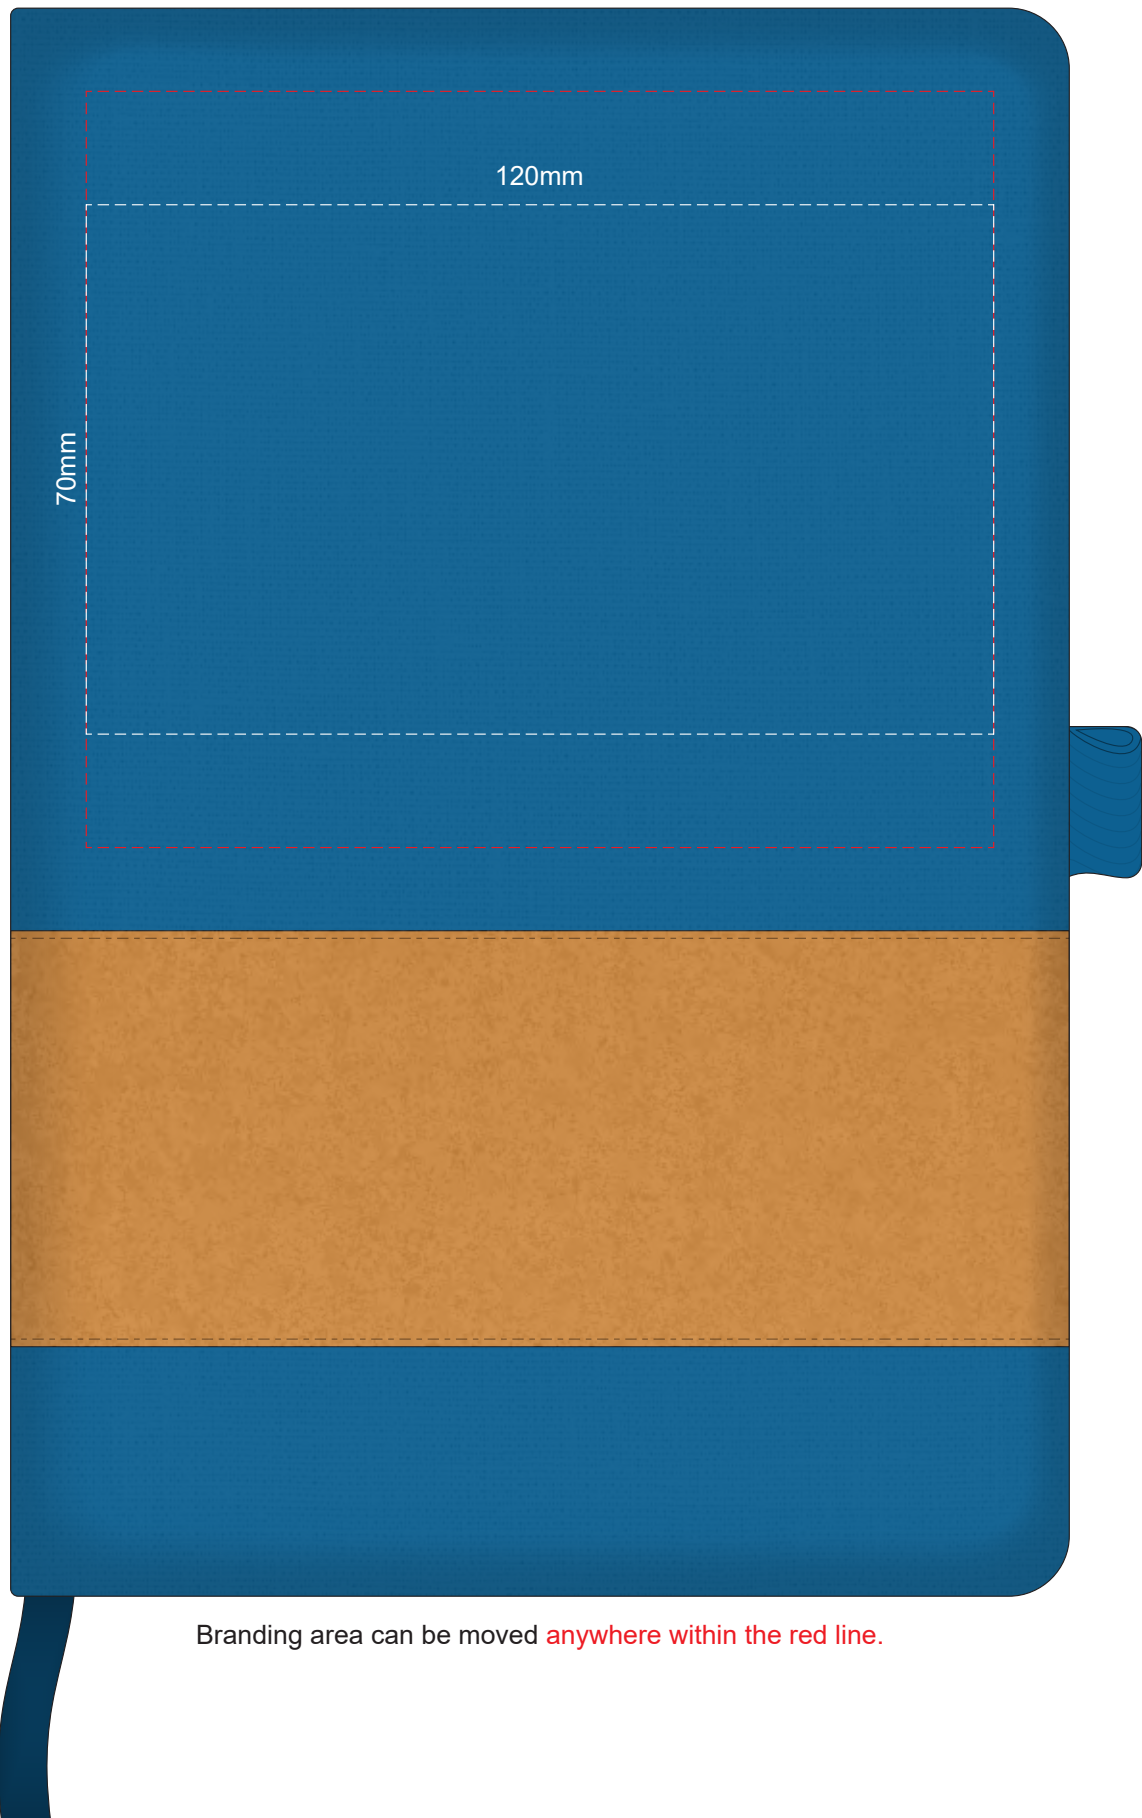

100% of Actual Size
Pad Print
FRONT

Branding area can be moved **anywhere within the red line.**

100% of Actual Size
Pad Print
BACK

Branding area can be moved **anywhere within the red line.**

100% of Actual Size
Screen Print
FRONT

100% of Actual Size
Screen Print
BACK

100% of Actual Size
Colourflex Transfer
FRONT

100% of Actual Size
Colourflex Transfer
BACK

Branding area can be moved anywhere within the red line.

100% of Actual Size
Debossing
FRONT

70% of Actual Size
Digital Print - Belly Band Template

Artwork will be printed directly onto the product via CMYK printing (no white), colours will not be vibrant due to white ink not being available for this process

Green Line = Fold Lines when assembled on notebook

Blue Line = The SIGNIFICANT PRINT AREA
(Keep all critical images & text within this box)

Black Line = Maximum print area

Pink Line = Bleed off to here

25% of Actual Size