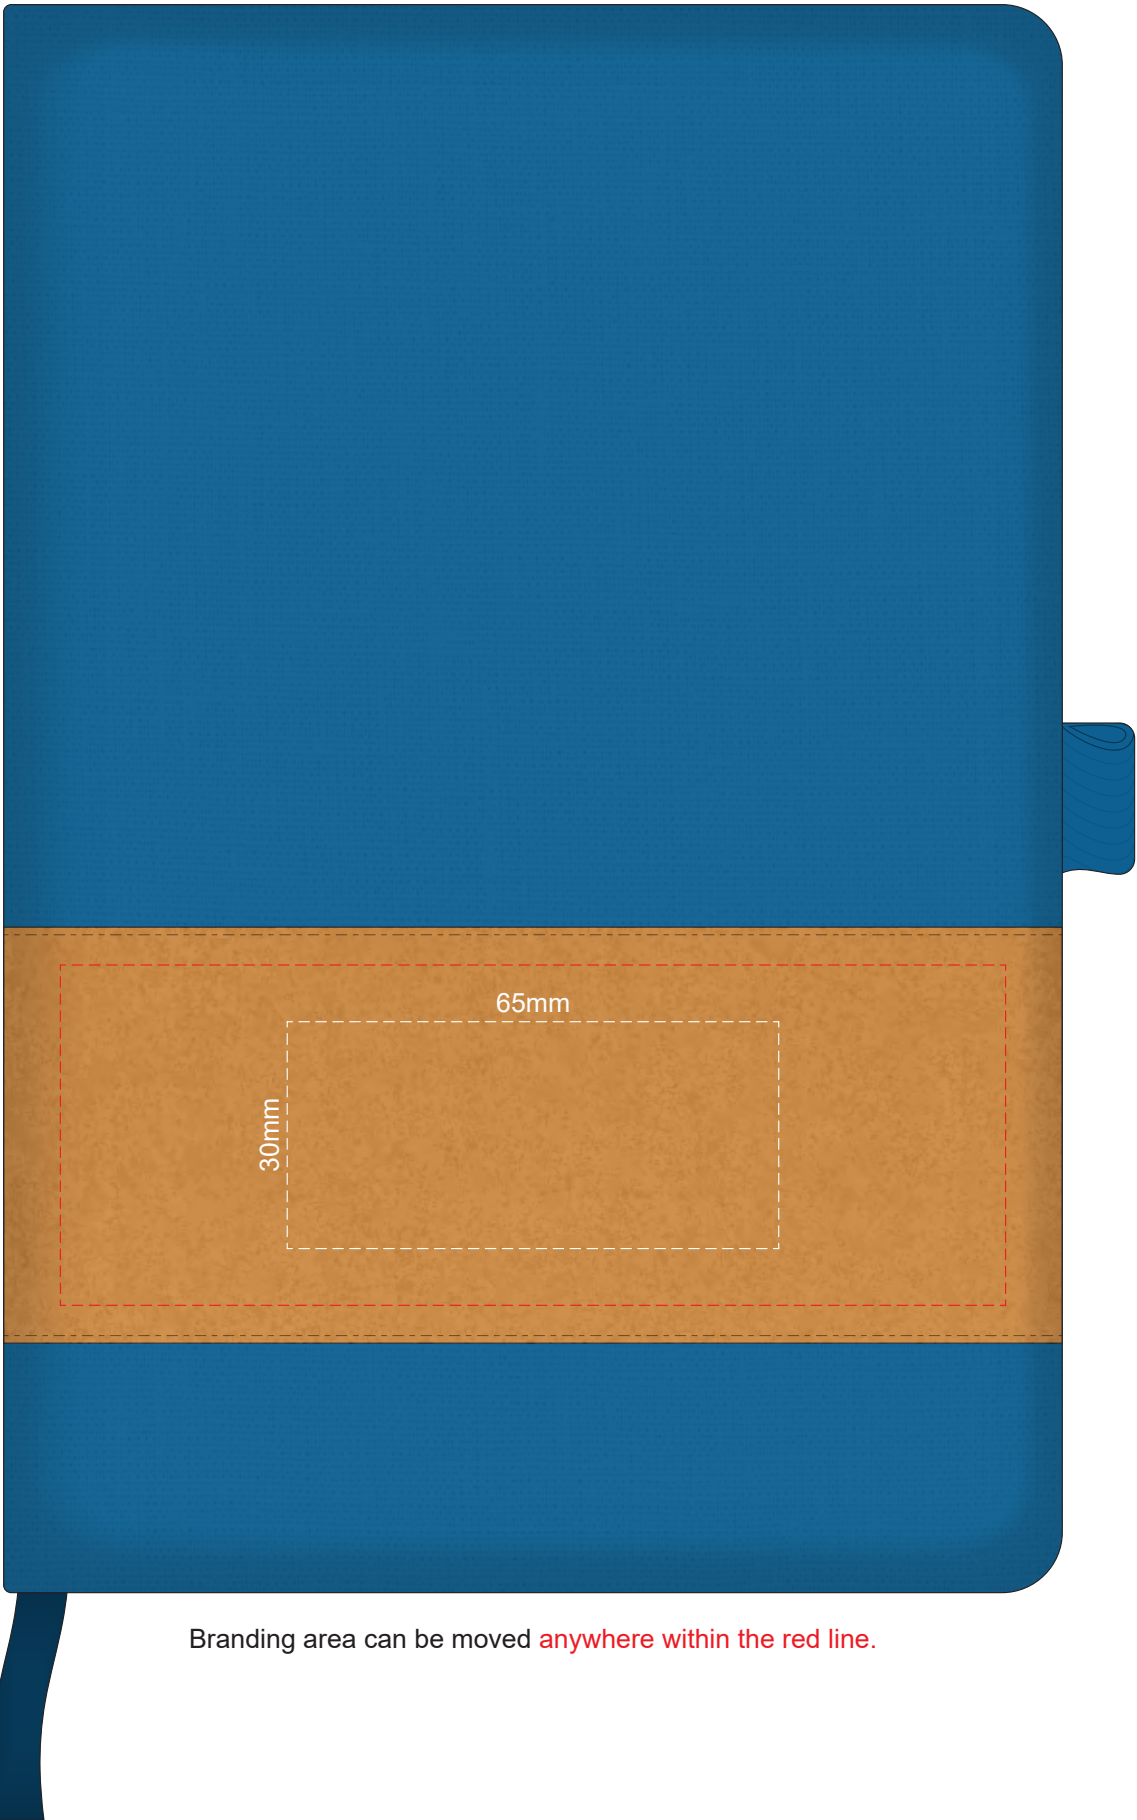

100% of Actual Size
Pad Print
FRONT

Branding area can be moved **anywhere within the red line.**

100% of Actual Size
Pad Print
BACK

Branding area can be moved **anywhere within the red line.**

100% of Actual Size
Screen Print
FRONT

100% of Actual Size
Screen Print
BACK

100% of Actual Size
Colourflex Transfer
FRONT

100% of Actual Size
Colourflex Transfer
BACK

Branding area can be moved anywhere within the red line.

100% of Actual Size
Debossing
FRONT

70% of Actual Size
Digital Print - Belly Band Template

Artwork will be printed directly onto the product via CMYK printing (no white), colours will not be vibrant due to white ink not being available for this process

Green Line = Fold Lines when assembled on notebook

Blue Line = The SIGNIFICANT PRINT AREA
(Keep all critical images & text within this box)

Black Line = Maximum print area

Pink Line = Bleed off to here

25% of Actual Size