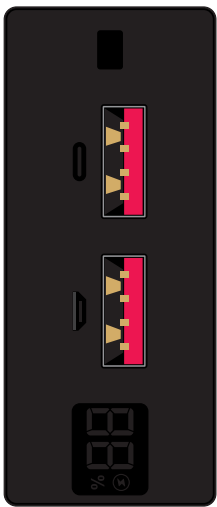

100% of Actual Size  
Laser Engraving  
Direct Digital

FRONT

PRINT AREA

BACK

PRINT AREA

**Bolt Power Bank**

Capacity: 20000mAh / 74Wh  
Type-C input: 5V/3A, 9V/2A, 12V/1.5A Max  
Micro-B input: 5V/2A, 9V/2A, 12V/1.5A Max  
Type-C Output: 5V/3A, 9V/2.22A, 12V/1.5A Max  
USB-A Outputs: 4.5V/5A, 5V/3A, 9V/2A, 12V/1.5 Max.

 Laser engraves to an oxidised white

100% of Actual Size  
Pad Print