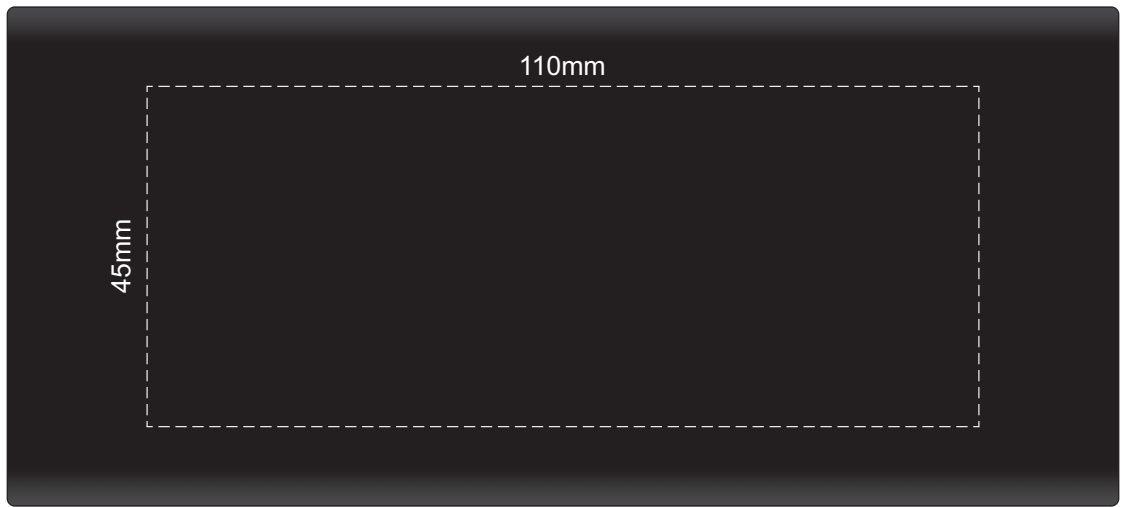

100% of Actual Size  
Laser Engraving  
Direct Digital

FRONT

PRINT AREA

BACK

PRINT AREA

**Bolt Power Bank**

Capacity: 20000mAh / 74Wh  
Type-C input: 5V/3A, 9V/2A, 12V/1.5A Max  
Micro-B input: 5V/2A, 9V/2A, 12V/1.5A Max  
Type-C Output: 5V/3A, 9V/2.22A, 12V/1.5A Max  
USB-A Outputs: 4.5V/5A, 5V/3A, 9V/2A, 12V/1.5 Max.

 Laser engraves to an oxidised white

100% of Actual Size  
Pad Print