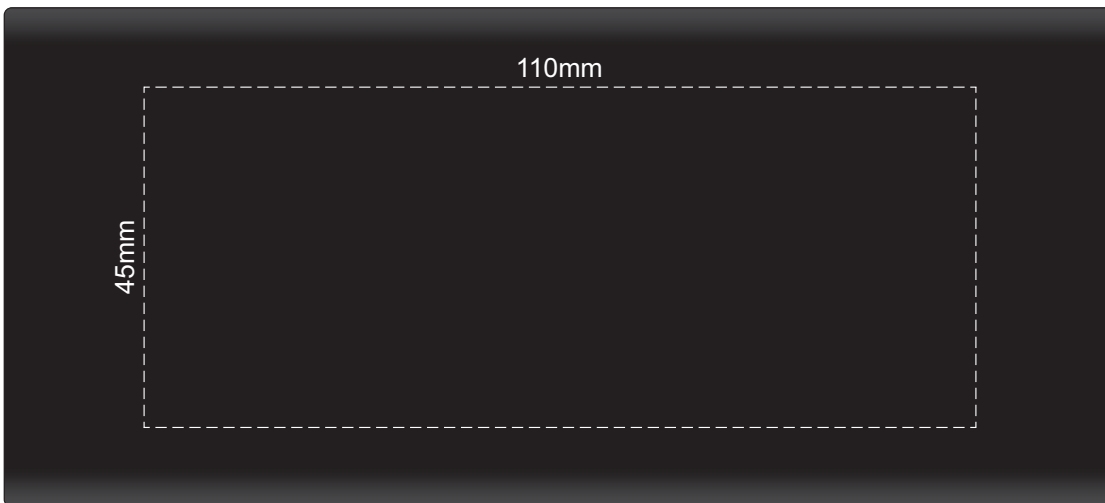

100% of Actual Size  
Laser Engraving  
Direct Digital

FRONT

PRINT AREA

BACK

PRINT AREA

**Bolt Power Bank**

Capacity: 20000mAh / 74Wh  
Type-C input: 5V/3A, 9V/2A, 12V/1.5A Max  
Micro-B input: 5V/2A, 9V/2A, 12V/1.5A Max  
Type-C Output: 5V/3A, 9V/2.22A, 12V/1.5A Max  
USB-A Outputs: 4.5V/5A, 5V/3A, 9V/2A, 12V/1.5 Max.

 Laser engraves to an oxidised white

100% of Actual Size  
Pad Print