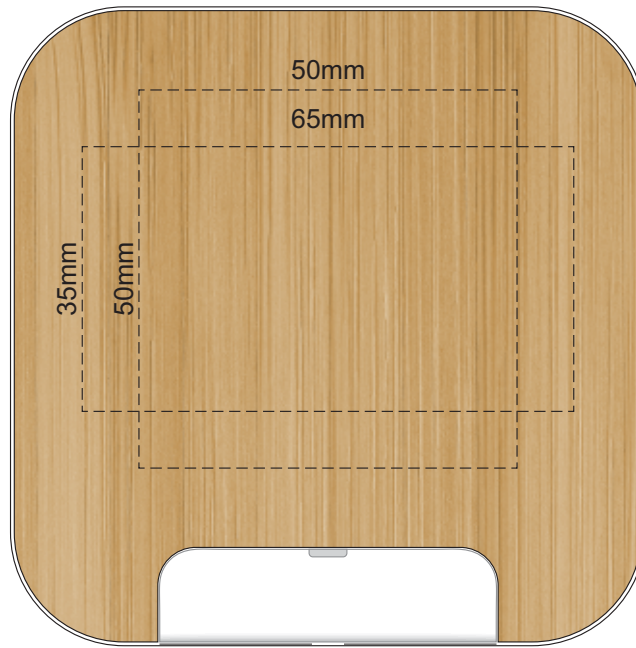

100% of Actual Size
Pad Print
Laser Engraving

This product is a natural material,
please allow for variances in grain pattern and branding.

 Laser engraves to a natural etch

100% of Actual Size
Direct Digital