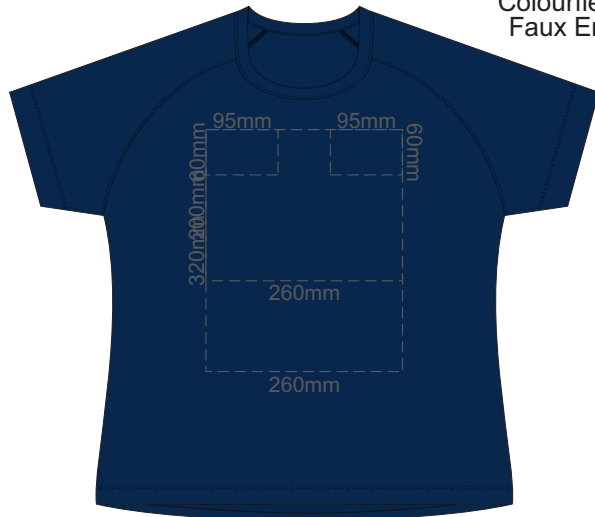

FRONT WOMEN'S EXTRA SMALL

Print area 260x200mm can be rotated to best suit.

BACK WOMEN'S EXTRA SMALL

Print area 260x200mm can be rotated to best suit.

10% of Actual Size
Colourflex Transfer
Faux Embroidery

10% of Actual Size
Colourflex Transfer
Faux Embroidery

FRONT WOMEN'S MEDIUM
Print area 260x200mm can be rotated to best suit.

BACK WOMEN'S MEDIUM
Print area 260x200mm can be rotated to best suit.

10% of Actual Size
Colourflex Transfer
Faux Embroidery

WOMEN'S MEDIUM
LEFT SLEEVE

WOMEN'S MEDIUM
RIGHT SLEEVE

10% of Actual Size
Screen Print

FRONT WOMEN'S LARGE

BACK WOMEN'S LARGE

10% of Actual Size
Screen Print

WOMEN'S LARGE
LEFT SLEEVE

WOMEN'S LARGE
RIGHT SLEEVE

10% of Actual Size
Colourflex Transfer
Faux Embroidery

FRONT WOMEN'S LARGE
Print area 260x200mm can be rotated to best suit.

BACK WOMEN'S LARGE
Print area 260x200mm can be rotated to best suit.

10% of Actual Size
Colourflex Transfer
Faux Embroidery