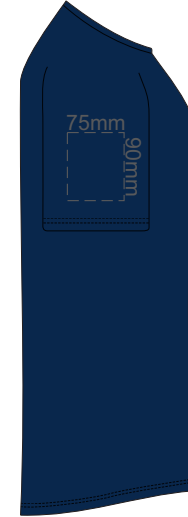

10% of Actual Size
Colourflex Transfer
Faux Embroidery

FRONT WOMEN'S SMALL
Print area 260x200mm can be rotated to best suit.

BACK WOMEN'S SMALL
Print area 260x200mm can be rotated to best suit.

10% of Actual Size
Colourflex Transfer
Faux Embroidery

10% of Actual Size
Colourflex Transfer
Faux Embroidery

FRONT WOMEN'S MEDIUM
Print area 260x200mm can be rotated to best suit.

BACK WOMEN'S MEDIUM
Print area 260x200mm can be rotated to best suit.

10% of Actual Size
Colourflex Transfer
Faux Embroidery

WOMEN'S MEDIUM
LEFT SLEEVE

WOMEN'S MEDIUM
RIGHT SLEEVE

10% of Actual Size
Screen Print

FRONT WOMEN'S LARGE

BACK WOMEN'S LARGE

10% of Actual Size
Screen Print

WOMEN'S LARGE
LEFT SLEEVE

WOMEN'S LARGE
RIGHT SLEEVE

10% of Actual Size
Colourflex Transfer
Faux Embroidery

FRONT WOMEN'S LARGE
Print area 260x200mm can be rotated to best suit.

BACK WOMEN'S LARGE
Print area 260x200mm can be rotated to best suit.

10% of Actual Size
Colourflex Transfer
Faux Embroidery