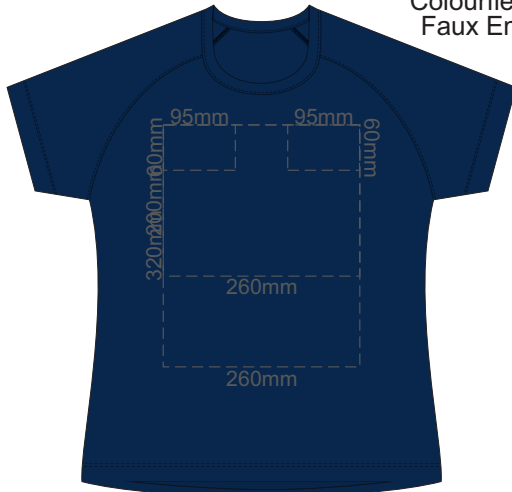

FRONT WOMEN'S EXTRA SMALL