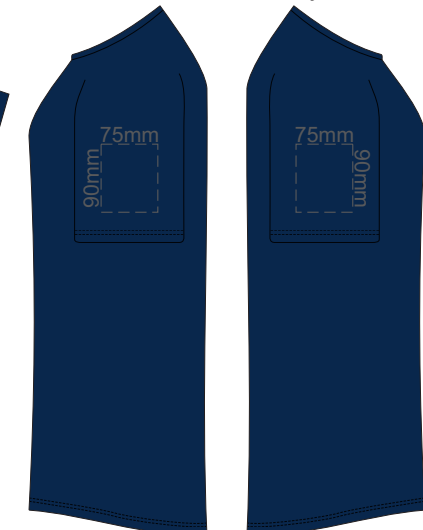

10% of Actual Size
Colourflex Transfer
Faux Embroidery

WOMEN'S 2XL
LEFT SLEEVE

WOMEN'S 2XL
RIGHT SLEEVE