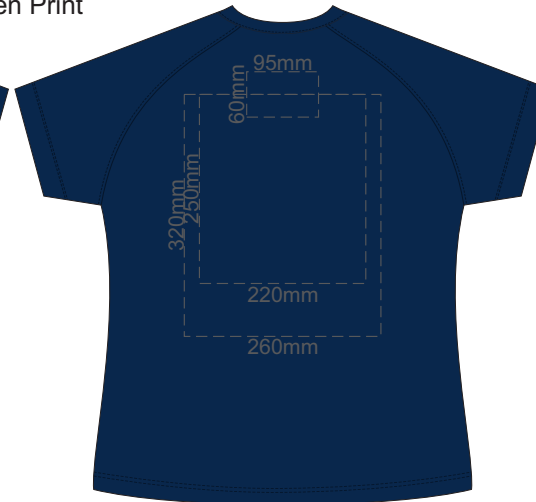

FRONT WOMEN'S EXTRA SMALL

Print area 260x200mm can be rotated to best suit.

BACK WOMEN'S EXTRA SMALL

Print area 260x200mm can be rotated to best suit.

10% of Actual Size
Colourflex Transfer
Faux Embroidery

WOMEN'S XS
LEFT SLEEVE

WOMEN'S XS
RIGHT SLEEVE

10% of Actual Size
Screen Print

FRONT WOMEN'S SMALL

BACK WOMEN'S SMALL

10% of Actual Size
Screen Print

WOMEN'S SMALL
LEFT SLEEVE

WOMEN'S SMALL
RIGHT SLEEVE

10% of Actual Size
Colourflex Transfer
Faux Embroidery

FRONT WOMEN'S SMALL
Print area 260x200mm can be rotated to best suit.

BACK WOMEN'S SMALL
Print area 260x200mm can be rotated to best suit.

10% of Actual Size
Colourflex Transfer
Faux Embroidery

10% of Actual Size
Colourflex Transfer
Faux Embroidery

FRONT WOMEN'S MEDIUM
Print area 260x200mm can be rotated to best suit.

BACK WOMEN'S MEDIUM
Print area 260x200mm can be rotated to best suit.

10% of Actual Size
Colourflex Transfer
Faux Embroidery