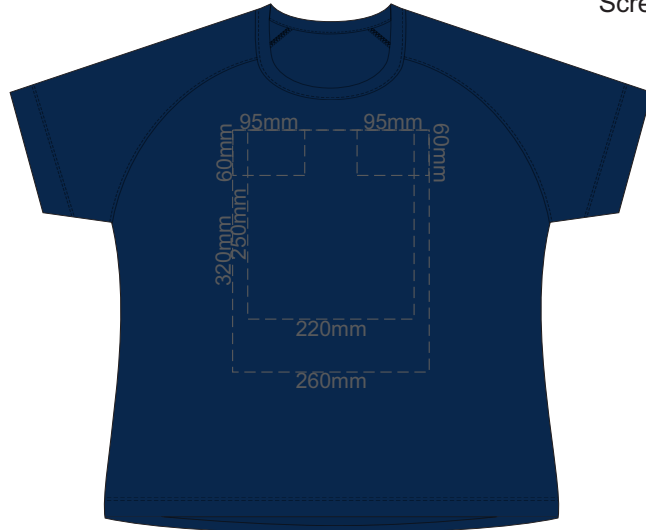

FRONT WOMEN'S XL

10% of Actual Size
Screen Print

FRONT WOMEN'S 2XL