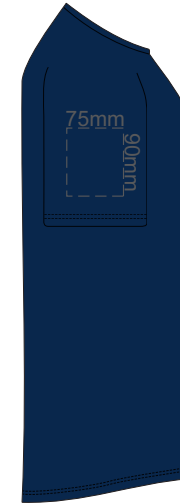

WOMEN'S XS
RIGHT SLEEVE

WOMEN'S SMALL
RIGHT SLEEVE

10% of Actual Size
Colourflex Transfer
Faux Embroidery