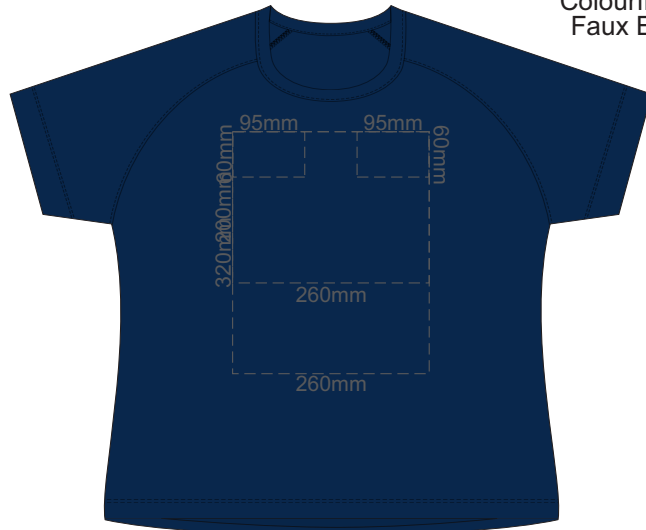

10% of Actual Size
Colourflex Transfer
Faux Embroidery

FRONT WOMEN'S 2XL