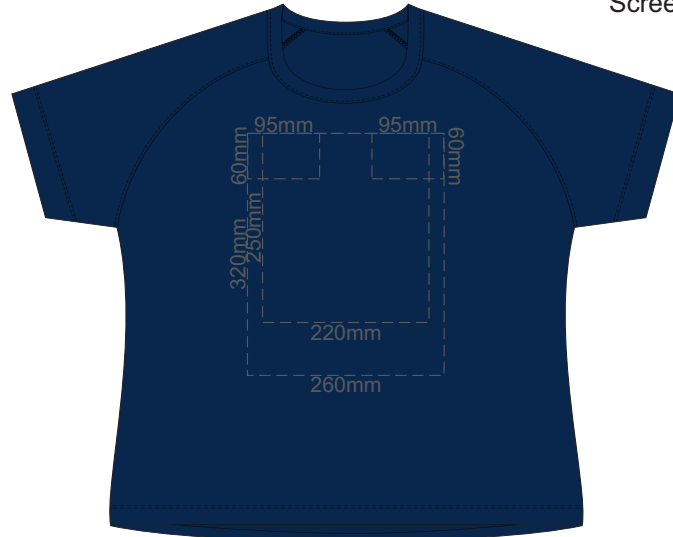

FRONT WOMEN'S 2XL

10% of Actual Size
Screen Print

FRONT WOMEN'S 3XL