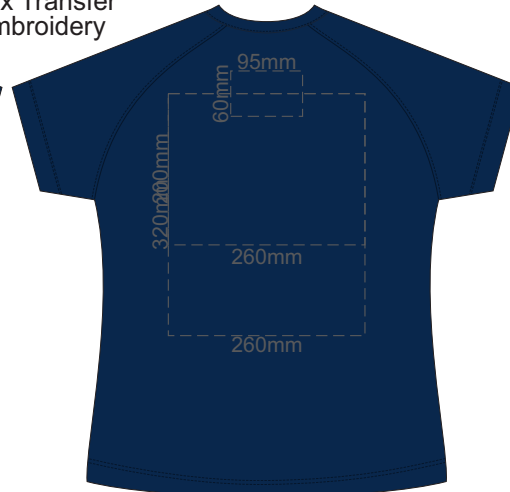

BACK WOMEN'S EXTRA SMALL