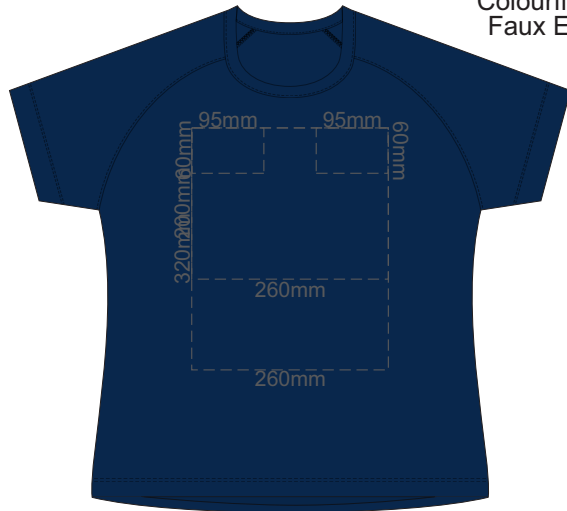

10% of Actual Size
Screen Print

10% of Actual Size
Screen Print

10% of Actual Size
Colourflex Transfer
Faux Embroidery

10% of Actual Size
Colourflex Transfer
Faux Embroidery