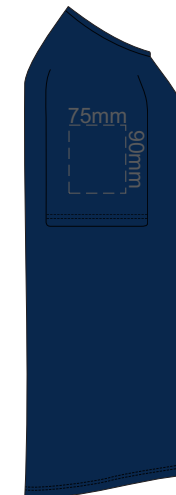

WOMEN'S XS
RIGHT SLEEVE