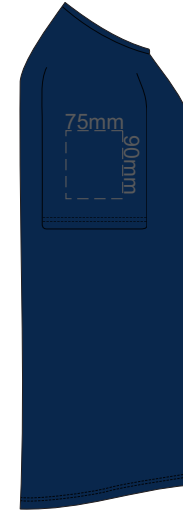

WOMEN'S SMALL
RIGHT SLEEVE

WOMEN'S MEDIUM
RIGHT SLEEVE

10% of Actual Size
Colourflex Transfer
Faux Embroidery