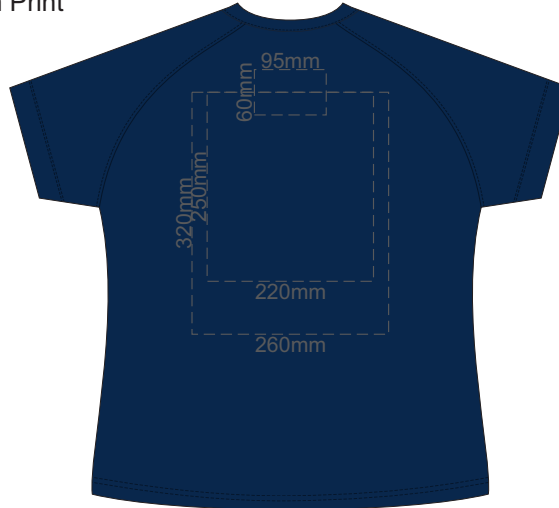

BACK WOMEN'S SMALL
Print area 260x200mm can be rotated to best suit.

BACK WOMEN'S MEDIUM

10% of Actual Size
Screen Print