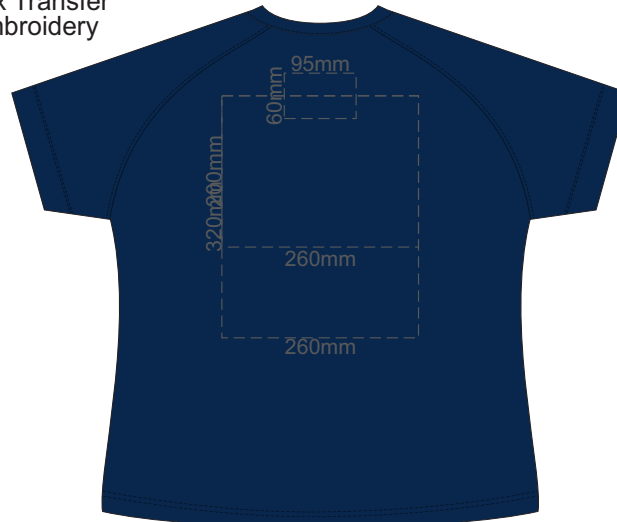

BACK WOMEN'S XL