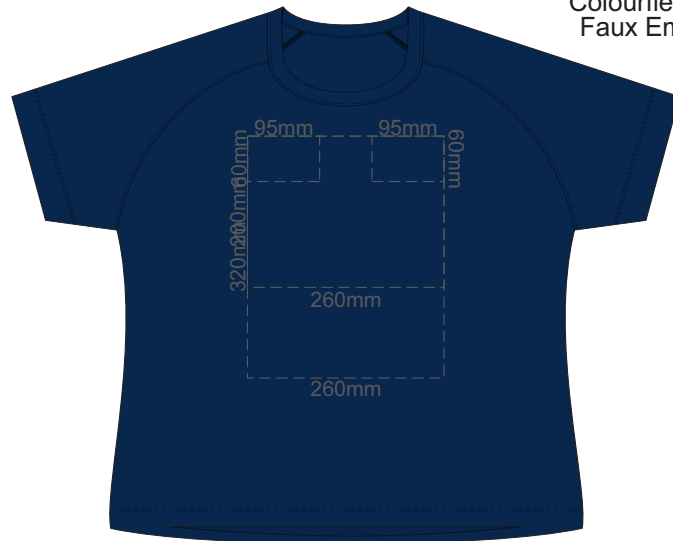

10% of Actual Size
Colourflex Transfer
Faux Embroidery

FRONT WOMEN'S 3XL