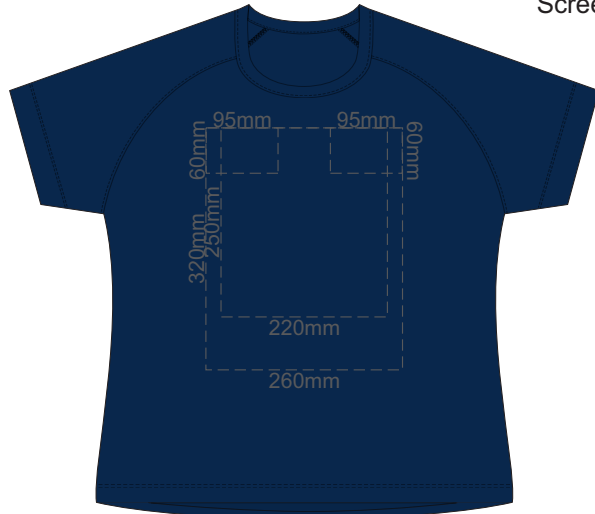

10% of Actual Size
Colourflex Transfer
Faux Embroidery

FRONT WOMEN'S SMALL
Print area 260x200mm can be rotated to best suit.

BACK WOMEN'S SMALL
Print area 260x200mm can be rotated to best suit.

10% of Actual Size
Colourflex Transfer
Faux Embroidery

WOMEN'S SMALL
LEFT SLEEVE

WOMEN'S SMALL
RIGHT SLEEVE

10% of Actual Size
Screen Print

FRONT WOMEN'S MEDIUM

BACK WOMEN'S MEDIUM

10% of Actual Size
Screen Print

WOMEN'S MEDIUM
LEFT SLEEVE

WOMEN'S MEDIUM
RIGHT SLEEVE

10% of Actual Size
Colourflex Transfer
Faux Embroidery

FRONT WOMEN'S MEDIUM
Print area 260x200mm can be rotated to best suit.

BACK WOMEN'S MEDIUM
Print area 260x200mm can be rotated to best suit.

10% of Actual Size
Colourflex Transfer
Faux Embroidery

WOMEN'S MEDIUM
LEFT SLEEVE

WOMEN'S MEDIUM
RIGHT SLEEVE

10% of Actual Size
Screen Print

FRONT WOMEN'S LARGE

BACK WOMEN'S LARGE

10% of Actual Size
Screen Print

WOMEN'S LARGE
LEFT SLEEVE

WOMEN'S LARGE
RIGHT SLEEVE