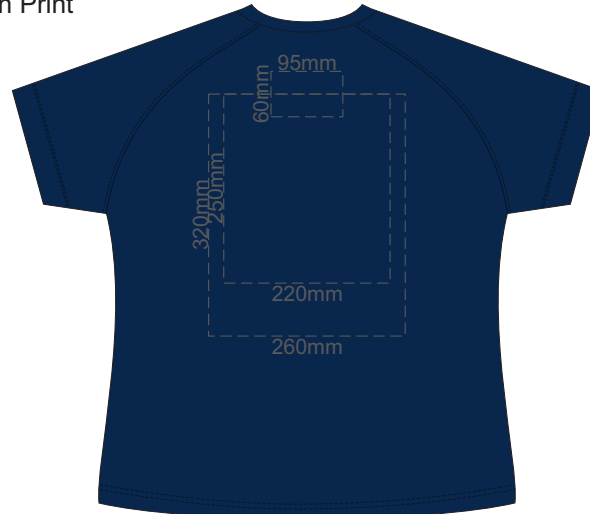

FRONT WOMEN'S EXTRA SMALL

Print area 260x200mm can be rotated to best suit.

BACK WOMEN'S EXTRA SMALL

Print area 260x200mm can be rotated to best suit.

10% of Actual Size
Colourflex Transfer
Faux Embroidery

10% of Actual Size
Colourflex Transfer
Faux Embroidery

FRONT WOMEN'S MEDIUM
Print area 260x200mm can be rotated to best suit.

BACK WOMEN'S MEDIUM
Print area 260x200mm can be rotated to best suit.

10% of Actual Size
Colourflex Transfer
Faux Embroidery

WOMEN'S MEDIUM
LEFT SLEEVE

WOMEN'S MEDIUM
RIGHT SLEEVE

10% of Actual Size
Screen Print

FRONT WOMEN'S LARGE

BACK WOMEN'S LARGE

10% of Actual Size
Screen Print

WOMEN'S LARGE
LEFT SLEEVE

WOMEN'S LARGE
RIGHT SLEEVE

10% of Actual Size
Colourflex Transfer
Faux Embroidery

FRONT WOMEN'S LARGE
Print area 260x200mm can be rotated to best suit.

BACK WOMEN'S LARGE
Print area 260x200mm can be rotated to best suit.

10% of Actual Size
Colourflex Transfer
Faux Embroidery