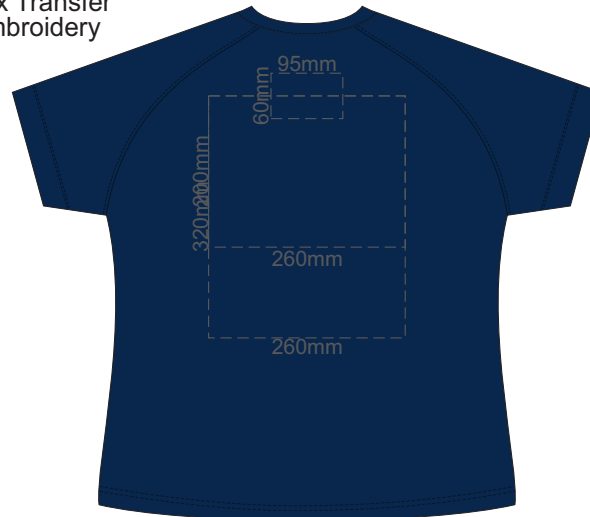

FRONT WOMEN'S EXTRA SMALL

Print area 260x200mm can be rotated to best suit.

BACK WOMEN'S EXTRA SMALL

Print area 260x200mm can be rotated to best suit.

10% of Actual Size
Colourflex Transfer
Faux Embroidery

10% of Actual Size
Colourflex Transfer
Faux Embroidery

FRONT WOMEN'S MEDIUM
Print area 260x200mm can be rotated to best suit.

BACK WOMEN'S MEDIUM
Print area 260x200mm can be rotated to best suit.

10% of Actual Size
Colourflex Transfer
Faux Embroidery

WOMEN'S MEDIUM
LEFT SLEEVE

WOMEN'S MEDIUM
RIGHT SLEEVE

10% of Actual Size
Screen Print

FRONT WOMEN'S LARGE

BACK WOMEN'S LARGE

10% of Actual Size
Screen Print

WOMEN'S LARGE
LEFT SLEEVE

WOMEN'S LARGE
RIGHT SLEEVE

10% of Actual Size
Colourflex Transfer
Faux Embroidery

FRONT WOMEN'S LARGE
Print area 260x200mm can be rotated to best suit.

BACK WOMEN'S LARGE
Print area 260x200mm can be rotated to best suit.

10% of Actual Size
Colourflex Transfer
Faux Embroidery