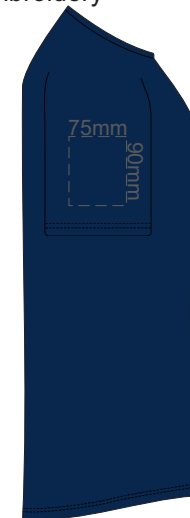

10% of Actual Size
Colourflex Transfer
Faux Embroidery

FRONT WOMEN'S MEDIUM
Print area 260x200mm can be rotated to best suit.

BACK WOMEN'S MEDIUM
Print area 260x200mm can be rotated to best suit.

10% of Actual Size
Colourflex Transfer
Faux Embroidery

WOMEN'S MEDIUM
LEFT SLEEVE

WOMEN'S MEDIUM
RIGHT SLEEVE

10% of Actual Size
Screen Print

FRONT WOMEN'S LARGE

BACK WOMEN'S LARGE

10% of Actual Size
Screen Print

WOMEN'S LARGE
LEFT SLEEVE

WOMEN'S LARGE
RIGHT SLEEVE

10% of Actual Size
Colourflex Transfer
Faux Embroidery

FRONT WOMEN'S LARGE
Print area 260x200mm can be rotated to best suit.

BACK WOMEN'S LARGE
Print area 260x200mm can be rotated to best suit.

10% of Actual Size
Colourflex Transfer
Faux Embroidery

WOMEN'S LARGE
LEFT SLEEVE

WOMEN'S LARGE
RIGHT SLEEVE

10% of Actual Size
Screen Print

FRONT WOMEN'S XL

BACK WOMEN'S XL

10% of Actual Size
Screen Print

WOMEN'S XL
LEFT SLEEVE

WOMEN'S XL
RIGHT SLEEVE