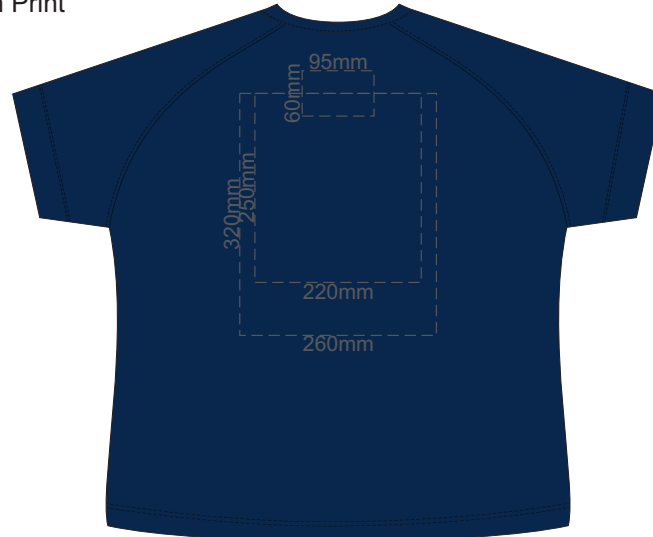

BACK WOMEN'S 2XL

BACK WOMEN'S 3XL

10% of Actual Size
Screen Print