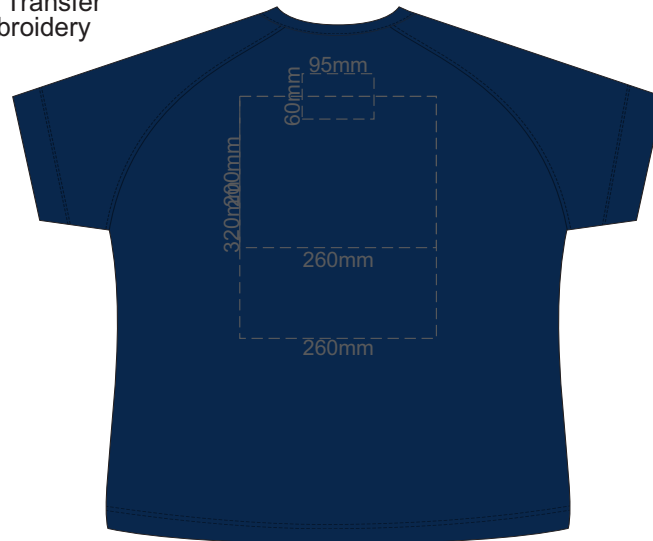

BACK WOMEN'S 3XL