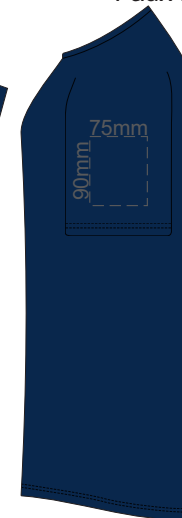

10% of Actual Size
Colourflex Transfer
Faux Embroidery

FRONT WOMEN'S MEDIUM
Print area 260x200mm can be rotated to best suit.

BACK WOMEN'S MEDIUM
Print area 260x200mm can be rotated to best suit.

10% of Actual Size
Colourflex Transfer
Faux Embroidery

WOMEN'S MEDIUM
LEFT SLEEVE

WOMEN'S MEDIUM
RIGHT SLEEVE

10% of Actual Size
Screen Print

FRONT WOMEN'S LARGE

BACK WOMEN'S LARGE

10% of Actual Size
Screen Print

WOMEN'S LARGE
LEFT SLEEVE

WOMEN'S LARGE
RIGHT SLEEVE

10% of Actual Size
Colourflex Transfer
Faux Embroidery

FRONT WOMEN'S LARGE
Print area 260x200mm can be rotated to best suit.

BACK WOMEN'S LARGE
Print area 260x200mm can be rotated to best suit.

10% of Actual Size
Colourflex Transfer
Faux Embroidery

WOMEN'S LARGE
LEFT SLEEVE

WOMEN'S LARGE
RIGHT SLEEVE

10% of Actual Size
Screen Print

FRONT WOMEN'S XL

BACK WOMEN'S XL

10% of Actual Size
Screen Print

WOMEN'S XL
LEFT SLEEVE

WOMEN'S XL
RIGHT SLEEVE