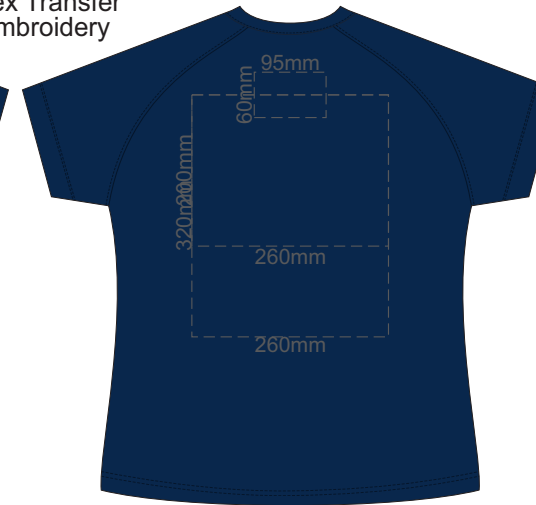

BACK WOMEN'S SMALL
Print area 260x200mm can be rotated to best suit.