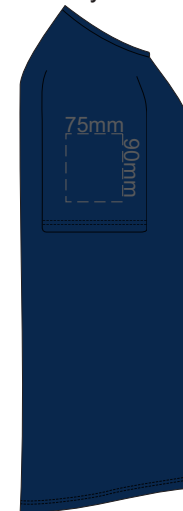

WOMEN'S MEDIUM
RIGHT SLEEVE