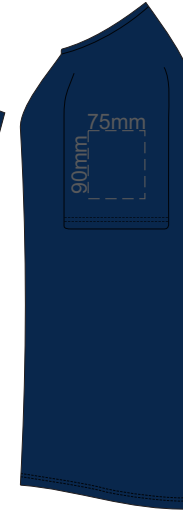

WOMEN'S SMALL
LEFT SLEEVE

WOMEN'S MEDIUM
LEFT SLEEVE