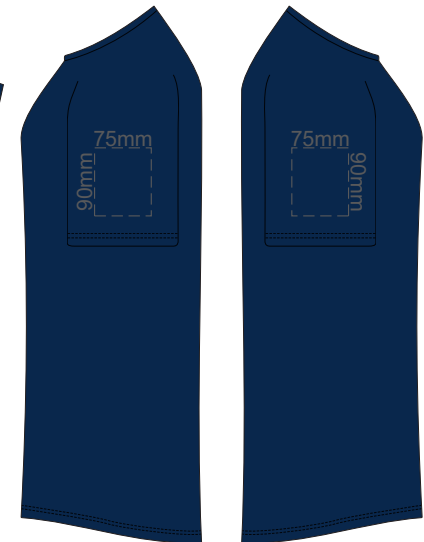

WOMEN'S 3XL
RIGHT SLEEVE

10% of Actual Size
Colourflex Transfer
Faux Embroidery

WOMEN'S 3XL
LEFT SLEEVE