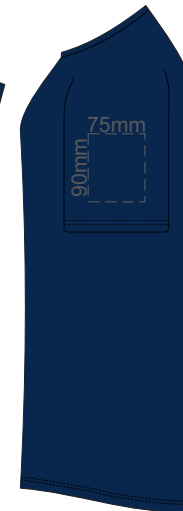

10% of Actual Size
Colourflex Transfer
Faux Embroidery

WOMEN'S MEDIUM
LEFT SLEEVE