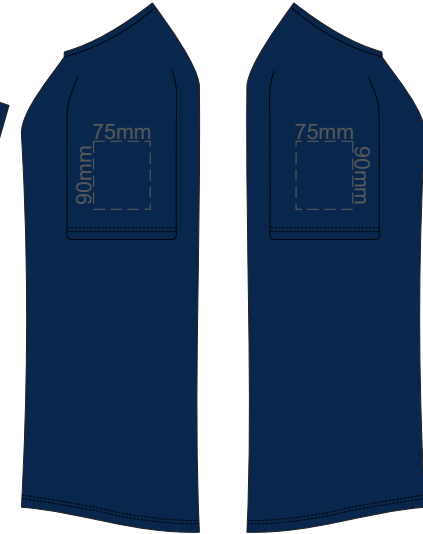

WOMEN'S XL
LEFT SLEEVE

WOMEN'S XL
RIGHT SLEEVE

10% of Actual Size
Screen Print

WOMEN'S 2XL
LEFT SLEEVE

WOMEN'S 2XL
RIGHT SLEEVE