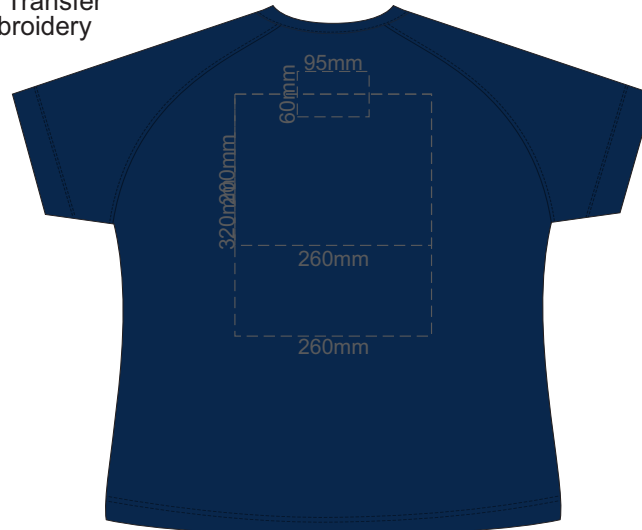

BACK WOMEN'S 2XL