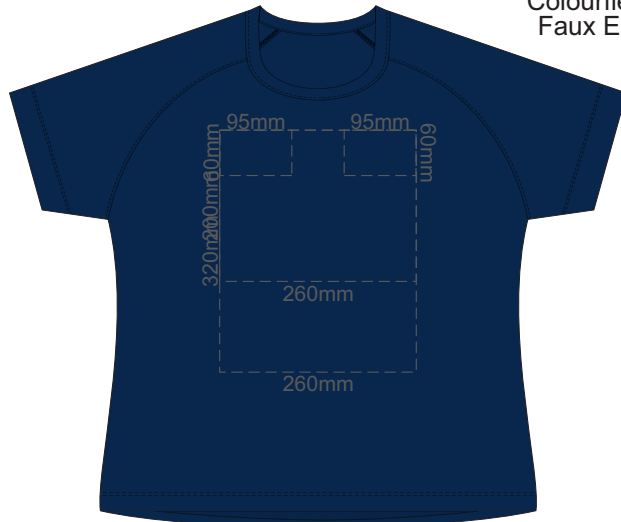

FRONT WOMEN'S XL