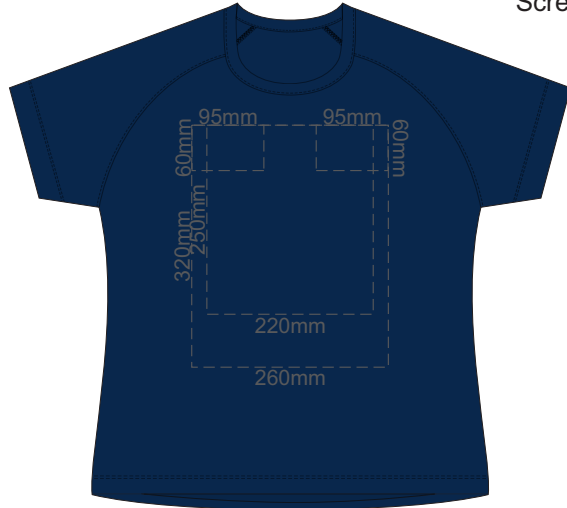

FRONT WOMEN'S SMALL
Print area 260x200mm can be rotated to best suit.

10% of Actual Size
Screen Print

FRONT WOMEN'S MEDIUM