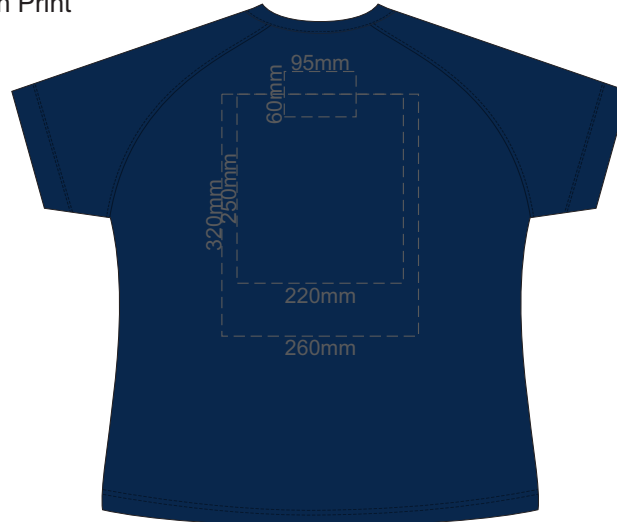

BACK WOMEN'S LARGE
Print area 260x200mm can be rotated to best suit.

BACK WOMEN'S XL

10% of Actual Size
Screen Print