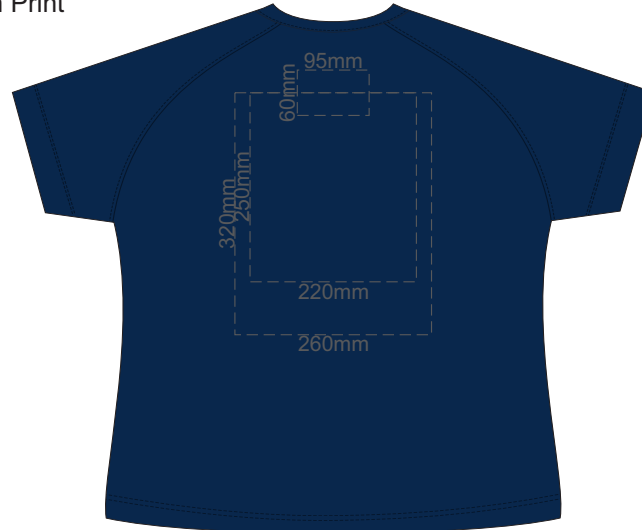

BACK WOMEN'S XL

BACK WOMEN'S 2XL