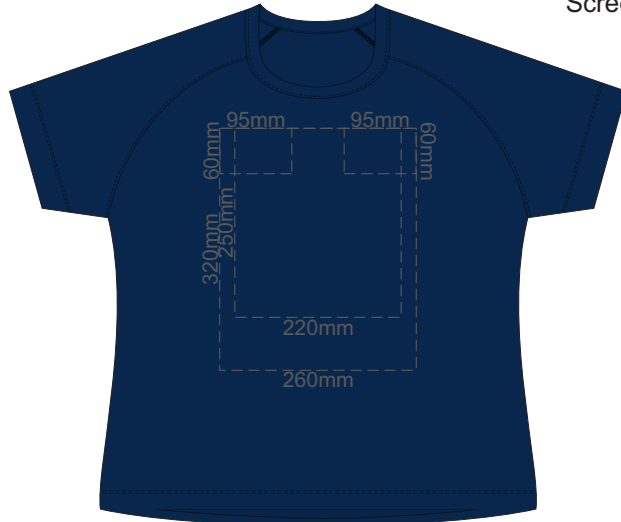

FRONT WOMEN'S LARGE
Print area 260x200mm can be rotated to best suit.

10% of Actual Size
Screen Print

FRONT WOMEN'S XL