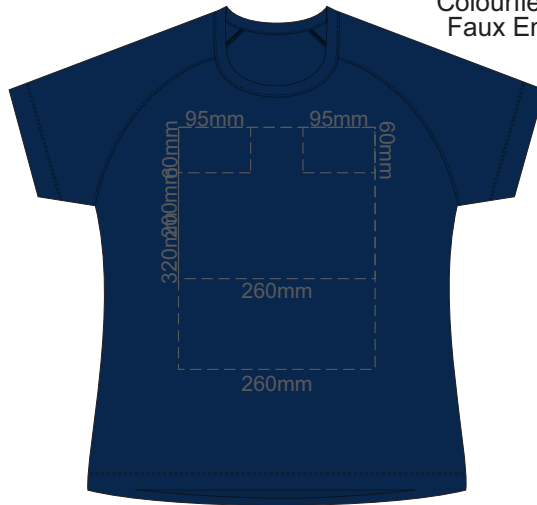

FRONT WOMEN'S EXTRA SMALL

Print area 260x200mm can be rotated to best suit.

BACK WOMEN'S EXTRA SMALL

Print area 260x200mm can be rotated to best suit.

10% of Actual Size
Colourflex Transfer
Faux Embroidery

WOMEN'S XS
LEFT SLEEVE

WOMEN'S XS
RIGHT SLEEVE

10% of Actual Size
Screen Print

FRONT WOMEN'S SMALL

BACK WOMEN'S SMALL

10% of Actual Size
Screen Print

WOMEN'S SMALL
LEFT SLEEVE

WOMEN'S SMALL
RIGHT SLEEVE

10% of Actual Size
Colourflex Transfer
Faux Embroidery

FRONT WOMEN'S SMALL
Print area 260x200mm can be rotated to best suit.

BACK WOMEN'S SMALL
Print area 260x200mm can be rotated to best suit.

10% of Actual Size
Colourflex Transfer
Faux Embroidery

10% of Actual Size
Colourflex Transfer
Faux Embroidery

FRONT WOMEN'S MEDIUM
Print area 260x200mm can be rotated to best suit.

BACK WOMEN'S MEDIUM
Print area 260x200mm can be rotated to best suit.

10% of Actual Size
Colourflex Transfer
Faux Embroidery