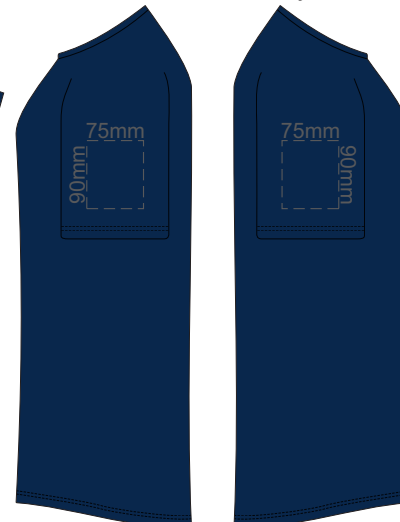

WOMEN'S XL
RIGHT SLEEVE

10% of Actual Size
Colourflex Transfer
Faux Embroidery

WOMEN'S XL
LEFT SLEEVE