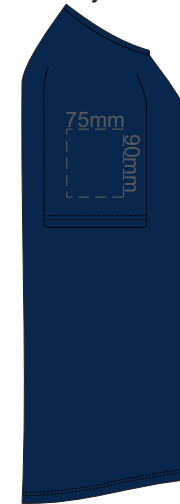

FRONT WOMEN'S EXTRA SMALL

Print area 260x200mm can be rotated to best suit.

BACK WOMEN'S EXTRA SMALL

Print area 260x200mm can be rotated to best suit.

10% of Actual Size
Colourflex Transfer
Faux Embroidery

WOMEN'S XS
LEFT SLEEVE

WOMEN'S XS
RIGHT SLEEVE

10% of Actual Size
Screen Print

FRONT WOMEN'S SMALL

BACK WOMEN'S SMALL

10% of Actual Size
Screen Print

WOMEN'S SMALL
LEFT SLEEVE

WOMEN'S SMALL
RIGHT SLEEVE

10% of Actual Size
Colourflex Transfer
Faux Embroidery

FRONT WOMEN'S SMALL
Print area 260x200mm can be rotated to best suit.

BACK WOMEN'S SMALL
Print area 260x200mm can be rotated to best suit.

10% of Actual Size
Colourflex Transfer
Faux Embroidery

WOMEN'S SMALL
LEFT SLEEVE

WOMEN'S SMALL
RIGHT SLEEVE

10% of Actual Size
Screen Print

FRONT WOMEN'S MEDIUM

BACK WOMEN'S MEDIUM

10% of Actual Size
Screen Print

WOMEN'S MEDIUM
LEFT SLEEVE

WOMEN'S MEDIUM
RIGHT SLEEVE