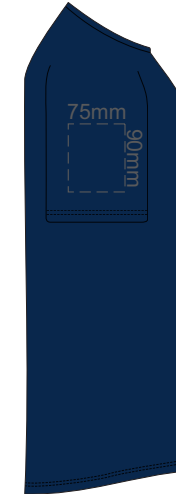

WOMEN'S XS
RIGHT SLEEVE

10% of Actual Size
Colourflex Transfer
Faux Embroidery