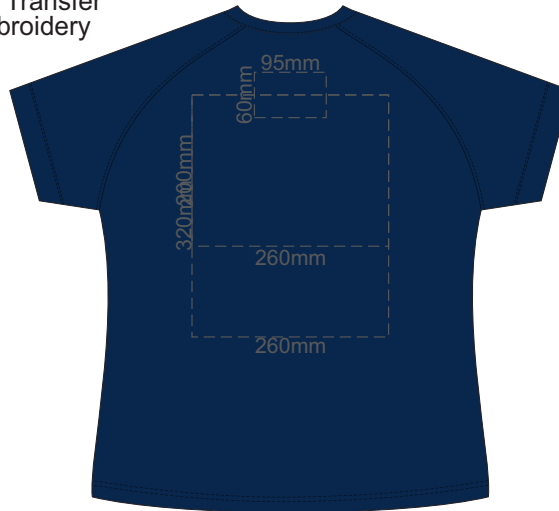

10% of Actual Size
Screen Print

10% of Actual Size
Screen Print

10% of Actual Size
Colourflex Transfer
Faux Embroidery

10% of Actual Size
Colourflex Transfer
Faux Embroidery