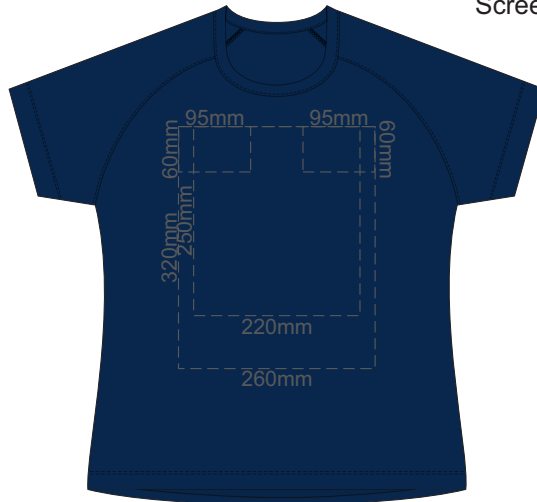

FRONT WOMEN'S EXTRA SMALL

10% of Actual Size
Screen Print

FRONT WOMEN'S SMALL