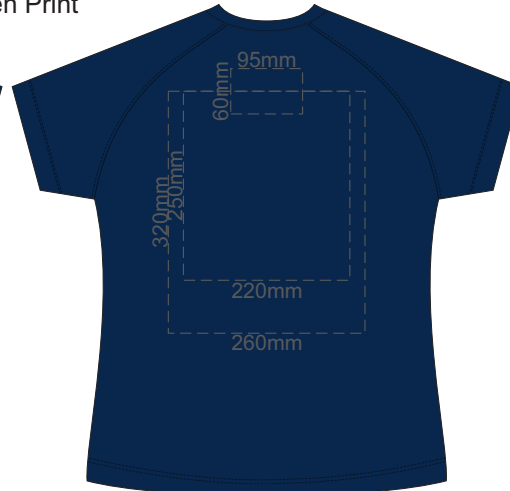

BACK WOMEN'S EXTRA SMALL

10% of Actual Size
Screen Print