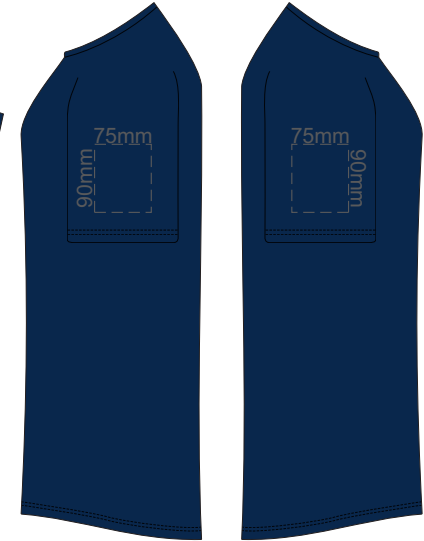

WOMEN'S 2XL
LEFT SLEEVE

WOMEN'S 2XL
RIGHT SLEEVE

WOMEN'S 3XL
RIGHT SLEEVE

WOMEN'S 3XL
LEFT SLEEVE