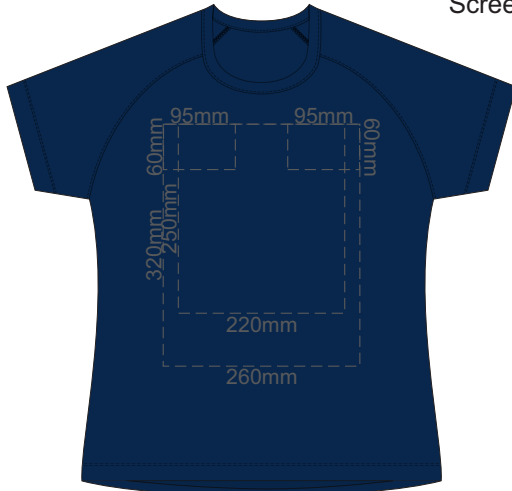

10% of Actual Size
Screen Print

FRONT WOMEN'S EXTRA SMALL