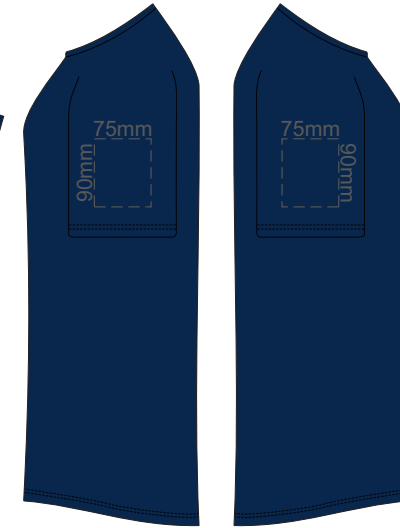

WOMEN'S LARGE
LEFT SLEEVE

WOMEN'S LARGE
RIGHT SLEEVE

WOMEN'S XL
LEFT SLEEVE

WOMEN'S XL
RIGHT SLEEVE

10% of Actual Size
Colourflex Transfer
Faux Embroidery