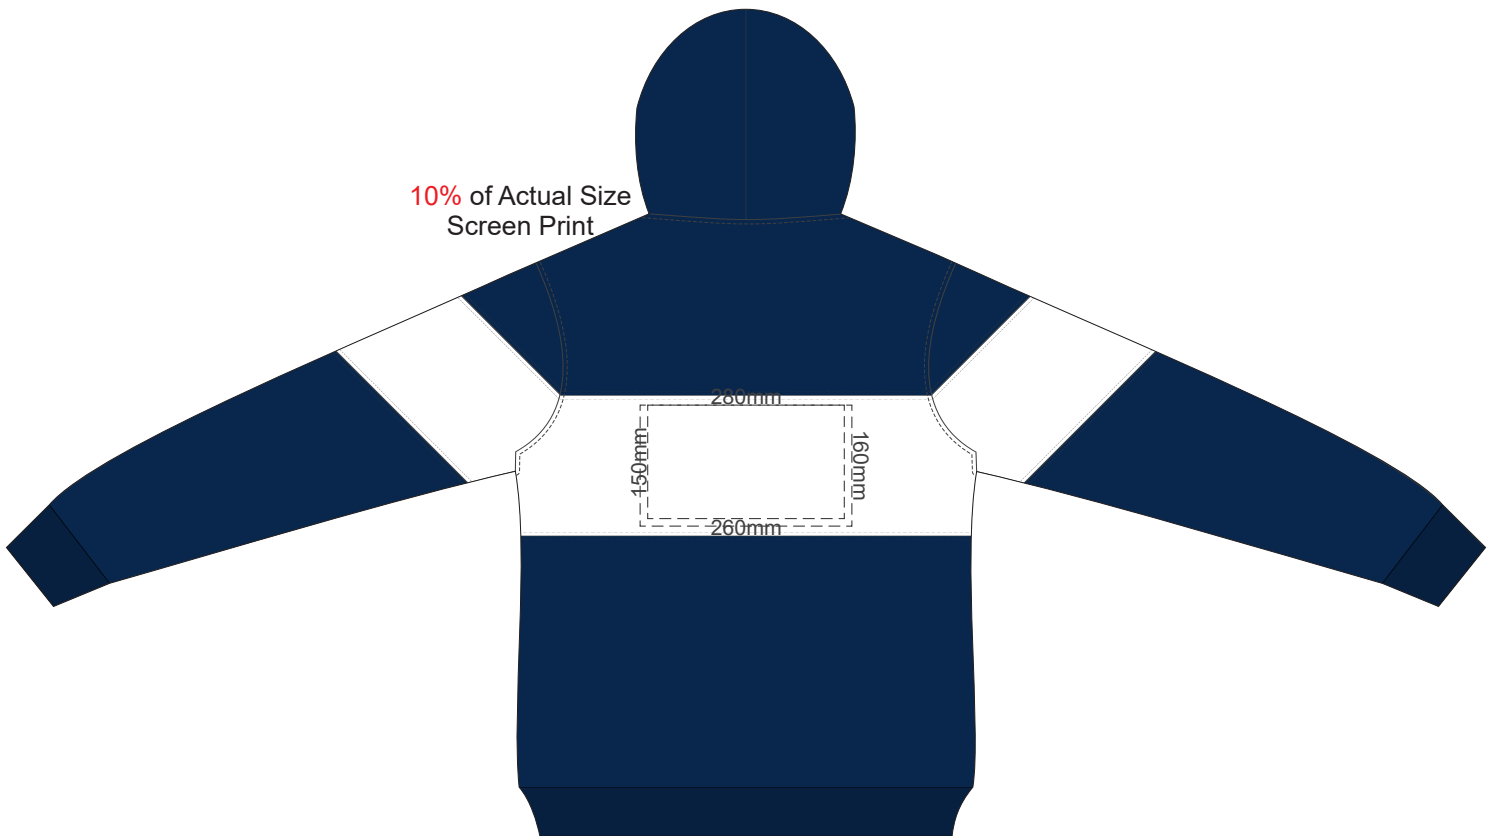

10% of Actual Size
Screen Print

FRONT LARGE

10% of Actual Size
Screen Print

BACK LARGE

10% of Actual Size
Screen Print

FRONT XL

10% of Actual Size
Screen Print

BACK XL

10% of Actual Size
Screen Print

FRONT 2XL

10% of Actual Size
Screen Print

BACK 2XL

10% of Actual Size
Screen Print

FRONT 3XL

10% of Actual Size
Screen Print

BACK 3XL

BACK EXTRA SMALL

Branding area can be moved anywhere within the red line.

10% of Actual Size
Colourflex Transfer
Faux Embroidery

FRONT SMALL

10% of Actual Size
Colourflex Transfer
Faux Embroidery

BACK SMALL

Branding area can be moved anywhere within the red line.

10% of Actual Size
Colourflex Transfer
Faux Embroidery

FRONT MEDIUM

10% of Actual Size
Colourflex Transfer
Faux Embroidery

BACK MEDIUM

Branding area can be moved anywhere within the red line.