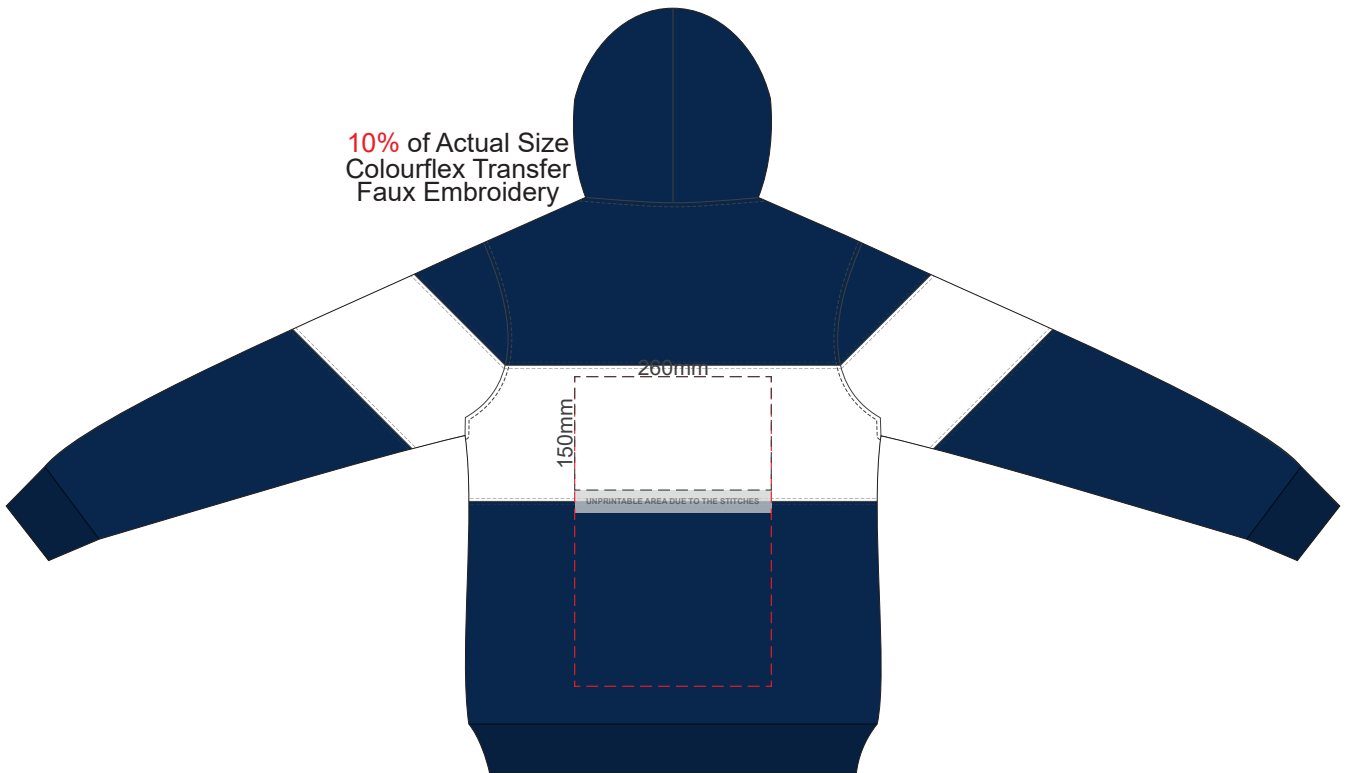

BACK EXTRA SMALL

Branding area can be moved anywhere within the red line.

10% of Actual Size
Colourflex Transfer
Faux Embroidery

FRONT SMALL

10% of Actual Size
Colourflex Transfer
Faux Embroidery

BACK SMALL

Branding area can be moved anywhere within the red line.

10% of Actual Size
Colourflex Transfer
Faux Embroidery

FRONT MEDIUM

10% of Actual Size
Colourflex Transfer
Faux Embroidery

BACK MEDIUM

Branding area can be moved anywhere within the red line.

10% of Actual Size
Colourflex Transfer
Faux Embroidery

FRONT LARGE

10% of Actual Size
Colourflex Transfer
Faux Embroidery

BACK LARGE

Branding area can be moved anywhere within the red line.

10% of Actual Size
Colourflex Transfer
Faux Embroidery

FRONT XL

10% of Actual Size
Colourflex Transfer
Faux Embroidery

BACK XL

Branding area can be moved anywhere within the red line.

10% of Actual Size
Colourflex Transfer
Faux Embroidery

FRONT 2XL

10% of Actual Size
Colourflex Transfer
Faux Embroidery