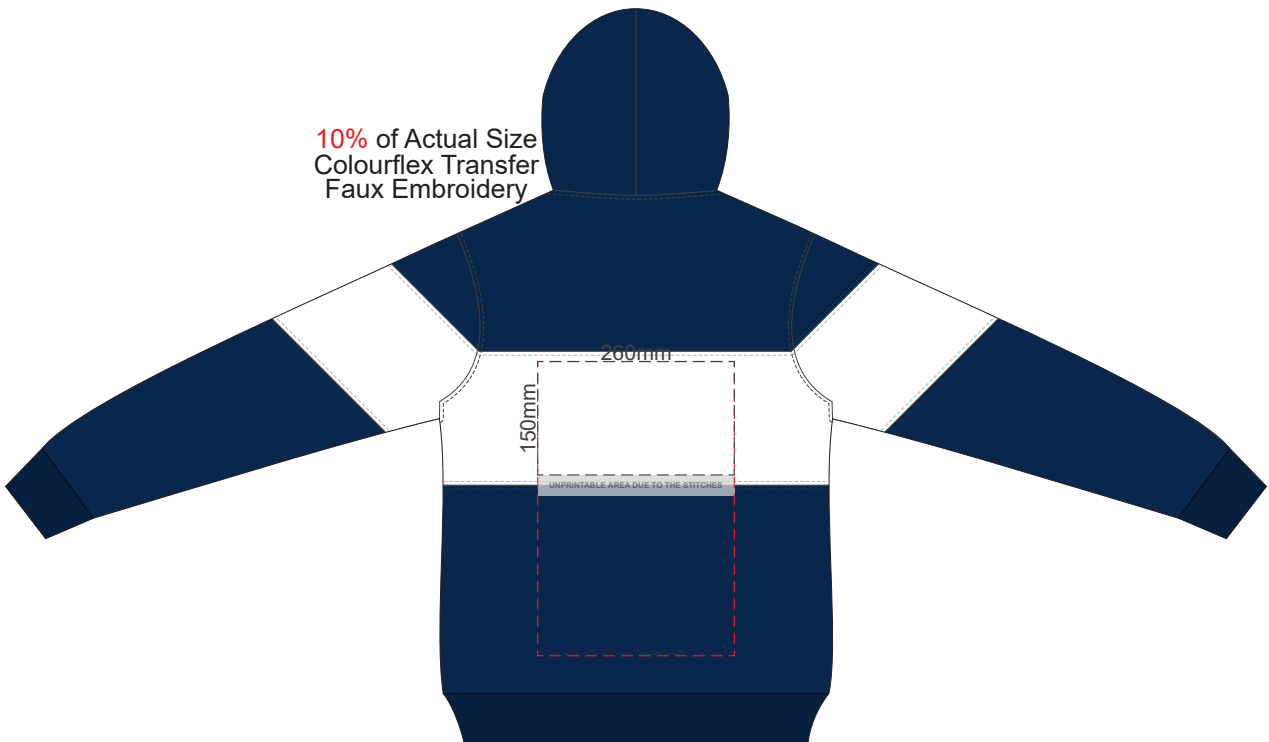

10% of Actual Size
Screen Print

FRONT 4XL

10% of Actual Size
Screen Print

BACK 4XL

10% of Actual Size
Colourflex Transfer
Faux Embroidery

FRONT EXTRA SMALL

10% of Actual Size
Colourflex Transfer
Faux Embroidery

BACK EXTRA SMALL

Branding area can be moved anywhere within the red line.

10% of Actual Size
Colourflex Transfer
Faux Embroidery

FRONT SMALL

10% of Actual Size
Colourflex Transfer
Faux Embroidery

BACK SMALL

Branding area can be moved anywhere within the red line.

10% of Actual Size
Colourflex Transfer
Faux Embroidery

FRONT MEDIUM

10% of Actual Size
Colourflex Transfer
Faux Embroidery

BACK MEDIUM

Branding area can be moved anywhere within the red line.

10% of Actual Size
Colourflex Transfer
Faux Embroidery

FRONT LARGE

10% of Actual Size
Colourflex Transfer
Faux Embroidery

BACK LARGE

Branding area can be moved anywhere within the red line.

10% of Actual Size
Colourflex Transfer
Faux Embroidery