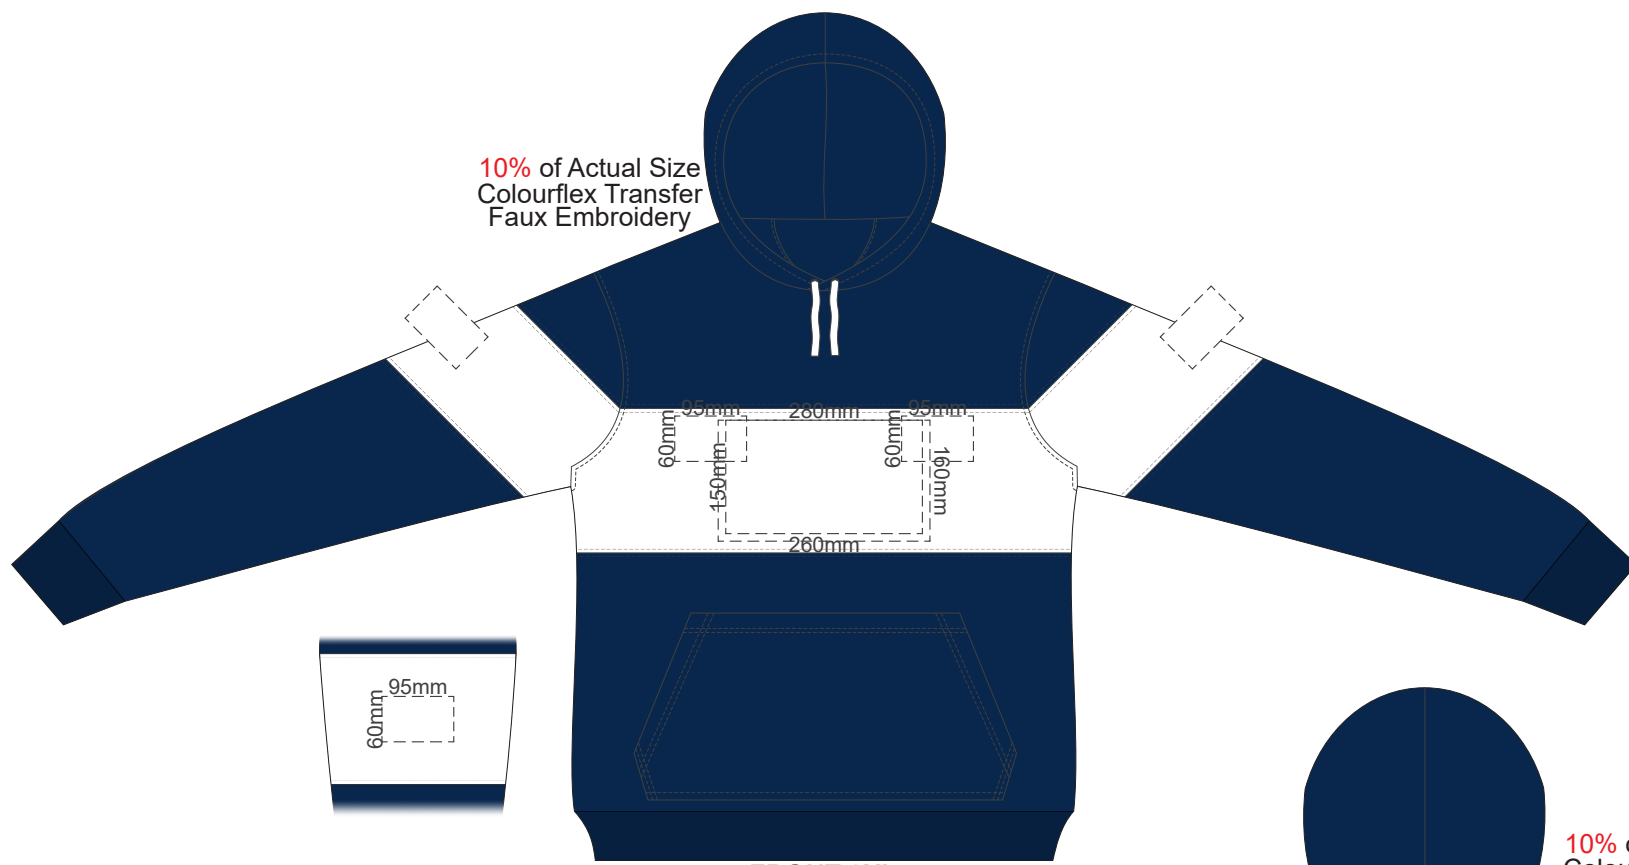

Branding area can be moved anywhere within the red line.

10% of Actual Size
Colourflex Transfer
Faux Embroidery

FRONT MEDIUM

10% of Actual Size
Colourflex Transfer
Faux Embroidery

BACK MEDIUM

Branding area can be moved anywhere within the red line.

10% of Actual Size
Colourflex Transfer
Faux Embroidery

FRONT LARGE

10% of Actual Size
Colourflex Transfer
Faux Embroidery

BACK LARGE

Branding area can be moved anywhere within the red line.

10% of Actual Size
Colourflex Transfer
Faux Embroidery

FRONT XL

10% of Actual Size
Colourflex Transfer
Faux Embroidery

BACK XL

Branding area can be moved anywhere within the red line.

10% of Actual Size
Colourflex Transfer
Faux Embroidery

FRONT 2XL

10% of Actual Size
Colourflex Transfer
Faux Embroidery

BACK 2XL

Branding area can be moved anywhere within the red line.

10% of Actual Size
Colourflex Transfer
Faux Embroidery

FRONT 3XL

10% of Actual Size
Colourflex Transfer
Faux Embroidery

BACK 3XL

Branding area can be moved anywhere within the red line.