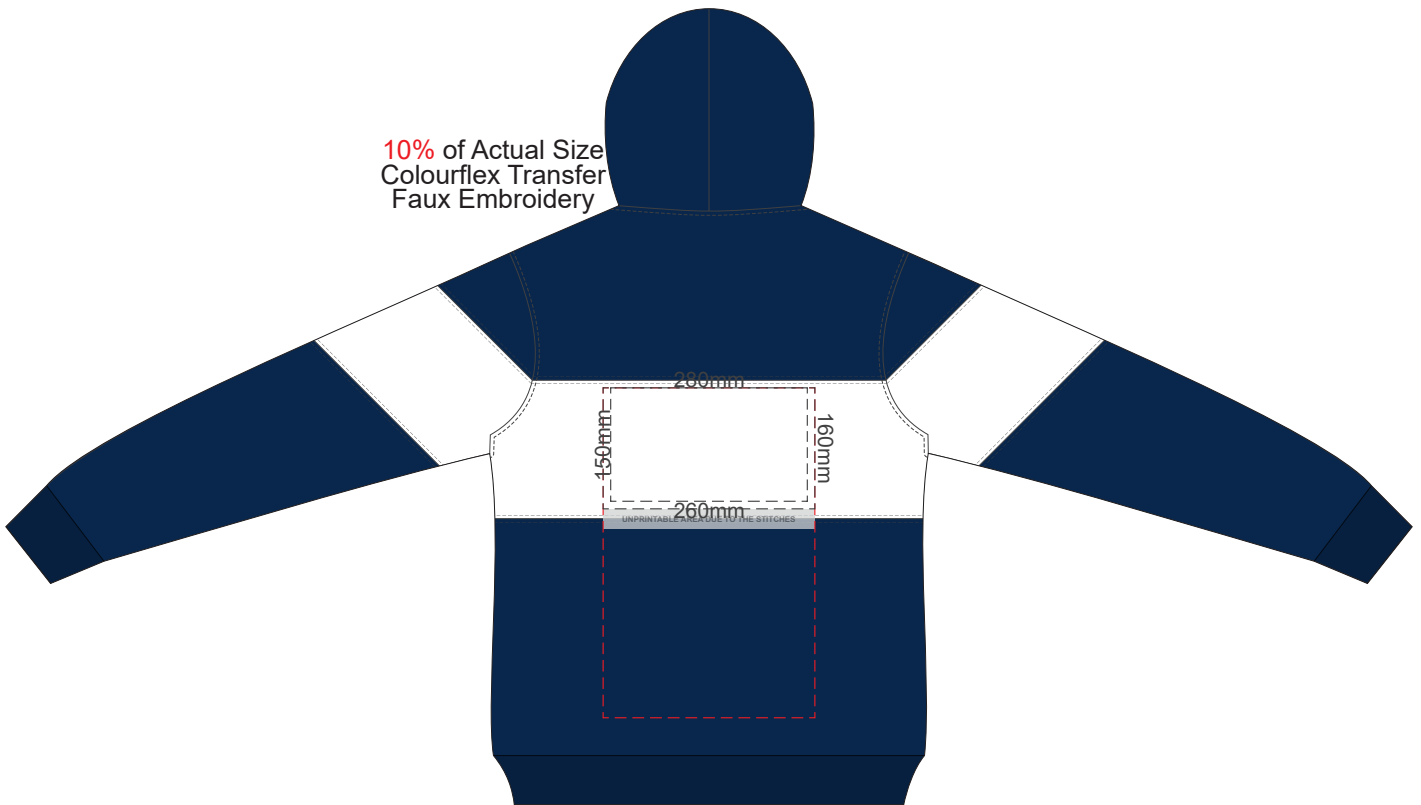

BACK EXTRA SMALL

Branding area can be moved anywhere within the red line.

10% of Actual Size
Colourflex Transfer
Faux Embroidery

FRONT SMALL

10% of Actual Size
Colourflex Transfer
Faux Embroidery

BACK SMALL

Branding area can be moved anywhere within the red line.

10% of Actual Size
Colourflex Transfer
Faux Embroidery

FRONT MEDIUM

10% of Actual Size
Colourflex Transfer
Faux Embroidery

BACK MEDIUM

Branding area can be moved anywhere within the red line.

10% of Actual Size
Colourflex Transfer
Faux Embroidery

FRONT LARGE

10% of Actual Size
Colourflex Transfer
Faux Embroidery

BACK LARGE

Branding area can be moved anywhere within the red line.

10% of Actual Size
Colourflex Transfer
Faux Embroidery

FRONT XL

10% of Actual Size
Colourflex Transfer
Faux Embroidery

BACK XL

Branding area can be moved anywhere within the red line.

10% of Actual Size
Colourflex Transfer
Faux Embroidery

FRONT 2XL

10% of Actual Size
Colourflex Transfer
Faux Embroidery