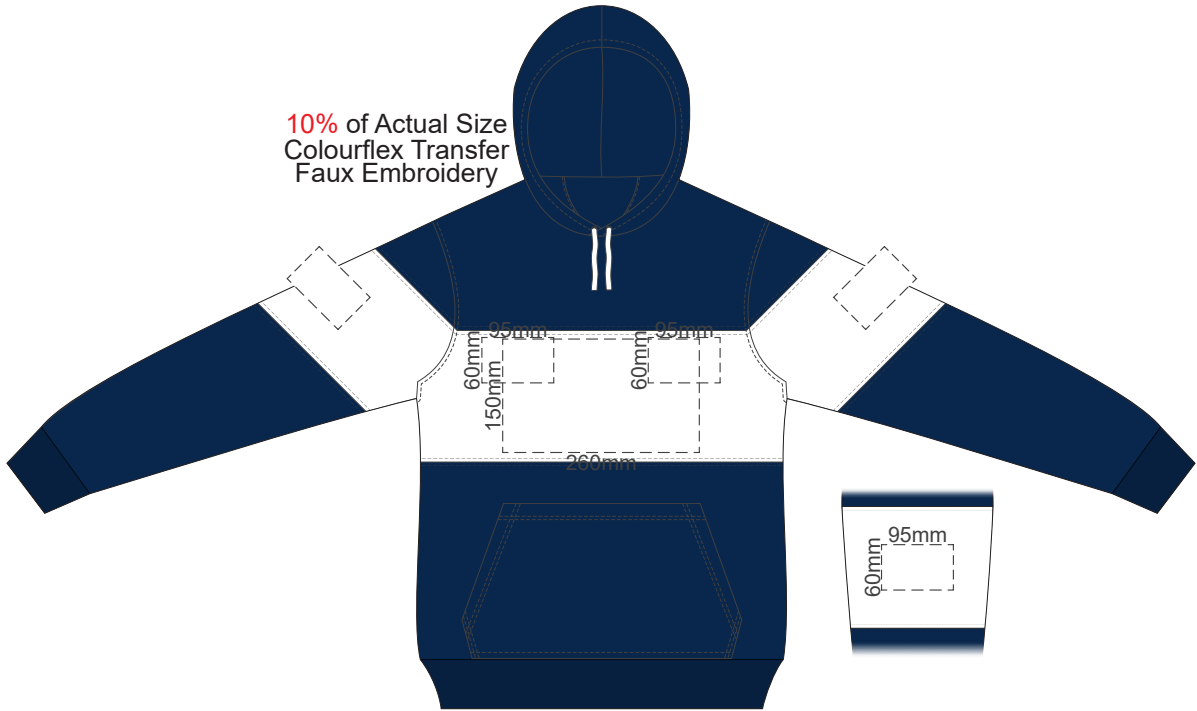

10% of Actual Size
Screen Print

FRONT 4XL

10% of Actual Size
Screen Print

BACK 4XL

10% of Actual Size
Colourflex Transfer
Faux Embroidery

FRONT EXTRA SMALL

10% of Actual Size
Colourflex Transfer
Faux Embroidery

BACK EXTRA SMALL

Branding area can be moved anywhere within the red line.

10% of Actual Size
Colourflex Transfer
Faux Embroidery

FRONT SMALL

10% of Actual Size
Colourflex Transfer
Faux Embroidery

BACK SMALL

Branding area can be moved anywhere within the red line.

10% of Actual Size
Colourflex Transfer
Faux Embroidery

FRONT MEDIUM

10% of Actual Size
Colourflex Transfer
Faux Embroidery

BACK MEDIUM

Branding area can be moved anywhere within the red line.