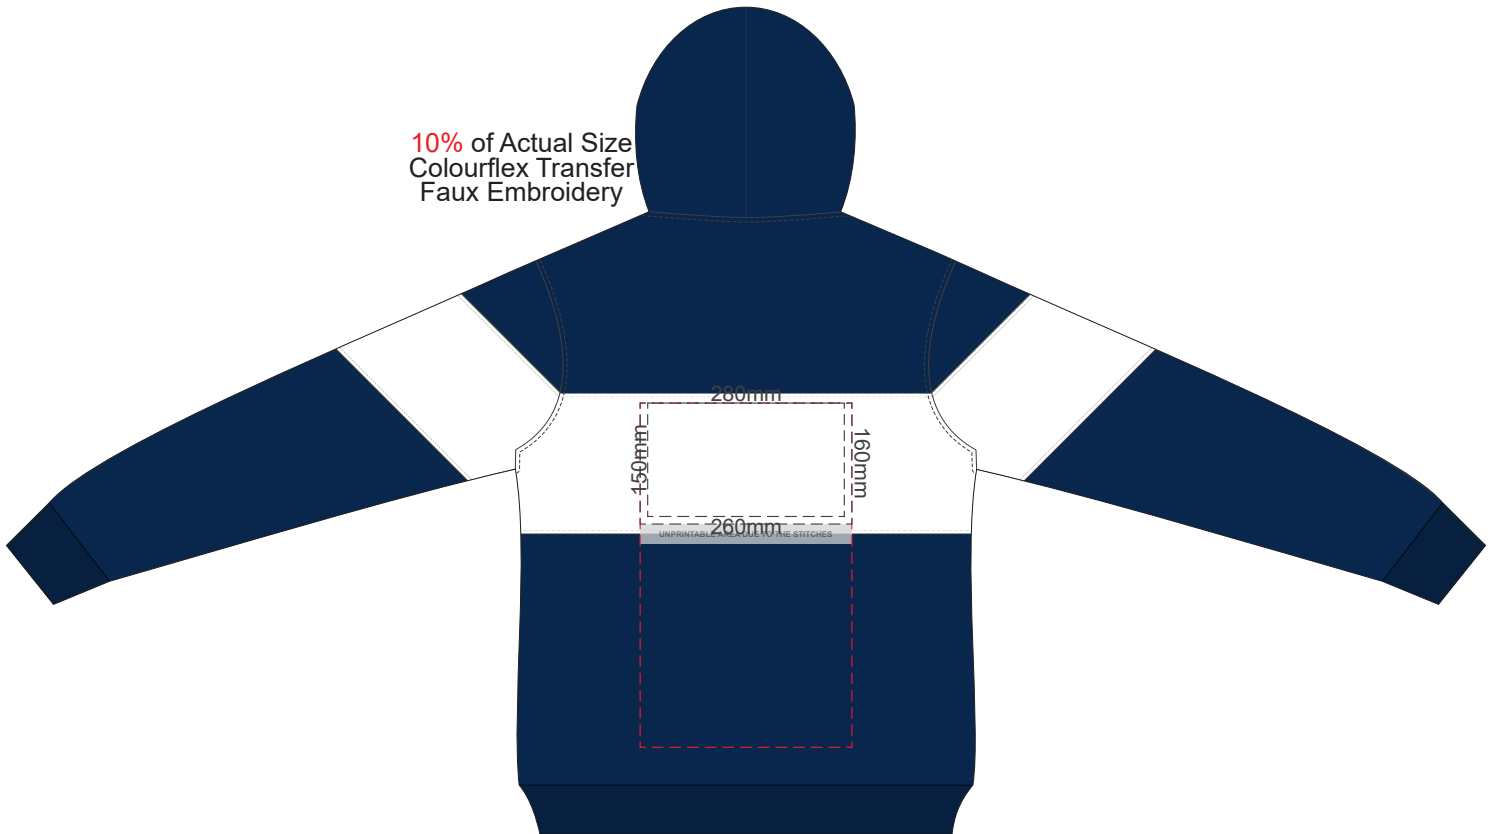

Branding area can be moved anywhere within the red line.

10% of Actual Size
Colourflex Transfer
Faux Embroidery

FRONT MEDIUM

10% of Actual Size
Colourflex Transfer
Faux Embroidery

BACK MEDIUM

Branding area can be moved anywhere within the red line.

10% of Actual Size
Colourflex Transfer
Faux Embroidery

FRONT LARGE

10% of Actual Size
Colourflex Transfer
Faux Embroidery

BACK LARGE

Branding area can be moved anywhere within the red line.

10% of Actual Size
Colourflex Transfer
Faux Embroidery

FRONT XL

10% of Actual Size
Colourflex Transfer
Faux Embroidery

BACK XL

Branding area can be moved anywhere within the red line.

10% of Actual Size
Colourflex Transfer
Faux Embroidery

FRONT 2XL

10% of Actual Size
Colourflex Transfer
Faux Embroidery

BACK 2XL

Branding area can be moved anywhere within the red line.

10% of Actual Size
Colourflex Transfer
Faux Embroidery

FRONT 3XL

10% of Actual Size
Colourflex Transfer
Faux Embroidery

BACK 3XL

Branding area can be moved anywhere within the red line.