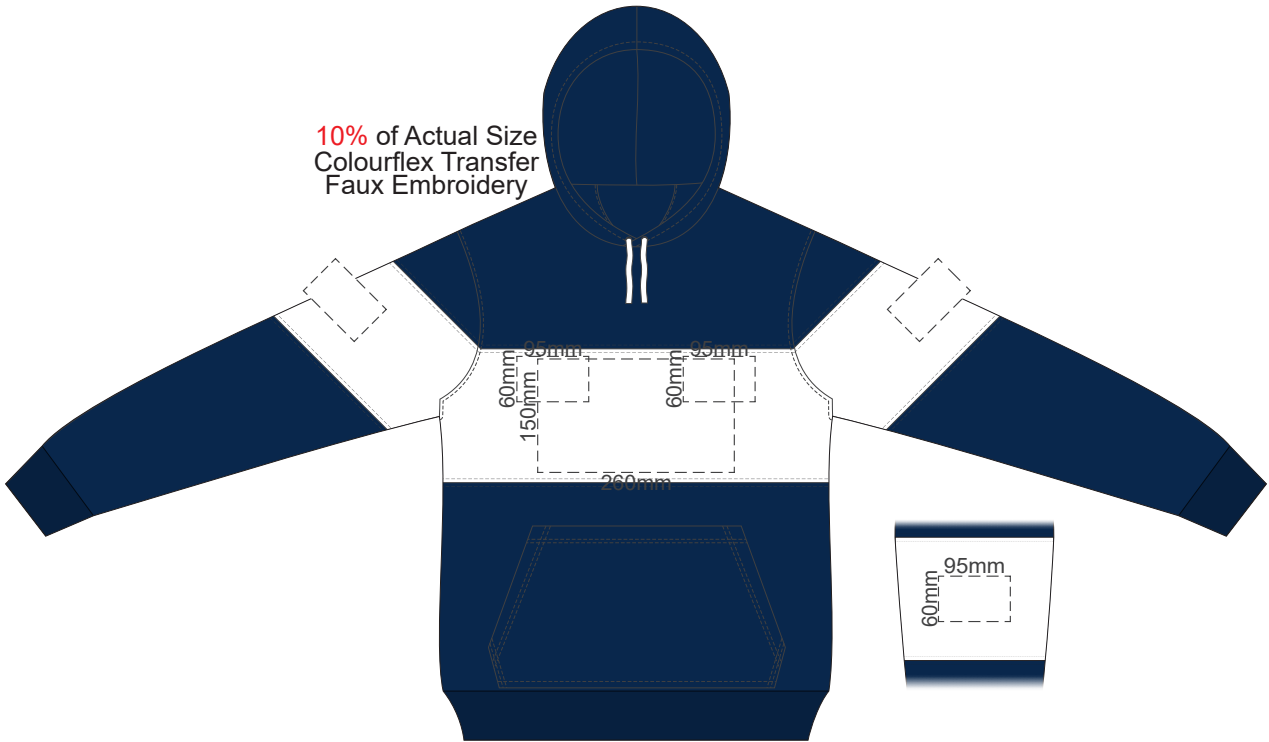

10% of Actual Size
Screen Print

FRONT 4XL

10% of Actual Size
Screen Print

BACK 4XL

10% of Actual Size
Colourflex Transfer
Faux Embroidery

FRONT EXTRA SMALL

10% of Actual Size
Colourflex Transfer
Faux Embroidery

BACK EXTRA SMALL

Branding area can be moved anywhere within the red line.

10% of Actual Size
Colourflex Transfer
Faux Embroidery

FRONT SMALL

10% of Actual Size
Colourflex Transfer
Faux Embroidery

BACK SMALL

Branding area can be moved anywhere within the red line.

10% of Actual Size
Colourflex Transfer
Faux Embroidery

FRONT MEDIUM

10% of Actual Size
Colourflex Transfer
Faux Embroidery

BACK MEDIUM

Branding area can be moved anywhere within the red line.