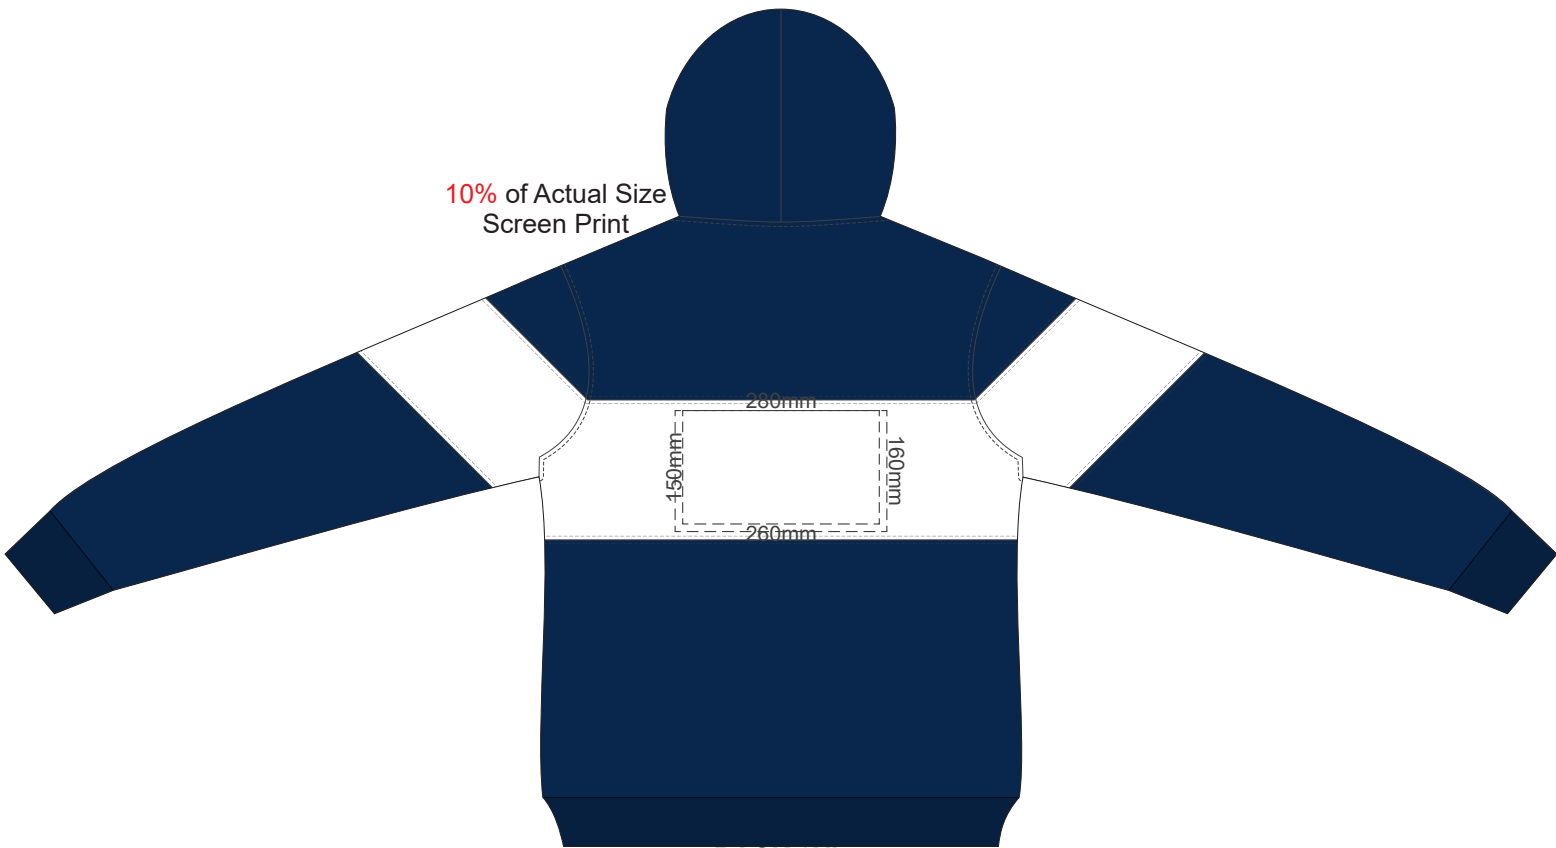

10% of Actual Size
Screen Print

FRONT LARGE

10% of Actual Size
Screen Print

BACK LARGE

10% of Actual Size
Screen Print

FRONT XL

10% of Actual Size
Screen Print

BACK XL

10% of Actual Size
Screen Print

FRONT 2XL

10% of Actual Size
Screen Print

BACK 2XL

10% of Actual Size
Screen Print

FRONT 3XL

10% of Actual Size
Screen Print

BACK 3XL

BACK EXTRA SMALL

Branding area can be moved anywhere within the red line.

10% of Actual Size
Colourflex Transfer
Faux Embroidery

FRONT SMALL

10% of Actual Size
Colourflex Transfer
Faux Embroidery

BACK SMALL

Branding area can be moved anywhere within the red line.

10% of Actual Size
Colourflex Transfer
Faux Embroidery

FRONT MEDIUM

10% of Actual Size
Colourflex Transfer
Faux Embroidery

BACK MEDIUM

Branding area can be moved anywhere within the red line.