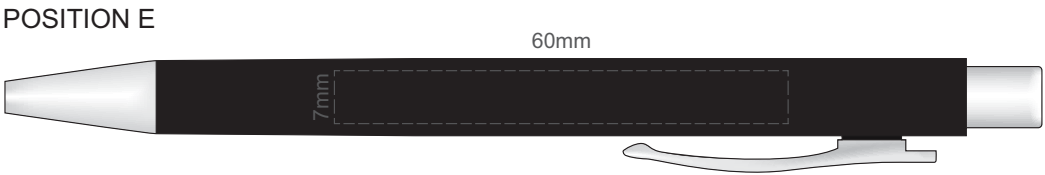

100% of Actual Size
Screen Print

100% of Actual Size
Pad Print

100% of Actual Size
Pad Print (one side only)

100% of Actual Size
Digital Packaging Print
(one side only)

Digital Print is only available for natural option
Artwork will be printed directly onto the product via CMYK printing (no white),
colours will not be vibrant due to white ink not being available for this process.