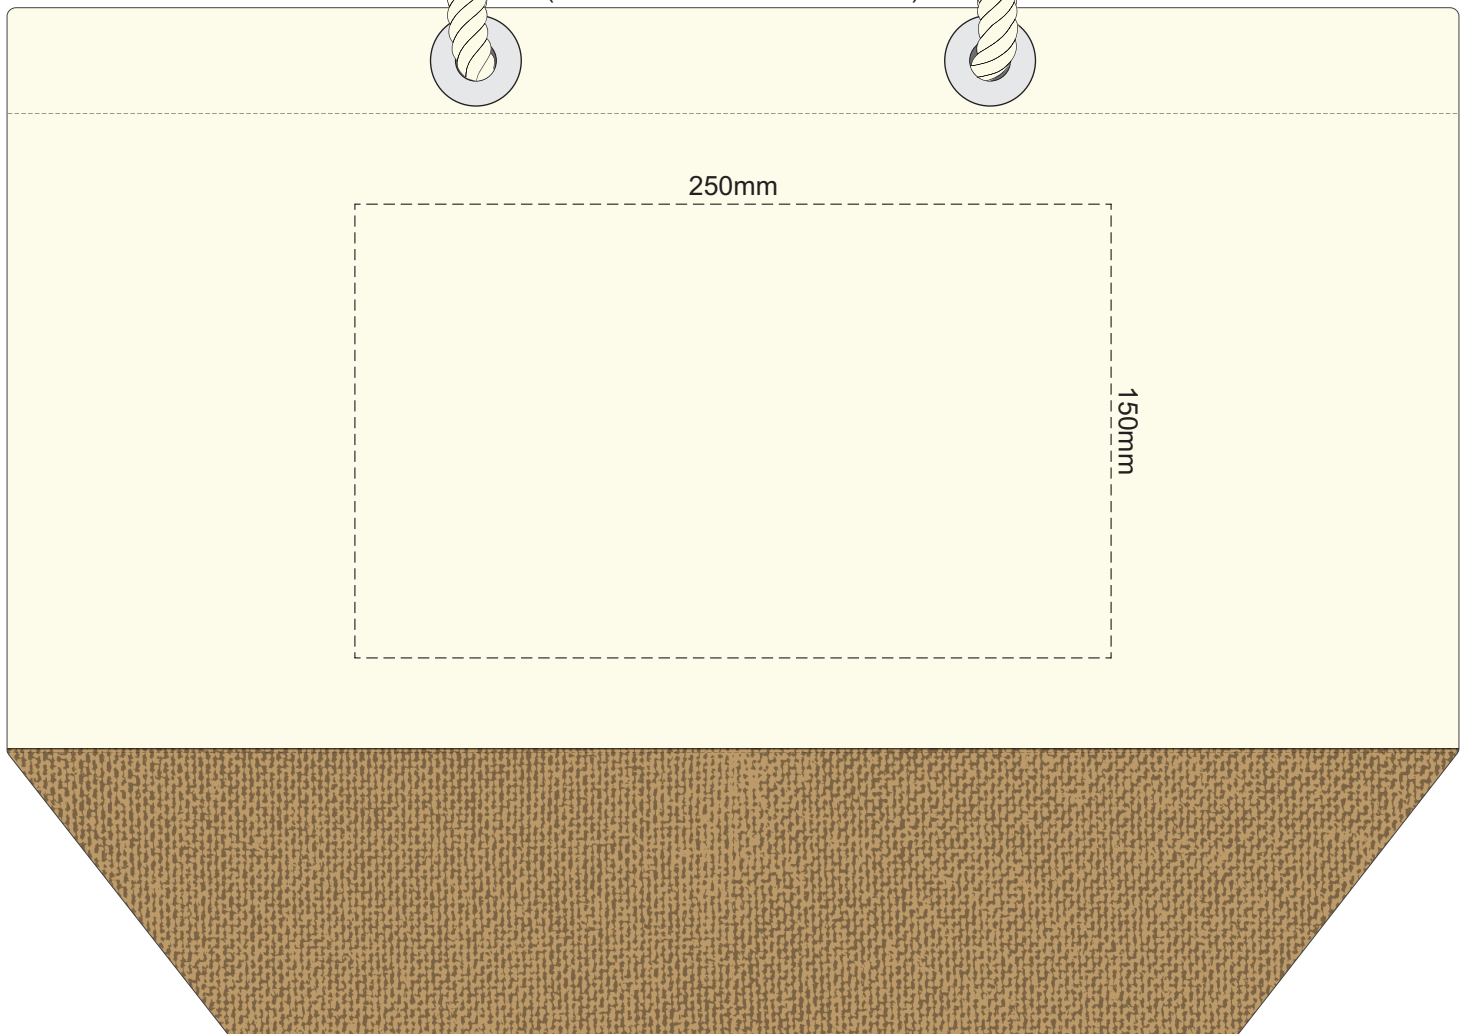

40% of Actual Size
Colourflex Transfer
Faux Embroidery
(Front and Back Print Available)

250mm

150mm

40% of Actual Size
Embroidery
(Front and Back Print Available)

130mm

80mm