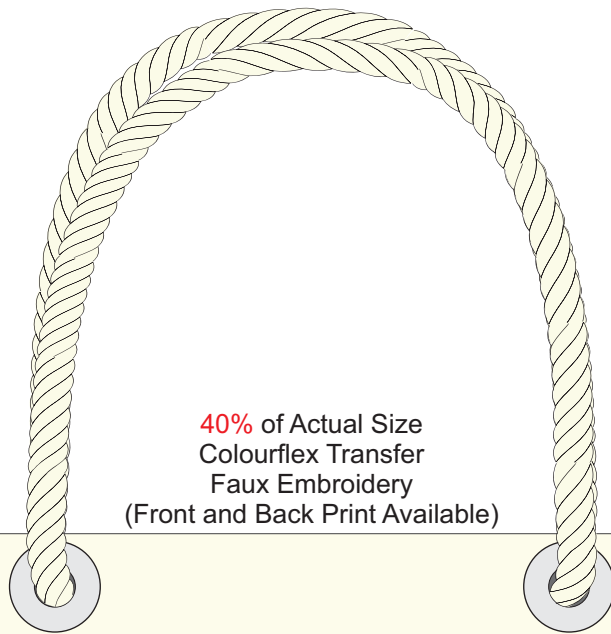

40% of Actual Size
Colourflex Transfer
Faux Embroidery
(Front and Back Print Available)

250mm

150mm

40% of Actual Size
Embroidery
(Front and Back Print Available)

130mm

80mm