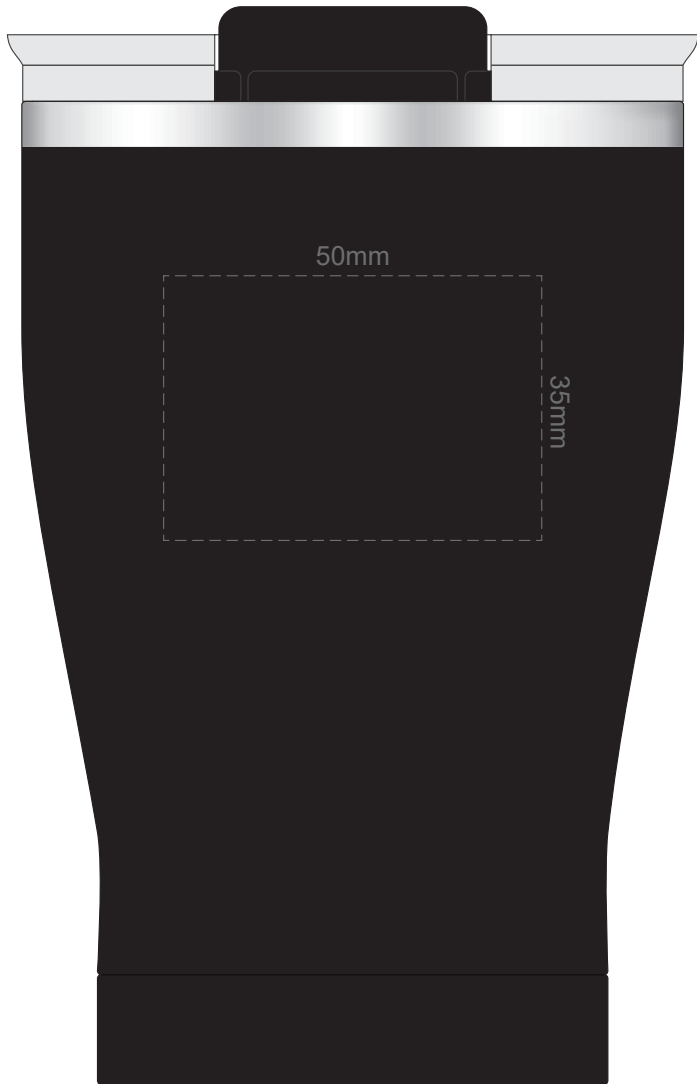

100% of Actual Size
Pad Print

SIDE 1

SIDE 2

100% of Actual Size
Laser Engraving

SIDE 1

SIDE 2

 Shiny Stainless Steel Finish