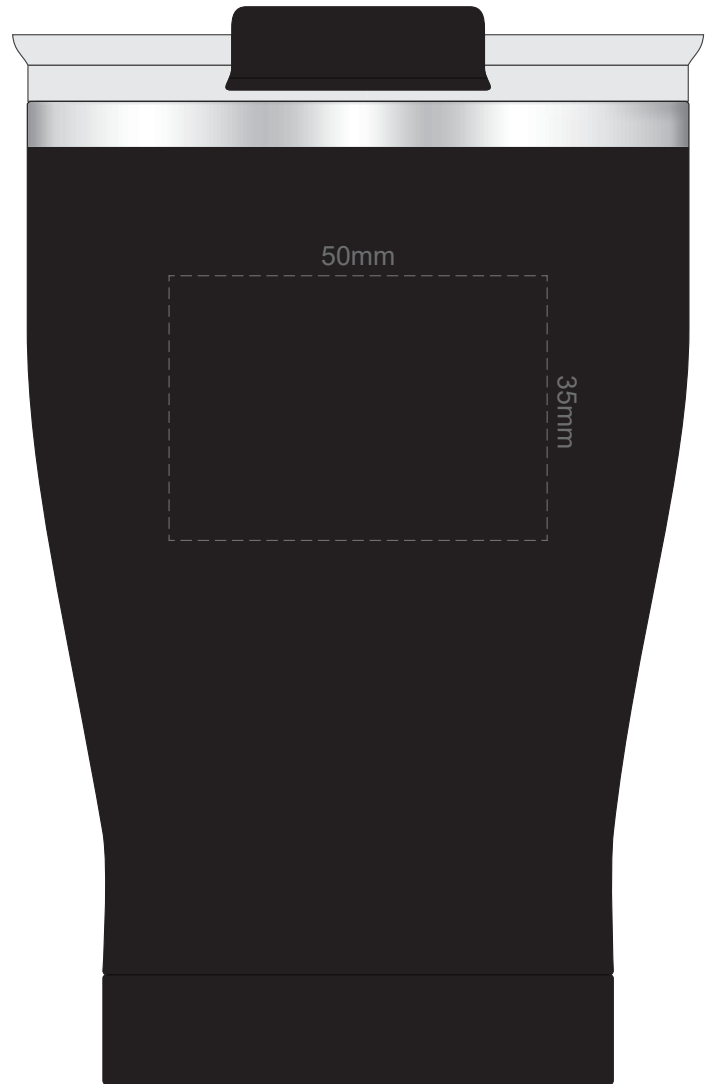

100% of Actual Size
Pad Print

SIDE 1

SIDE 2

100% of Actual Size
Laser Engraving

SIDE 1

SIDE 2

 Shiny Stainless Steel Finish