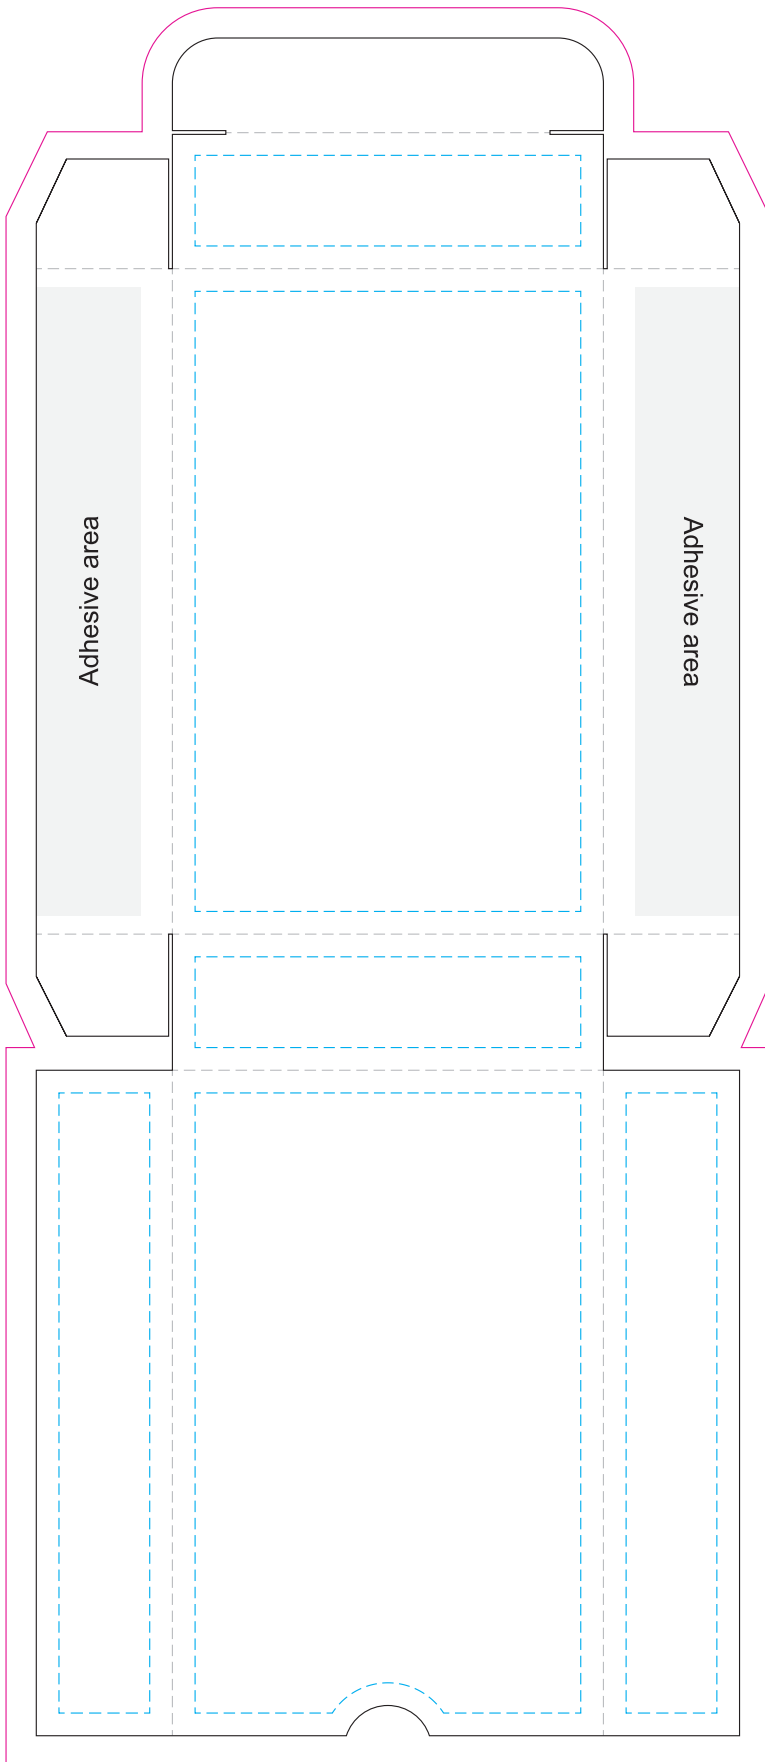

100% of Actual Size
Direct Digital

CARD CASE

Blue Line = The SIGNIFICANT PRINT AREA
(Keep all critical images & text within this box)
Black Line = Maximum print area
Pink Line = Bleed off to here
Grey Line = Fold lines

100% of Actual Size
Direct Digital

57mm

87mm

CARD BACKS

Blue Line = The SIGNIFICANT PRINT AREA
(Keep all critical images & text within this box)
Black Line = Maximum print area
Pink Line = Bleed off to here