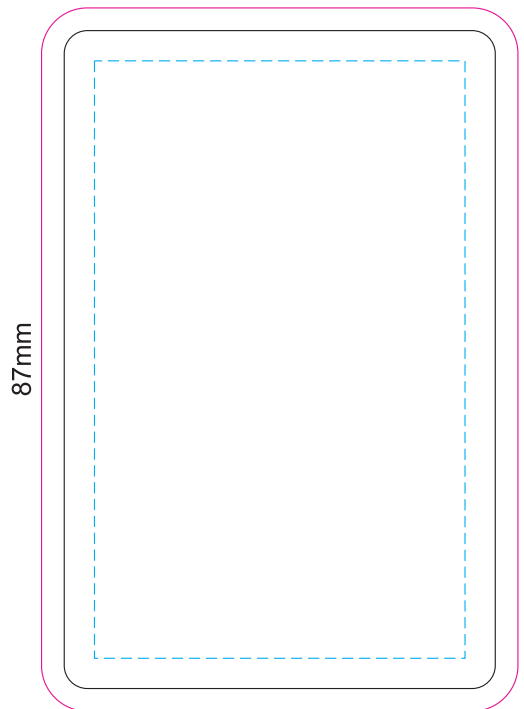

100% of Actual Size
Direct Digital

CARD CASE

Blue Line = The SIGNIFICANT PRINT AREA
(Keep all critical images & text within this box)
Black Line = Maximum print area
Pink Line = Bleed off to here
Grey Line = Fold lines

100% of Actual Size
Direct Digital

57mm

87mm

CARD BACKS

Blue Line = The SIGNIFICANT PRINT AREA
(Keep all critical images & text within this box)
Black Line = Maximum print area
Pink Line = Bleed off to here