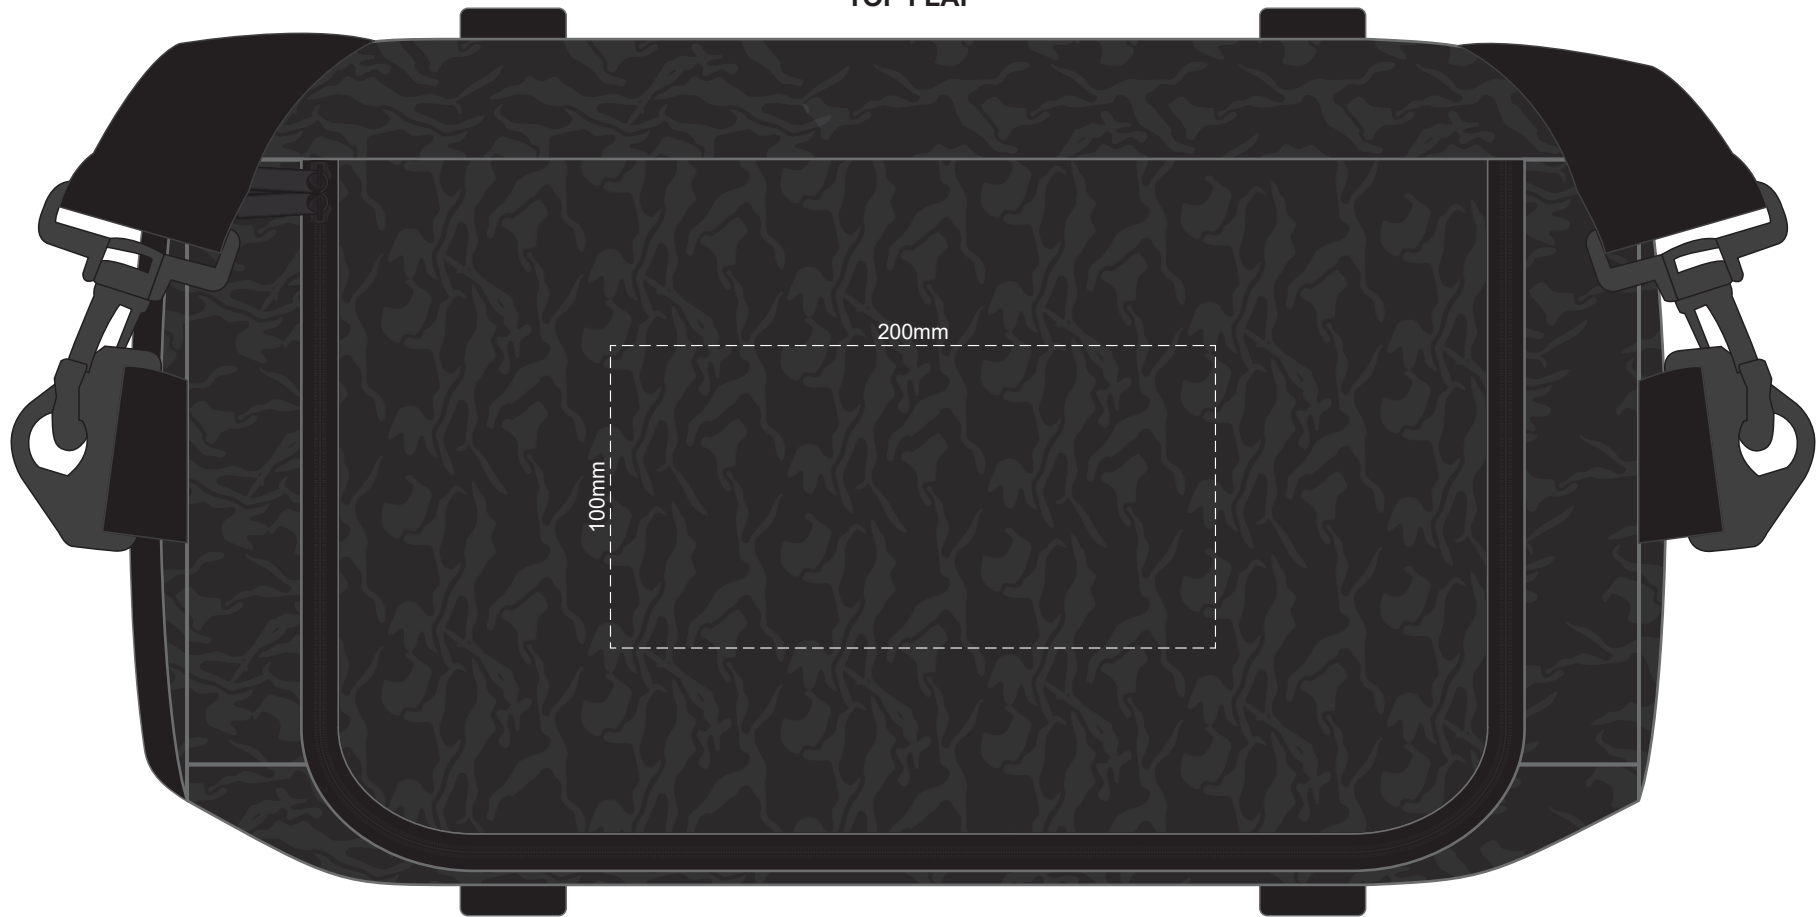

40% of Actual Size
Screen Print
POCKET

170mm

100mm

40% of Actual Size
Colourflex Transfer
POCKET

40% of Actual Size
Colourflex Transfer
TOP FLAP

40% of Actual Size
Embroidery
POCKET