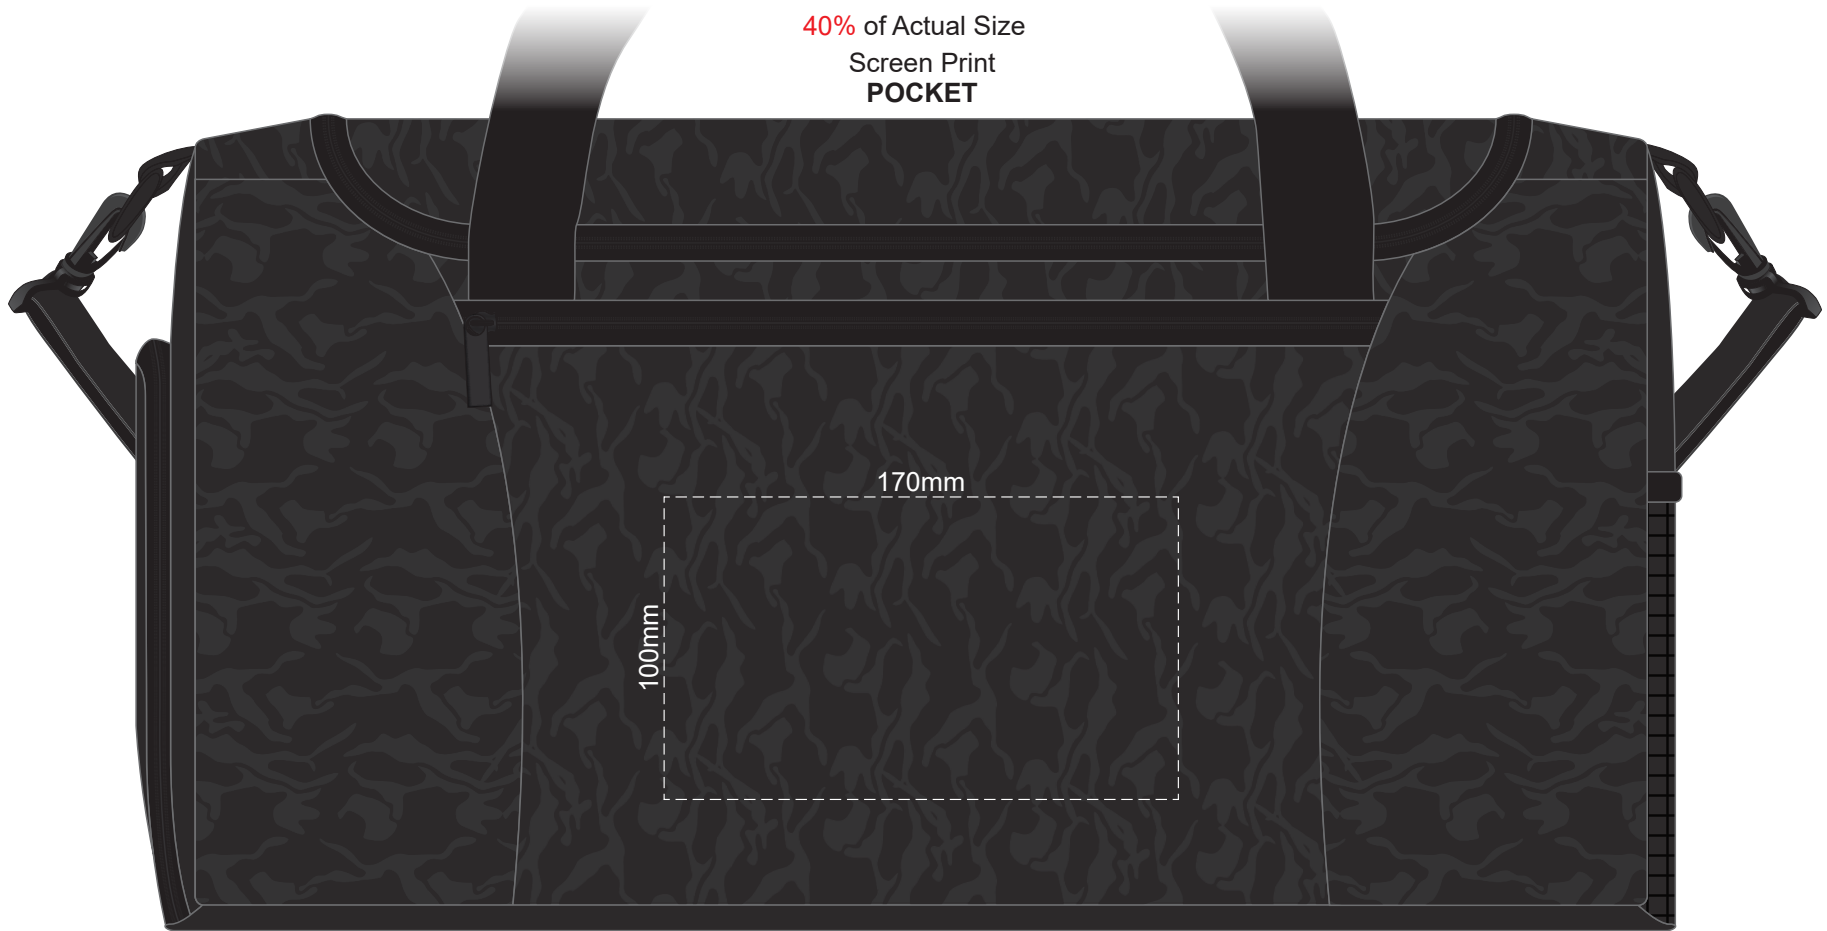

40% of Actual Size
Screen Print
POCKET

170mm

100mm

40% of Actual Size
Colourflex Transfer
POCKET

40% of Actual Size
Colourflex Transfer
TOP FLAP

40% of Actual Size
Embroidery
POCKET