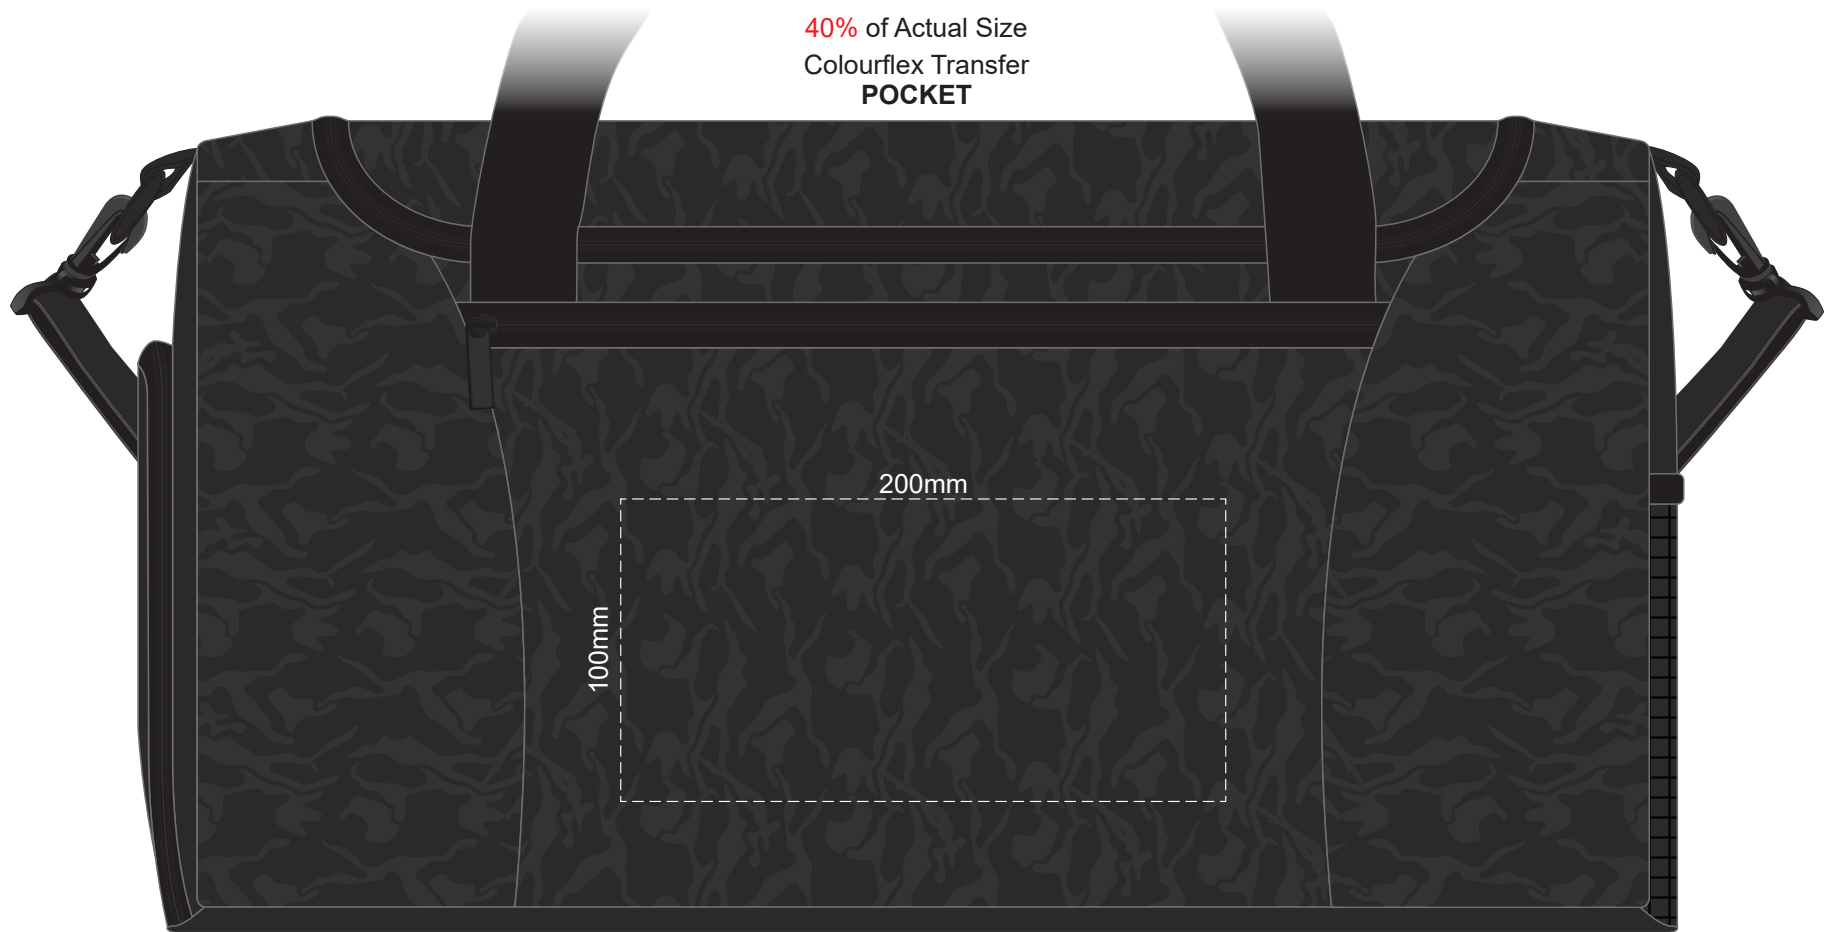

40% of Actual Size
Screen Print
POCKET

170mm

100mm

40% of Actual Size
Colourflex Transfer
POCKET

40% of Actual Size
Colourflex Transfer
TOP FLAP

40% of Actual Size
Embroidery
POCKET