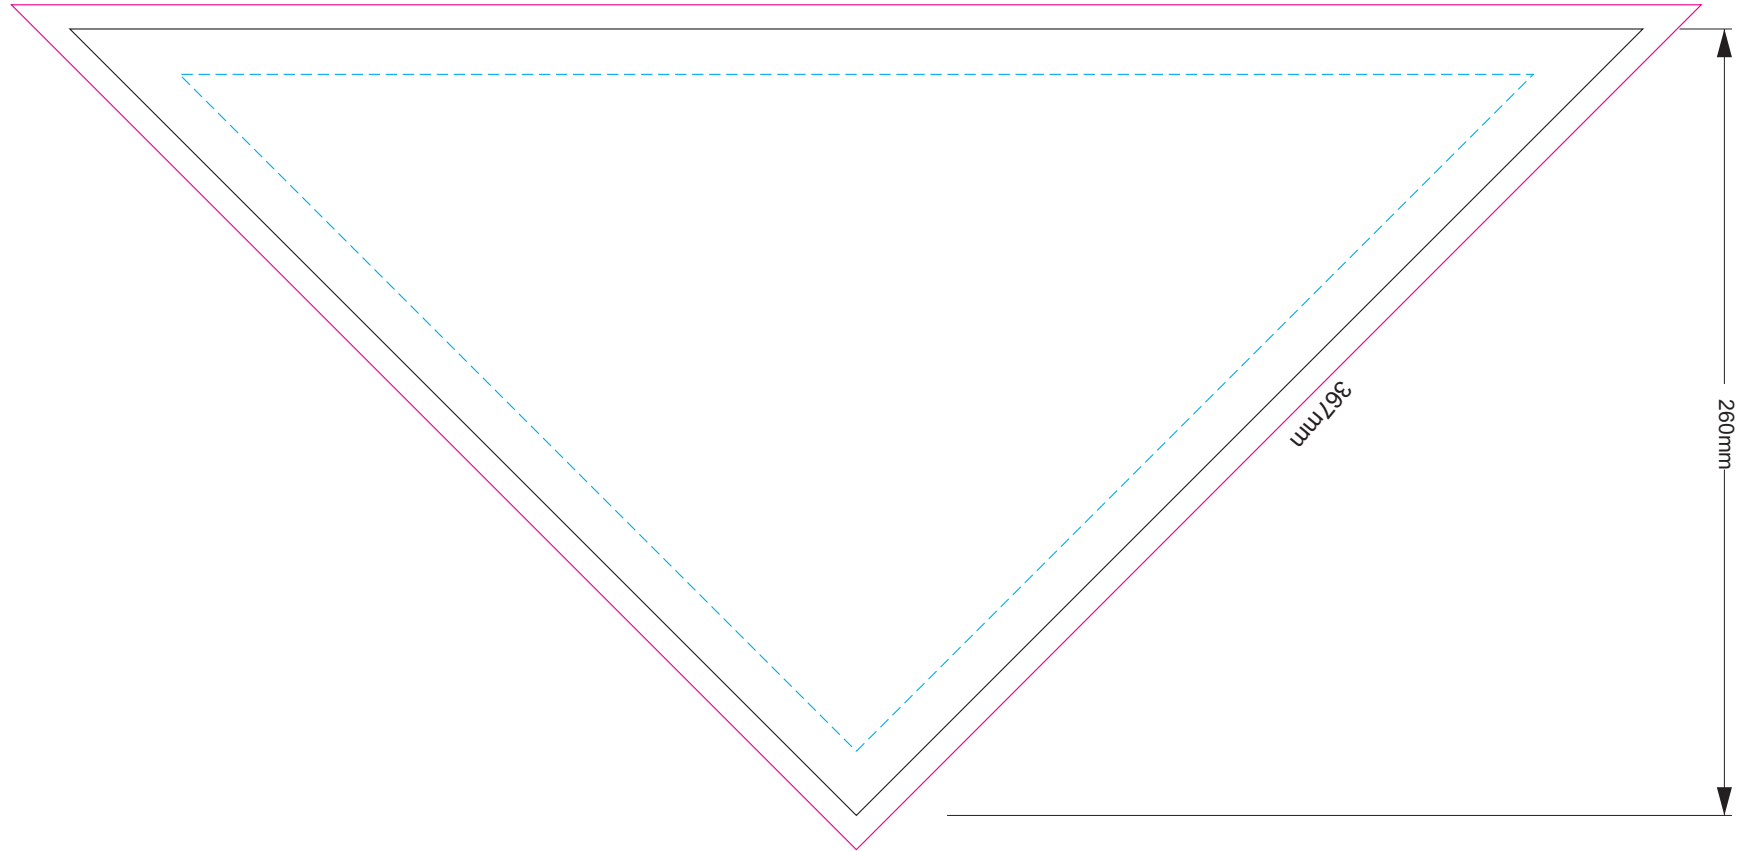

40% of Actual Size  
Sublimation

520mm

Blue Line = The SIGNIFICANT PRINT AREA

(Keep all critical images & text within this box)

Black Line = Maximum print area

Pink Line = Bleed off to here

NO BORDERS