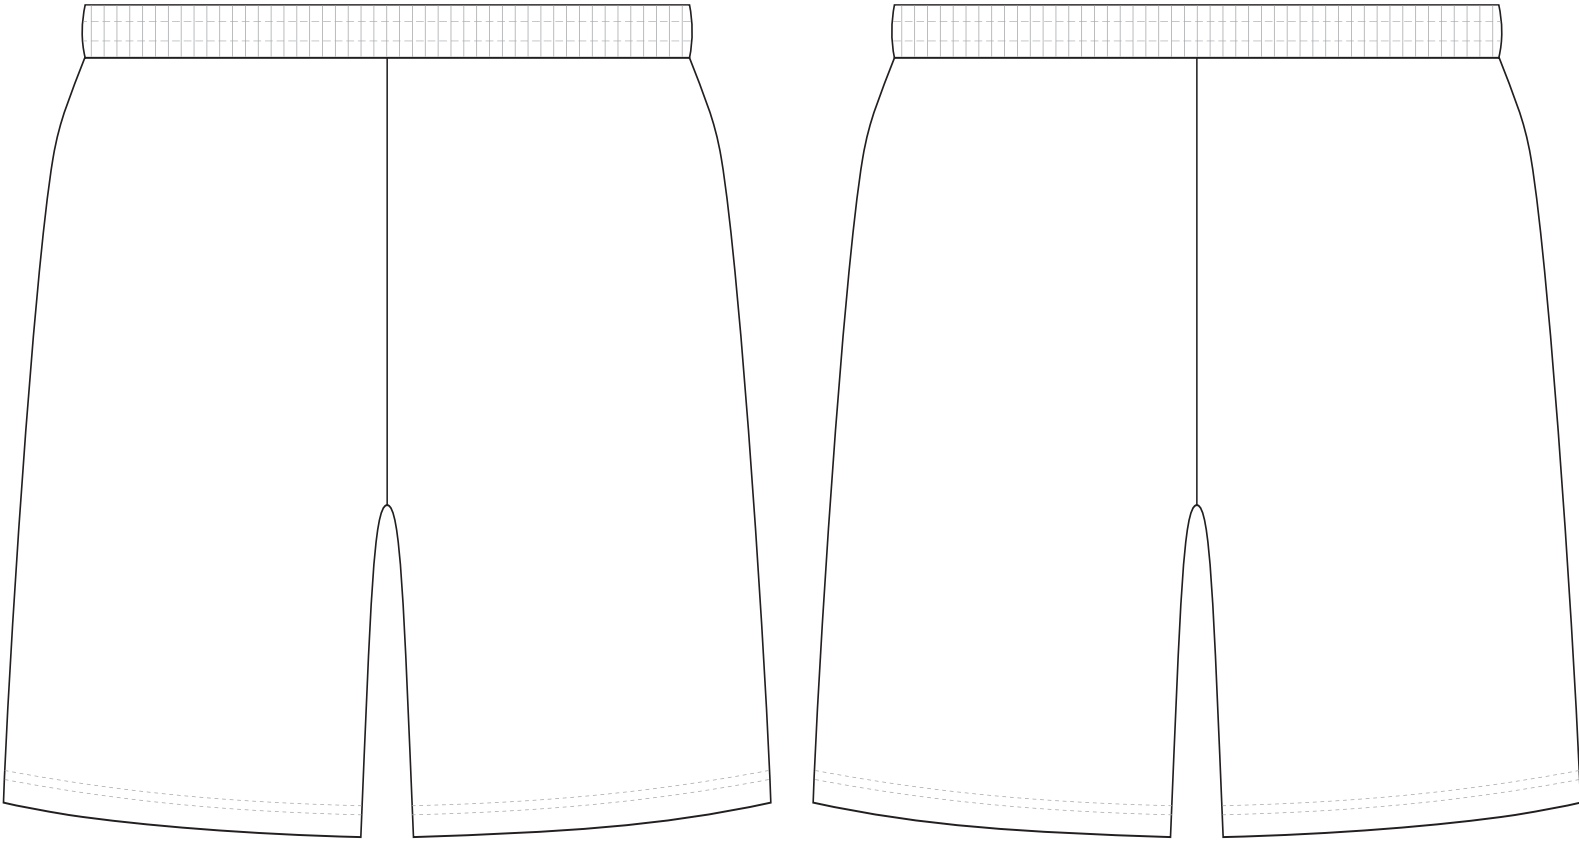

**Drawstring
Colours**

BRANDING SPECIFICATIONS - Custom Mens Basketball Shorts - 123545

The garments comes with a mandatory size label and care label.
Drawstring is available in black or white.
Close match pantone colours. Metallic, neon or pastel colours are not available.

100% of Actual Size
Sublimation custom tag

Dotted line = Stitch line

BRANDING SPECIFICATIONS - Custom Mens Basketball Shorts - 123545

Default is to have no tag, please confirm in your order if you require a custom tag (*free of charge*).

Material is 100% polyester satin.

Printing via sublimation, due to the nature of sublimation, artwork particularly fine detail/text may experience minor colour bleed across adjacent design elements.

Metallic, neon or pastel colours are not available.