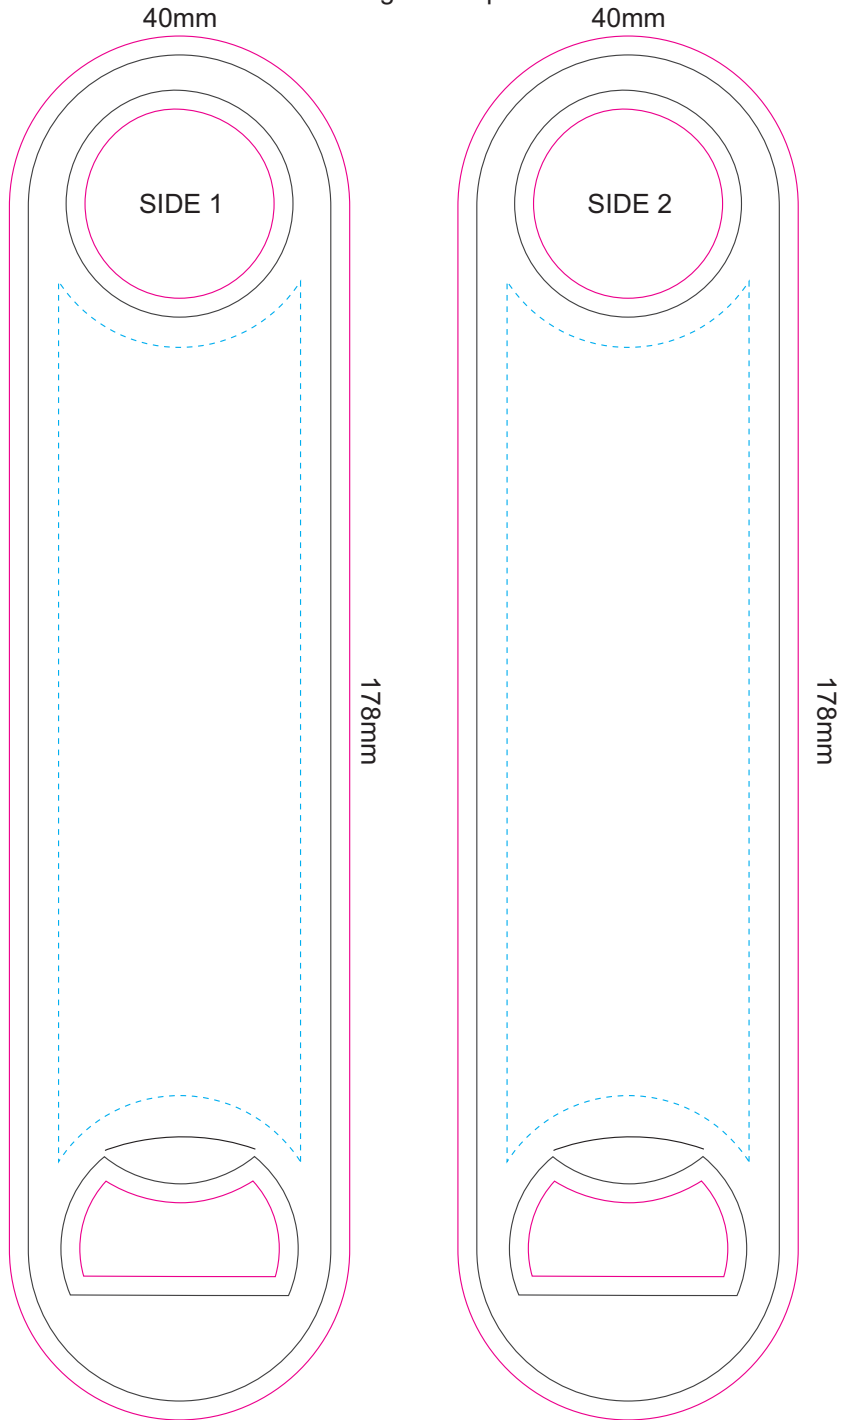

100% of Actual size
Direct Digital Template

Blue Line = The SIGNIFICANT PRINT AREA
(Keep all critical images & text within this box)
Black Line = Maximum print area
Pink Line = Bleed off to here