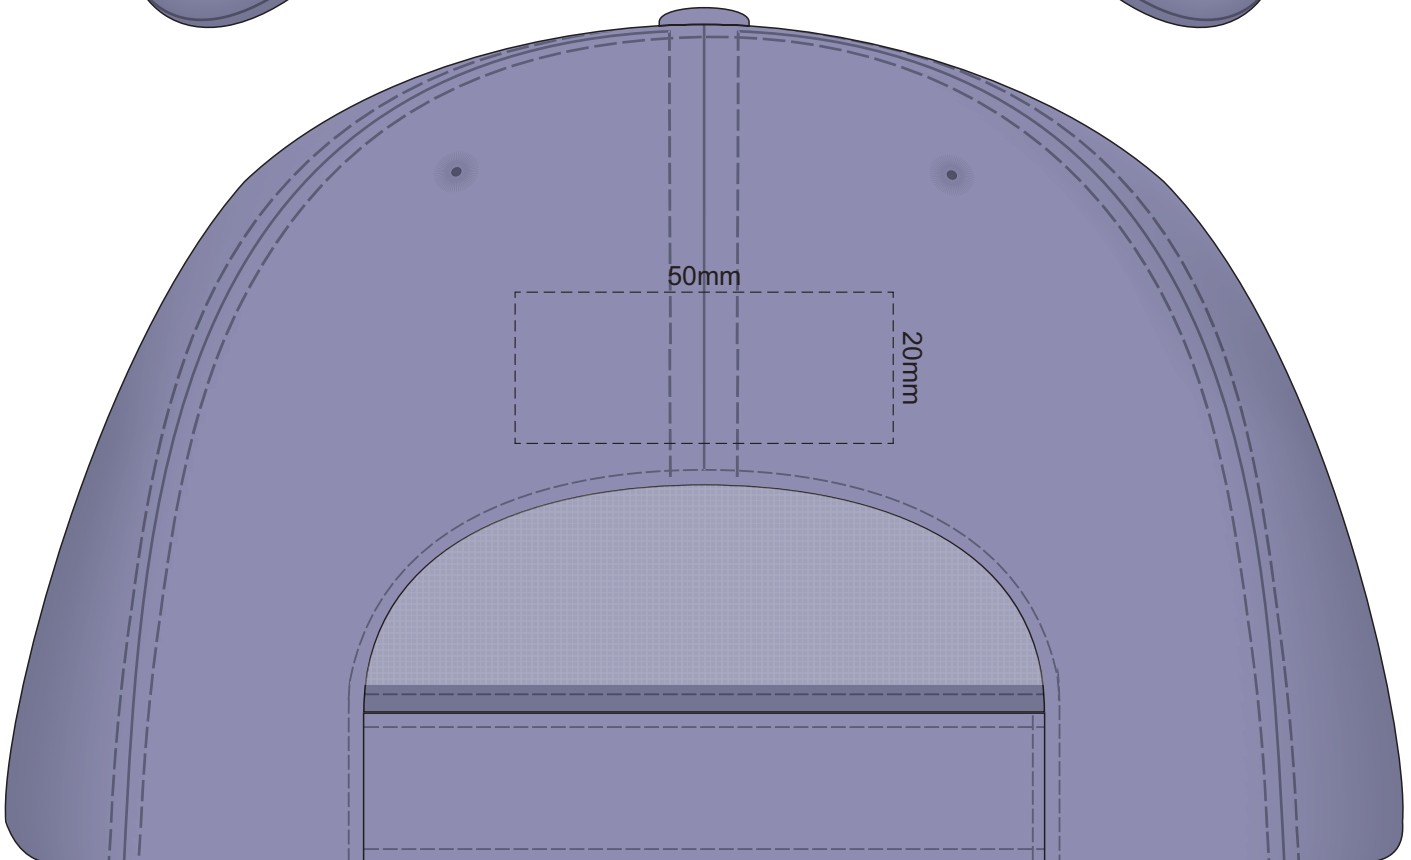

100% of Actual Size
Colourflex Transfer

- Grey
- Ecu
- White
- Yellow
- Mustard
- Orange
- Rust
- Pink
- Fuchsia
- Red
- Burgundy
- Sage
- Light Green
- Mint
- Teal
- Light Blue
- Pastel Blue
- Slate Blue
- Royal Blue
- Navy
- Mauve
- Purple
- Graphite
- Carbon

100% of Actual Size
Embroidery

100% of Actual Size
Embroidery

Grey
Ecrú
White
Yellow
Mustard
Orange
Rust
Pink
Fuchsia
Red
Burgundy
Sage
Light Green
Mint
Teal
Light Blue
Pastel Blue
Slate Blue
Royal Blue
Navy
Mauve
Purple
Graphite
Carbon