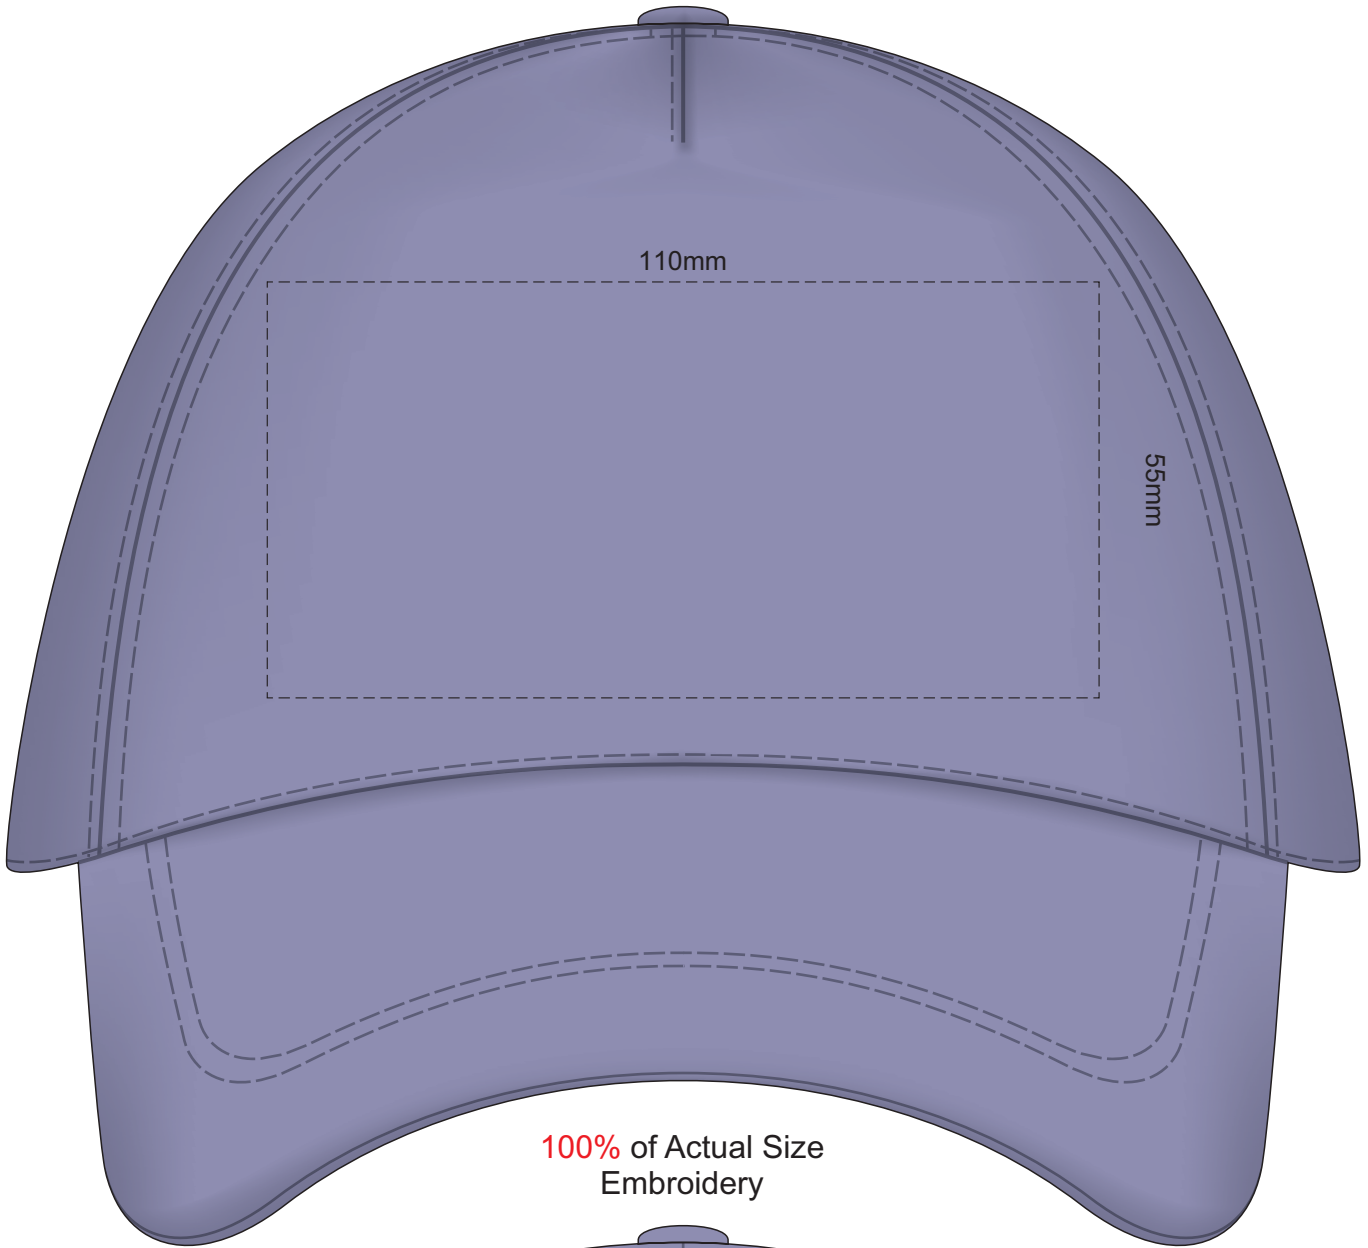

100% of Actual Size
Colourflex Transfer

- Grey
- Ecu
- White
- Yellow
- Mustard
- Orange
- Rust
- Pink
- Fuchsia
- Red
- Burgundy
- Sage
- Light Green
- Mint
- Teal
- Light Blue
- Pastel Blue
- Slate Blue
- Royal Blue
- Navy
- Mauve
- Purple
- Graphite
- Carbon

100% of Actual Size
Embroidery

100% of Actual Size
Embroidery

Grey
Ecrú
White
Yellow
Mustard
Orange
Rust
Pink
Fuchsia
Red
Burgundy
Sage
Light Green
Mint
Teal
Light Blue
Pastel Blue
Slate Blue
Royal Blue
Navy
Mauve
Purple
Graphite
Carbon